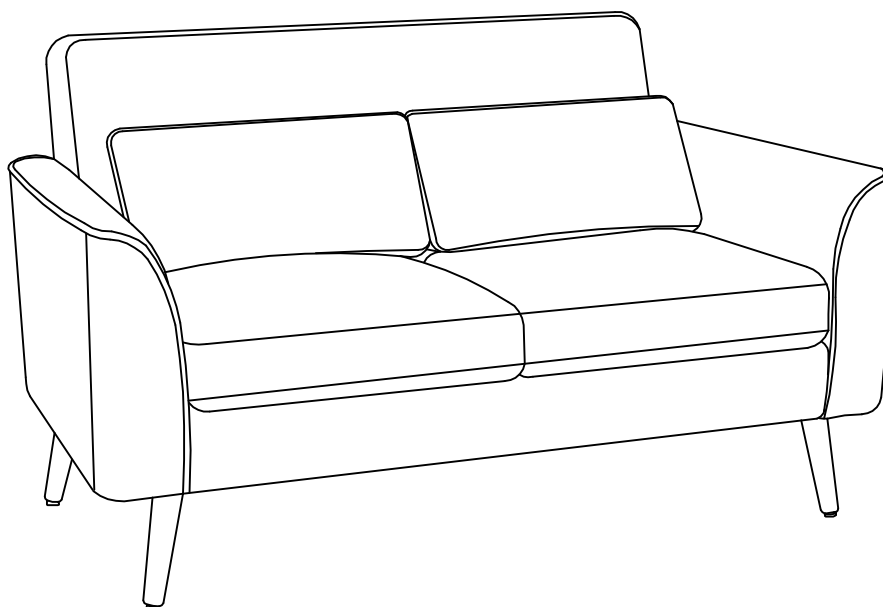

NEXT
HOME

Then just give us a call on 0333 777 8999 and we'll sort out a pick up time for you.

NEXT MILAII SOFA

Assembly instructions

Actual product size

Sofa: H81×W139×D78CM

Item number	Fabric name-Leg	Fabric composition
N00722	Chunky Chenille Dark Grey with Black legs	100% polyester
N00726	Vintaged Faux Leather Light Brown with Mid legs	100% polyester
N00728	Tailored Chenille Mid Grey with Oak effect legs	100% polyester
N00724	Soft Velvet Fuschia with Black legs	100% polyester
N00725	Soft Linen Look Sage with Oak effect legs	100% polyester
N00727	Soft Velvet Navy with Mid legs	100% polyester
N33844	Plush Chenille Oyster with Oak effect legs	100% polyester