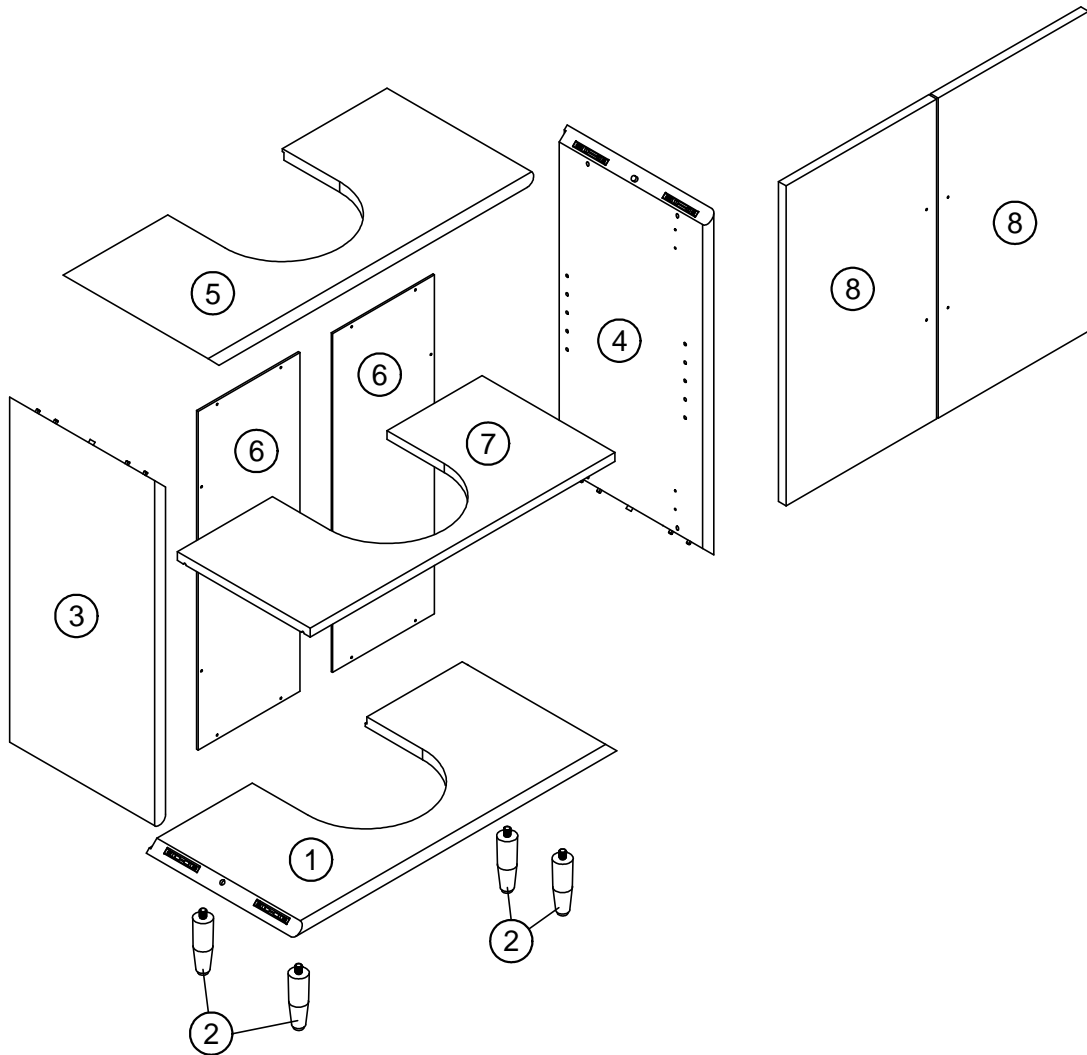

NEXT

JACKSON UNDERSINK

N00788

Assembly instructions

GETTING TO KNOW YOUR PRODUCT

Components supplied. Please use this guide if you require replacement parts.

Ref	Dimensions	Visual	Qty	Ctn
1	30x65cm		4	1
2	3x9.5cm		4	1
3	30x60cm		1	1
4	30x60cm		1	1
5	30x65cm		1	1
6	20.5x59cm		2	1
7	26.5x61cm		1	1
8	30x55.5cm		2	1