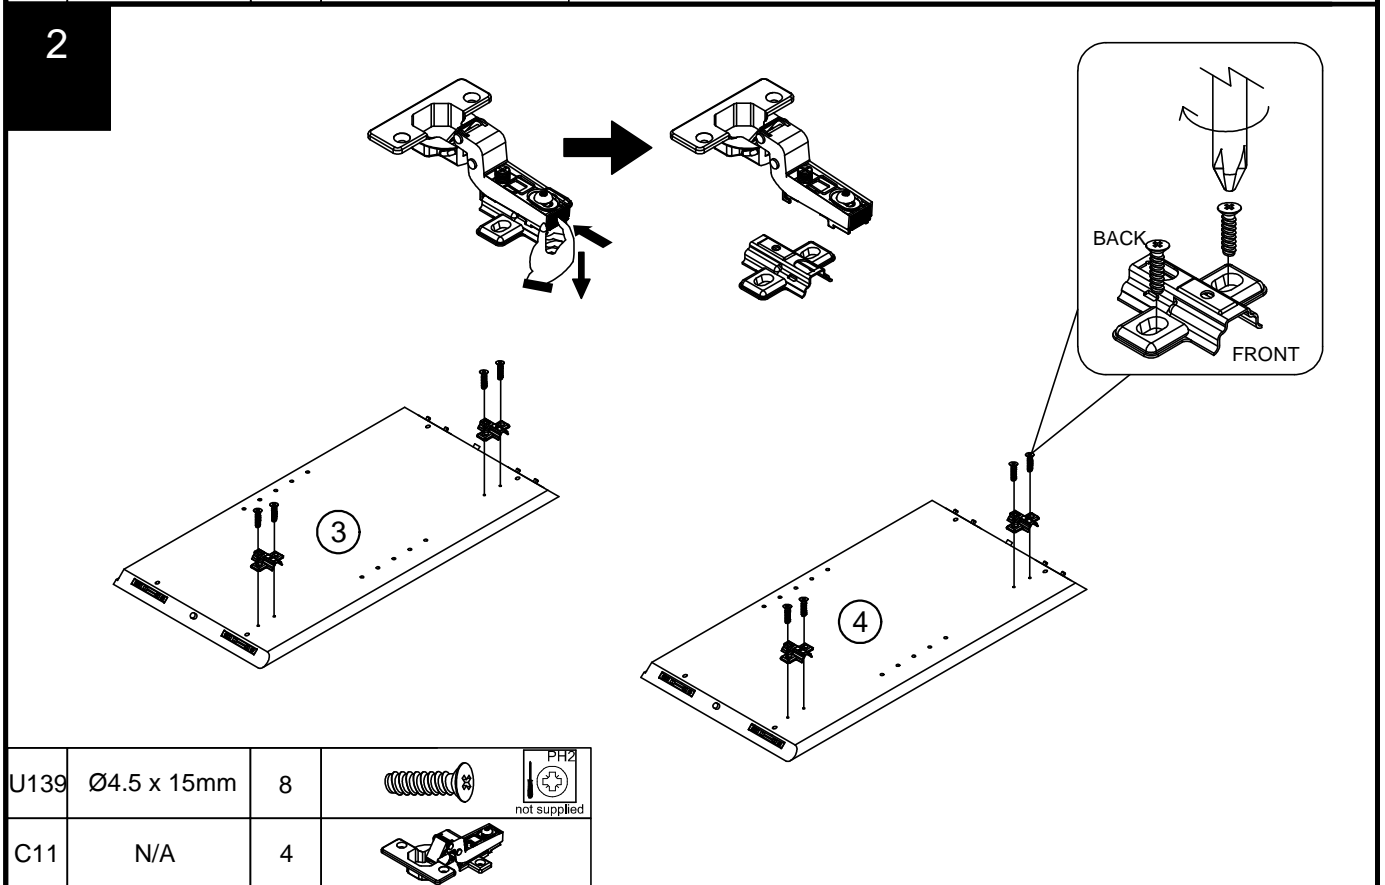

U139	Ø4.5 x 15mm	8		 not supplied
C11	N/A	4