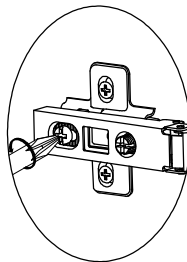

FRONT- TO-BACK