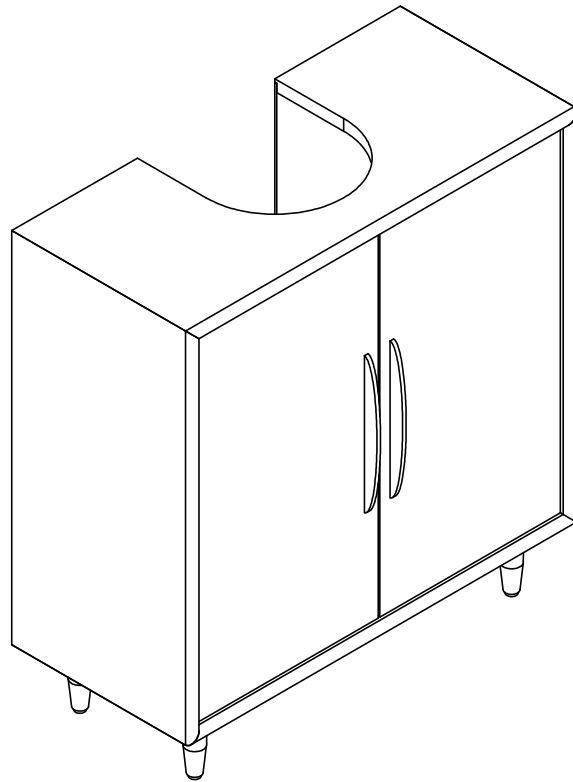

NEXT

JACKSON UNDERSINK

N00788

Assembly instructions

Actual product size
H69.5 x W65 x D30 cm

Need Help ?

With: Assembly instruction
Missing or damaged parts

IMPORTANT - RETAIN FOR FUTURE REFERENCE