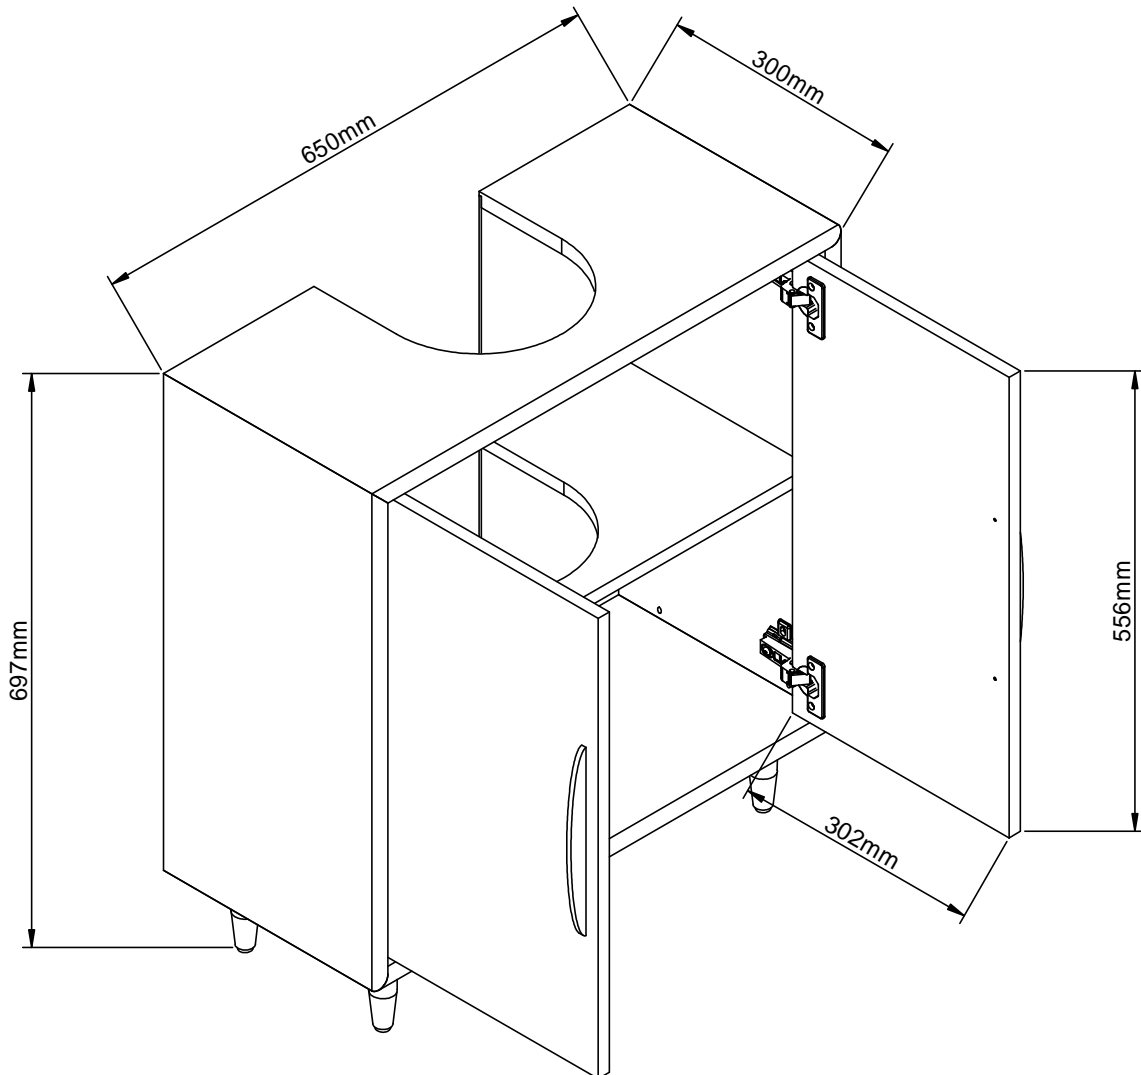

Actual product size
H69.5 x W65 x D30 cm

NEXT

JACKSON UNDERSINK

N00788

Warnings

We suggest you retain these instructions for future reference.

Keep fittings out of children's reach and keep children well away from construction area.