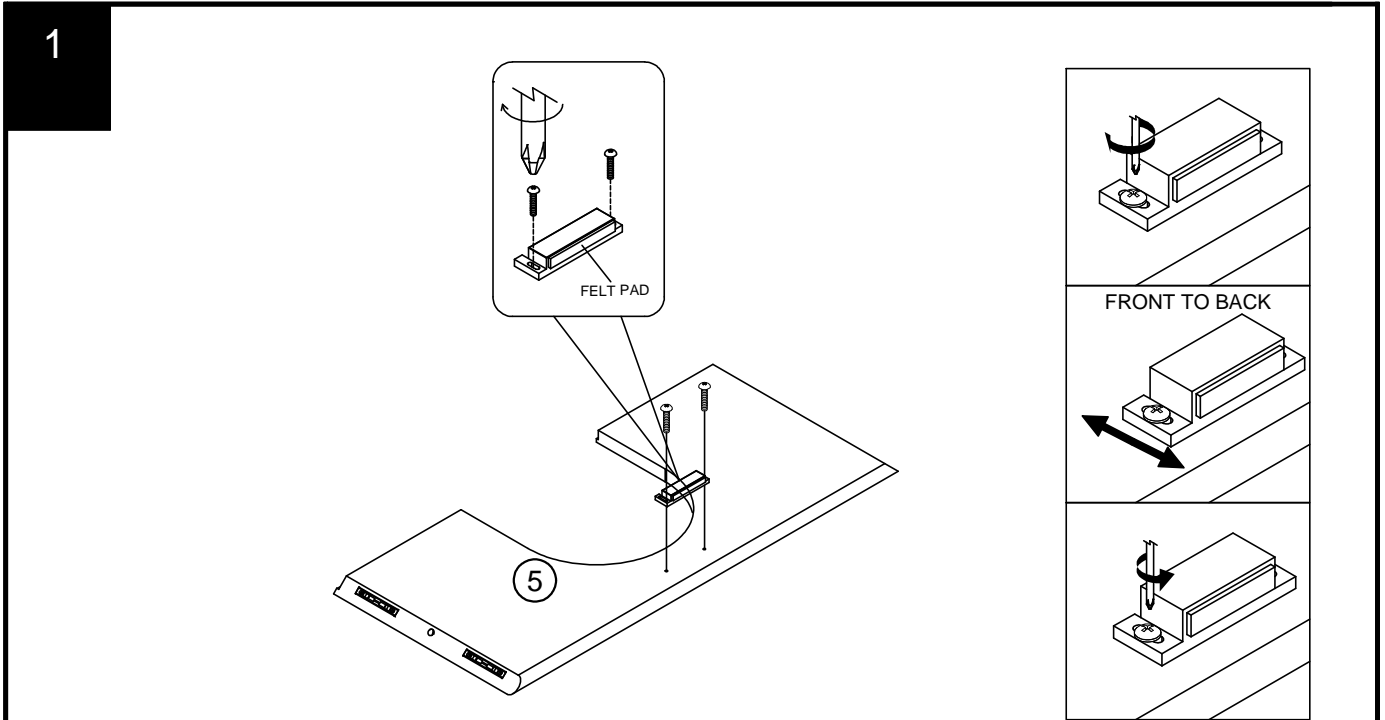

NEXT JACKSON UNDERSINK

N00788
Assembly instructions

S42	Ø4 x 16mm	2		 not supplied
M11	N/A	1