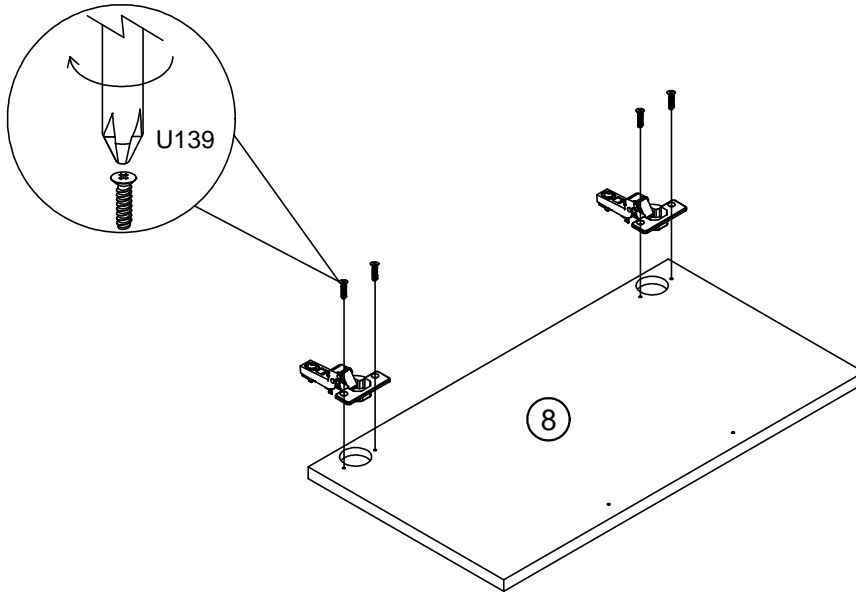

NEXT

JACKSON UNDERSINK

N00788

Assembly instructions

3

U139	Ø4.5 x 15mm	8		 not supplied
C11	N/A	4		

x2

4