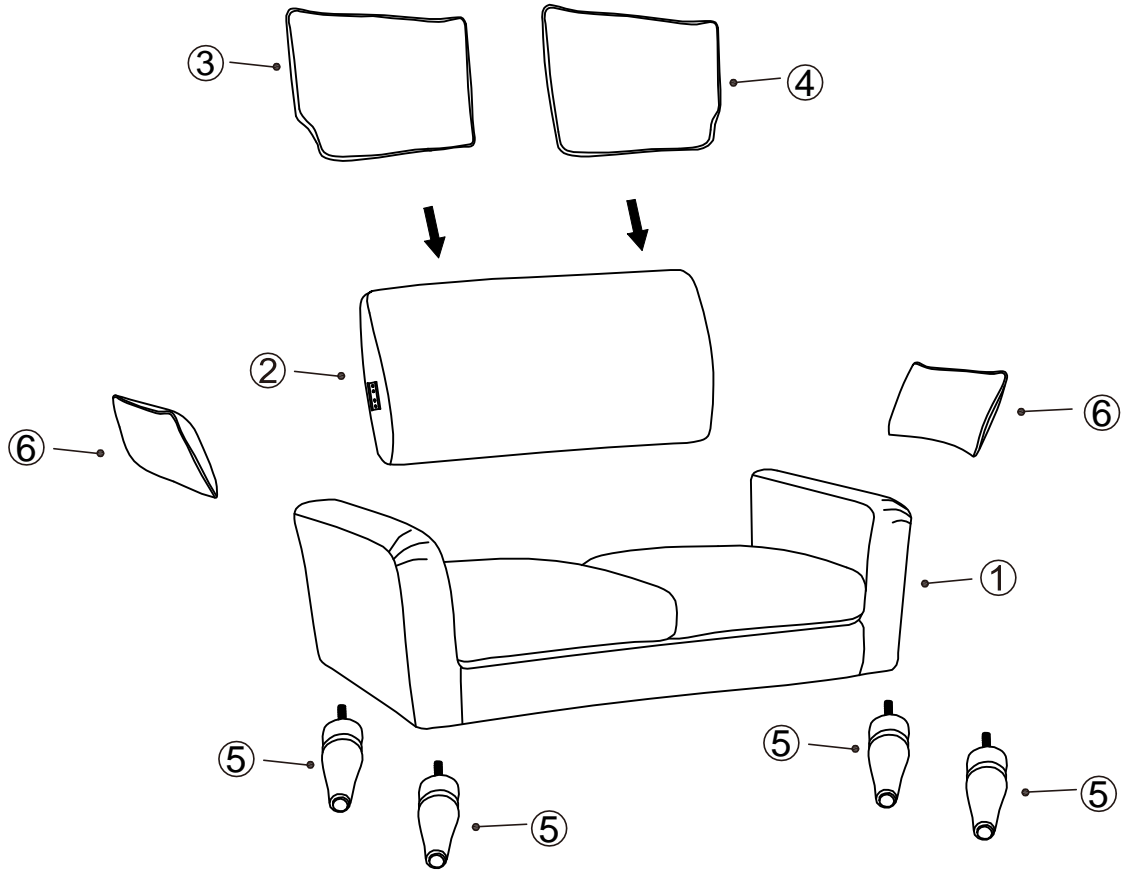

## GETTING TO KNOW YOUR PRODUCT

Components supplied. Please use this guide if you require replacement parts.

Ref	Dimension	Visual	Qty
1	Seat: 140×80×43CM		1
2	Back: 108×55×12CM		1
3	Left Back Cushion: 60×40×17CM		1
4	Right Back Cushion: 60×40×17CM		1
5	Legs: 6×15 CM		4
6	Pillows: 52×27×10CM		2