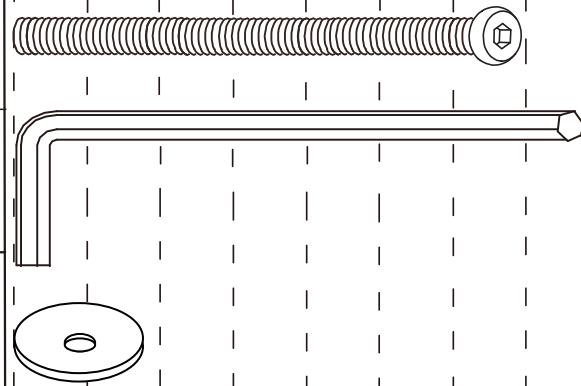

## GETTING TO KNOW YOUR PRODUCT

Components supplied. Please use this guide if you require replacement parts.

Ref	Dimension	Visual	Qty
1	Seat: 191×87×50CM		1
2	Left Back Cushion: 80×42×20CM		1
3	Right Back Cushion: 80×42×20CM		1
4	Side Leg: 5×5×15CM		4
5	Side Leg : 4×4×11.5CM		1

Fixtures and fittings  
supplied (actual size)

Ref	Dimension	Qty	Spare
E	M6x70mm	8	1
F	M6x80mm	1	0
G	M6x18mm	8	1

mm 10 20 30 40 50 60 70 80 90 100 110 120 130