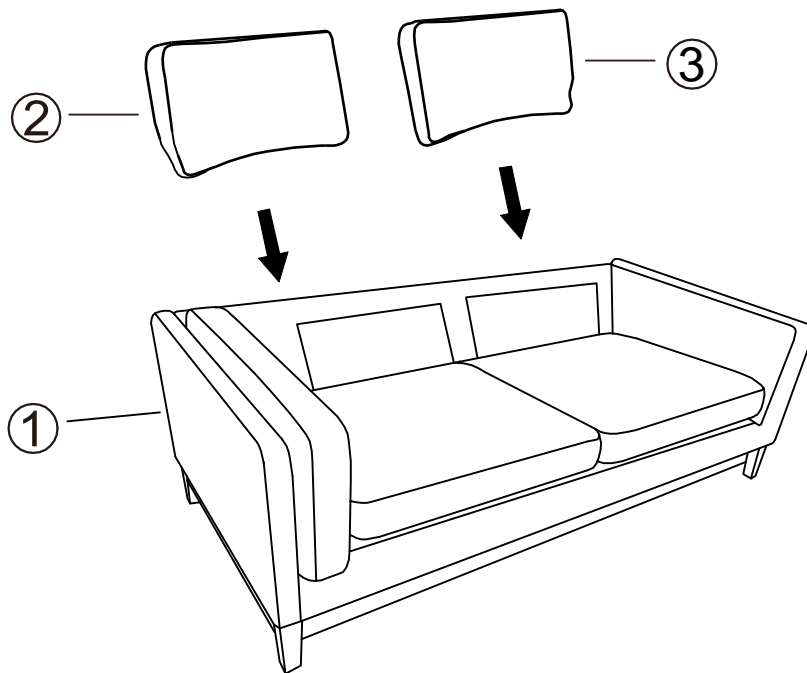

NEXT BENNETT SOFA 3 SEATER

Assembly instructions

1

E x8
 M6X70mm
F x1
 M6X80mm
G x8
 M6X18mm

2