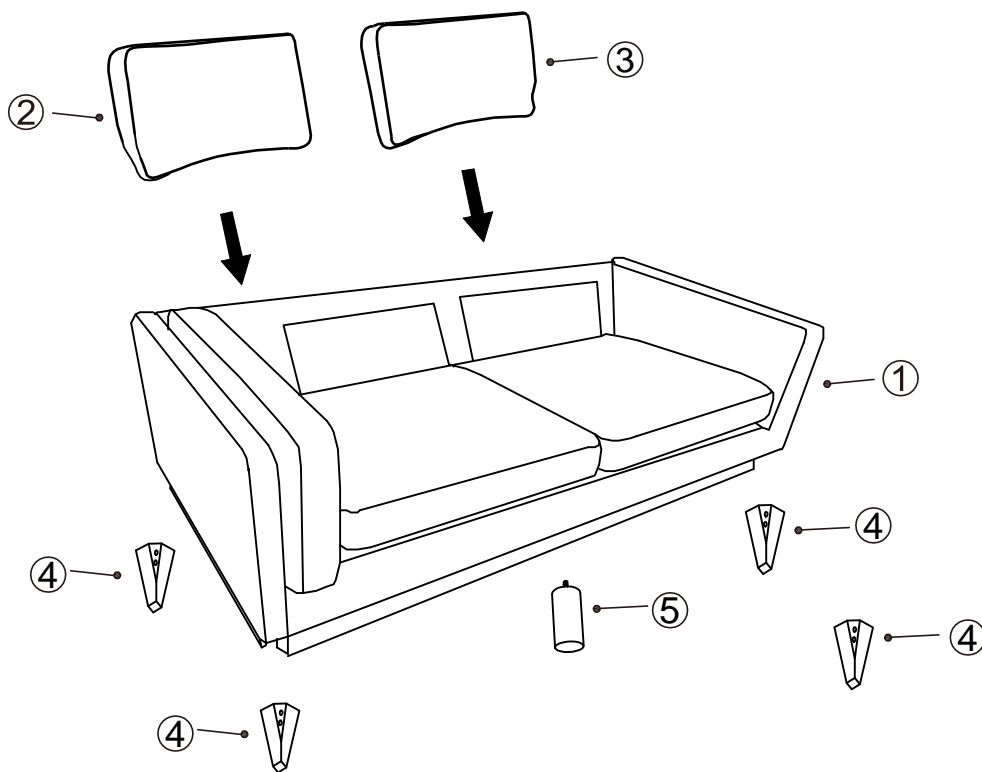

## GETTING TO KNOW YOUR PRODUCT

Components supplied. Please use this guide if you require replacement parts.

Ref	Dimension	Visual	Qty
1	Seat: 191×87×50CM		1
2	Left Back Cushion: 80×42×20CM		1
3	Right Back Cushion: 80×42×20CM		1
4	Side Leg: 5×5×15CM		4
5	Side Leg : 4×4×11.5CM		1