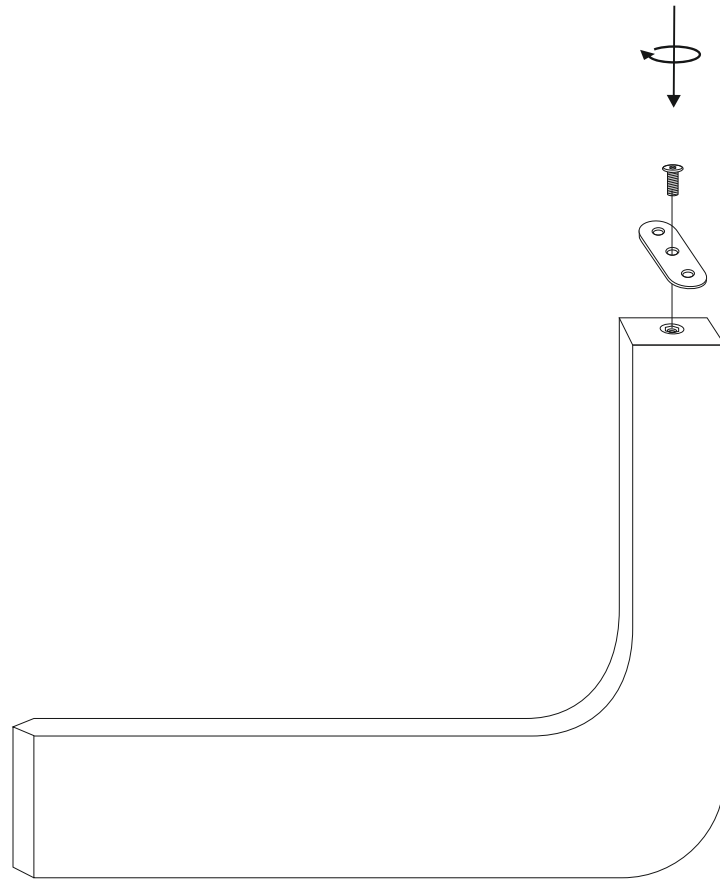

Arlo Coffee Table (N27713-2024-V1)  
Made in (India)

H1 x 3

H2 x 1

H3 x 15

# 1

**Tighten the bolt to 90%**