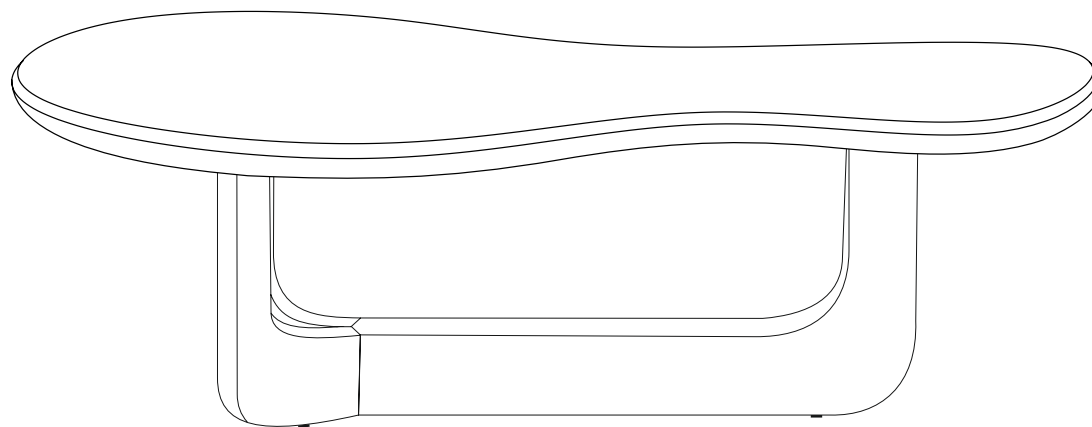

# MADE<sup>+</sup>

Arlo  
Coffee Table  
Table basse  
Koffietafel  
Couchtisch  
Mesa de centro

---

**GB** - Recommendations for the continual safe use of this product are stated on the final page of these instructions. Please retain for future reference.

Arlo Coffee Table (N27713-2024-V1)  
Made in (India)

H1 x 3

H2 x 1

H3 x 15

# 4

Actual product size:  
H 37.5 x W 102 x D 64.5 cm  
Weight Limit 5 kg

FR:12mois  
NL:12Maanden  
DE:12Monate  
ES:12Meses