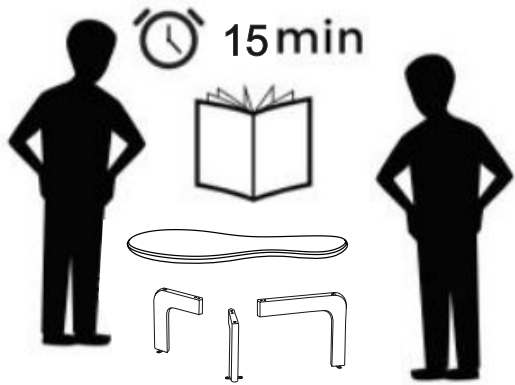

# MADE<sup>+</sup>

Arlo  
Coffee Table  
Table basse  
Koffietafel  
Couchtisch  
Mesa de centro

---

**GB** - Recommendations for the continual safe use of this product are stated on the final page of these instructions. Please retain for future reference.

Arlo Coffee Table (N27713-2024-V1)  
Made in (India)

H1 x 3

H2 x 1

H3 x 15

# 4

Actual product size:  
H 37.5 x W 102 x D 64.5 cm  
Weight Limit 5 kg

FR:12mois  
NL:12Maanden  
DE:12Monate  
ES:12Meses