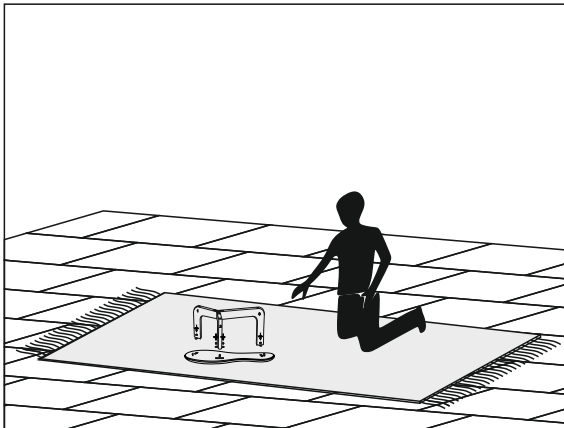

H1 x 3

H2 x 1

H3 x 15