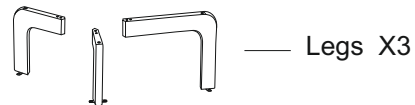

Arlo Coffee Table (N27713-2024-V1)  
Made in (India)

H1 x 3

H2 x 1

H3 x 15