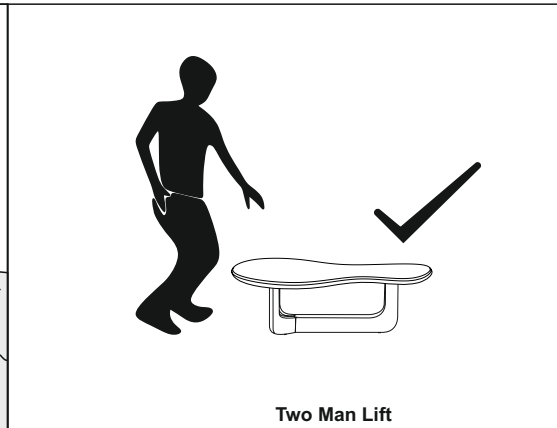

H1 x 3

H2 x 1

H3 x 15