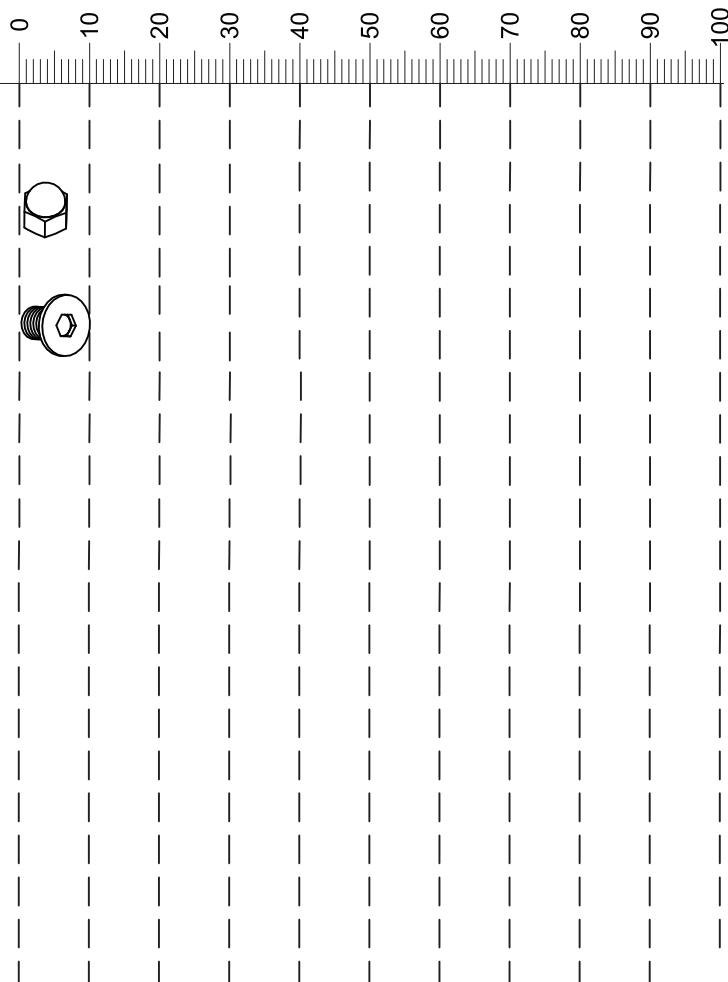

NEXT OVER CISTERN TOILET ROLL HOLDER

Assembly instructions

Fixtures and fittings supplied (actual size)

Ref	Dimensions	Qty	Extra Fittings
A	M4	2	1
B	M4×10	2	1

Fixtures and fittings supplied (not to scale)

Ref	Dimensions	Visual	Qty
C	S2.5		1
D			1