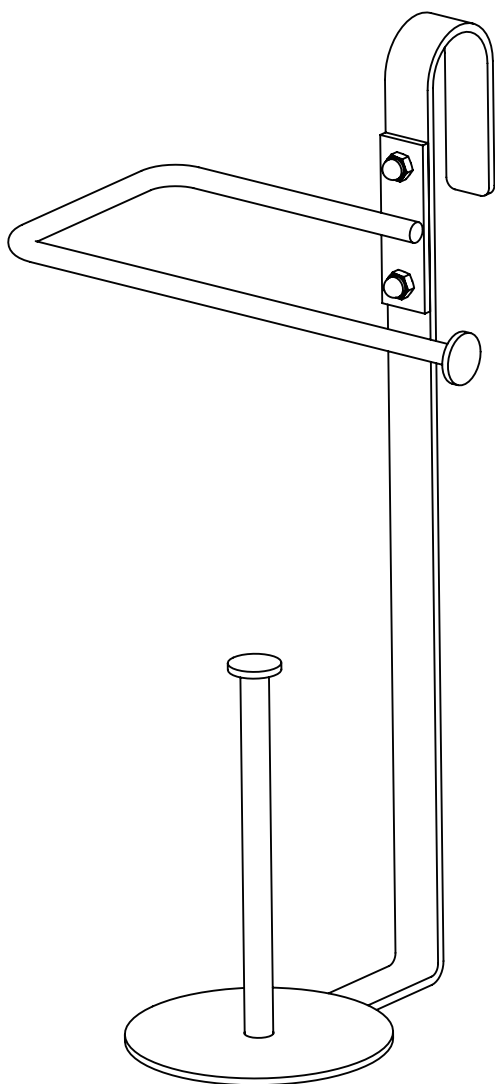

# NEXT OVER CISTERN TOILET ROLL HOLDER

Assembly instructions

**Actual product size**

H28 × D14 × W16.5 cm

**Need Help ?**

With: Assembly instruction  
Missing or damaged parts

**CALL: 0333 777 8000**

**IMPORTANT - RETAIN FOR FUTURE REFERENCE**

# NEXT OVER CISTERN TOILET ROLL HOLDER