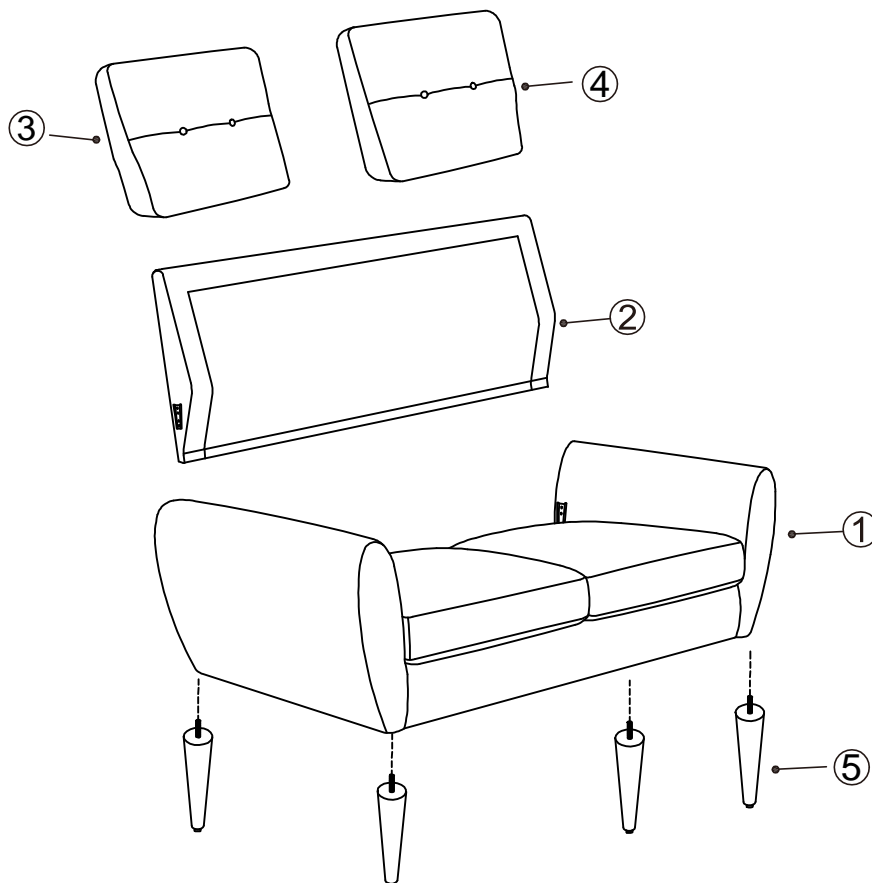

Components supplied. Please use this guide if you require replacement parts.

Ref	Dimension	Visual	Qty
1	Seat: H43×W137×D79CM		1
2	Back: 111×54×10.5CM		1
3	Left Back Cushion: 60×46×19CM		1
4	Right Back Cushion: 60×46×19CM		1
5	Legs: 18×4.5×2.5CM		4

Fixtures and fittings
supplied (actual size)

Ref	Dimension	Qty	Spare
A	48X10x2mm	4	2

mm 10 20 30 40 50 60 70 80 90 100 110 120 130

NEXT WILSNII SOFA

Assembly instructions

1

AX4

48X10x2mm