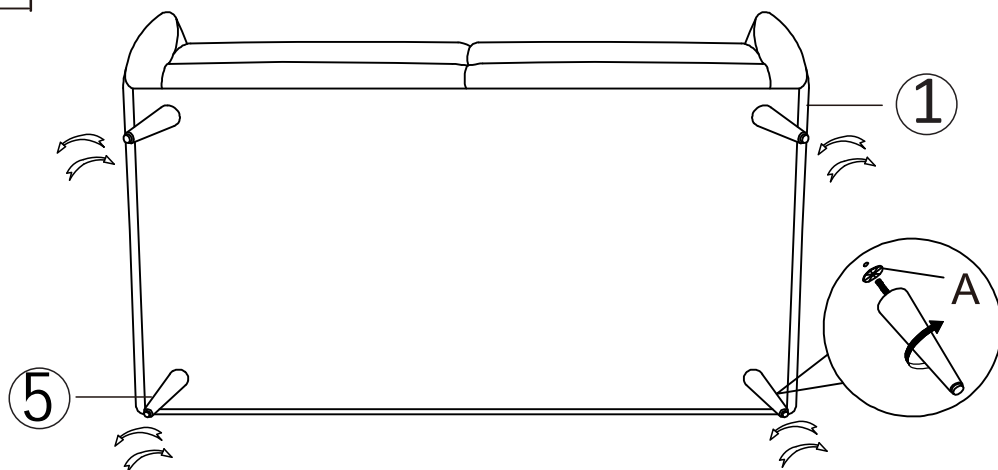

Fixtures and fittings
supplied (actual size)

Ref	Dimension	Qty	Spare
A	48X10x2mm	4	2

mm 10 20 30 40 50 60 70 80 90 100 110 120 130

NEXT WILSNII SOFA

Assembly instructions

1

AX4

48X10x2mm