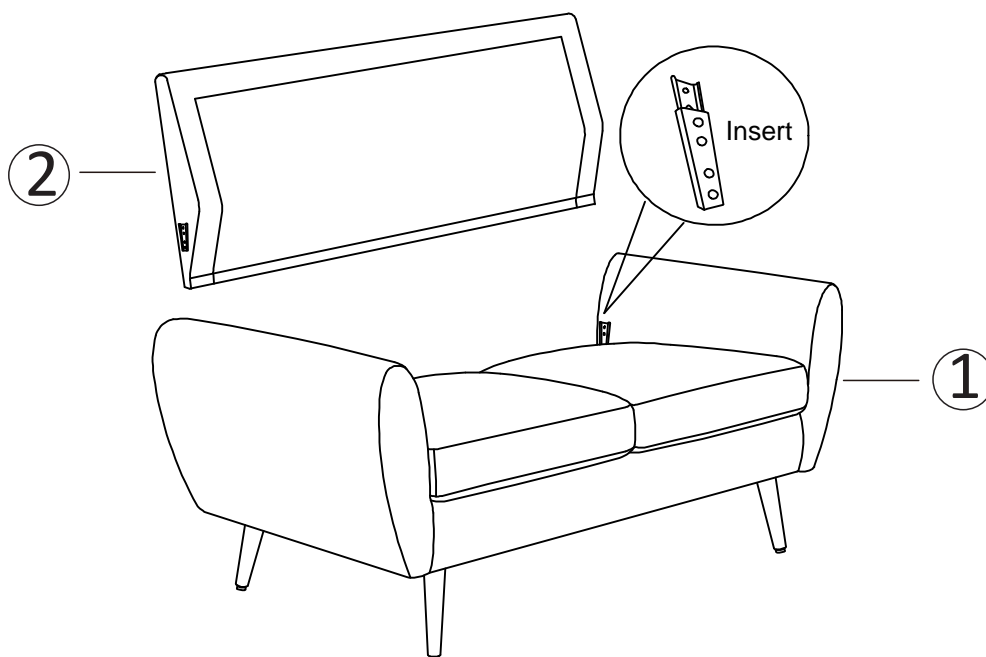

NEXT WILSNII SOFA

Assembly instructions

1

AX4

48X10x2mm

2