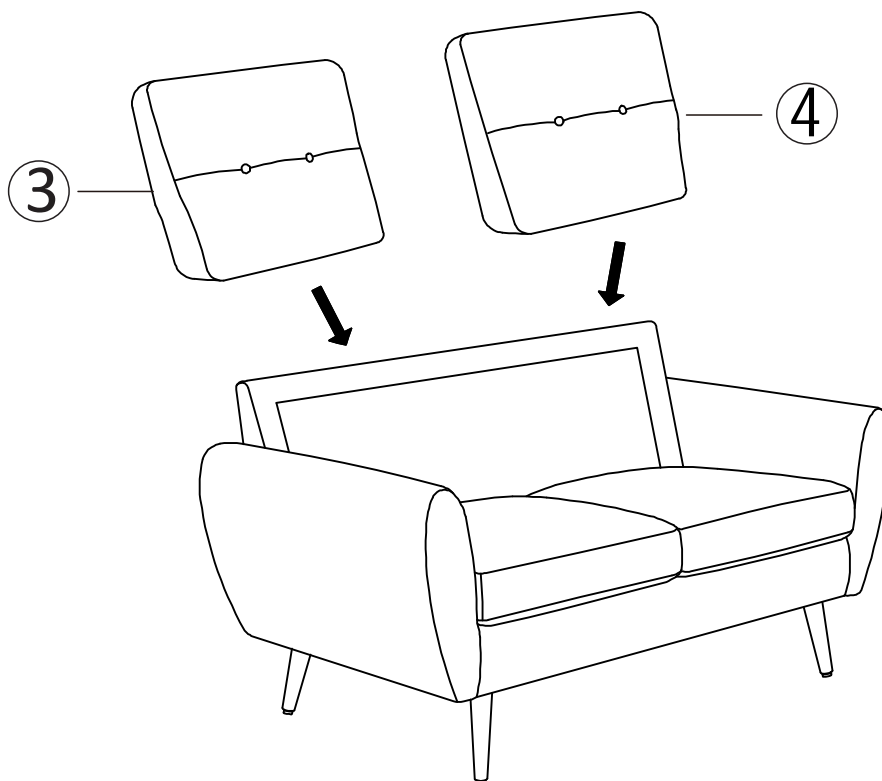

NEXT

WILSNII SOFA Assembly instructions

3