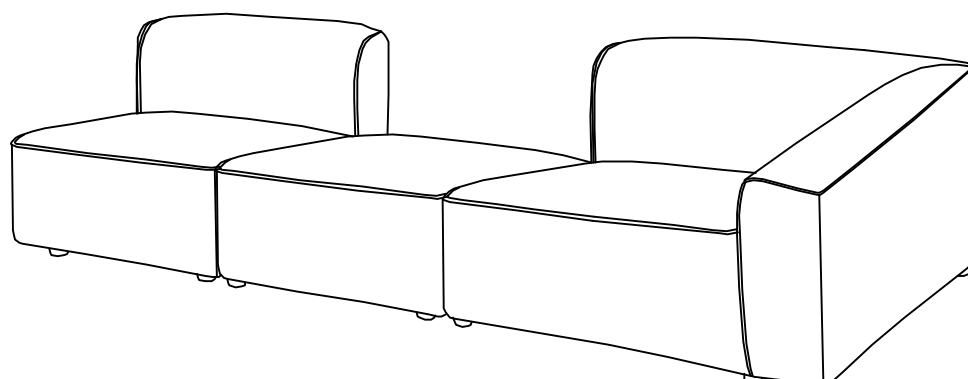

NEXT ALBA SOFA

Assembly instructions

1

2