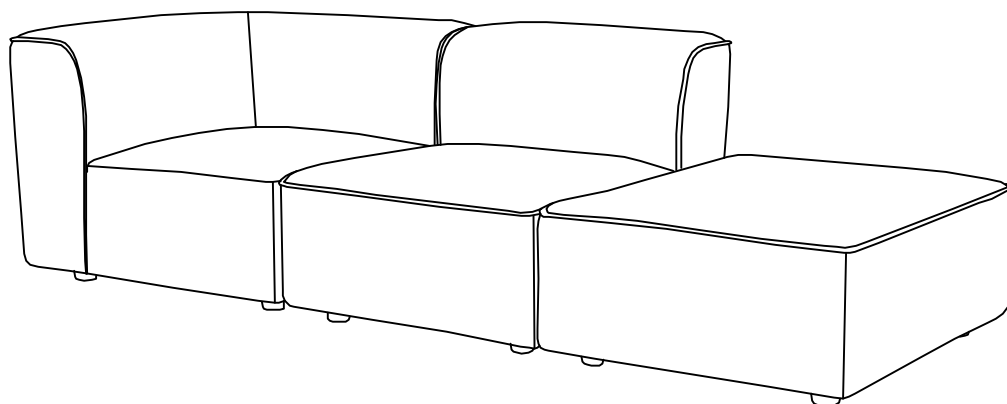

NEXT ALBA SOFA

Assembly instructions

5

6