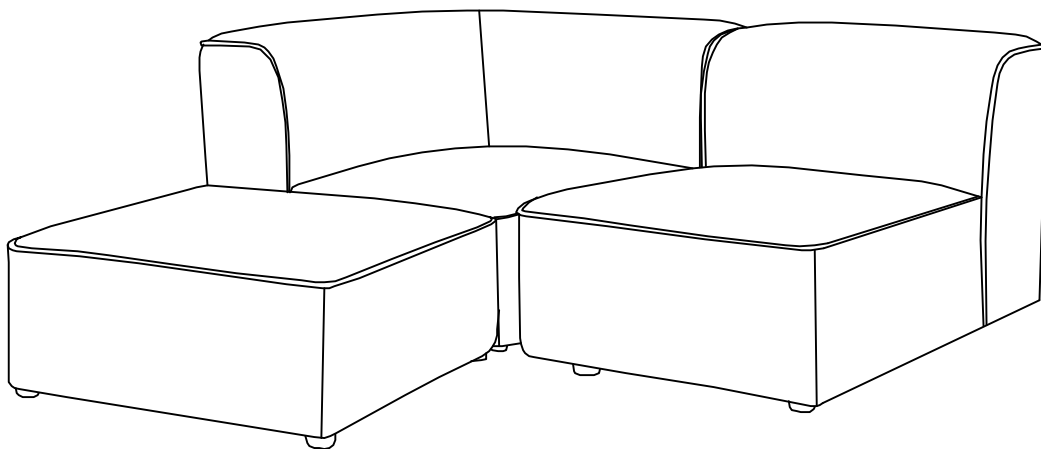

NEXT ALBA SOFA

Assembly instructions

3

4