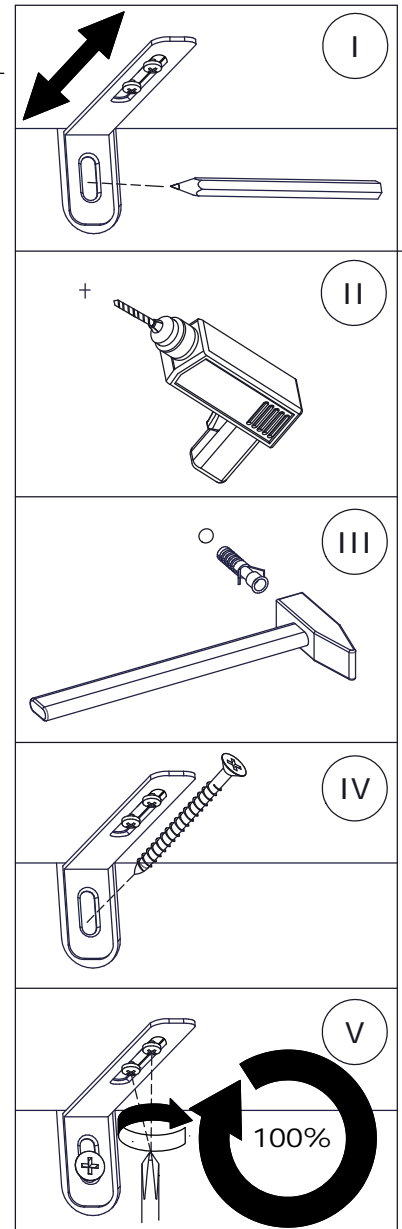

## Assembly instructions

Components supplied. Please use this guide if you require replacement parts.

Ref	Dimensions	Visual	Qty	Ctn
1	1400x600mm		1	1
2	308x600mm		2	2

Fixtures and fittings supplied (actual size)			
Ref	Dimensions	Qty	Spare Qty
AA	M8x35mm	6	
AF	Ø3.5x16mm	4	1
AF	Ø8x20mm	4	1

Fixtures and fittings supplied (not to scale)				
Ref	Dimensions	Qty	Spare Qty	Visual
AB	M8mm	6	1	
AC	Ø8/Ø16mm	6	1	
AD	5mm	2		
AE	75x15mm	2		

## Assembly instructions

1.

AE	75x15mm	2		AF	Ø3.5x16mm	4		
----	---------	---	--	----	-----------	---	---	--

2.

x2

AG	Ø8x20mm	4	
----	---------	---	---

3.

4.

AA	M8x35mm	6		AB	M8mm	6	
AD	5mm	1		AC	Ø8/Ø19mm	6	

5.

We recommend the use of the wall belt provided for safety reasons. Wall fixings are not included please source suitable fixings for your wall type. If in doubt, please consult a qualified tradesperson. **WARNING:** Always ensure the wall to be drilled is free from hidden electrical wires, water and gas pipes.