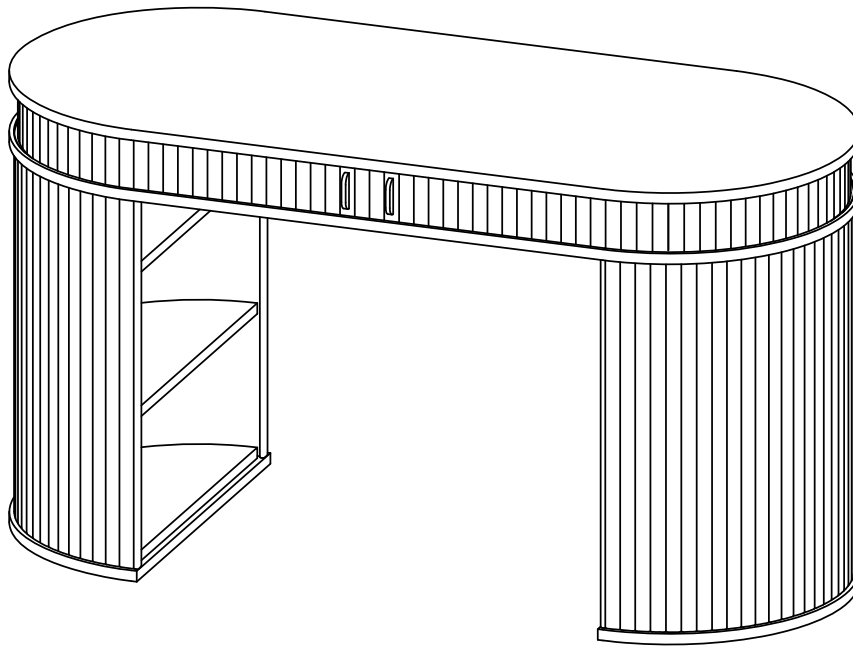

# NEXT

HYDE DESK - N96099

Assembly instructions

Actual product size  
H76 x W140 x D60cm

**IMPORTANT — RETAIN FOR FUTURE REFERENCE**

**Need Help ?**

With: Assembly instruction

Missing or damaged parts