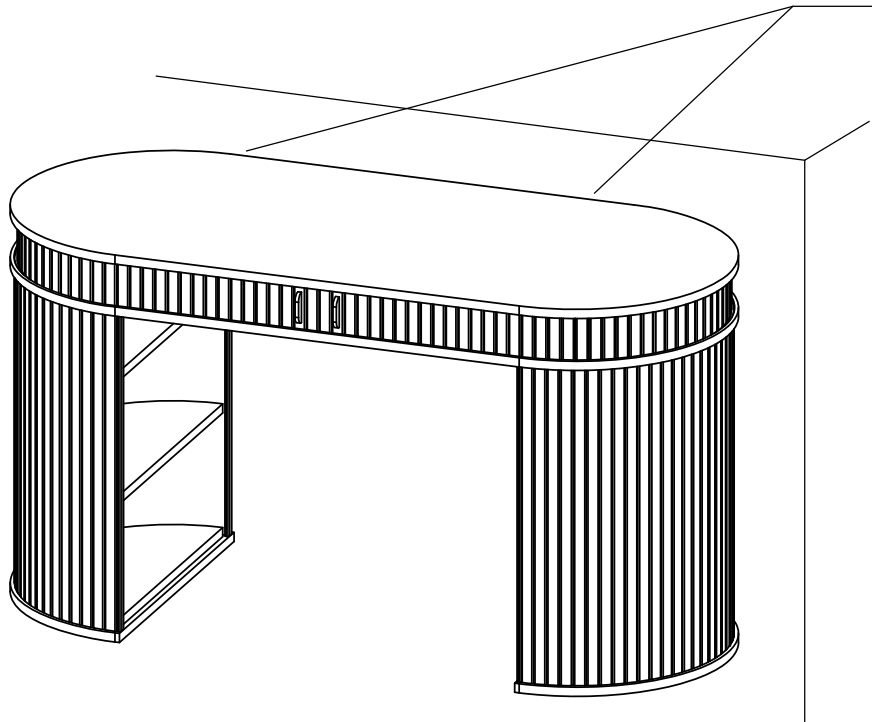

5.

We recommend the use of the wall belt provided for safety reasons. Wall fixings are not included please source suitable fixings for your wall type. If in doubt, please consult a qualified tradesperson. **WARNING:** Always ensure the wall to be drilled is free from hidden electrical wires, water and gas pipes.