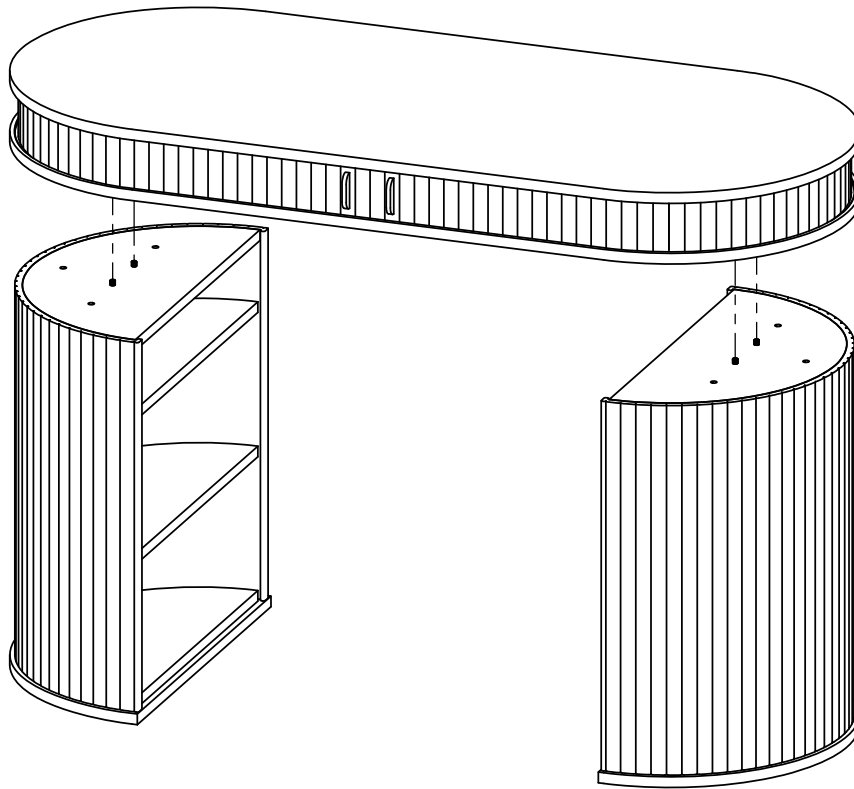

Fixtures and fittings supplied (not to scale)				
Ref	Dimensions	Qty	Spare Qty	Visual
AB	M8mm	6	1	
AC	Ø8/Ø16mm	6	1	
AD	5mm	2		
AE	75x15mm	2		

## Assembly instructions

1.

AE	75x15mm	2		AF	Ø3.5x16mm	4		
----	---------	---	--	----	-----------	---	---	--

2.

x2

AG	Ø8x20mm	4	
----	---------	---	---

3.

4.