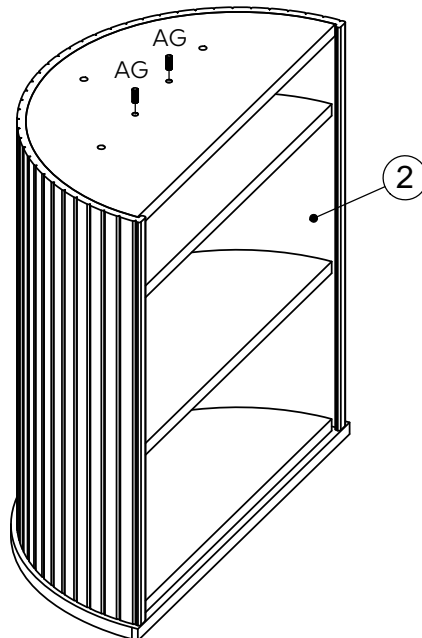

## Assembly instructions

Components supplied. Please use this guide if you require replacement parts.

Ref	Dimensions	Visual	Qty	Ctn
1	1400x600mm		1	1
2	308x600mm		2	2

Fixtures and fittings supplied (actual size)			
Ref	Dimensions	Qty	Spare Qty
AA	M8x35mm	6	
AF	Ø3.5x16mm	4	1
AF	Ø8x20mm	4	1

Fixtures and fittings supplied (not to scale)				
Ref	Dimensions	Qty	Spare Qty	Visual
AB	M8mm	6	1	
AC	Ø8/Ø16mm	6	1	
AD	5mm	2		
AE	75x15mm	2		

## Assembly instructions

1.

AE	75x15mm	2		AF	Ø3.5x16mm	4		
----	---------	---	--	----	-----------	---	---	--

2.

x2

AG	Ø8x20mm	4	
----	---------	---	---

3.

4.

# NEXT

HYDE DESK - N96099  
Assembly instructions

Actual product size  
H76 x W140 x D60cm