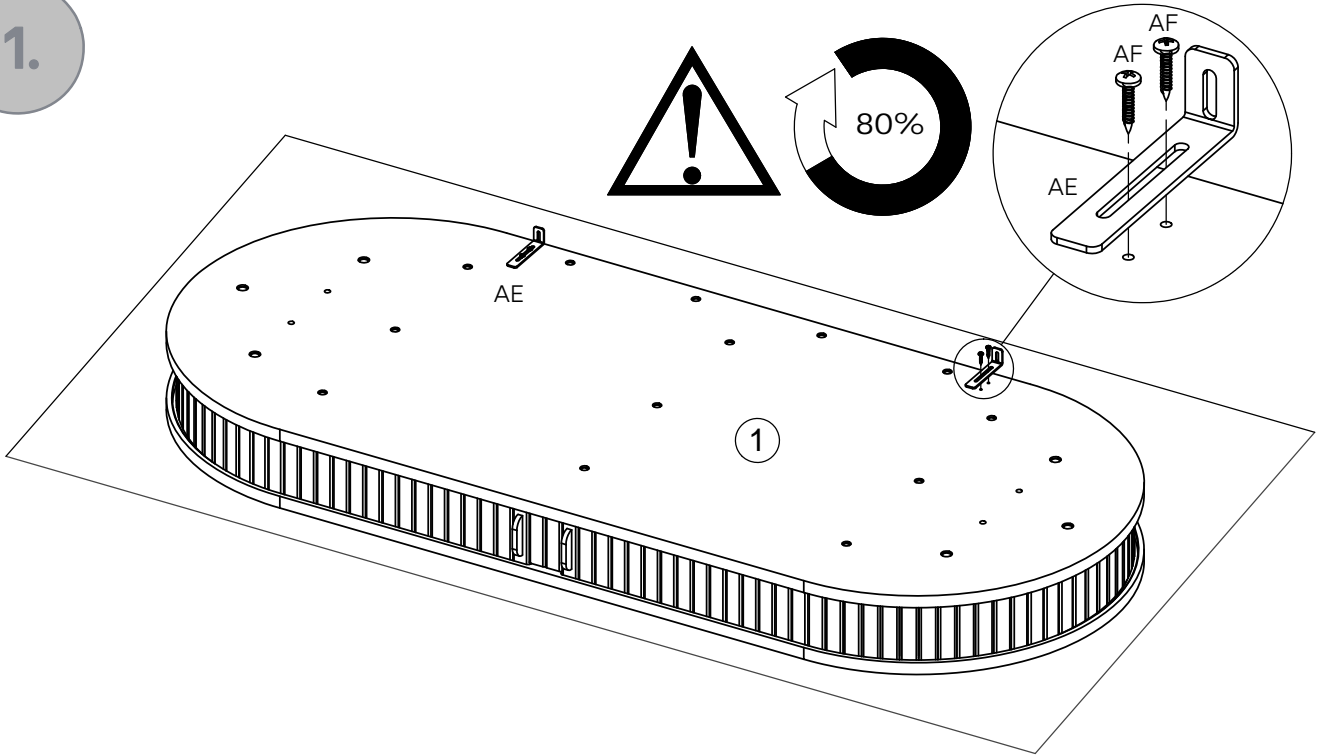

HYDE DESK - N96099

Assembly instructions

1.

AE	75x15mm	2		AF	Ø3.5x16mm	4		

2.

x2