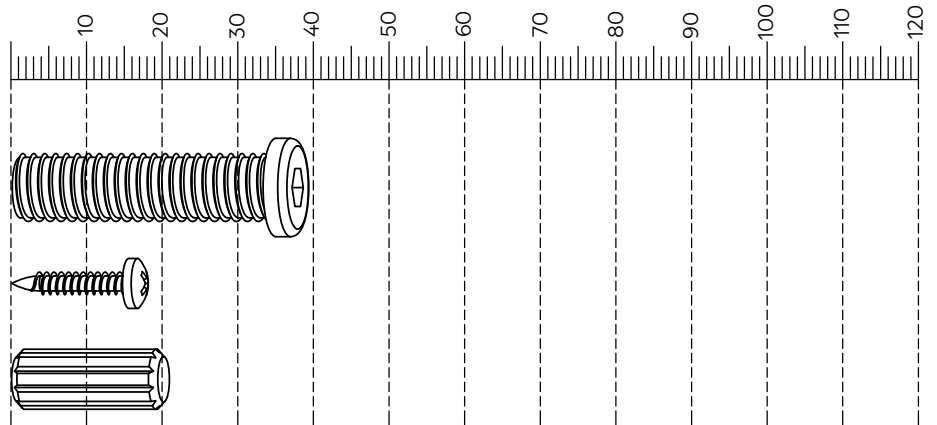

## Assembly instructions

Components supplied. Please use this guide if you require replacement parts.

Ref	Dimensions	Visual	Qty	Ctn
1	1400x600mm		1	1
2	308x600mm		2	2

Fixtures and fittings supplied (actual size)			
Ref	Dimensions	Qty	Spare Qty
AA	M8x35mm	6	
AF	Ø3.5x16mm	4	1
AF	Ø8x20mm	4	1