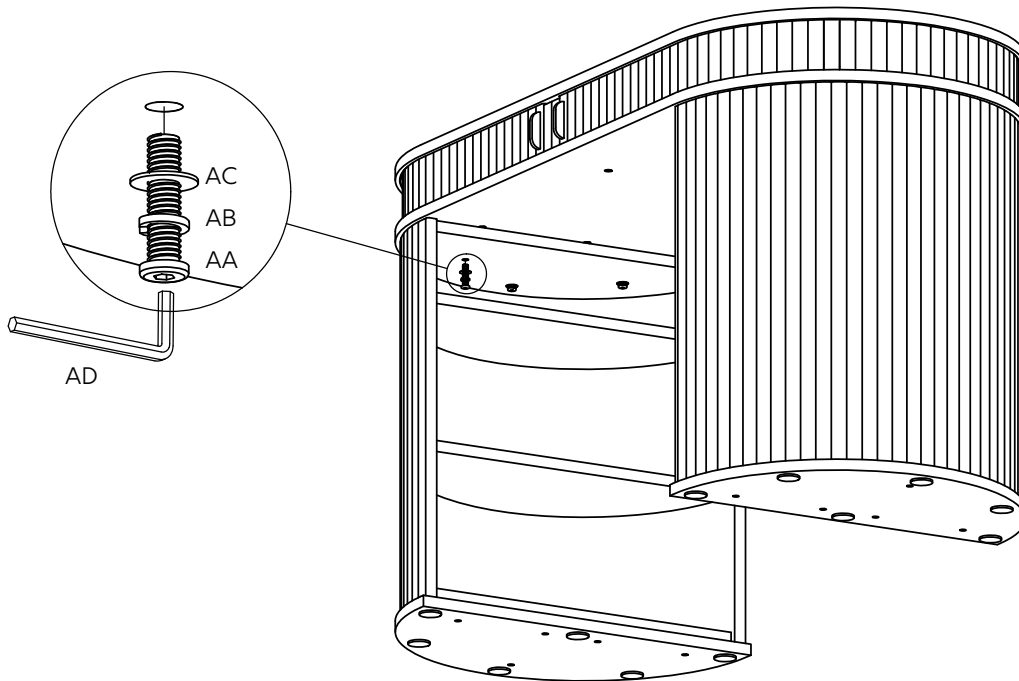

Fixtures and fittings supplied (not to scale)				
Ref	Dimensions	Qty	Spare Qty	Visual
AB	M8mm	6	1	
AC	Ø8/Ø16mm	6	1	
AD	5mm	2		
AE	75x15mm	2		

## Assembly instructions

1.

AE	75x15mm	2		AF	Ø3.5x16mm	4		
----	---------	---	--	----	-----------	---	---	--

2.

x2

AG	Ø8x20mm	4	
----	---------	---	---

3.

4.