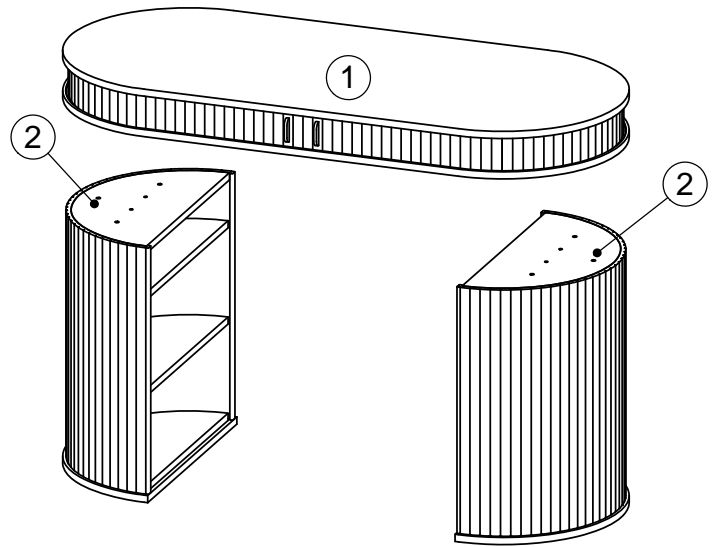

## Assembly instructions

Components supplied. Please use this guide if you require replacement parts.

Ref	Dimensions	Visual	Qty	Ctn
1	1400x600mm		1	1
2	308x600mm		2	2

Fixtures and fittings supplied (actual size)			
Ref	Dimensions	Qty	Spare Qty
AA	M8x35mm	6	
AF	Ø3.5x16mm	4	1
AF	Ø8x20mm	4	1