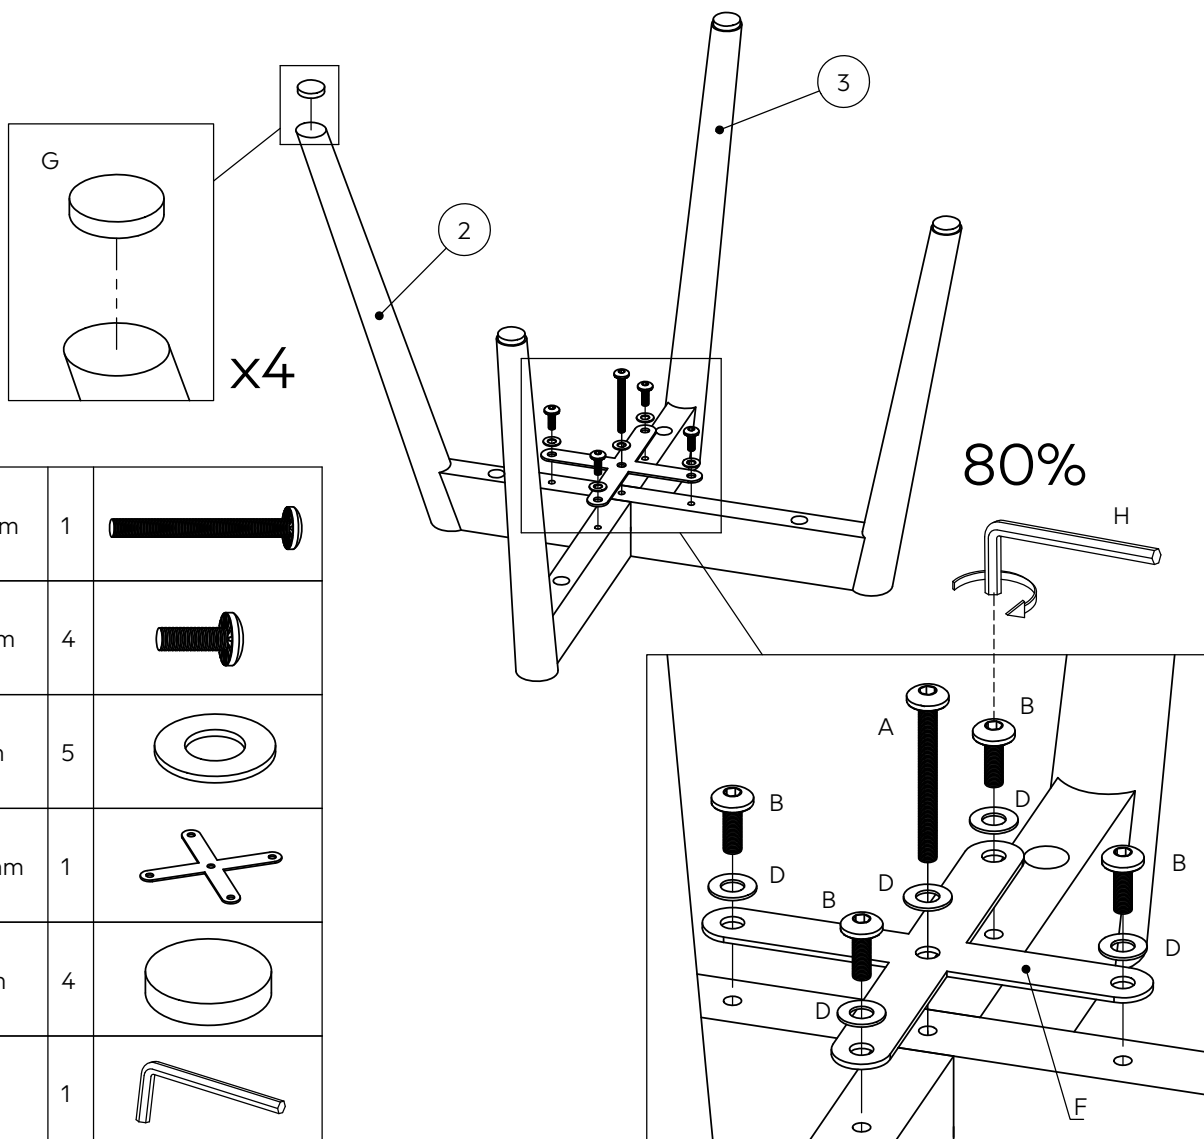

HAMILTON DINING CHAIR-Q53541-Q53749-Q53742-AH9318-AH9311

Components supplied. Please use this guide if you require replacement parts.

Assembly instructions

Ref	Dimensions	Visual	Qty	Ctn
1	495x570mm		1	1
2	685x400mm		1	1
3	685x400mm		1	1

Fixtures and fittings supplied (actual size)			
Ref	Dimensions	Qty	Spare Qty
A	M6x60mm	5	1
B	M6x18mm	4	1

Fixtures and fittings supplied (not to scale)				
Ref	Dimensions	Qty	Spare Qty	Visual
C	Ø10mm	4	1	
D	Ø16mm	5	1	
E	Ø14mm	4	1	
F	150x150mm	1		
G	Ø25mm	4	1	
H	5mm	1		

1.

2.

A	M6x60mm	1	
B	M6x18mm	4	
D	Ø16mm	5	
F	150x150mm	1	
G	Ø25mm	4	
H	5mm	1	

3.

A	M6x60mm	4	
C	Ø10mm	4	
E	Ø14mm	4	
H	5mm	1	

4.

H	5mm	1	
---	-----	---	---

NEXT

HAMILTON DINING CHAIR-Q53541-Q53749-Q53742-AH9318-AH9311

Assembly instructions

Actual product size
H85 x W51 x D58.5cm