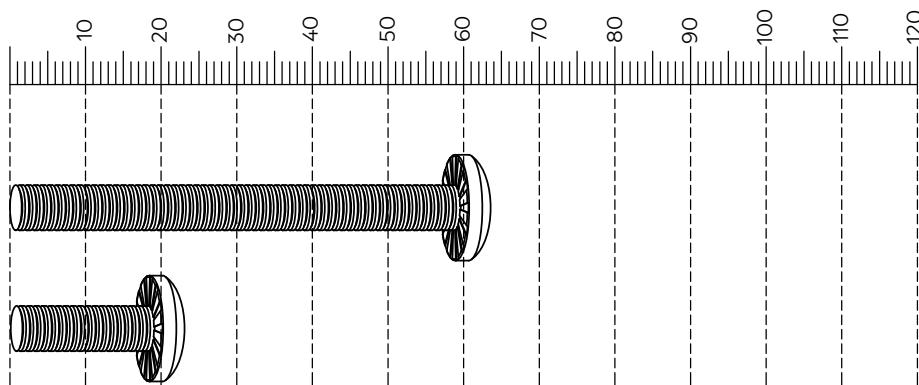

HAMILTON DINING CHAIR-Q53541-Q53749-Q53742-AH9318-AH9311

Components supplied. Please use this guide if you require replacement parts.

Assembly instructions

Ref	Dimensions	Visual	Qty	Ctn
1	495x570mm		1	1
2	685x400mm		1	1
3	685x400mm		1	1

Fixtures and fittings supplied (actual size)			
Ref	Dimensions	Qty	Spare Qty
A	M6x60mm	5	1
B	M6x18mm	4	1

Fixtures and fittings supplied (not to scale)				
Ref	Dimensions	Qty	Spare Qty	Visual
C	Ø10mm	4	1	
D	Ø16mm	5	1	
E	Ø14mm	4	1	
F	150x150mm	1		
G	Ø25mm	4	1	
H	5mm	1		

1.

2.

A	M6x60mm	1	
B	M6x18mm	4	
D	Ø16mm	5	
F	150x150mm	1	
G	Ø25mm	4	
H	5mm	1	

3.

A	M6x60mm	4	
C	Ø10mm	4	
E	Ø14mm	4	
H	5mm	1	

4.

H	5mm	1	
---	-----	---	---

NEXT