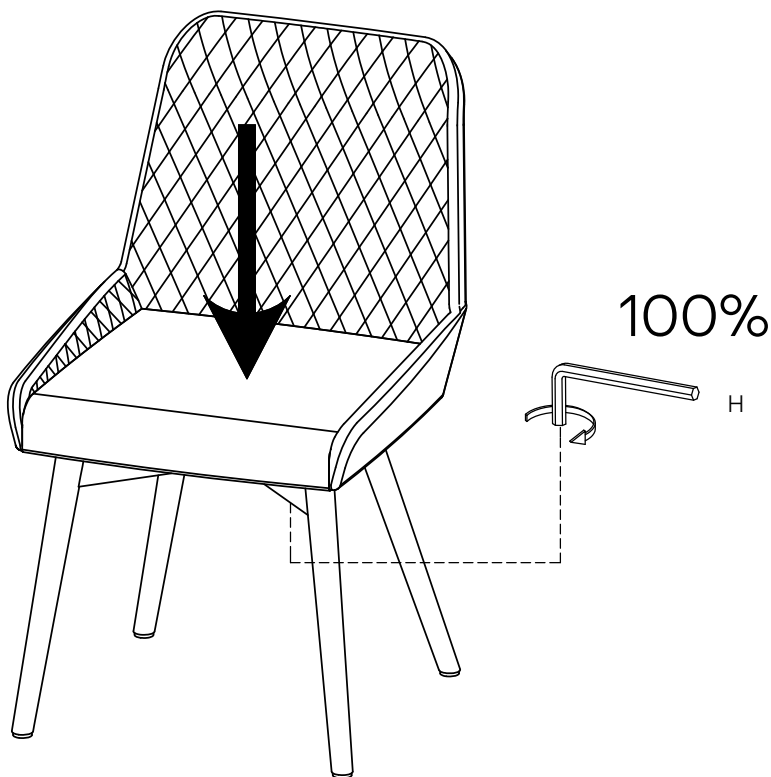

Fixtures and fittings supplied (actual size)			
Ref	Dimensions	Qty	Spare Qty
A	M6x60mm	5	1
B	M6x18mm	4	1

Fixtures and fittings supplied (not to scale)				
Ref	Dimensions	Qty	Spare Qty	Visual
C	Ø10mm	4	1	
D	Ø16mm	5	1	
E	Ø14mm	4	1	
F	150x150mm	1		
G	Ø25mm	4	1	
H	5mm	1		

1.

2.

A	M6x60mm	1	
B	M6x18mm	4	
D	Ø16mm	5	
F	150x150mm	1	
G	Ø25mm	4	
H	5mm	1	

3.

A	M6x60mm	4	
C	Ø10mm	4	
E	Ø14mm	4	
H	5mm	1	

4.

H	5mm	1	
---	-----	---	---

NEXT

HAMILTON DINING CHAIR-Q53541-Q53749-Q53742-AH9318-AH9311

Assembly instructions

Actual product size
H85 x W51 x D58.5cm