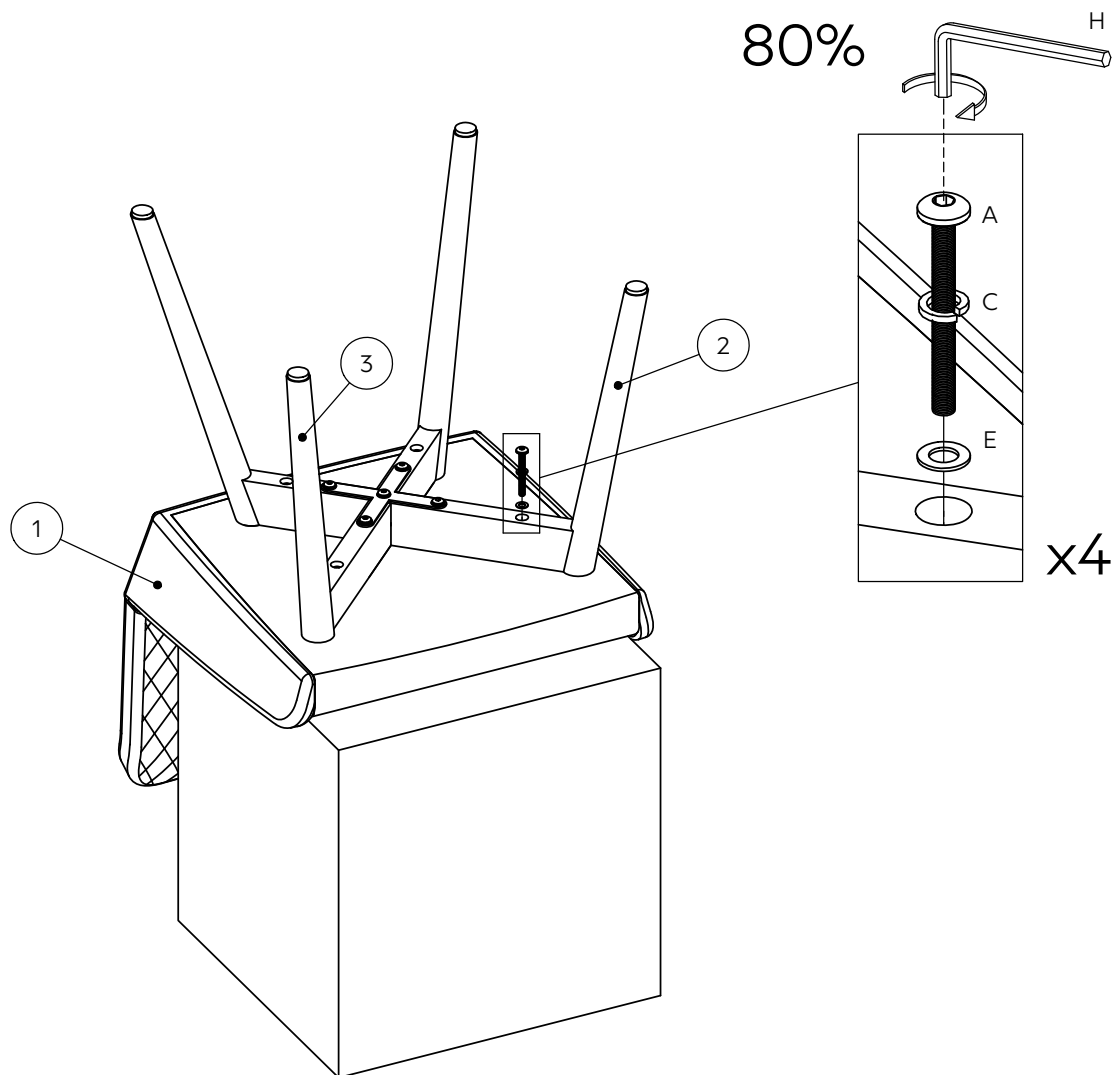

Fixtures and fittings supplied (actual size)			
Ref	Dimensions	Qty	Spare Qty
A	M6x60mm	5	1
B	M6x18mm	4	1

Fixtures and fittings supplied (not to scale)				
Ref	Dimensions	Qty	Spare Qty	Visual
C	Ø10mm	4	1	
D	Ø16mm	5	1	
E	Ø14mm	4	1	
F	150x150mm	1		
G	Ø25mm	4	1	
H	5mm	1		

1.

2.

A	M6x60mm	1	
B	M6x18mm	4	
D	Ø16mm	5	
F	150x150mm	1	
G	Ø25mm	4	
H	5mm	1	

3.

A	M6x60mm	4	
C	Ø10mm	4	
E	Ø14mm	4	
H	5mm	1	

4.

H	5mm	1	
---	-----	---	---

NEXT

HAMILTON DINING CHAIR-Q53541-Q53749-Q53742-AH9318-AH9311

Assembly instructions

Actual product size
H85 x W51 x D58.5cm