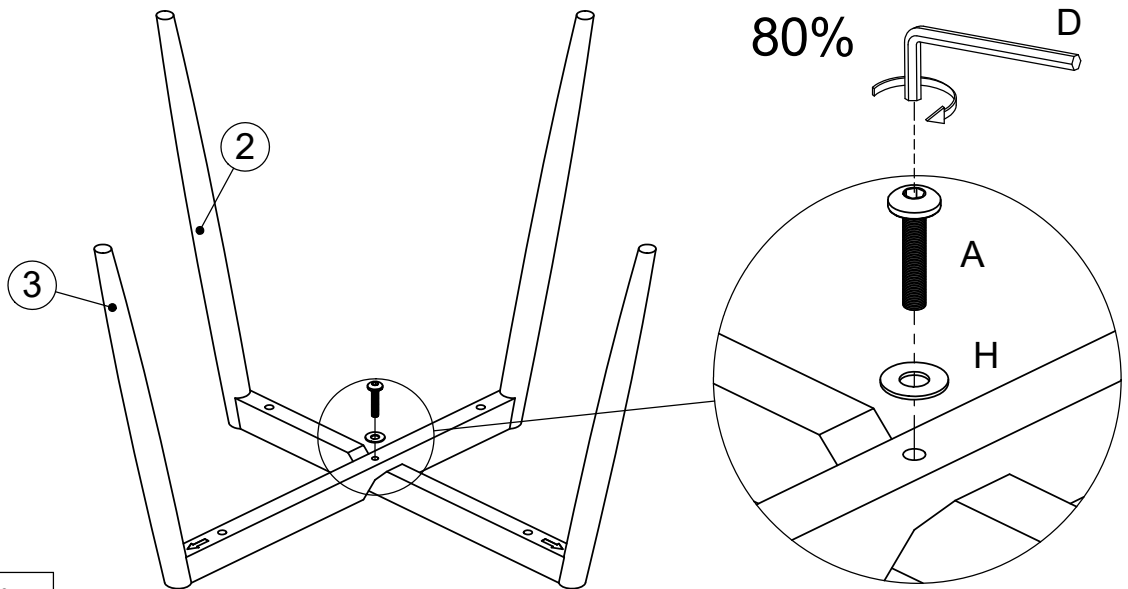

Ref	Dimensions	Visual	Qty	Ctn
3	67x40cm		1	1

Fixtures and fittings supplied (actual size)

Ref	Dimensions	Qty	*Extra Fittings
A	M6 x 30mm	1	1
G	M6 x 50mm	4	1

Fixtures and fittings supplied(not to scale)

Ref	Dimensions	Visual	Qty
D	5mm		1

Ref	Dimensions	Visual	Qty	*Extra Fittings
H	18mm		5	1

1

2

H x 1 18mm

D x 1 5mm

A x 1 6 x 30mm

Do not fully tighten at this stage.

3