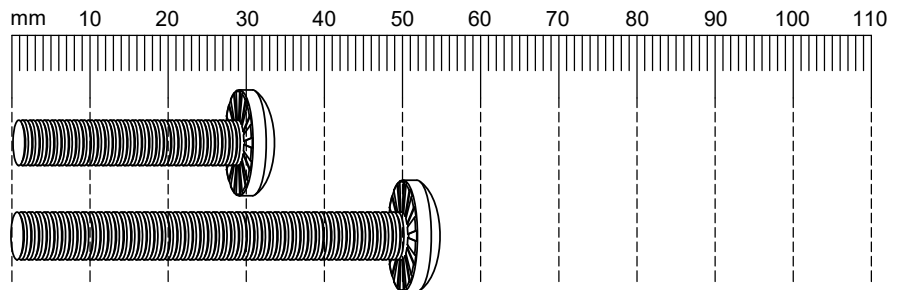

To View our full furniture range please visit www.next.co.uk

GETTING TO KNOW YOUR PRODUCT

Components supplied. Please use this guide if you require replacement parts.

Ref	Dimensions	Visual	Qty	Ctn
1	58x46cm		1	1
2	67x40cm		1	1

Ref	Dimensions	Visual	Qty	Ctn
3	67x40cm		1	1

Fixtures and fittings supplied (actual size)

Ref	Dimensions	Qty	*Extra Fittings
A	M6 x 30mm	1	1
G	M6 x 50mm	4	1

Fixtures and fittings supplied(not to scale)

Ref	Dimensions	Visual	Qty
D	5mm		1