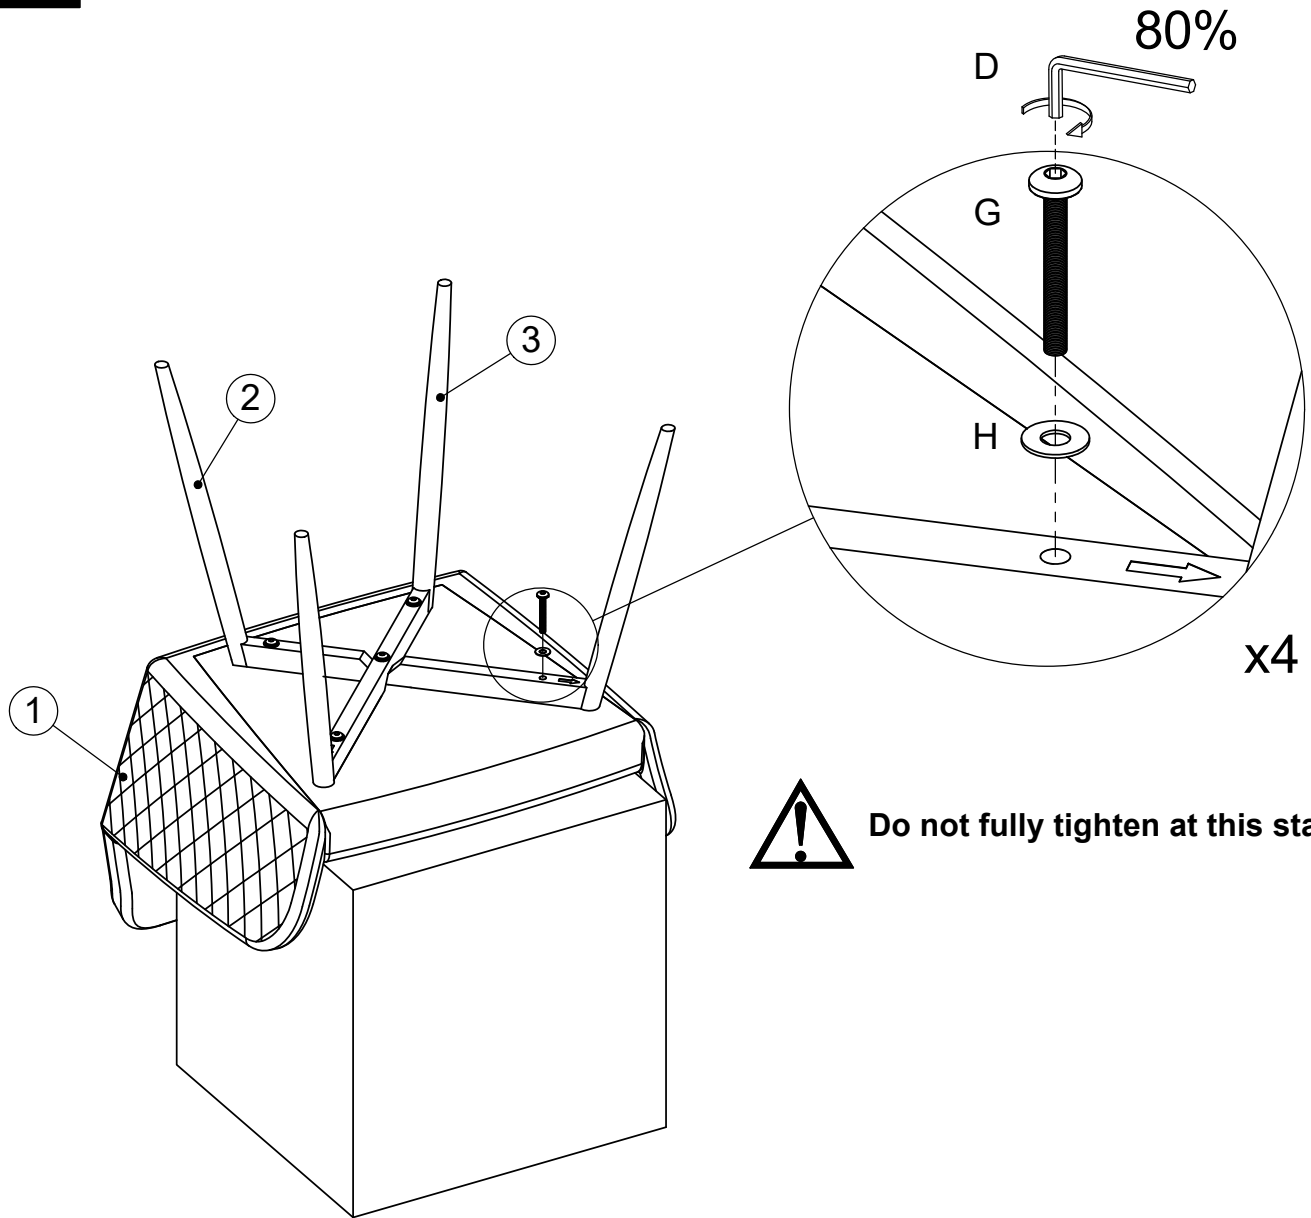

Ref	Dimensions	Visual	Qty	Ctn
3	67x40cm		1	1

Fixtures and fittings supplied (actual size)

Ref	Dimensions	Qty	*Extra Fittings
A	M6 x 30mm	1	1
G	M6 x 50mm	4	1

Fixtures and fittings supplied(not to scale)

Ref	Dimensions	Visual	Qty
D	5mm		1

Ref	Dimensions	Visual	Qty	*Extra Fittings
H	18mm		5	1

1

2

H x 1 18mm

D x 1 5mm

A x 1 6 x 30mm

Do not fully tighten at this stage.

3

H x 4 18mm

D x 1 5mm

G x 4 6 x 50mm

4

5

Warnings

We suggest you retain these instructions for future reference.

Keep fittings out of children's reach and keep children well away from construction area.