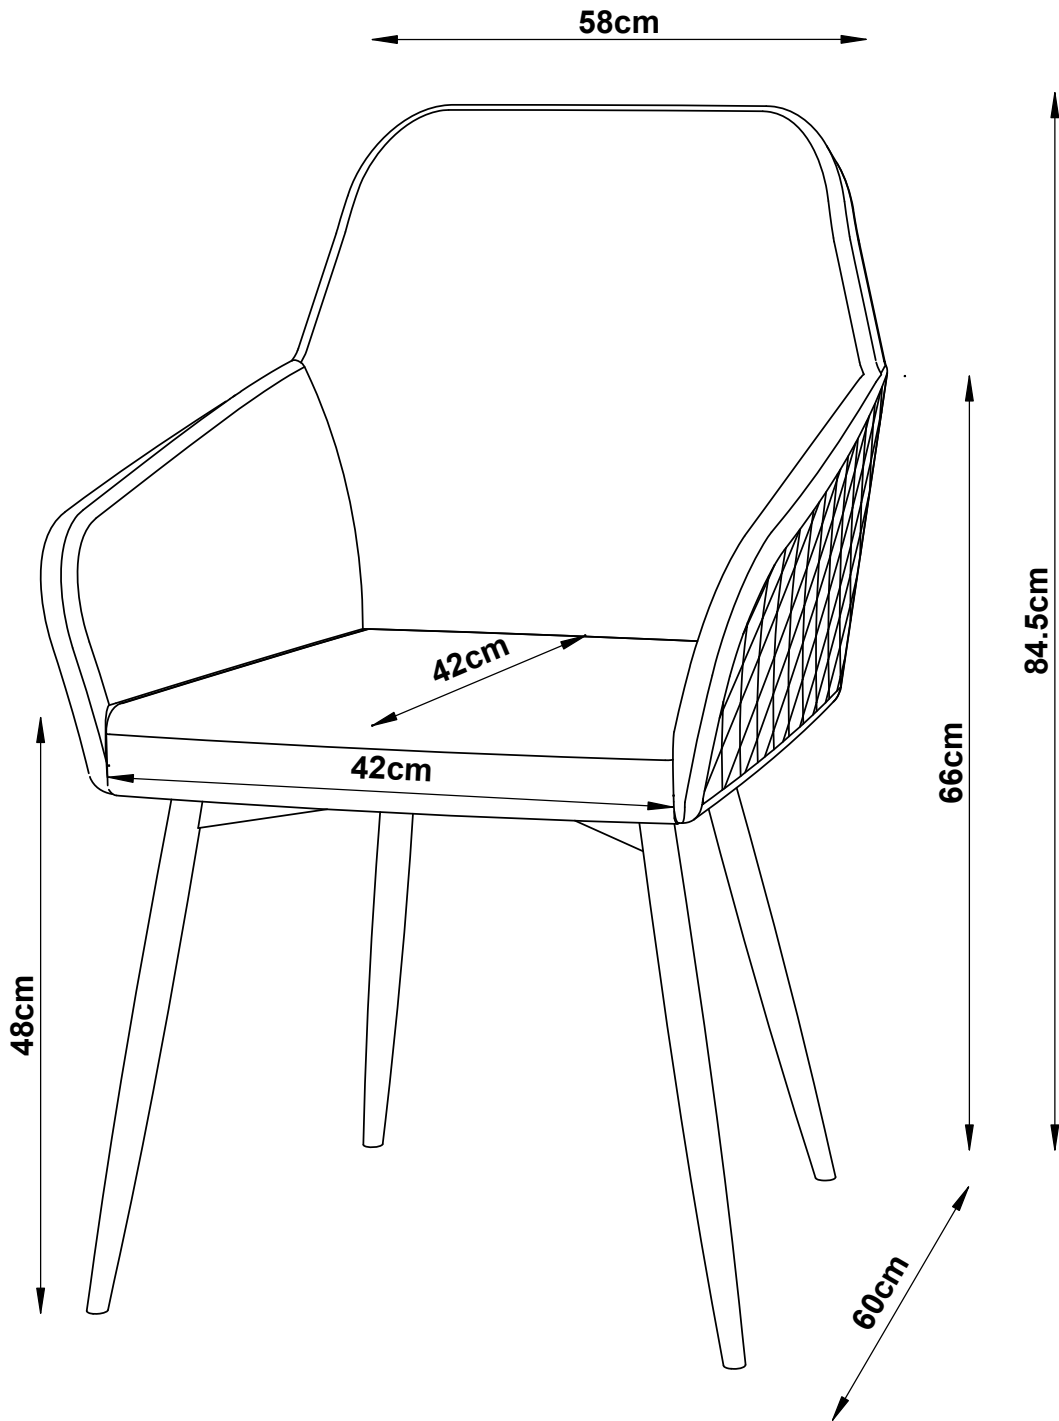

NEXT

HAMILTON ARM DINING CHAIR NEW ZIP

Assembly instructions