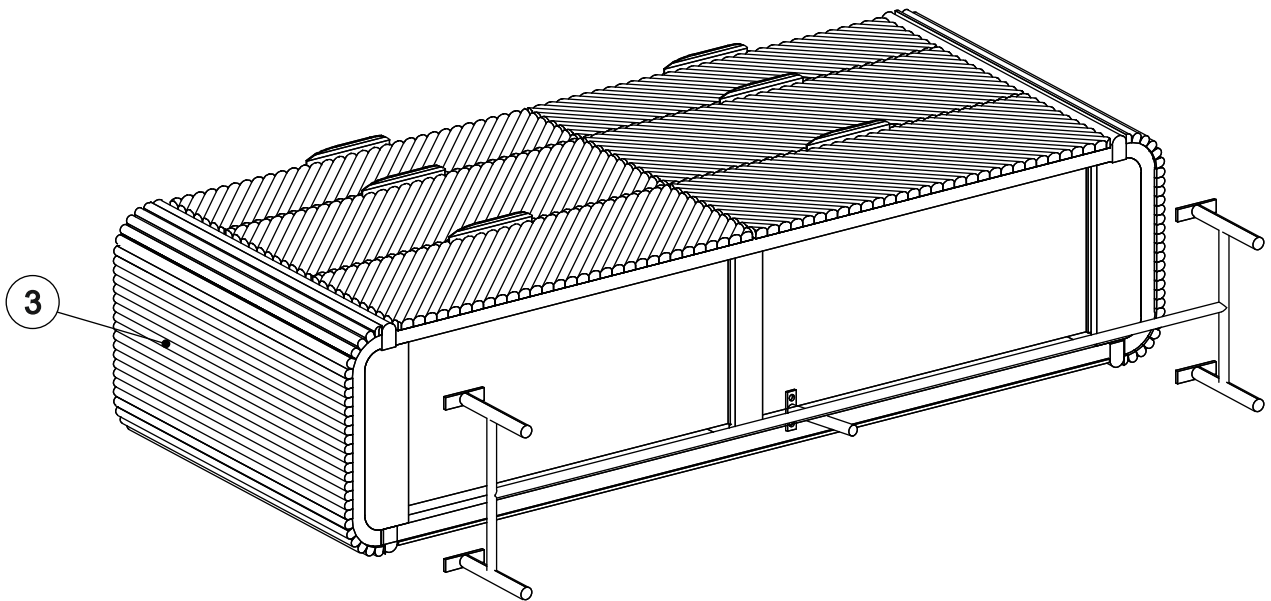

VALENCIA XL SUPER WIDE CHEST - Q72987/H19222 Assembly instructions

3.

Note: Match the labels e.g. A on leg to A on wooden part