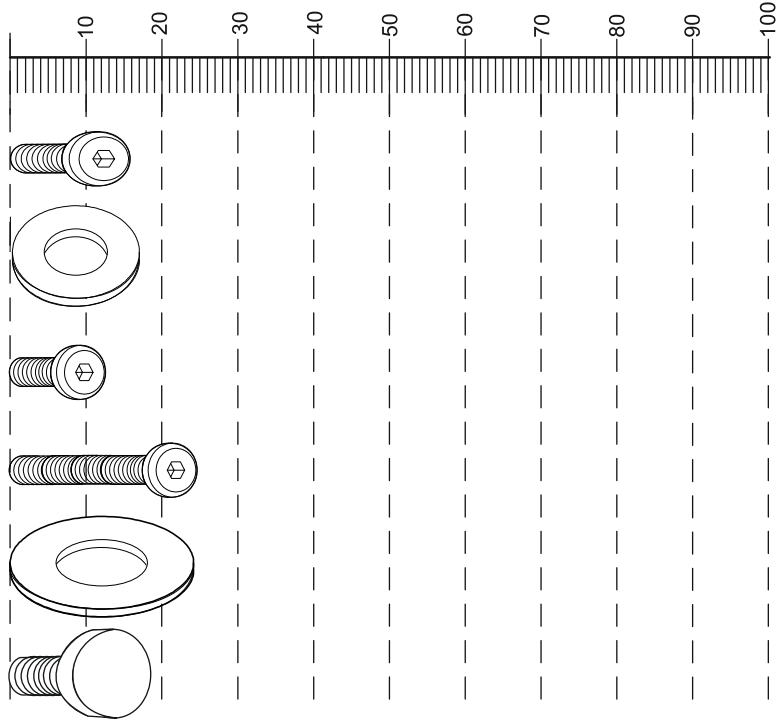

CALL: 0333 777 8999

VALENCIA XL SUPER WIDE CHEST
- Q72987/H19222
 Assembly instructions

GETTING TO KNOW YOUR PRODUCT

Product supplied.

| Ref | Dimensions | Visual | Qty | Ctn |
|-----|---------------|---|-----|-----|
| 1 | 76 x 38cm |  | 1 | 1 |
| 2 | 75 x 38cm |  | 1 | 1 |
| 3 | 149 x 60.5cm |  | 1 | 1 |
| 4 | 16.5 x 28cm |  | 2 | 1 |
| 5 | 132.3 x 1.6cm |  | 1 | 1 |
| 6 | 17 x 7cm |  | 1 | 1 |

VALENCIA XL SUPER WIDE CHEST - Q72987/H19222 Assembly instructions

| Fixtures and Fittings supplied (actual size) | | | |
|--|------------|-----|-----------|
| Ref | Dimensions | Qty | Spare Qty |
| A | 6 x 16mm | 10 | 2 |
| B | ∅16mm | 10 | 2 |
| C | 6 x 12mm | 2 | 1 |
| D | 6 x 25mm | 2 | 1 |
| E | ∅25mm | 2 | 1 |
| F | 20 x 18mm | NA | 1 |