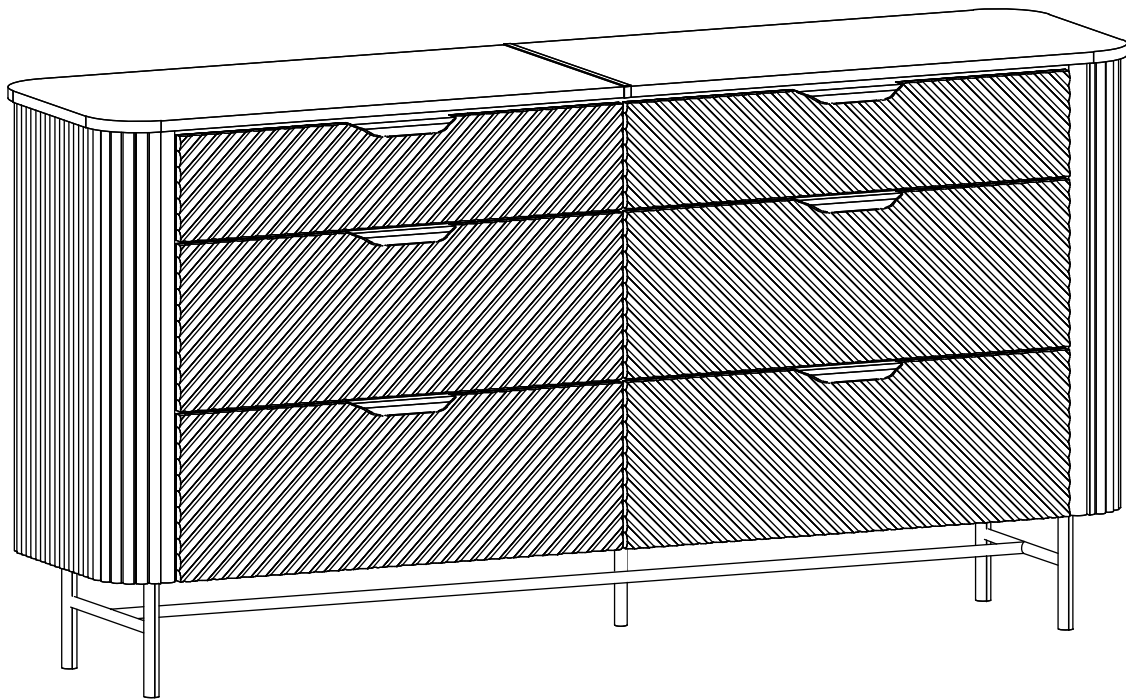

NEXT

VALENCIA

XL SUPER WIDE CHEST - Q72987/H19222

Assembly instructions

Actual product size

H78 x W150 x D38 cm

IMPORTANT - RETAIN FOR FUTURE REFERENCE

Need Help ?