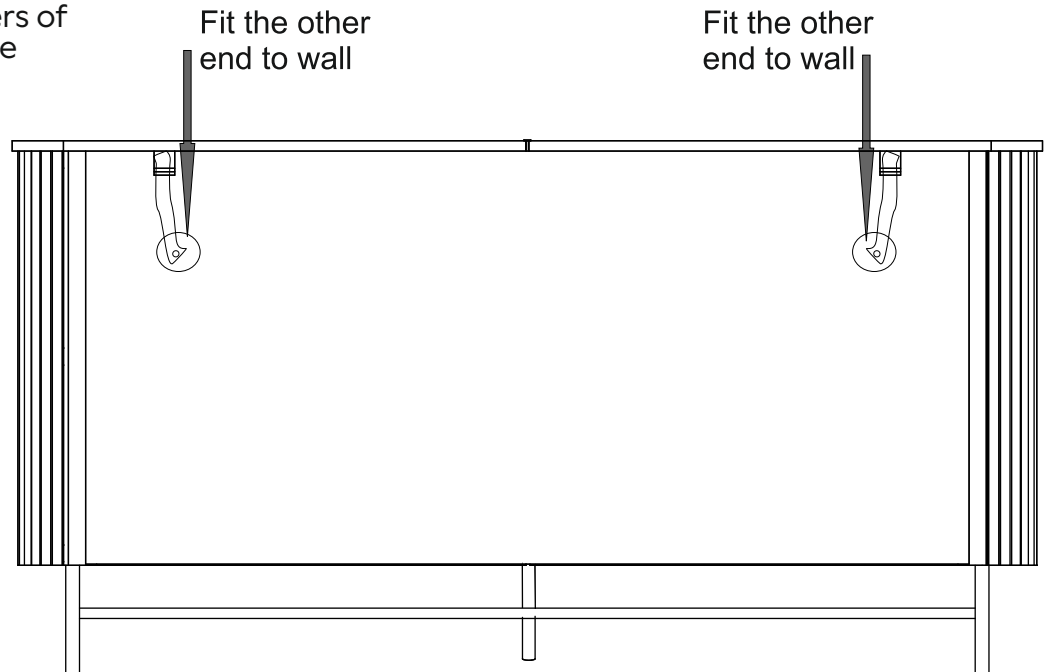

Note: Fit the other end of anti-tip straps provided on both top corners of the rear side of the product to wall