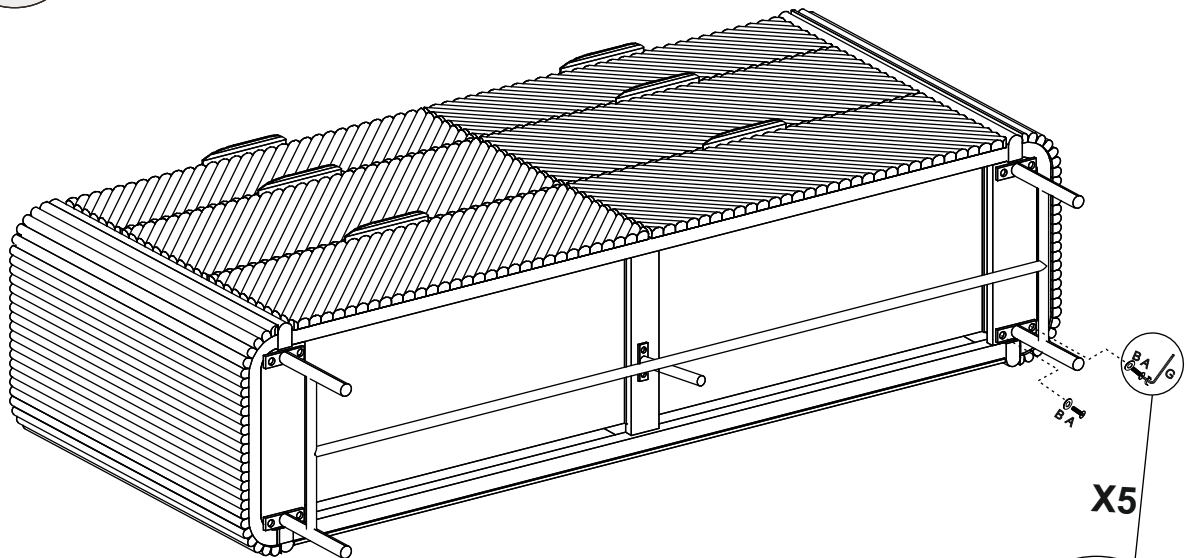

4.

Note: Do not fully tighten until all fittings are in position.