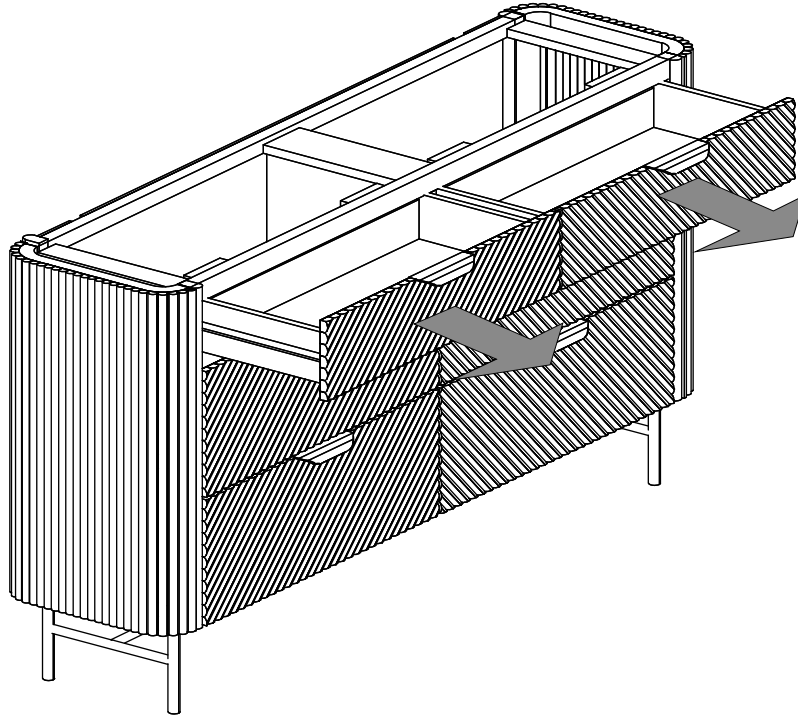

VALENCIA XL SUPER WIDE CHEST - Q72987/H19222 Assembly instructions

5.