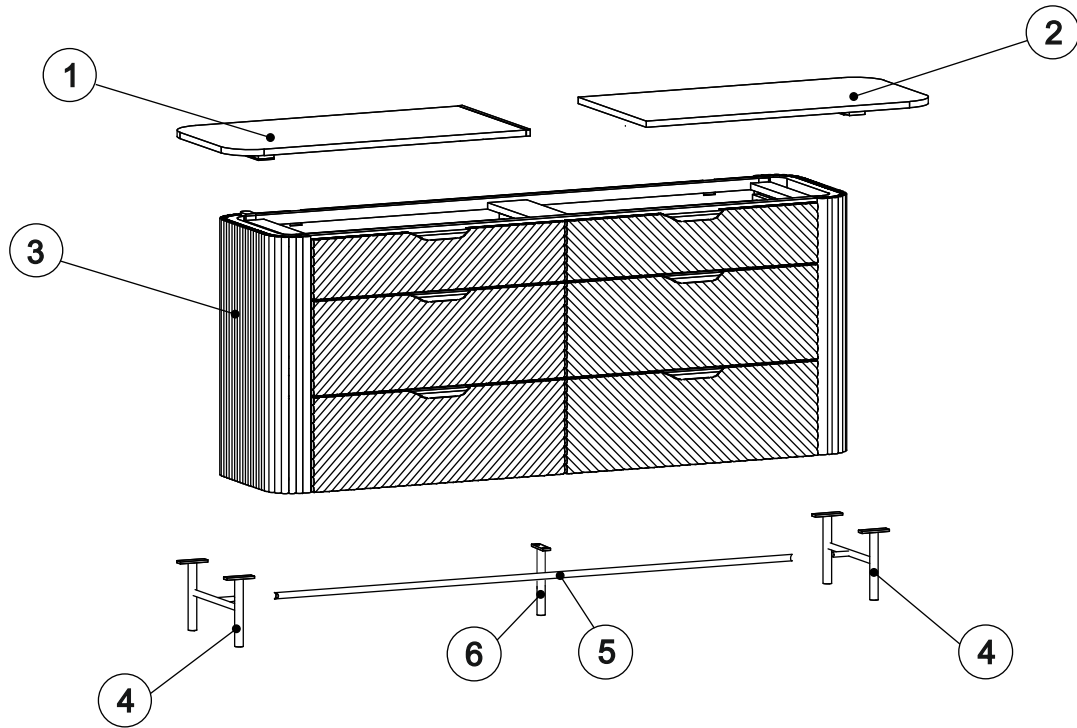

CALL: 0333 777 8999

VALENCIA XL SUPER WIDE CHEST
- Q72987/H19222
 Assembly instructions

GETTING TO KNOW YOUR PRODUCT

Product supplied.

| Ref | Dimensions | Visual | Qty | Ctn |
|-----|---------------|---|-----|-----|
| 1 | 76 x 38cm |  | 1 | 1 |
| 2 | 75 x 38cm |  | 1 | 1 |
| 3 | 149 x 60.5cm |  | 1 | 1 |
| 4 | 16.5 x 28cm |  | 2 | 1 |
| 5 | 132.3 x 1.6cm |  | 1 | 1 |
| 6 | 17 x 7cm |  | 1 | 1 |