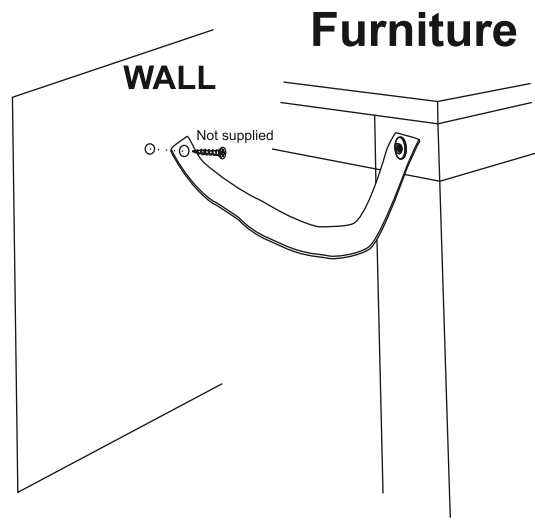

3.

Note: Match the labels e.g. A on leg to A on wooden part

4.

Note: Do not fully tighten until all fittings are in position.

X5

| | | | | | | | |
|---|----------|----|---|---|----|---|---|
| A | 6 x 16mm | 10 |  | G | NA | 1 |  |
| B | Ø16mm | 10 |  | | | | |

8.

VALENCIA XL SUPER WIDE CHEST - Q72987/H19222 Assembly instructions

9.

We recommend the use of the wall attachment bracket/strap provided for safety reasons. Secure the strap to the wall with an appropriate screw and wall plug for your wall type (not provided). To hide the strap behind the unit, drill the hole lower than the top of unit.

Warning: Always ensure intended wall area to be drilled is free from hidden electrical wires, water and gas pipes. NB: Wall fixings are not included—Please source suitable fixing for your wall type. If in doubt please consult a qualified trades person. Please ensure you secure your product to the wall for your and your family's safety before you use it.