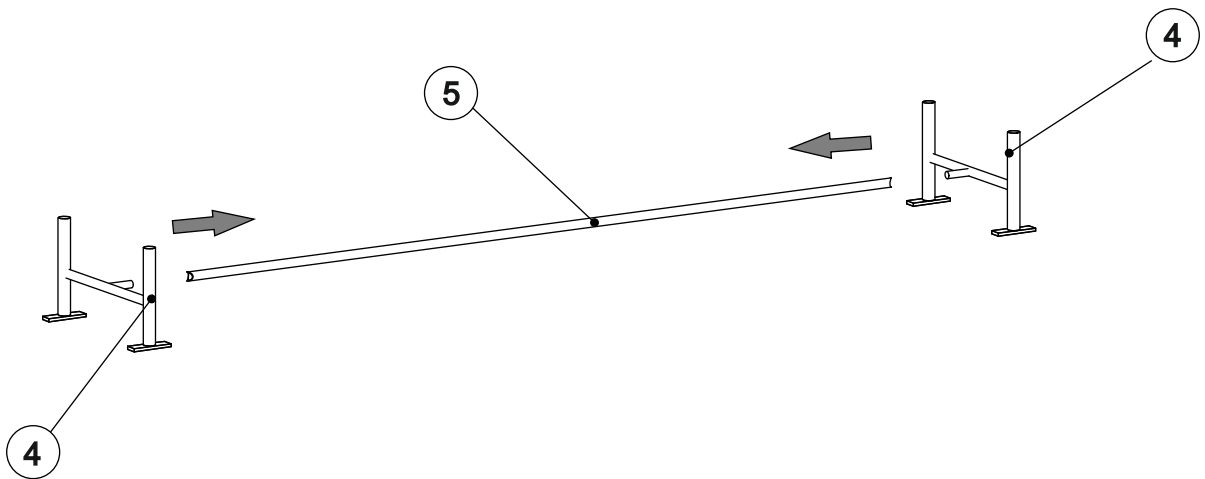

| Fixtures and fittings supplied (not to scale) | | | |
|---|-----|-------|---|
| Ref | Qty | Spare | Visual |
| G | 1 | N/A |  |

VALENCIA XL SUPER WIDE CHEST

- Q72987/H19222

Assembly instructions

1.

Note: Match the labels e.g. A on leg to A on rail