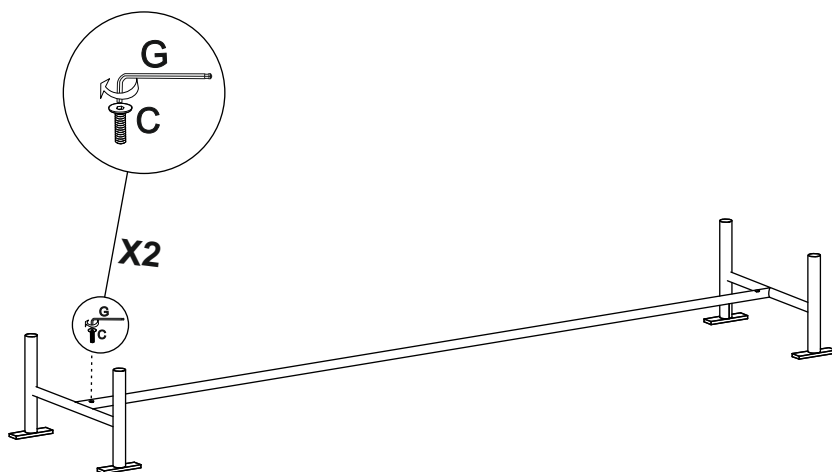

2.

Note: Do not fully tighten until all fittings are in position.