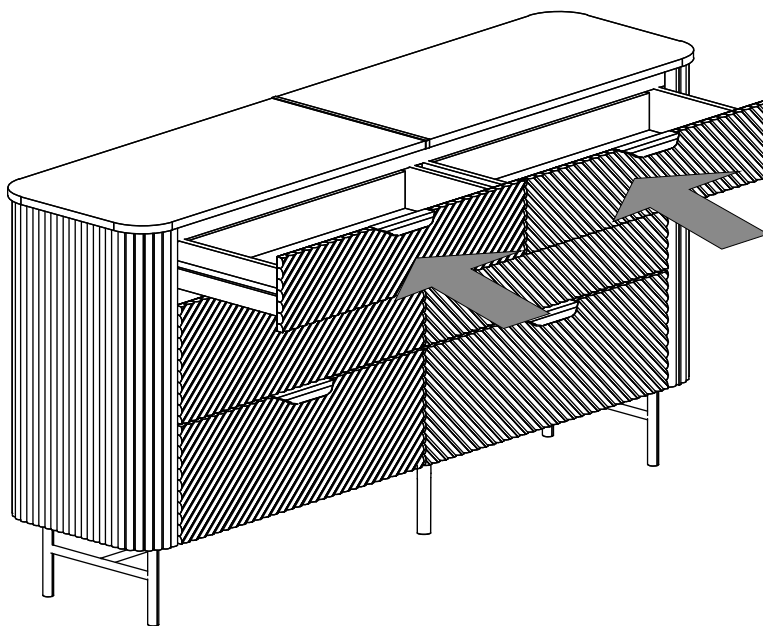

VALENCIA XL SUPER WIDE CHEST - Q72987/H19222 Assembly instructions

7.

Note: Twist the bracket to lock the top

8.