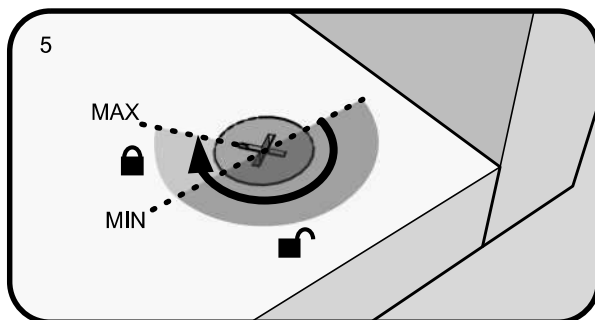

Line up the arrow on the CAM with the PIN.

Push the pins into the holes in the panel to be joined.

Make sure there is no gap between the panels.

Use a cross-point screwdriver (PH2 or PZ2 is ideal) to tighten the cams and lock the panels together.

The panels are locked when each cam is turned to between 1/2 and 2/3 of a full turn (Maximum rotation)

Fixtures and fittings supplied (actual size)

| Ref | Dimensions | Qty | Spare Qty |
|------|------------|-----|-----------|
| S41 | Ø4x16mm | 1 | 1 |
| P3 | Ø5x16mm | 20 | 2 |
| U139 | Ø4.5x15mm | 8 | 1 |
| V59 | Ø6x35mm | 4 | 1 |
| D6 | Ø7.8x30mm | N/A | 2 |
| B8 | Ø8x38mm | N/A | 2 |
| B3 | Ø15x12mm | N/A | 2 |