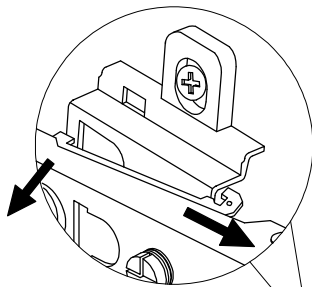

19

Install hinge

Remove hinge

Adjust Hinge Position

NEXT

RIBBED WOOD TALL CONSOLE Q73724

Actual product size
H160x W42x D30 cm

NEXT