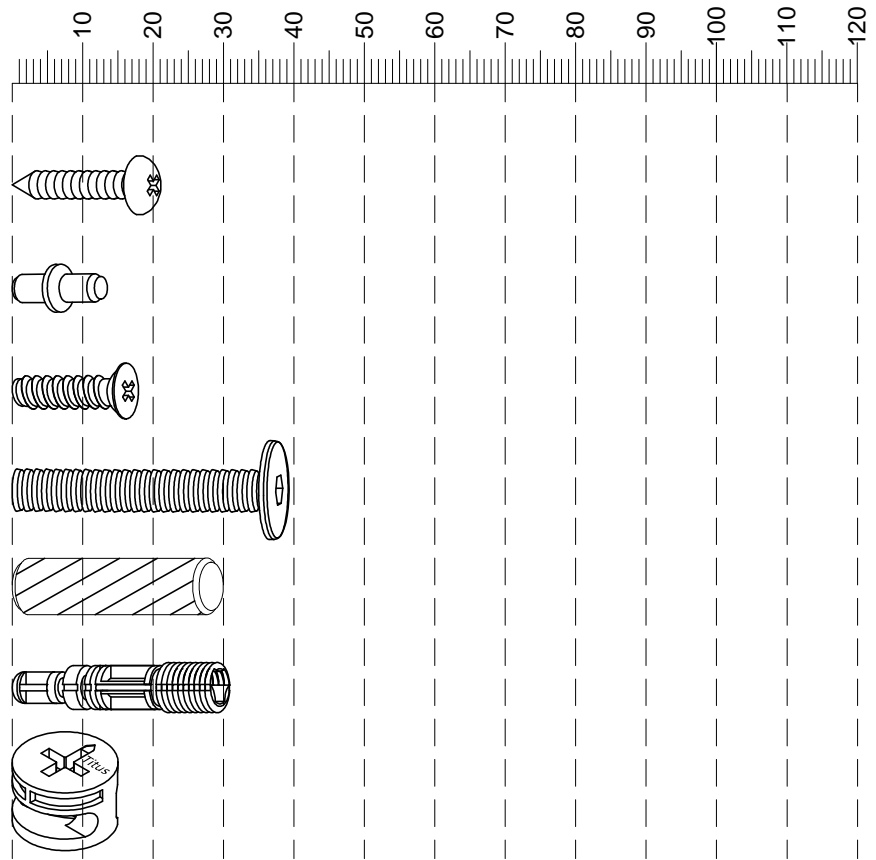

Components supplied. Please use this guide if you require replacement parts.

| Ref | Dimensions | Visual | Qty | Ctn |
|-----|------------|---|-----|-----|
| 1 | 27.5x76cm |  | 1 | 1 |
| 2 | 8x76cm |  | 1 | 1 |
| 3 | 27.5x39cm |  | 1 | 1 |
| 4 | 27.5x39cm |  | 1 | 1 |
| 5 | 9.5x78.5cm |  | 1 | 1 |
| 6 | 30x157cm |  | 1 | 1 |
| 7 | 27.5x39cm |  | 1 | 1 |
| 8 | 30x77cm |  | 1 | 1 |
| 9 | 39.5x77cm |  | 1 | 1 |
| 10 | 30x157cm |  | 1 | 1 |

| Ref | Dimensions | Visual | Qty | Ctn |
|-----|-------------|---|-----|-----|
| 11 | 3x25.5cm |  | 1 | 1 |
| 12 | 3x25.5cm |  | 1 | 1 |
| 13 | 3x39.5cm |  | 1 | 1 |
| 14 | 25.5x29cm |  | 2 | 1 |
| 15 | 25.5x38.5cm |  | 1 | 1 |
| 16 | 7.5x26cm |  | 2 | 1 |
| 17 | 28.5x78.5cm |  | 1 | 1 |
| 18 | 38x78.5cm |  | 1 | 1 |

Line up the arrow on the CAM with the PIN.

Push the pins into the holes in the panel to be joined.

Make sure there is no gap between the panels.

Use a cross-point screwdriver (PH2 or PZ2 is ideal) to tighten the cams and lock the panels together.

The panels are locked when each cam is turned to between 1/2 and 2/3 of a full turn (Maximum rotation)

Fixtures and fittings supplied (actual size)

| Ref | Dimensions | Qty | Spare Qty |
|------|------------|-----|-----------|
| S41 | Ø4x16mm | 1 | 1 |
| P3 | Ø5x16mm | 20 | 2 |
| U139 | Ø4.5x15mm | 8 | 1 |
| V59 | Ø6x35mm | 4 | 1 |
| D6 | Ø7.8x30mm | N/A | 2 |
| B8 | Ø8x38mm | N/A | 2 |
| B3 | Ø15x12mm | N/A | 2 |