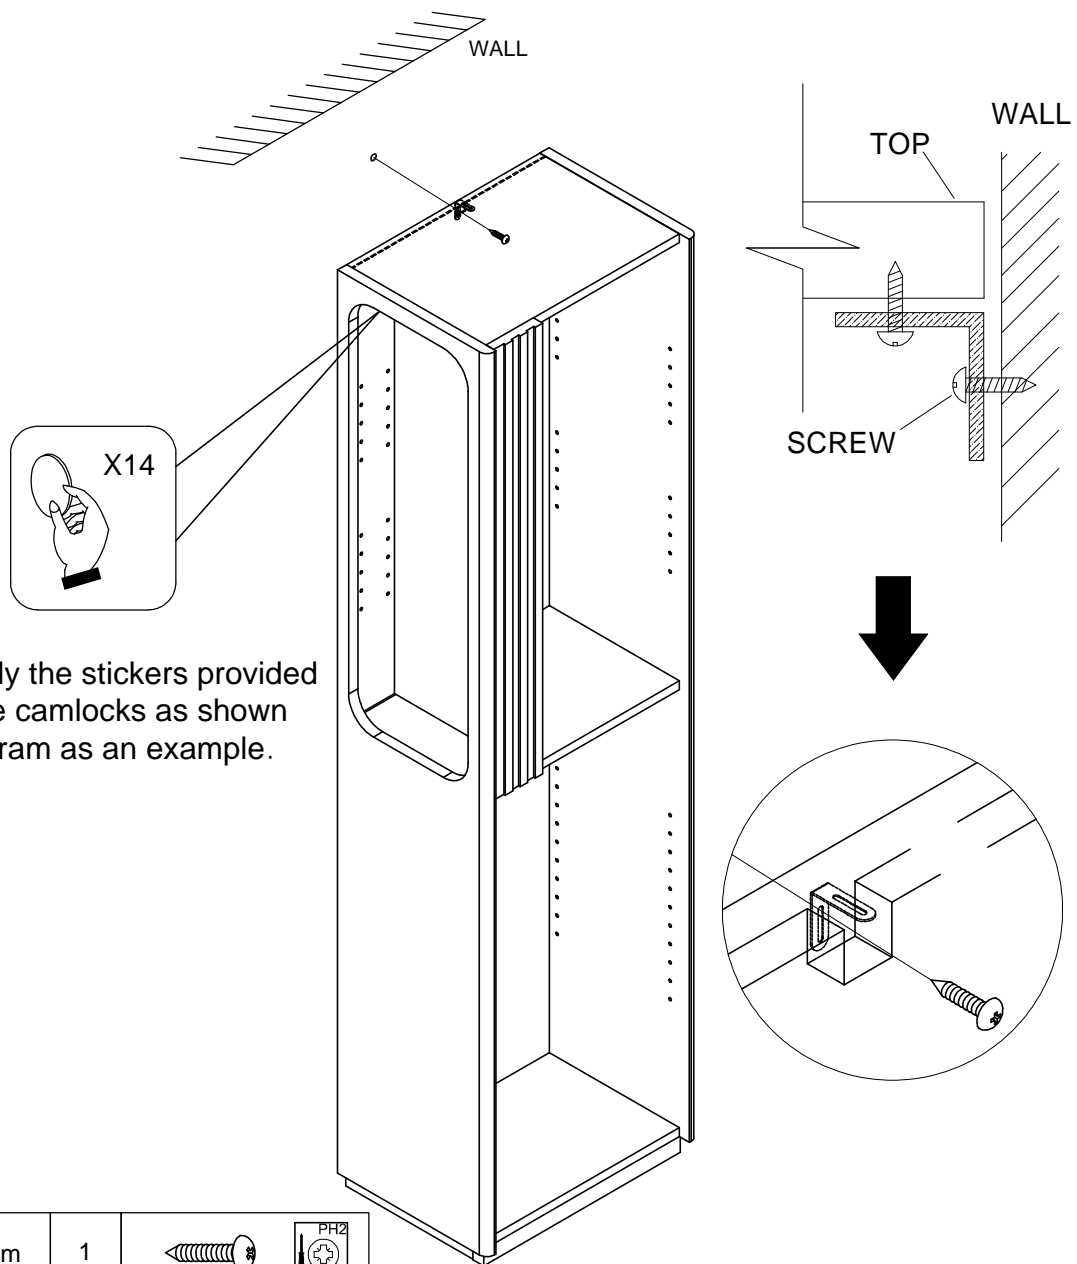

RIBBED WOOD TALL CONSOLE Q73724 Assembly instructions

13

| | | | | |
|-----|-----|----|---|---|
| T38 | N/A | 12 |  |  not supplied |
|-----|-----|----|---|---|

14

We recommend the use of the wall attachment bracket/strap provided for safety reasons. Move unit into desired position. Secure the 1X"L" metal brackets to the wall with an appropriate screw and wall plug for your wall type (not provided).

Warning: Always ensure intended wall area to be drilled is free from hidden electrical wires, water and gas pipes.

NB: Wall fixings are not included-Please source suitable fixing for your wall type. If in doubt please consult a qualified trades person.