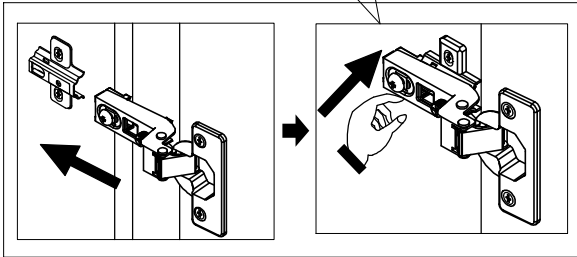

19

Install hinge

Remove hinge

Adjust Hinge Position

NEXT

RIBBED WOOD TALL CONSOLE Q73724

Actual product size
H160x W42x D30 cm

NEXT