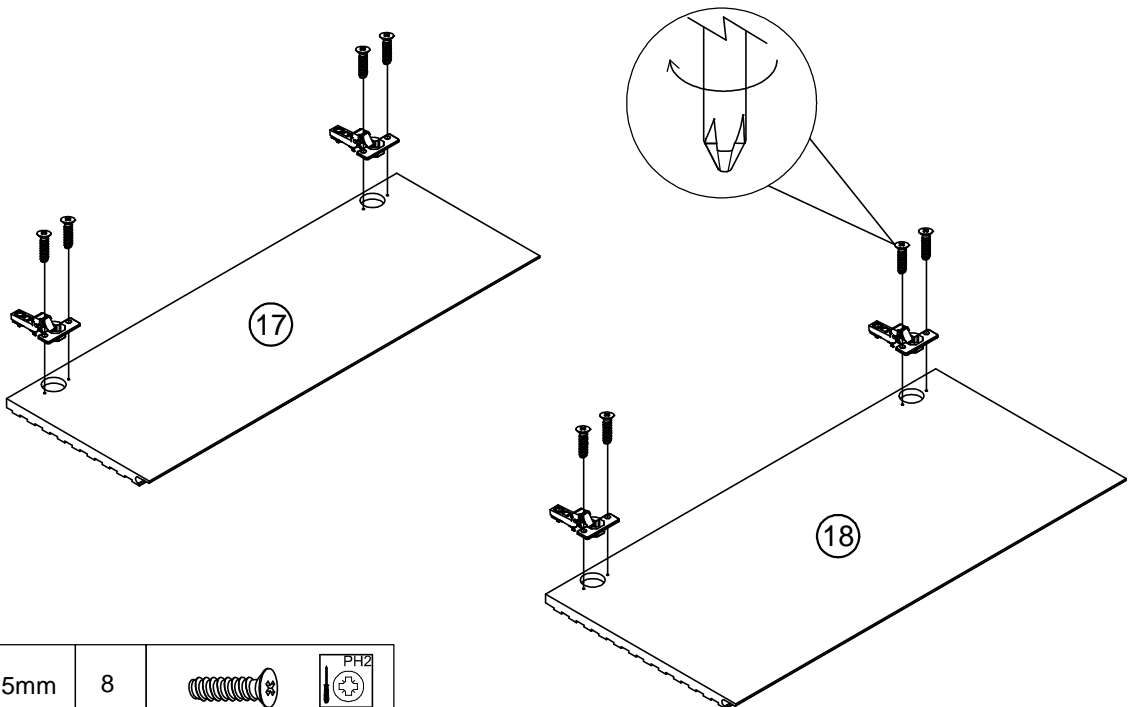

U139	Ø4.5 x 15mm	8	 not supplied
C11	N/A	4