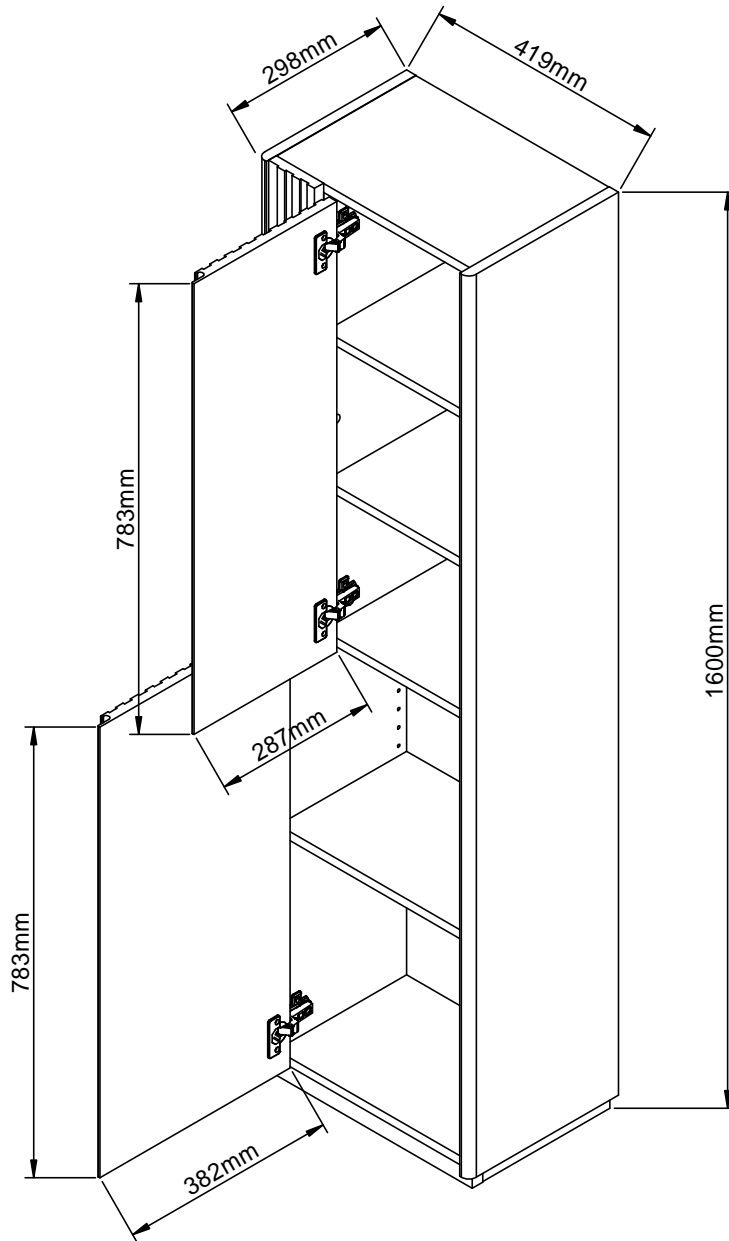

19

Install hinge

Remove hinge

Adjust Hinge Position

NEXT

RIBBED WOOD TALL CONSOLE Q73724

Actual product size
H160x W42x D30 cm

NEXT