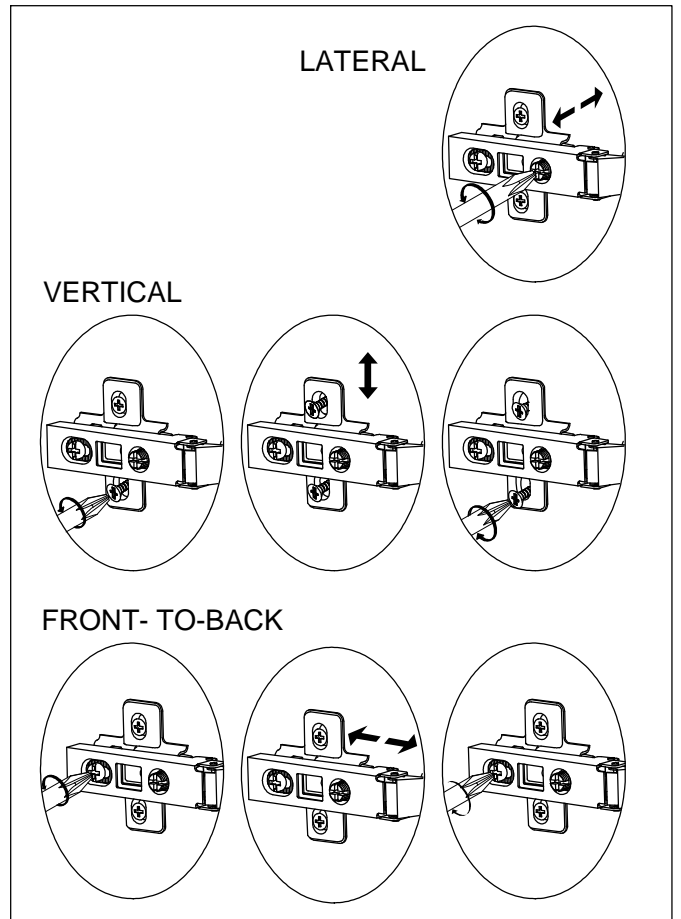

19

Install hinge

Remove hinge

Adjust Hinge Position

NEXT

RIBBED WOOD TALL CONSOLE Q73724

Actual product size
H160x W42x D30 cm

NEXT