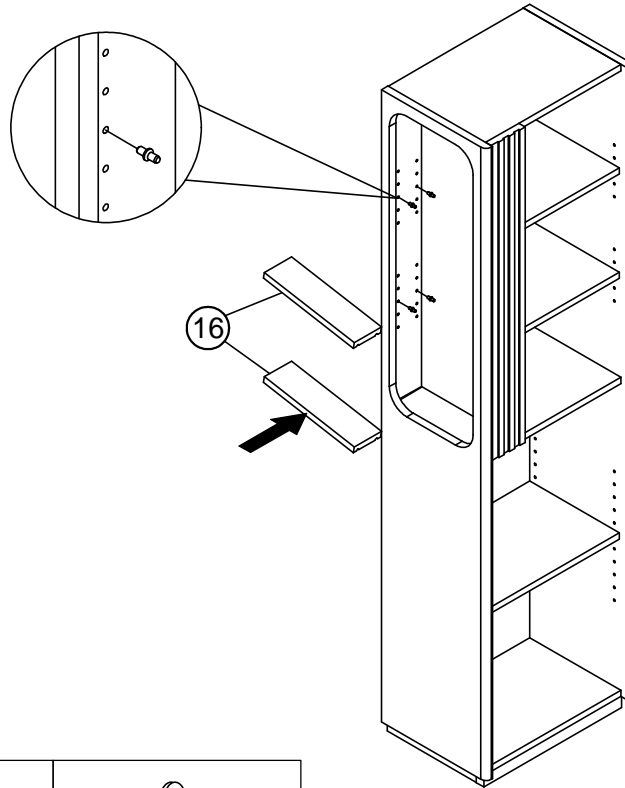

Ø5 x 16mm

4

NEXT

RIBBED WOOD TALL CONSOLE Q73724 Assembly instructions

17

| | | | |
|----|-----------|---|---|
| P3 | Ø5 x 16mm | 8 |  |
|----|-----------|---|---|

18

| | | | |
|------|-------------|---|---|
| U139 | Ø4.5 x 15mm | 8 |   not supplied |
| C11 | N/A | 4 |  |

19

Install hinge

Remove hinge

Adjust Hinge Position

NEXT

RIBBED WOOD TALL CONSOLE Q73724

Actual product size
H160x W42x D30 cm

NEXT