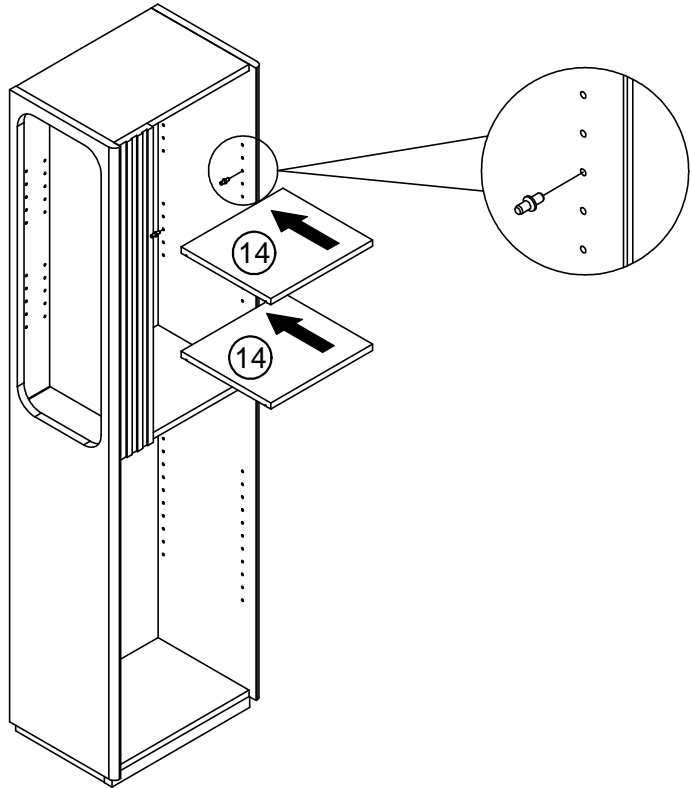

NEXT

RIBBED WOOD TALL CONSOLE Q73724 Assembly instructions

15