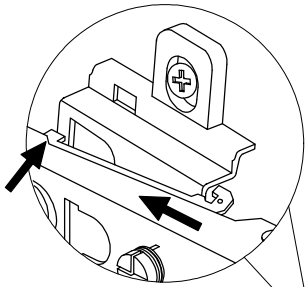

19

Install hinge

Remove hinge

Adjust Hinge Position

NEXT

RIBBED WOOD TALL CONSOLE Q73724

Actual product size
H160x W42x D30 cm

NEXT