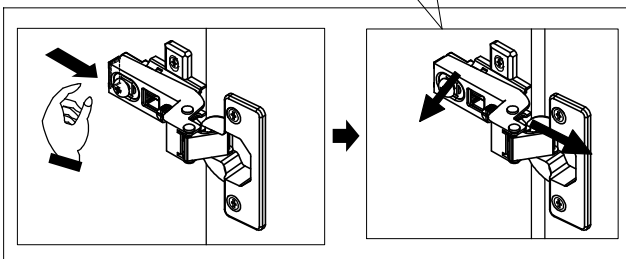

19

Install hinge

Remove hinge

Adjust Hinge Position

NEXT

RIBBED WOOD TALL CONSOLE Q73724

Actual product size
H160x W42x D30 cm

NEXT