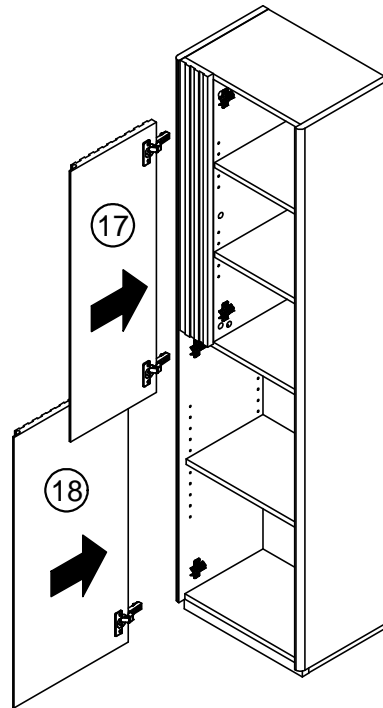

Ø5 x 16mm

4

NEXT

RIBBED WOOD TALL CONSOLE Q73724 Assembly instructions

17

| | | | |
|----|-----------|---|---|
| P3 | Ø5 x 16mm | 8 |  |
|----|-----------|---|---|

18

| | | | |
|------|-------------|---|---|
| U139 | Ø4.5 x 15mm | 8 |   not supplied |
| C11 | N/A | 4 |  |

19

Install hinge

Remove hinge

Adjust Hinge Position

NEXT

RIBBED WOOD TALL CONSOLE Q73724

Actual product size
H160x W42x D30 cm

NEXT