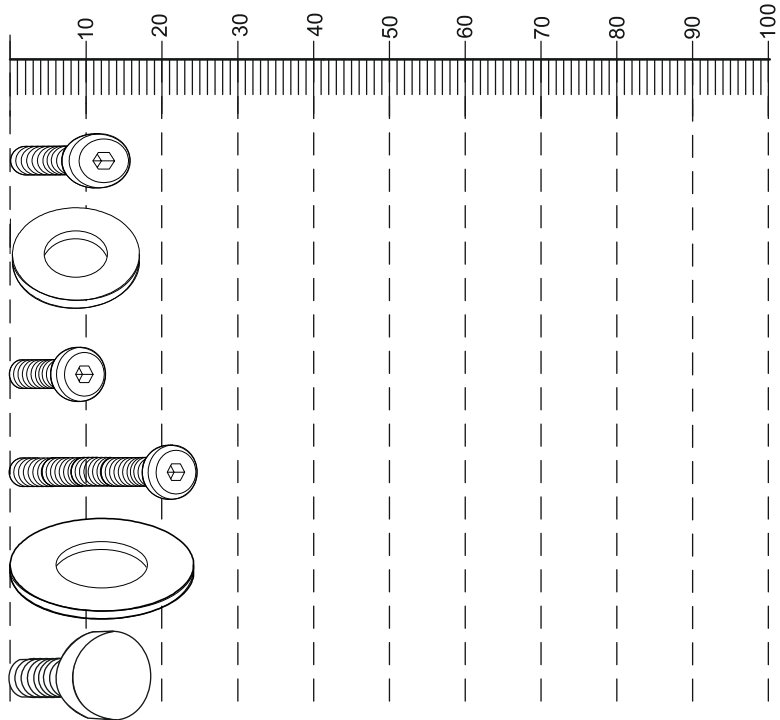

VALENCIA XL TV UNIT

- Q87696/Q87644

Assembly instructions

Fixtures and Fittings supplied (actual size)			
Ref	Dimensions	Qty	Spare Qty
A	6 x 16mm	10	2
B	∅16mm	10	2
C	6 x 12mm	2	1
D	6 x 25mm	6	1
E	∅25mm	6	1
F	20 x 18mm	NA	1

Fixtures and fittings supplied (not to scale)			
Ref	Qty	Spare	Visual
G	1	N/A