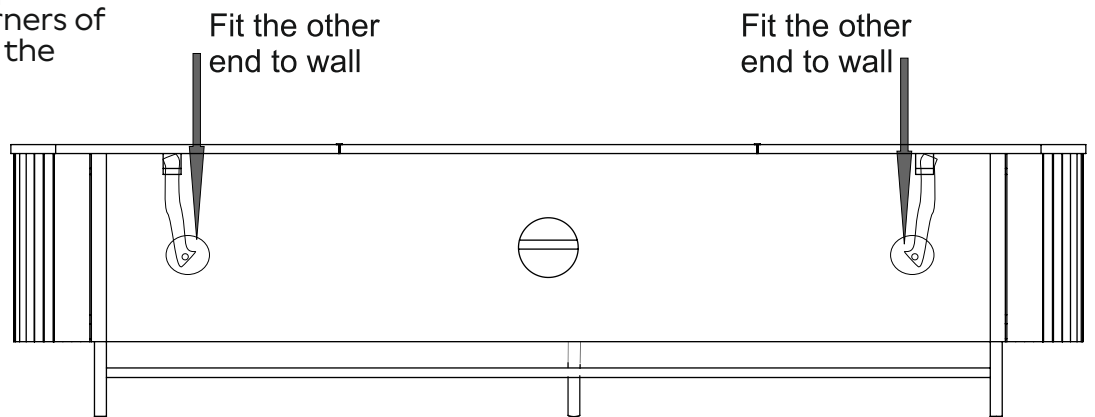

# VALENCIA XL TV UNIT - Q87696/Q87644 Assembly instructions

9.

We recommend the use of the wall attachment bracket/strap provided for safety reasons. Secure the strap to the wall with an appropriate screw and wall plug for your wall type (not provided). To hide the strap behind the unit, drill the hole lower than the top of unit.

**Warning:** Always ensure intended wall area to be drilled is free from hidden electrical wires, water and gas pipes. NB: Wall fixings are not included—Please source suitable fixing for your wall type. If in doubt please consult a qualified trades person. Please ensure you secure your product to the wall for your and your family's safety before you use it.

Note: Fit the other end of anti-tip straps provided on both top corners of the rear side of the product to wall