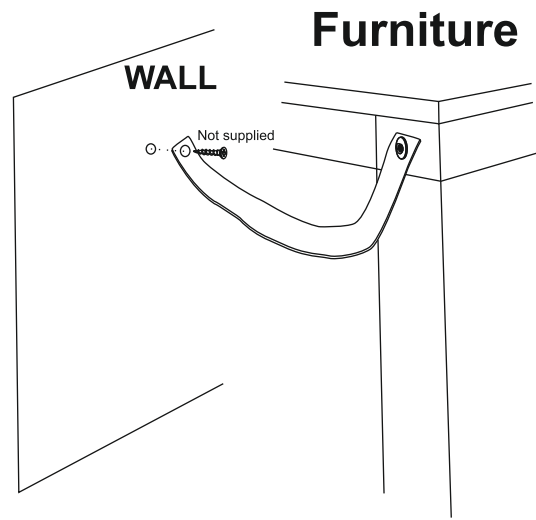

VALENCIA XL TV UNIT - Q87696/Q87644 Assembly instructions

9.

We recommend the use of the wall attachment bracket/strap provided for safety reasons. Secure the strap to the wall with an appropriate screw and wall plug for your wall type (not provided). To hide the strap behind the unit, drill the hole lower than the top of unit.

Warning: Always ensure intended wall area to be drilled is free from hidden electrical wires, water and gas pipes. NB: Wall fixings are not included—Please source suitable fixing for your wall type. If in doubt please consult a qualified trades person. Please ensure you secure your product to the wall for your and your family's safety before you use it.