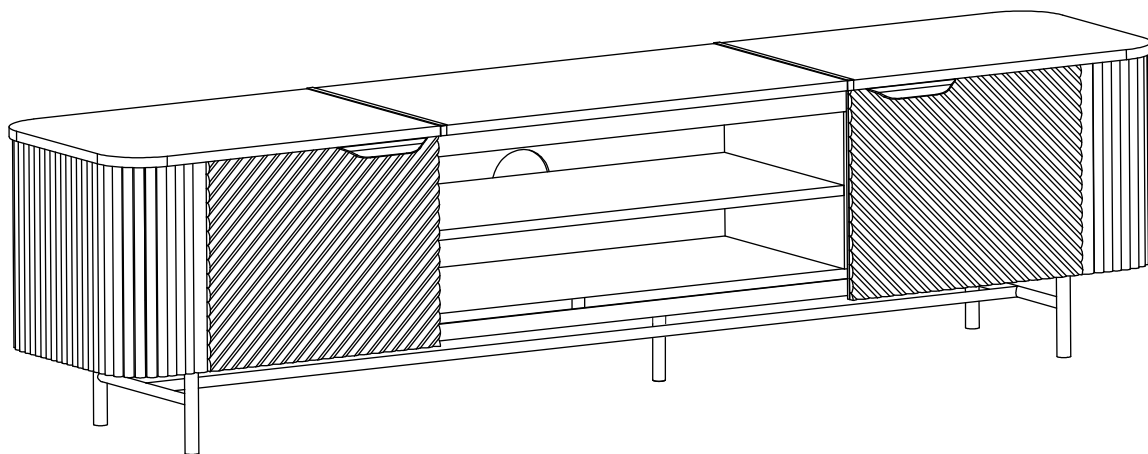

# NEXT

VALENCIA

XL TV UNIT - Q87696/Q87644

Assembly instructions

Actual product size

H45.5 x W180 x D38 cm

**IMPORTANT - RETAIN FOR FUTURE REFERENCE**

**Need Help ?**