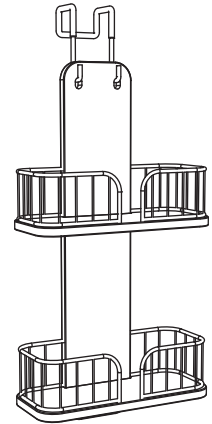

BRONX WOOD SHOWER CADDY

Item no.Q95189

NEXT

Helpline

If you have any problems with this product please contact customer services Tel: 0333 777 8000

Important

- We suggest you spend a short time reading through this leaflet and then follow the simple step by step instructions.
- Carefully check that you have all parts before beginning assembly.
- We suggest you retain these instructions for future reference.
- Made in China.

Care instructions

- Wipe occasionally with a soft cloth slightly dampened with water.
- Then buff with a dry clean soft cloth.

Warning

Name and Address : Next Retail Ltd.Desford Road Enderby,Leicester LE19 4AT
Next Retail (Ireland) Ltd, D02 ED70

Style NO. Q95189

Fitting

Assembly Instructions

Step 1. You can use either hook B or C to hang on the caddy (A).

Scheme 1

Scheme 2