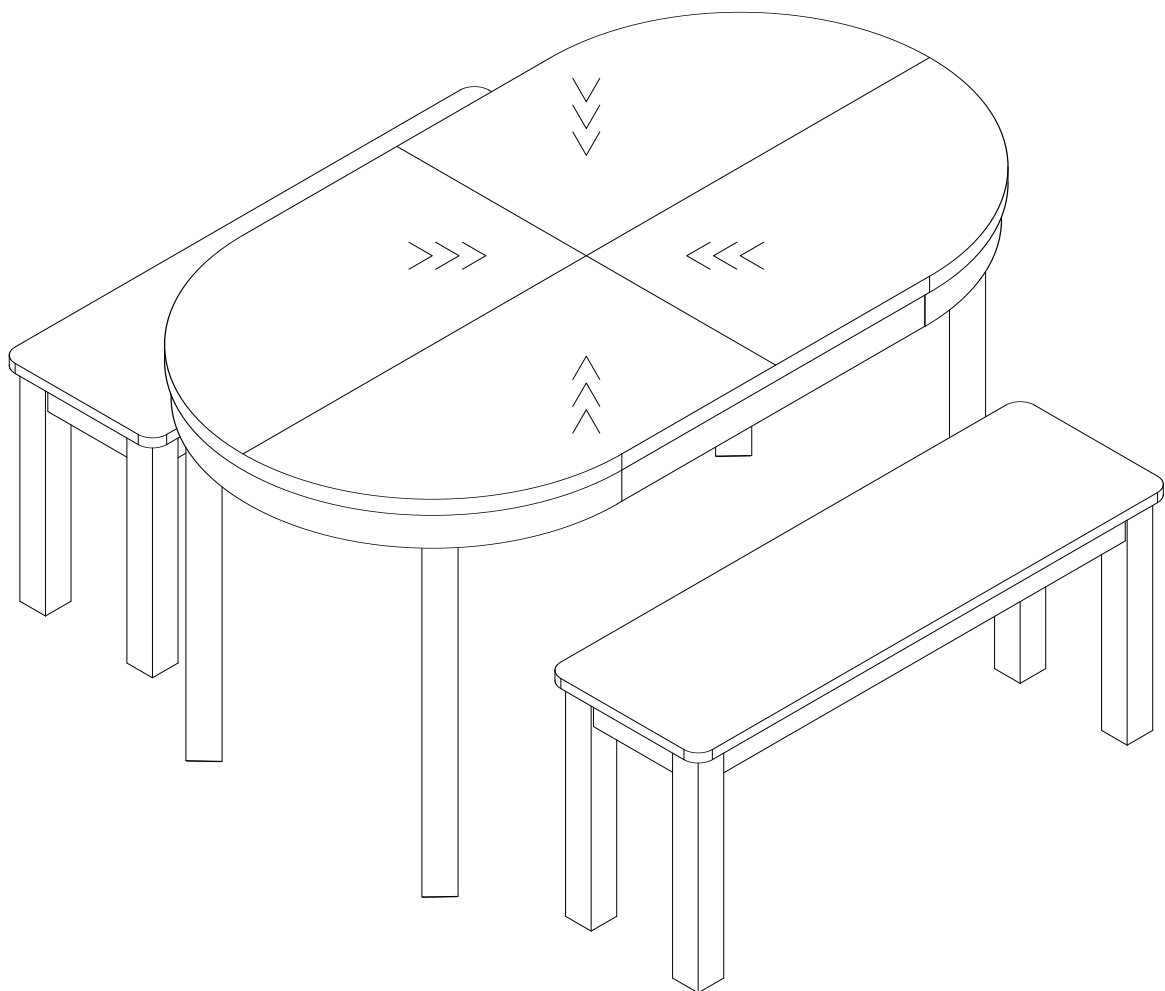

NEXT

BRONX CHEVRON OVAL BENCH SET T69032 Assembly instructions

Actual product size

H75 x W145 x D80cm

H45 x W100 x D32cm

**IMPORTANT -
RETAIN FOR FUTURE REFERENCE**

Need Help ?

With: Assembly instruction