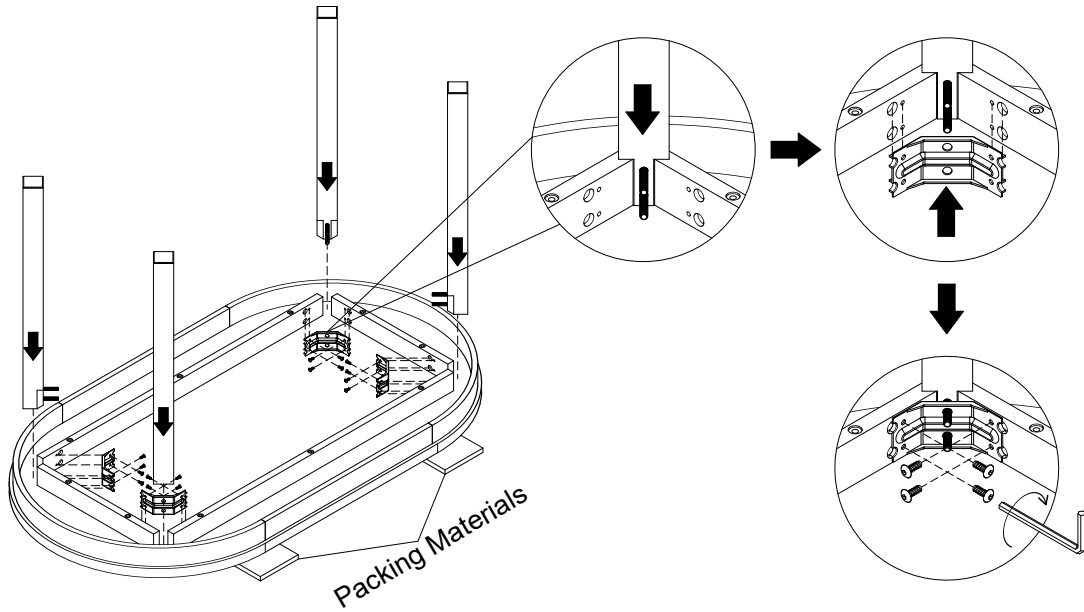

NEXT

BRONX CHEVRON OVAL BENCH SET

T69032

Assembly instructions

1

T4	N/A	2	
M34	N/A	4	
S59	Ø6 x 16mm	16	

2