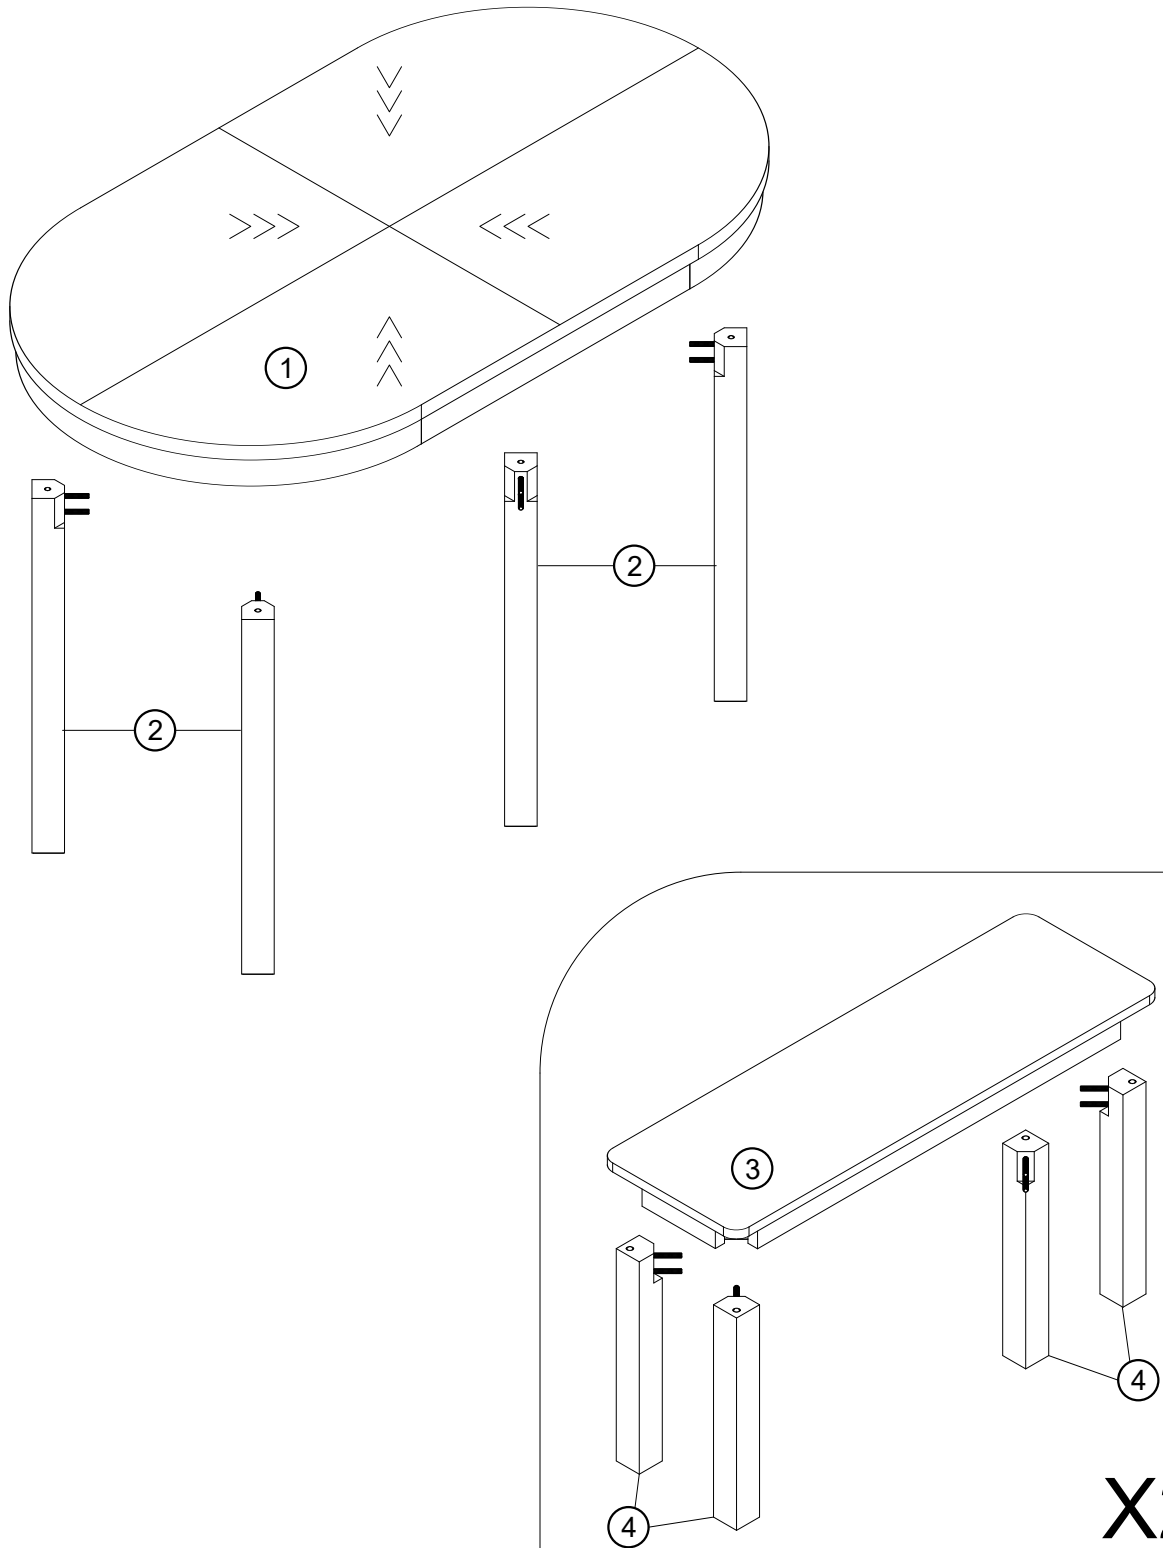

NEXT

BRONX CHEVRON OVAL BENCH SET

T69032
Assembly instructions

GETTING TO KNOW YOUR PRODUCT

NEXT

BRONX CHEVRON OVAL BENCH SET

T69032

Assembly instructions

Components supplied. Please use this guide if you require replacement parts.

Ref	Dimensions	Visual	Qty	Ctn
1	80x145cm		1	1
2	5.5x72cm		4	2
3	32x100cm		2	2
4	5.5x43cm		8	2