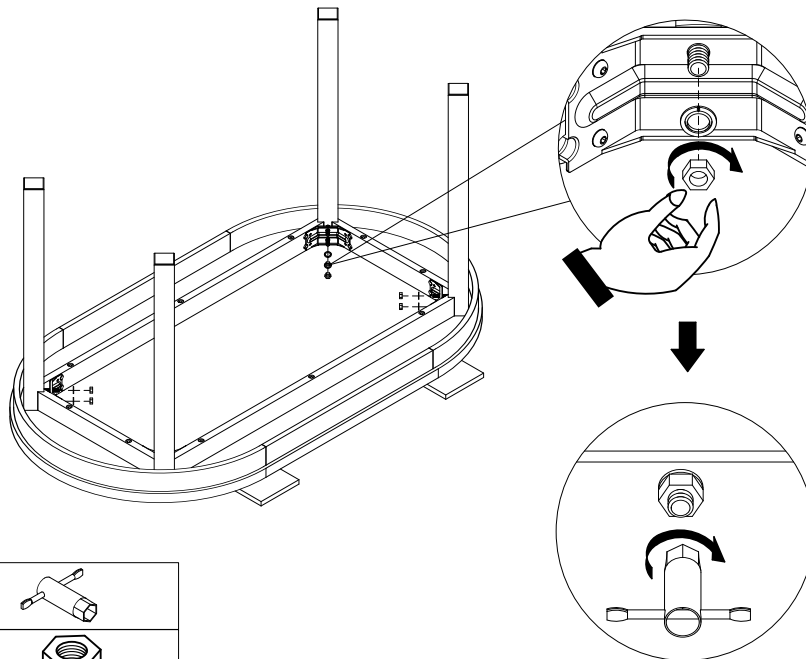

NEXT

BRONX CHEVRON OVAL BENCH SET

T69032

Assembly instructions

Fixtures and fittings supplied (actual size)

Ref	Dimensions	Qty	Spare Qty
S59	Ø6 x 16mm	16	2

Fixtures and fittings supplied (not to scale)

Ref	Dimensions	Qty	Spare Qty	Visual
T52	N/A	1	N/A	
B23	N/A	24	2	
Q3	N/A	24	2	
T4	N/A	2	N/A	
M34	N/A	4	N/A	

NEXT

BRONX CHEVRON OVAL BENCH SET

T69032

Assembly instructions

1

T4	N/A	2	
M34	N/A	4	
S59	Ø6 x 16mm	16	

2

T52	N/A	1	
B23	N/A	8	
Q3	N/A	8	