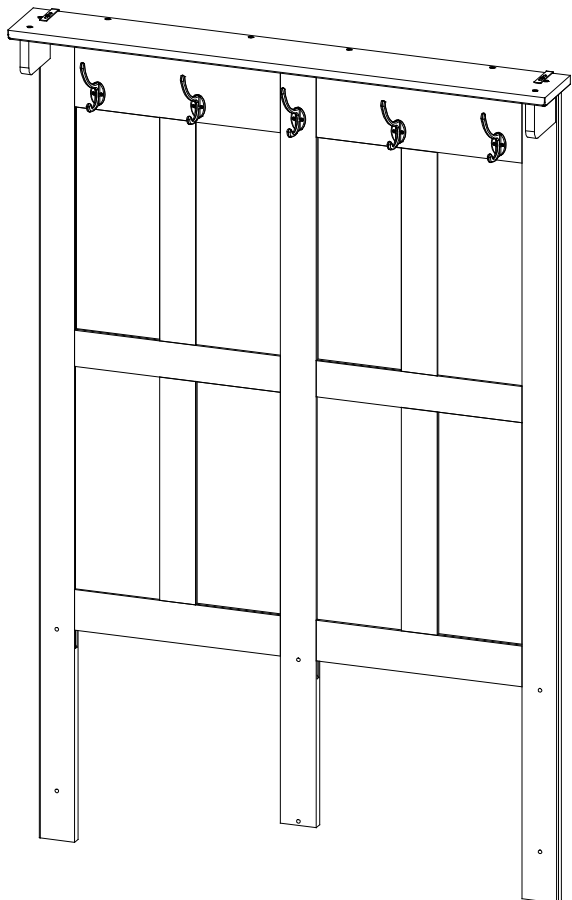

ASSEMBLY INSTRUCTION SHOES UNIT GAR2500

1

2

Important note: It is essential that this product is fixed to a wall using the metal bracket supplied. Wall fixing is not supplied, please purchase suitable fixing for the wall. Always ensure that the wall attachment bracket is correctly fitted.