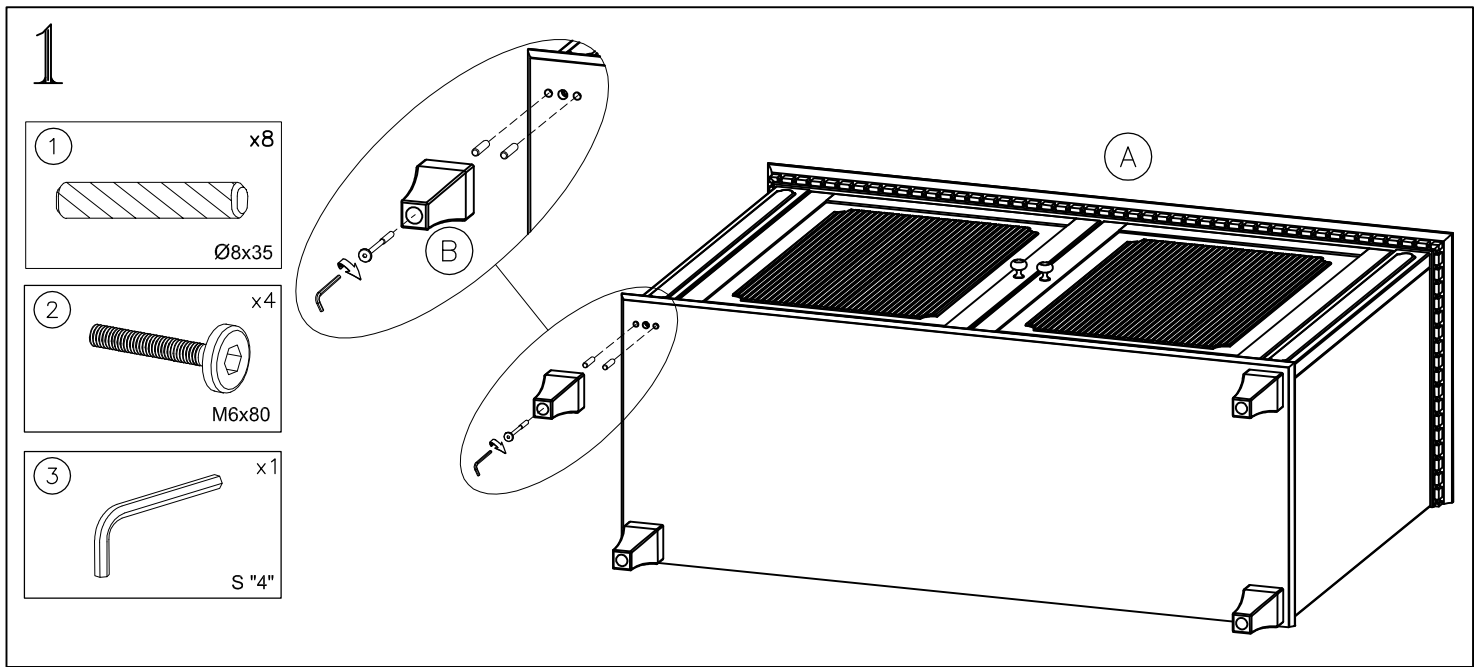

ASSEMBLY INSTRUCTION

HANOVER

SIDEBOARD 2D GSV2301 / NARROW SIDEBOARD 2D 2DRW GSV2305

A

B

4

5