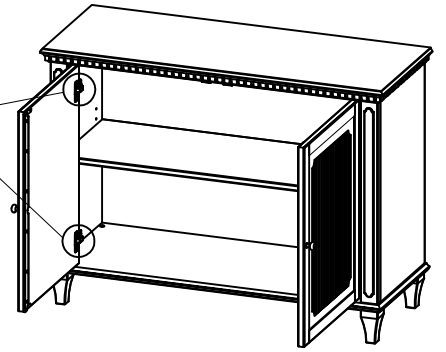

ASSEMBLY INSTRUCTION

HANOVER

SIDEBOARD 2D GSV2301 / NARROW SIDEBOARD 2D 2DRW GSV2305

A

B

4

5