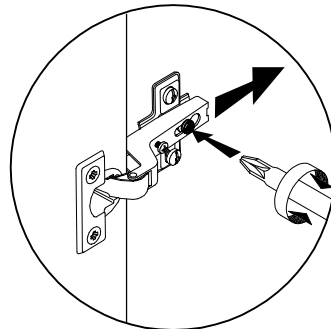

ASSEMBLY INSTRUCTION

HANOVER

SIDEBOARD 2D GSV2301 / NARROW SIDEBOARD 2D 2DRW GSV2305

A

B

4

5