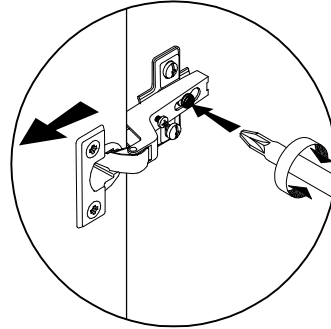

ASSEMBLY INSTRUCTION

HANOVER

SIDEBOARD 2D GSV2301 / NARROW SIDEBOARD 2D 2DRW GSV2305

A

B

4

5