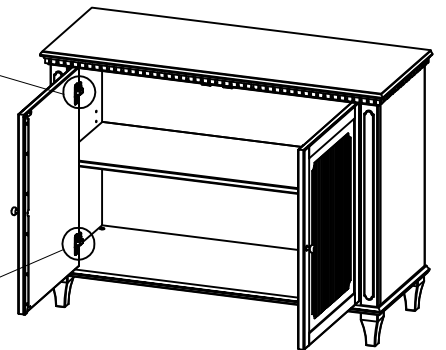

ASSEMBLY INSTRUCTION

HANOVER

SIDEBOARD 2D GSV2301 / NARROW SIDEBOARD 2D 2DRW GSV2305

A

B

4

5