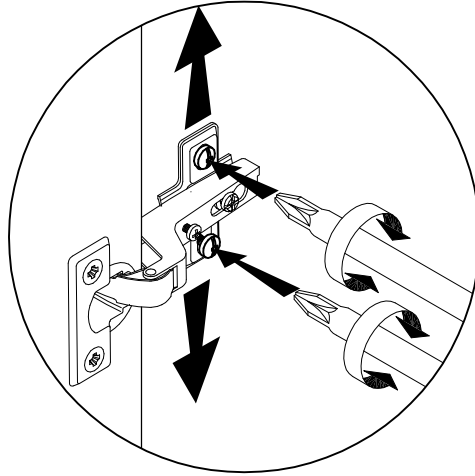

ASSEMBLY INSTRUCTION

HANOVER

SIDEBOARD 2D GSV2301 / NARROW SIDEBOARD 2D 2DRW GSV2305

A

B

4

5