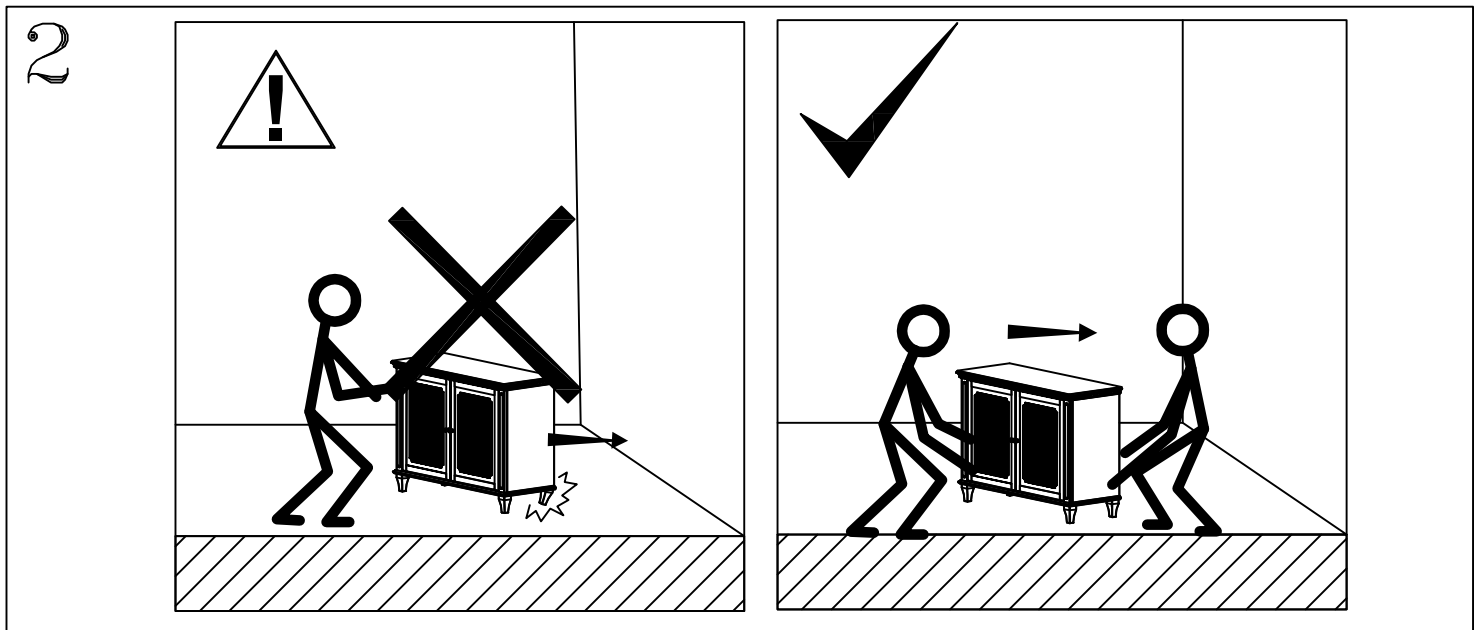

ASSEMBLY INSTRUCTION

HANOVER

SIDEBOARD 2D GSV2301 / NARROW SIDEBOARD 2D 2DRW GSV2305

A

B

4

5