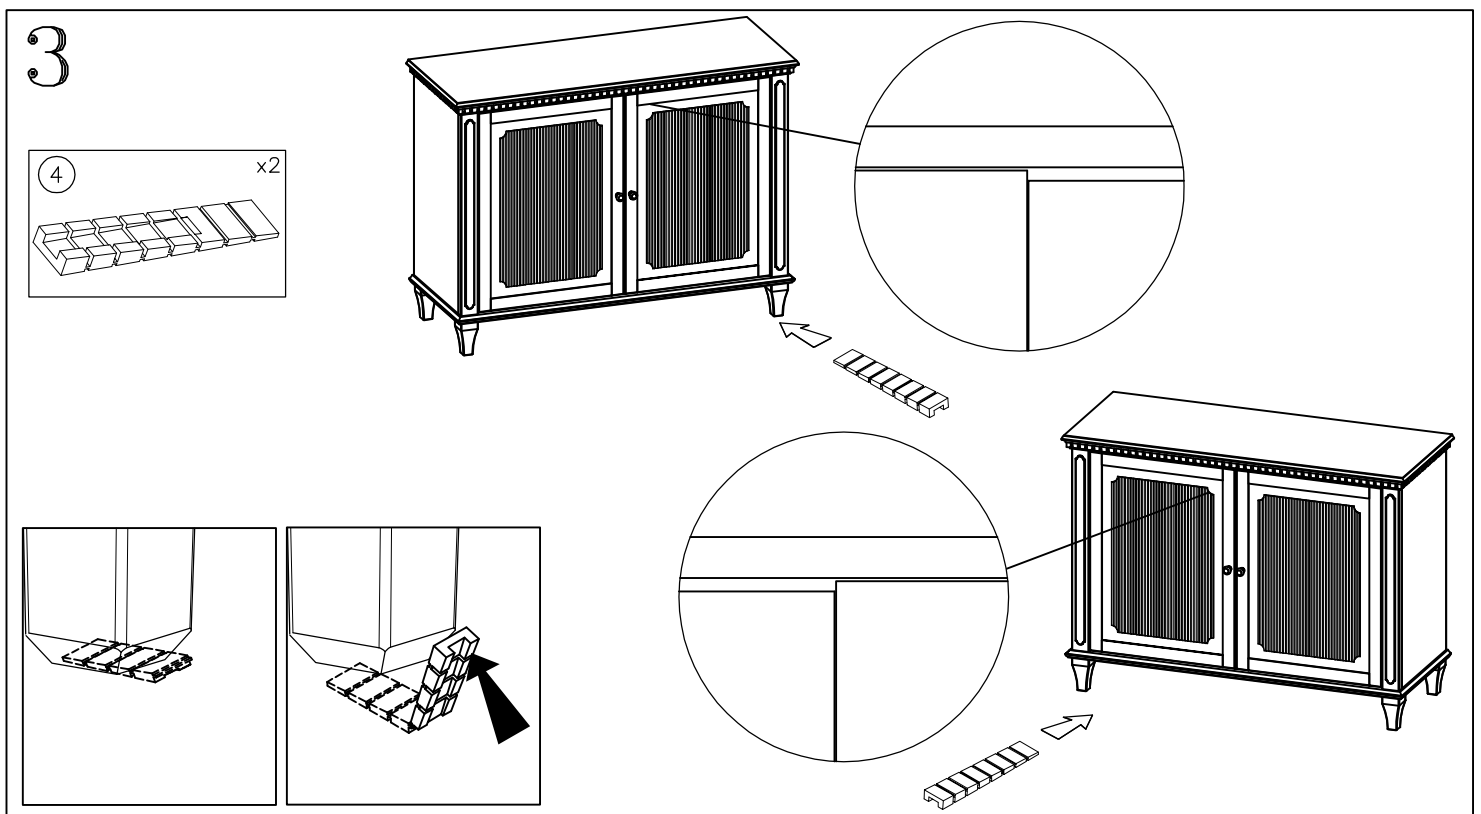

ASSEMBLY INSTRUCTION

HANOVER

SIDEBOARD 2D GSV2301 / NARROW SIDEBOARD 2D 2DRW GSV2305

A

B

4

5