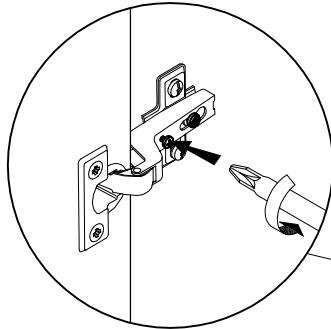

ASSEMBLY INSTRUCTION

HANOVER

SIDEBOARD 2D GSV2301 / NARROW SIDEBOARD 2D 2DRW GSV2305

A

B

4

5