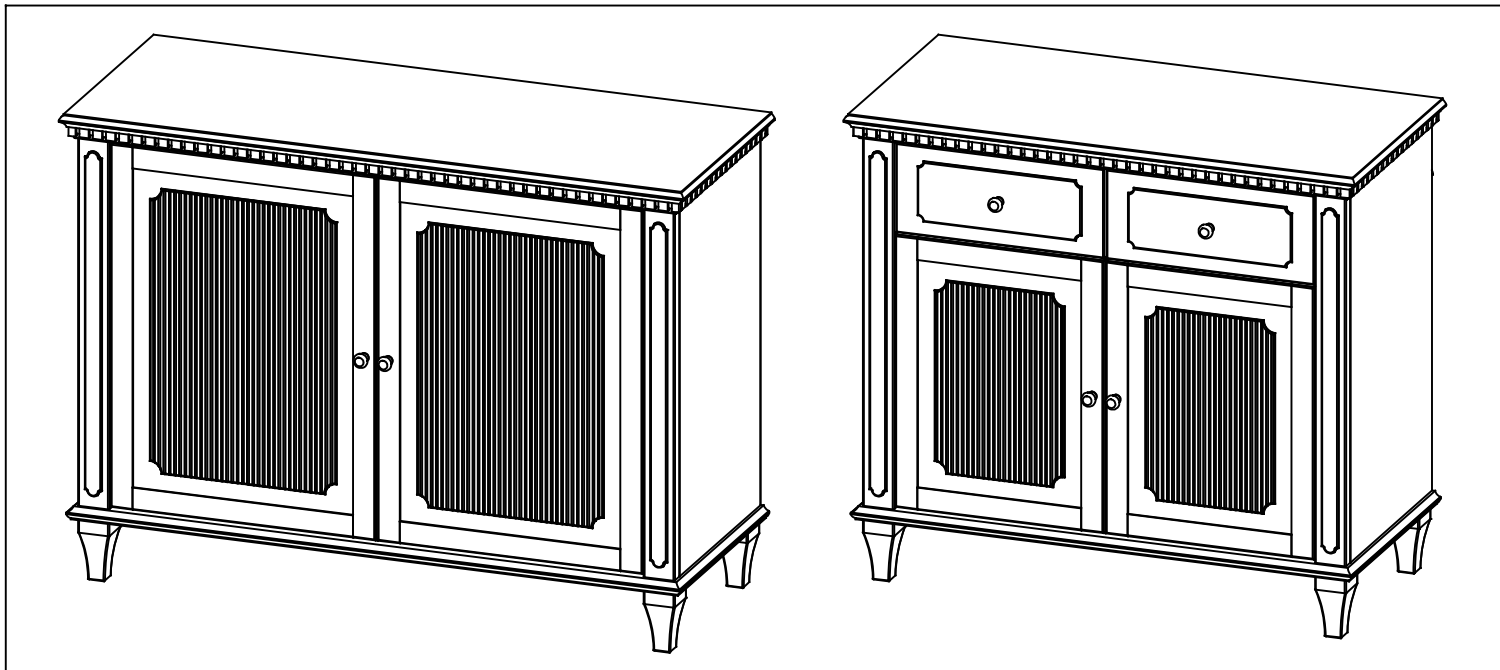

ASSEMBLY INSTRUCTION

HANOVER

SIDEBOARD 2D GSV2301 / NARROW SIDEBOARD 2D 2DRW GSV2305

A

B

4

5