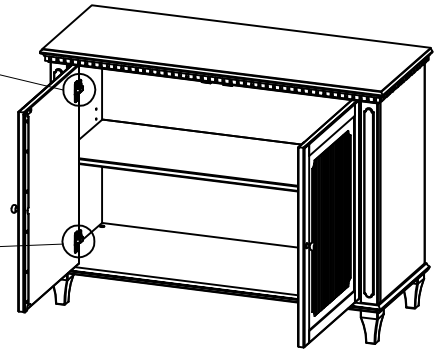

ASSEMBLY INSTRUCTION

HANOVER

SIDEBOARD 2D GSV2301 / NARROW SIDEBOARD 2D 2DRW GSV2305

A

B

4

5