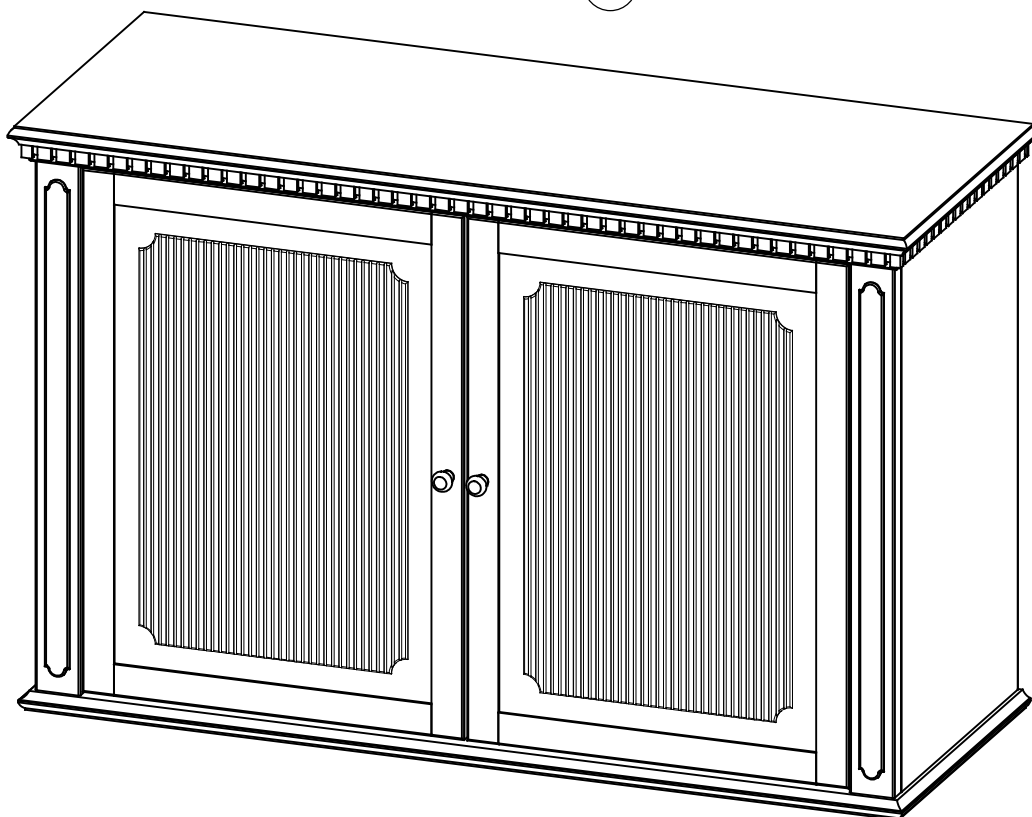

ASSEMBLY INSTRUCTION

HANOVER

SIDEBOARD 2D GSV2301 / NARROW SIDEBOARD 2D 2DRW GSV2305

A

B

4

5