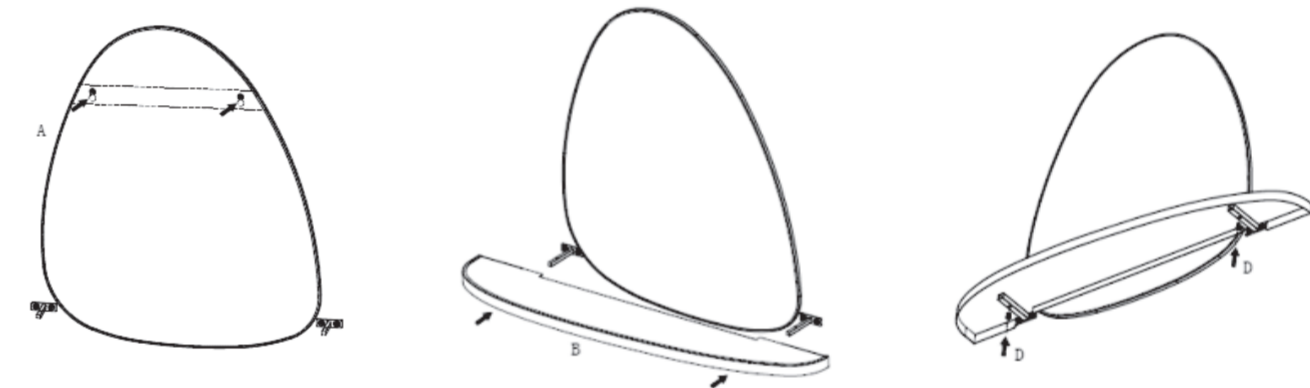

210x297mm

210x297mm

U26252 ORGANIC SHELF MIRROR

NEXT

Tools Needed

Helpline

If you have any problems with this product please contact customer services Tel: 0333 777 8000

Important

- Please spend a short time reading through this leaflet and follow the simple step by step instructions.
- Carefully check that you have all parts before beginning assembly.
- Keep fittings out of children's reach and keep children away from construction.
- We suggest you retain this instruction for future reference.
- Please do not use abrasive cleaners on this product.
- Suggest to make periodic check to ensure that all screws are fully tightened.
- Please ensure wall fixings used are appropriate to your wall type. If in doubt, consult a qualified tradesperson.
- Wall plugs and wall fixings are not included.
- Made in China

Care instructions

- Do not use abrasive cleaners or cleaners containing bleach.
- The maximum load is 2 kgs.
- To prevent corrosion ensure the product does not come into prolonged contact with water. Wipe away excess moisture.

Fittings

Assembly Instructions

Step 1. Use a cross head screwdriver to unfasten the grub screws (D) to remove the wall brackets (C) from the shelf (B).

Please refer to next page

NEXT Retail Ltd, Desford Road, Enderby, Leicester, LE19 4AT.
NEXT Retail (Ireland) Ltd, 13-18 City Quay, Dublin 2, D02 ED70.

Step 2. Use the template (G) and a spirit level to mark the drilling positions on the wall.

For mirror, Secure wall plugs (F) onto the wall. Ensure the screws (E) are fixed to the wall plugs and exposed 5mm outside.

For shelf, Secure the wall plugs (F) onto the wall and screw the wall brackets (C) to the wall plugs and tighten the screws (E).

Step 3. Hang the mirror (A) on to the screws and check to ensure that all screws are fully secured.