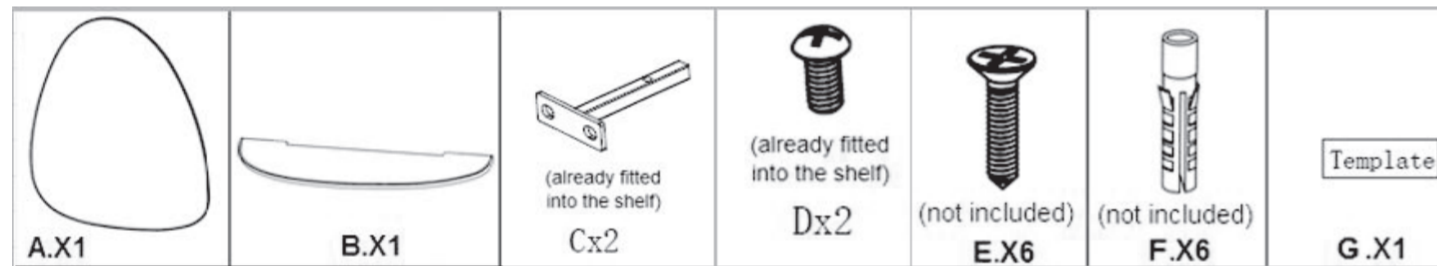

210x297mm

210x297mm

U26252 ORGANIC SHELF MIRROR

NEXT

Tools Needed

Helpline

If you have any problems with this product please contact customer services Tel: 0333 777 8000

Important

- Please spend a short time reading through this leaflet and follow the simple step by step instructions.
- Carefully check that you have all parts before beginning assembly.
- Keep fittings out of children's reach and keep children away from construction.
- We suggest you retain this instruction for future reference.
- Please do not use abrasive cleaners on this product.
- Suggest to make periodic check to ensure that all screws are fully tightened.
- Please ensure wall fixings used are appropriate to your wall type. If in doubt, consult a qualified tradesperson.
- Wall plugs and wall fixings are not included.
- Made in China

Care instructions

- Do not use abrasive cleaners or cleaners containing bleach.
- The maximum load is 2 kgs.
- To prevent corrosion ensure the product does not come into prolonged contact with water. Wipe away excess moisture.

Fittings

Assembly Instructions

Step 1. Use a cross head screwdriver to unfasten the grub screws (D) to remove the wall brackets (C) from the shelf (B).