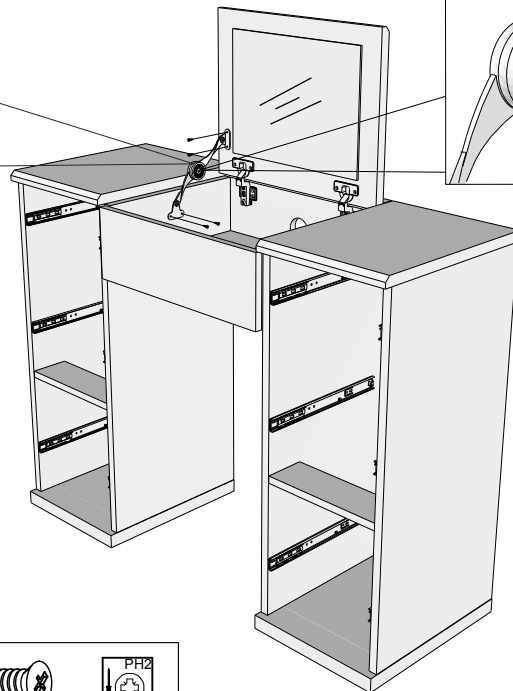

U143 Ø4x 15mm

4

22