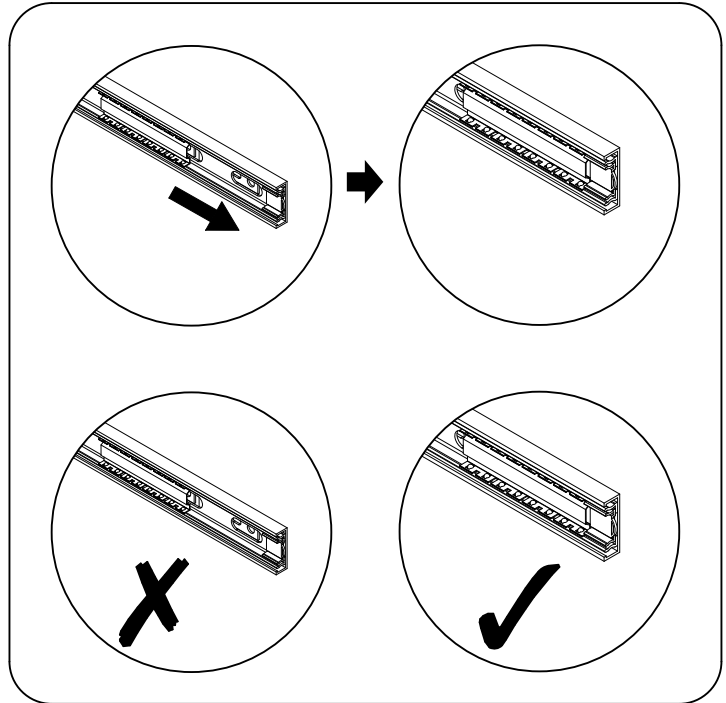

NEXT

BRONX/BRONX GREY FLIP PEDESTAL DRESSER U52356/U48691 Assembly instructions

27