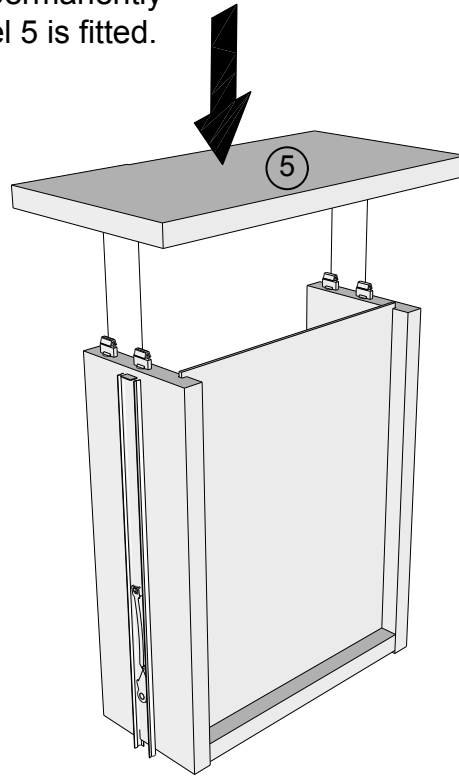

NEXT

BRONX/BRONX GREY FLIP PEDESTAL DRESSER U52356/U48691 Assembly instructions

3

Note: Drawer will be permanently assembled once panel 5 is fitted.

x2

4