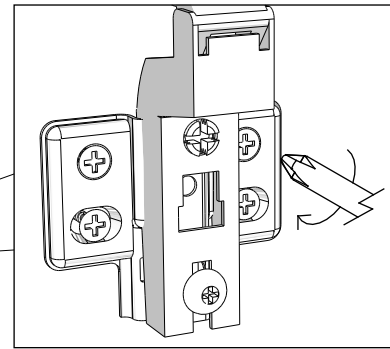

NEXT

BRONX/BRONX GREY FLIP PEDESTAL DRESSER U52356/U48691 Assembly instructions

21