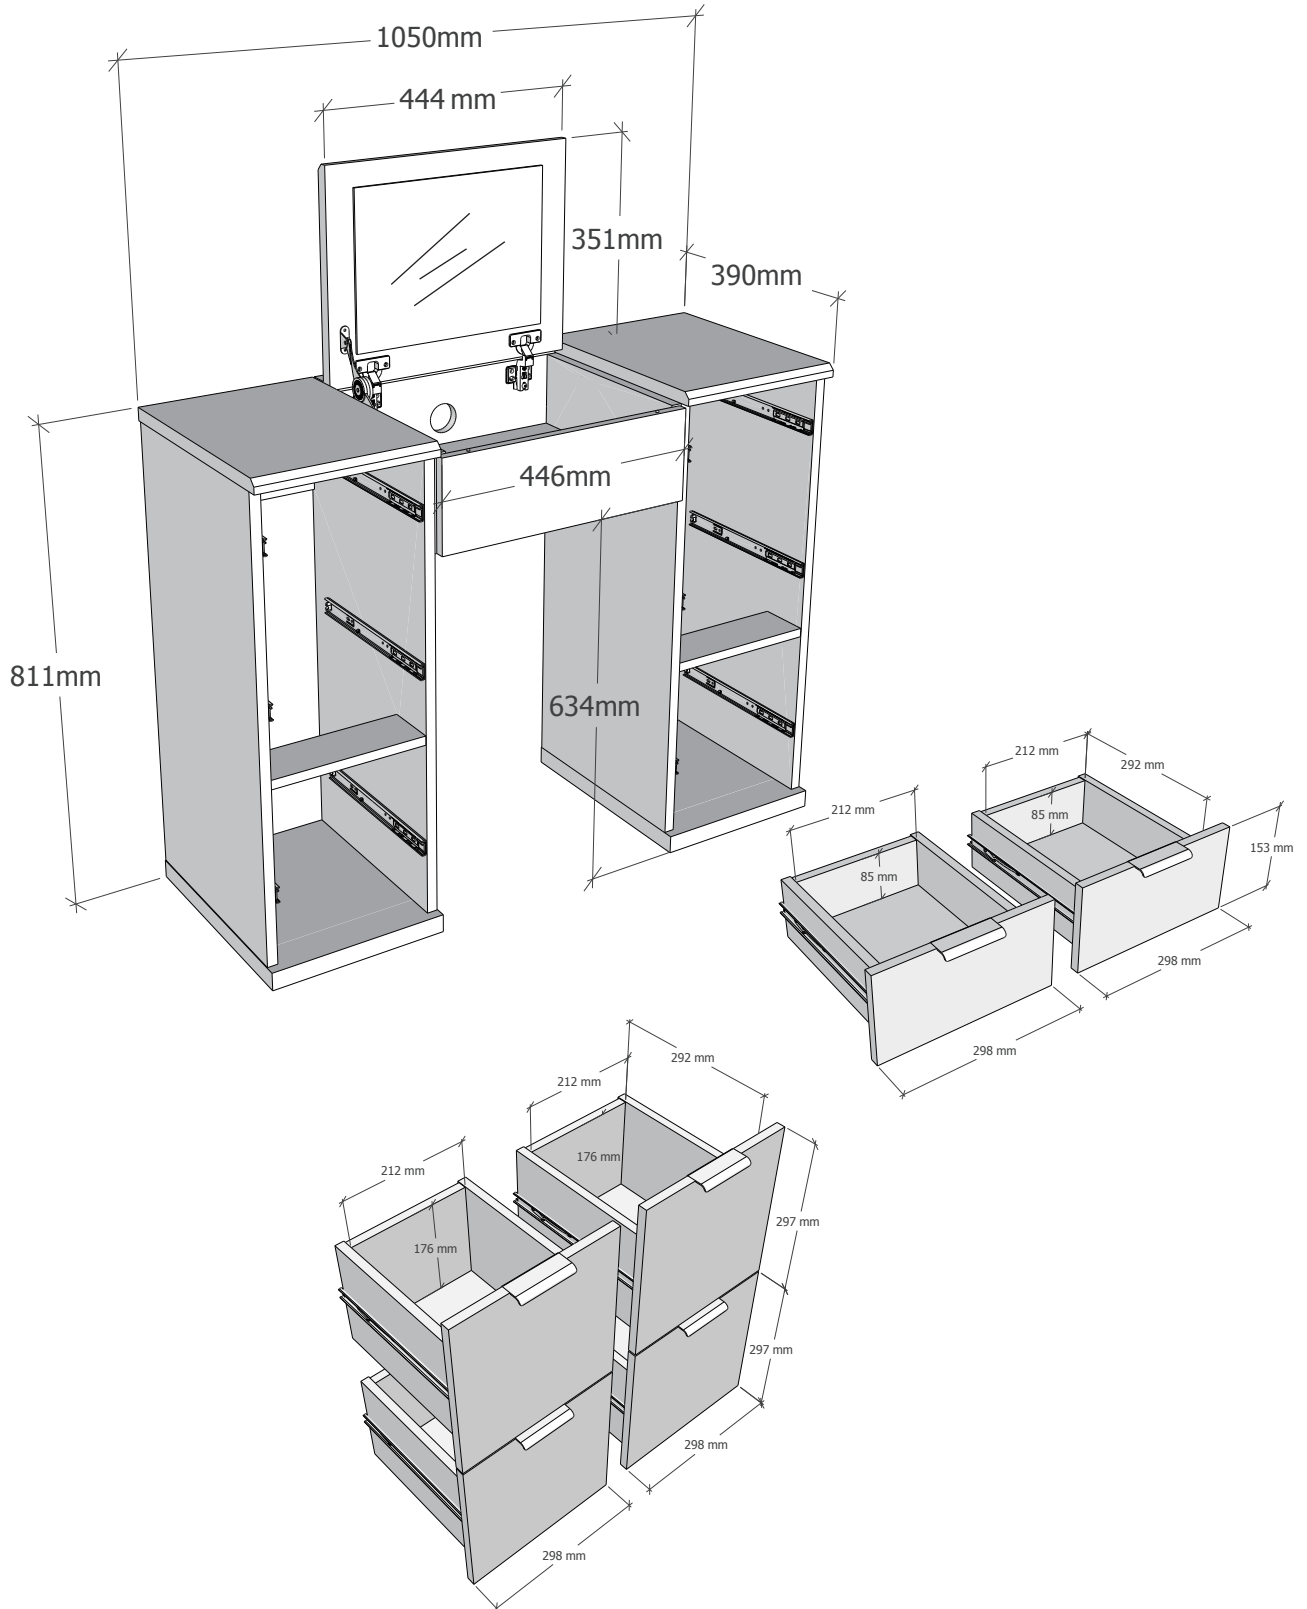

28

To disassemble:

Step1:remove the screws from the top panel(13)(20)
and screws from the back panel(14);

Step2:slide the top panel(14) front to unlock,
follow the same sequence to remove
the other panels;

NEXT

BRONX/BRONX GREY FLIP PEDESTAL DRESSER U52356/U48691

Actual product size
H81 x W105 x D39cm

Produced in China for Next Retail Ltd.
U52356/U48691-2022-V1.

NEXT

BRONX/BRONX GREY FLIP PEDESTAL DRESSER
U52356/U48691