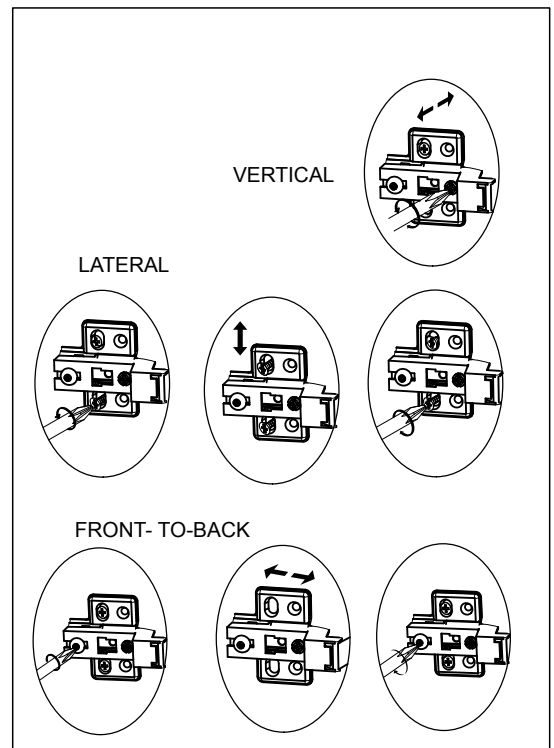

18

19

C19	N/A	2	
U139	Ø4.5 x 15mm	4	not supplied

20

Adjust Hinge Position

U139	Ø4.5 x 15mm	4	not supplied
------	-------------	---	--------------

NEXT

BRONX/BRONX GREY FLIP PEDESTAL DRESSER U52356/U48691 Assembly instructions