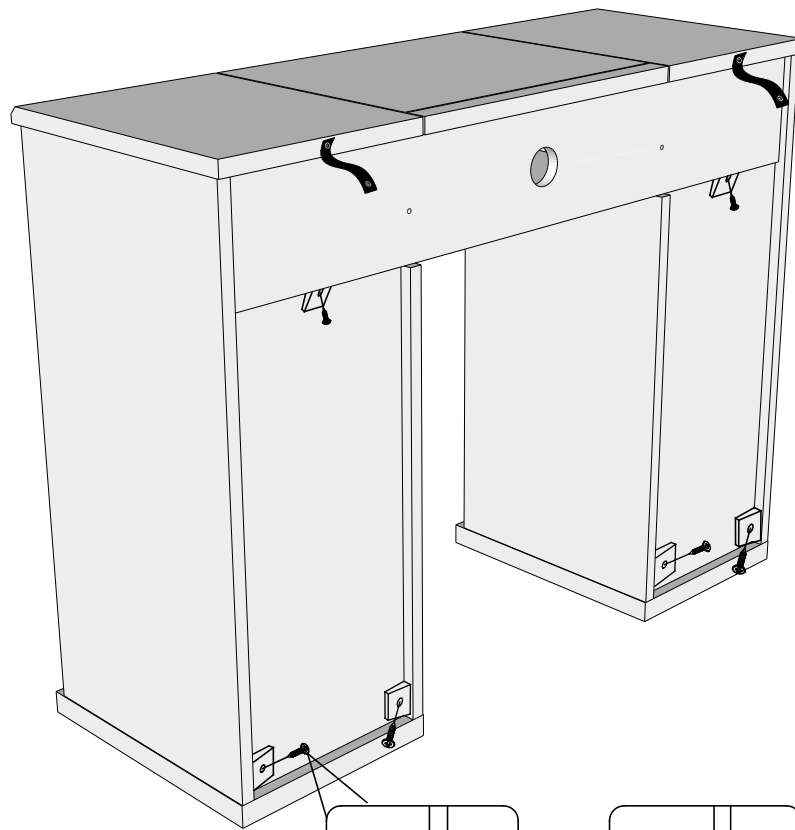

25

T38	N/A	6			 not supplied