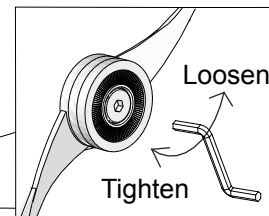

U143 Ø4x 15mm

4

22