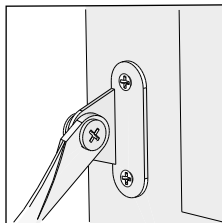

U143 Ø4x 15mm

4

22