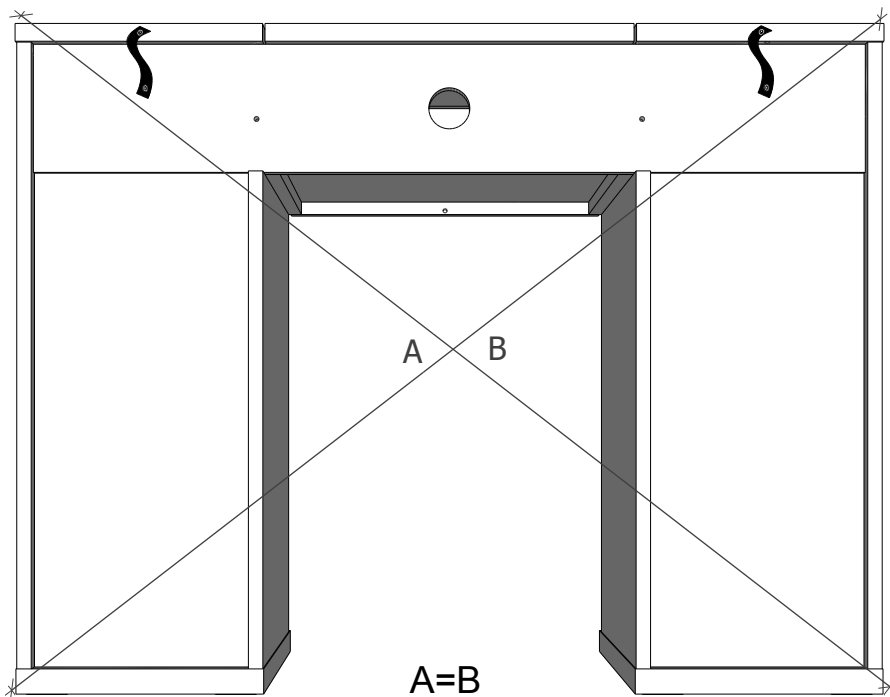

NEXT

BRONX/BRONX GREY FLIP PEDESTAL DRESSER

U52356/U48691

Assembly instructions

23

J2

N/A

2

24