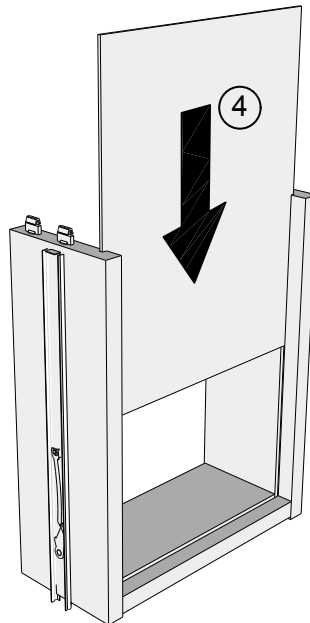

NEXT

BRONX/BRONX GREY FLIP PEDESTAL DRESSER U52356/U48691 Assembly instructions

1

SLOTS ALIGNED

x2

2

x2