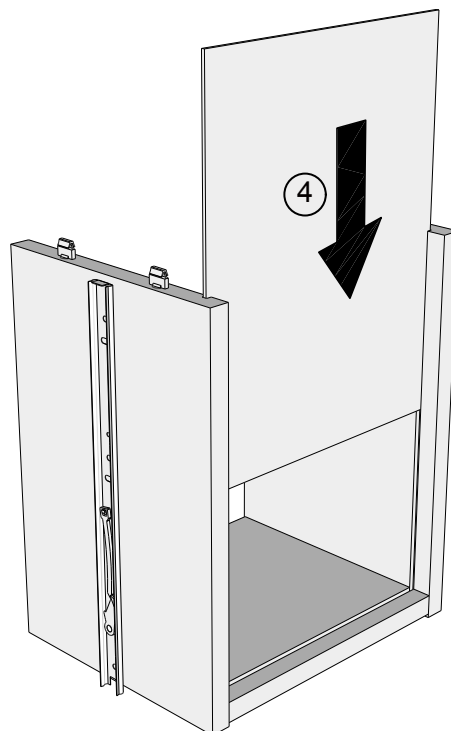

NEXT

BRONX/BRONX GREY FLIP PEDESTAL DRESSER

U52356/U48691

Assembly instructions

5

6

7

Note: Drawer will be permanently assembled once panel 9 is fitted.