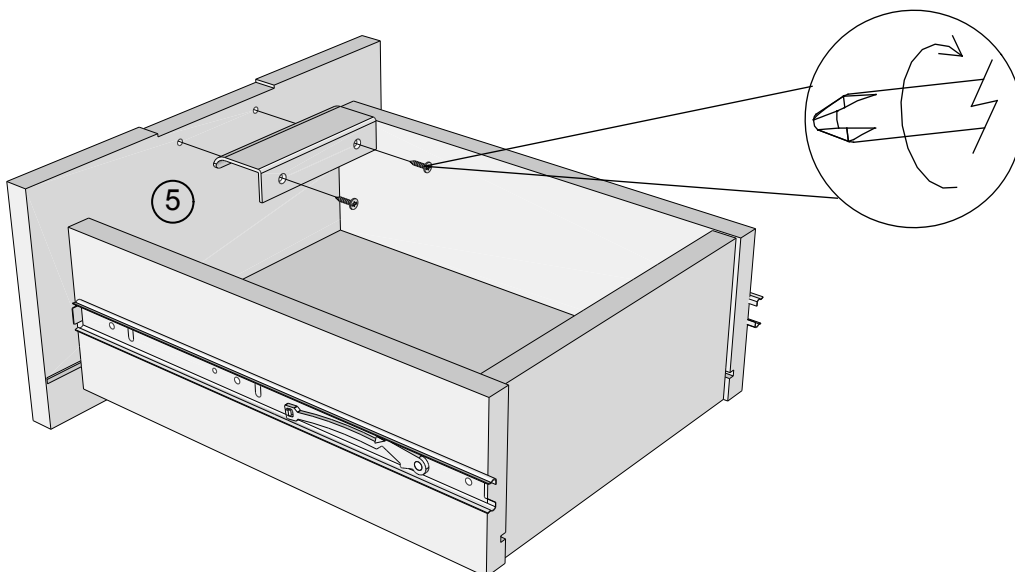

BRONX/BRONX GREY FLIP PEDESTAL DRESSER U52356/U48691 Assembly instructions

3

Note: Drawer will be permanently assembled once panel 5 is fitted.

x2

4

x2

E48	N/A	2				 not supplied
-----	-----	---	---	---	---	---