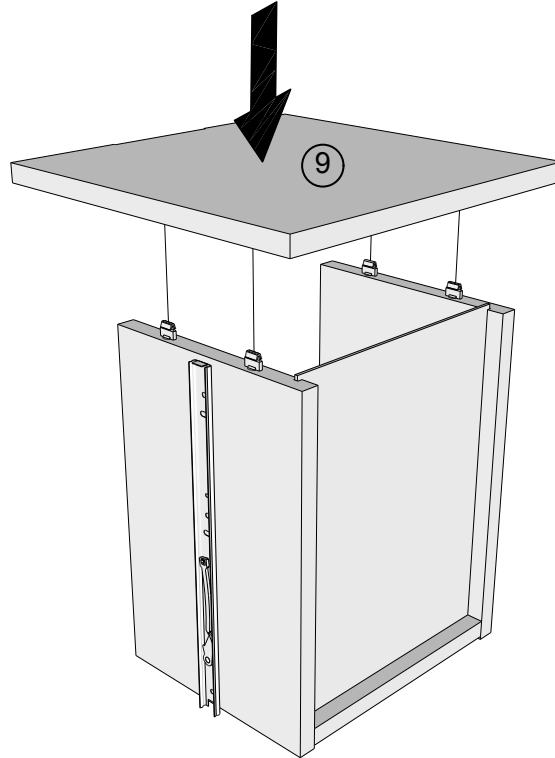

NEXT

BRONX/BRONX GREY FLIP PEDESTAL DRESSER

U52356/U48691

Assembly instructions

5

6

7

Note: Drawer will be permanently assembled once panel 9 is fitted.