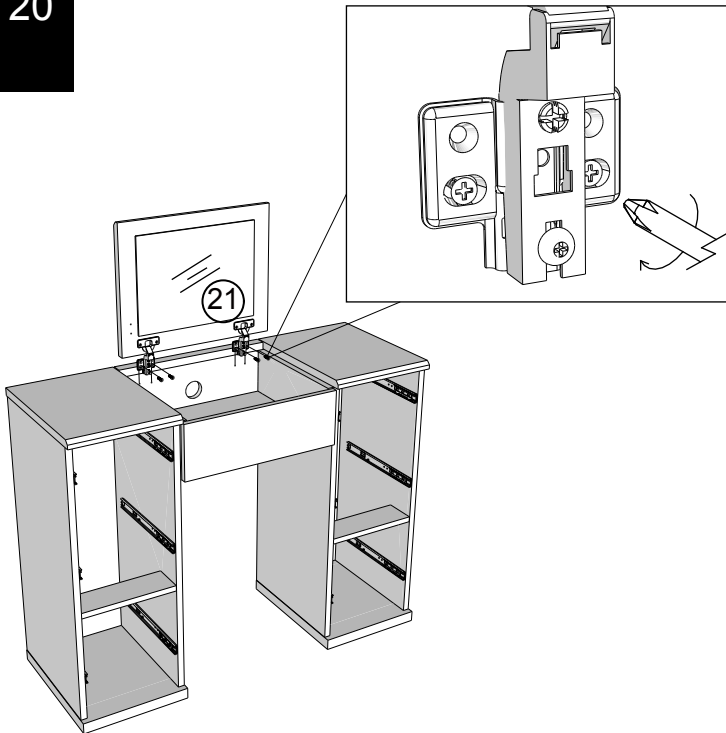

18

19

C19	N/A	2	
U139	Ø4.5 x 15mm	4	not supplied

20

Adjust Hinge Position

U139	Ø4.5 x 15mm	4	not supplied
------	-------------	---	--------------

NEXT

BRONX/BRONX GREY FLIP PEDESTAL DRESSER U52356/U48691 Assembly instructions