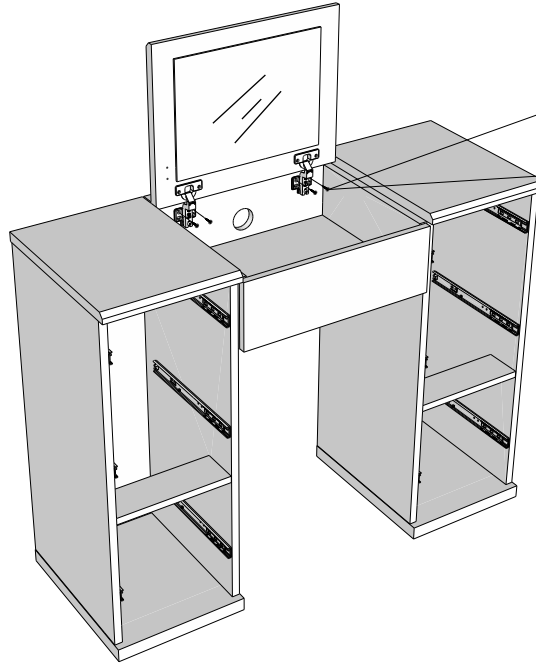

NEXT

BRONX/BRONX GREY FLIP PEDESTAL DRESSER U52356/U48691 Assembly instructions

21