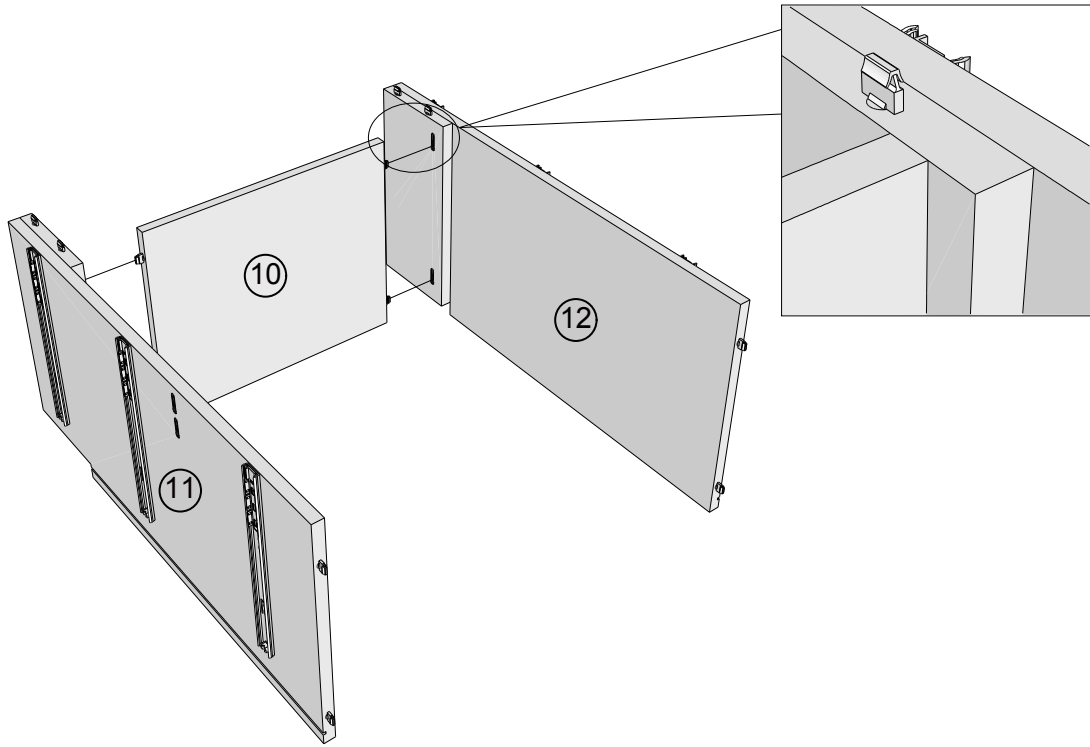

NEXT

BRONX/BRONX GREY FLIP PEDESTAL DRESSER

U52356/U48691

Assembly instructions

9