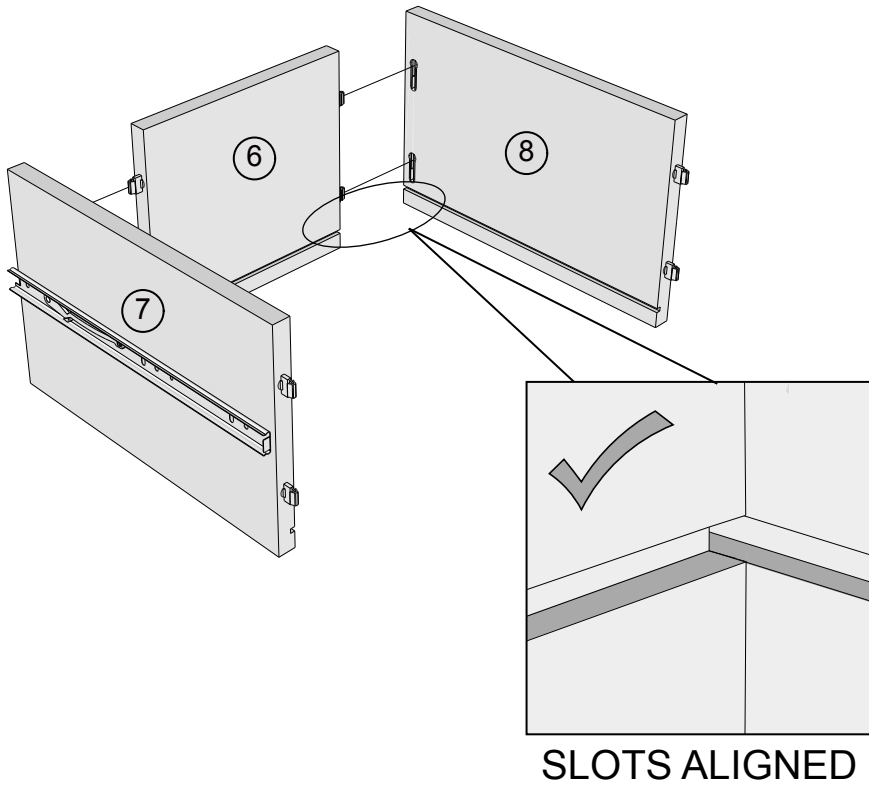

NEXT

BRONX/BRONX GREY FLIP PEDESTAL DRESSER

U52356/U48691

Assembly instructions

5

6