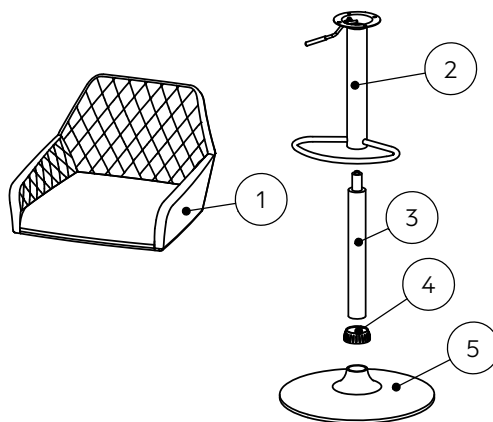

HAMILTON GAS BAR STOOL- M29621-U63526-M47178-C25087-T25398-U37949-995888-995894

Components supplied. Please use this guide if you require replacement parts.

Assembly instructions

Ref	Dimensions	Visual	Qty	Ctn
1	500x530mm		1	1
2	300x400mm		1	1
3	520mm		1	1
4	Ø75mm		1	1
5	Ø450mm		1	1

Fixtures and fittings supplied (actual size)

Ref	Dimensions	Qty	Spare Qty
A	M6x16mm	4	1

Fixtures and fittings supplied (not to scale)

Ref	Dimensions	Qty	Spare Qty	Visual
B	Ø18mm	4	1	
C	5mm	1		

1.

2.

B	Ø18mm	4	
A	M6x16mm	4	
C	5mm	1	