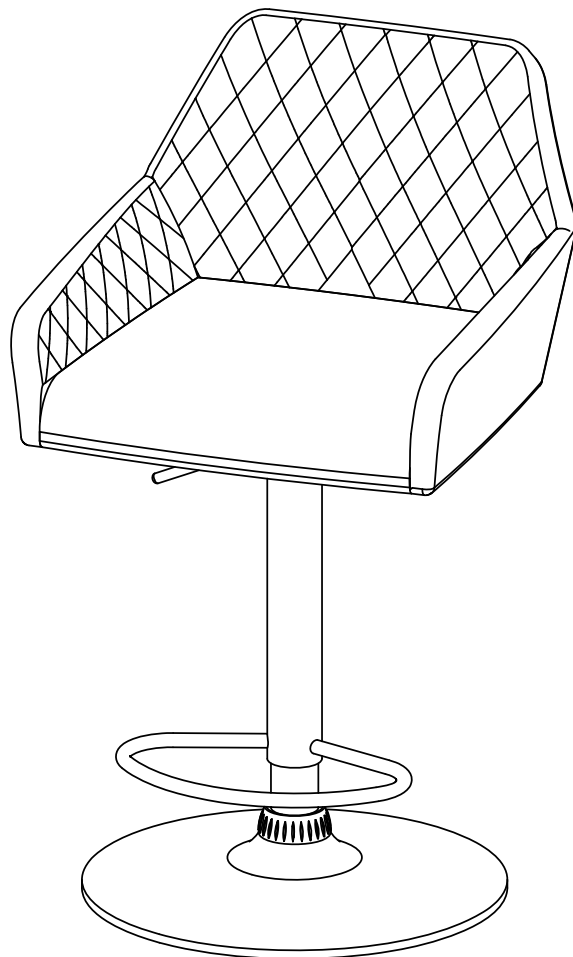

NEXT

HAMILTON GAS BAR STOOL-M29621-U63526-M47178-C25087-T25398-U37949-995888-995894

Assembly instructions

Actual product size
H89-104 x W50 x D53.5cm

Need Help ?

With: Assembly instruction
Missing or damaged parts
CALL: 0333 777 8999

IMPORTANT-RETAIN FOR FUTURE REFERENCE

BEFORE YOU START

Number of people required to assemble

Two people are required to assemble this item

Time to assemble: 30 minutes

Item No.	Fabric name - leg	Fabric composition
M29621	MONZA PEPPERCORN - MAT black paint	Face 100% Polyurethane, Base 65% Polyester, 35% Cotton
M47178	MONZA DARK GREY - MAT black paint	Face 100% Polyurethane, Base 65% Polyester, 35% Cotton
T25398	ARONA FAUX LEATHER NATURAL - MAT black paint	100% Polyester
U37949	ARONA FAUX LEATHER NAVY -MAT black paint	100% Polyester
U63526	SOFT VELVET NAVY - BRUSHED CHROME	100% Polyester
C25087	SOFT VELVET MID GREY - BRUSHED CHROME	100% Polyester
995888	MONZA MINK - MAT black paint	Face 100% Polyurethane, Base 65% Polyester, 35% Cotton
995894	SOFT VELVET RUST BROWN - - MAT black paint	100% Polyester