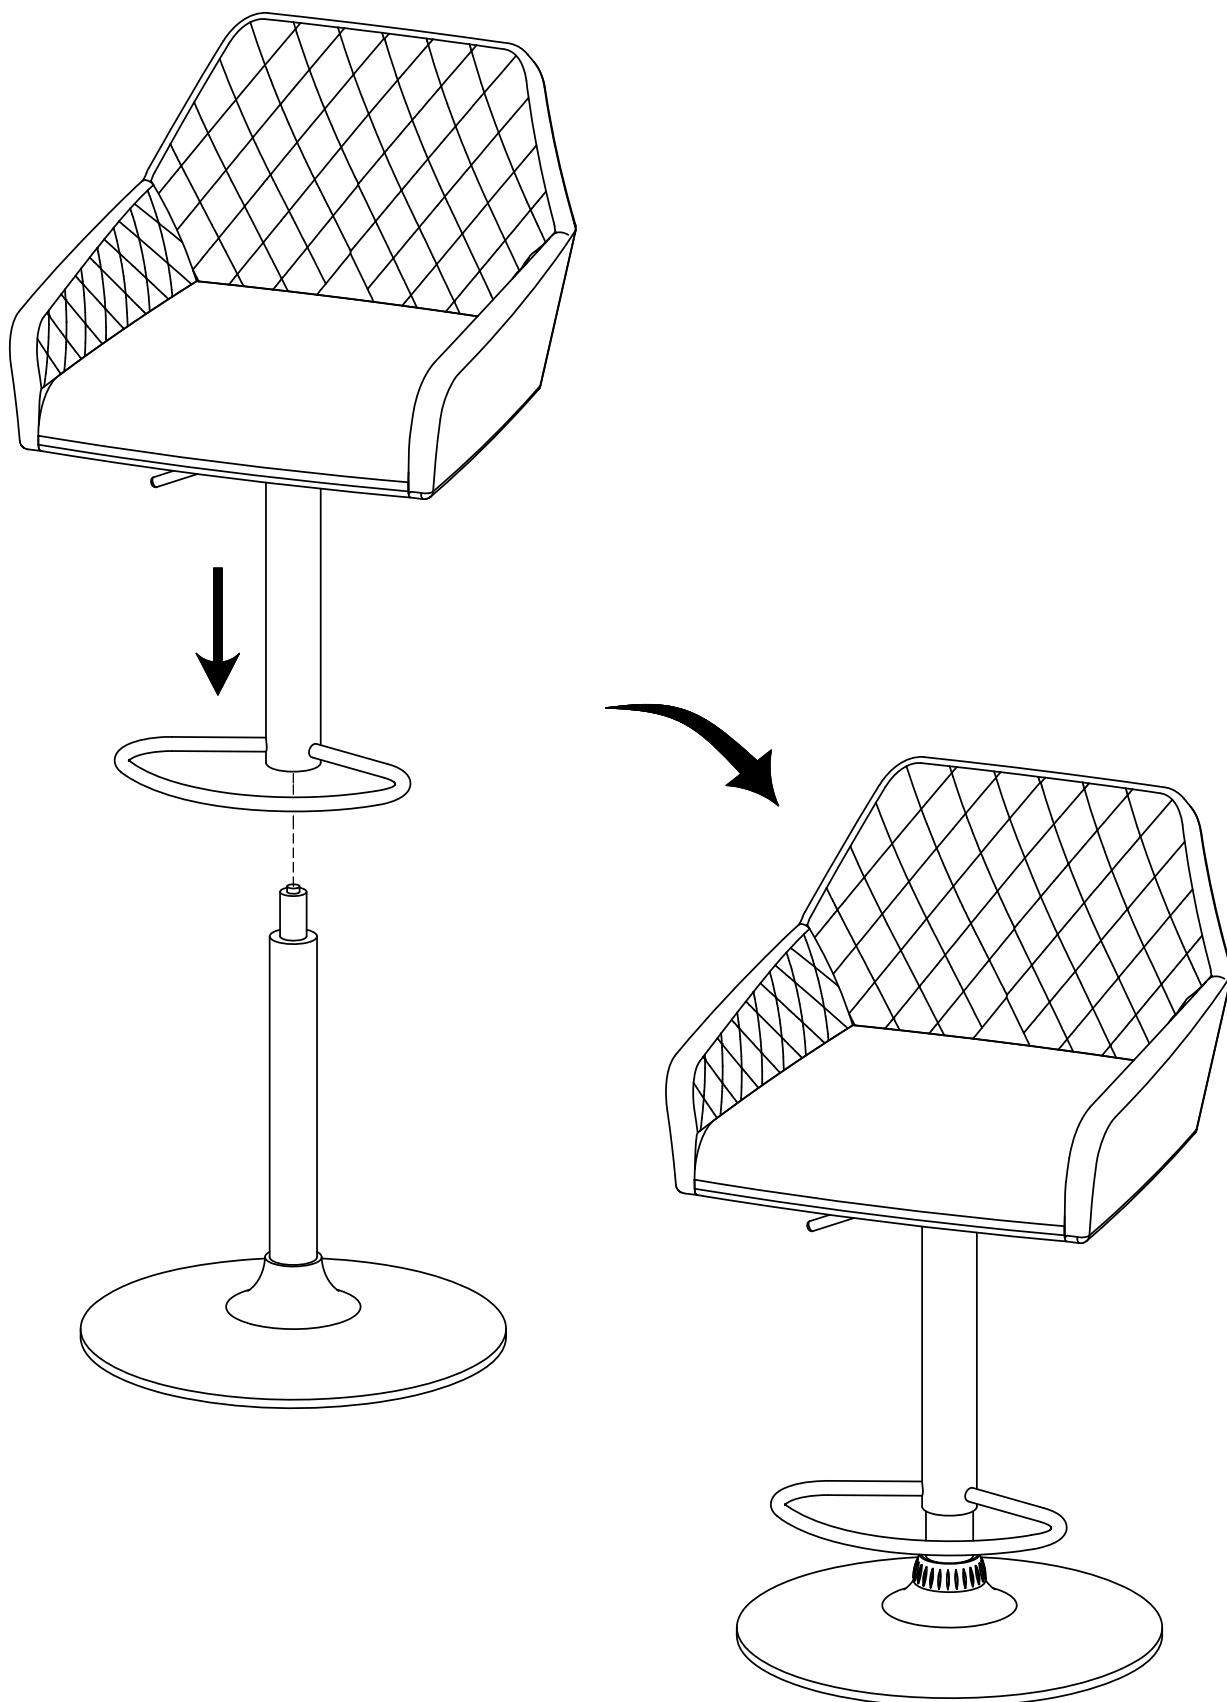

HAMILTON GAS BAR STOOL- M29621-U63526-M47178-C25087-T25398-U37949-995888-995894

Components supplied. Please use this guide if you require replacement parts.

Assembly instructions

Ref	Dimensions	Visual	Qty	Ctn
1	500x530mm		1	1
2	300x400mm		1	1
3	520mm		1	1
4	Ø75mm		1	1
5	Ø450mm		1	1

Fixtures and fittings supplied (actual size)

Ref	Dimensions	Qty	Spare Qty
A	M6x16mm	4	1

Fixtures and fittings supplied (not to scale)

Ref	Dimensions	Qty	Spare Qty	Visual
B	Ø18mm	4	1	
C	5mm	1		

1.

2.

B	Ø18mm	4	
A	M6x16mm	4	
C	5mm	1	

3.

NEXT

HAMILTON GAS BAR STOOL-M29621-U63526-M47178-C25087-T25398- U37949-995888-995894

Assembly instructions

Actual product size
H89-104 x W50 x D53.5cm