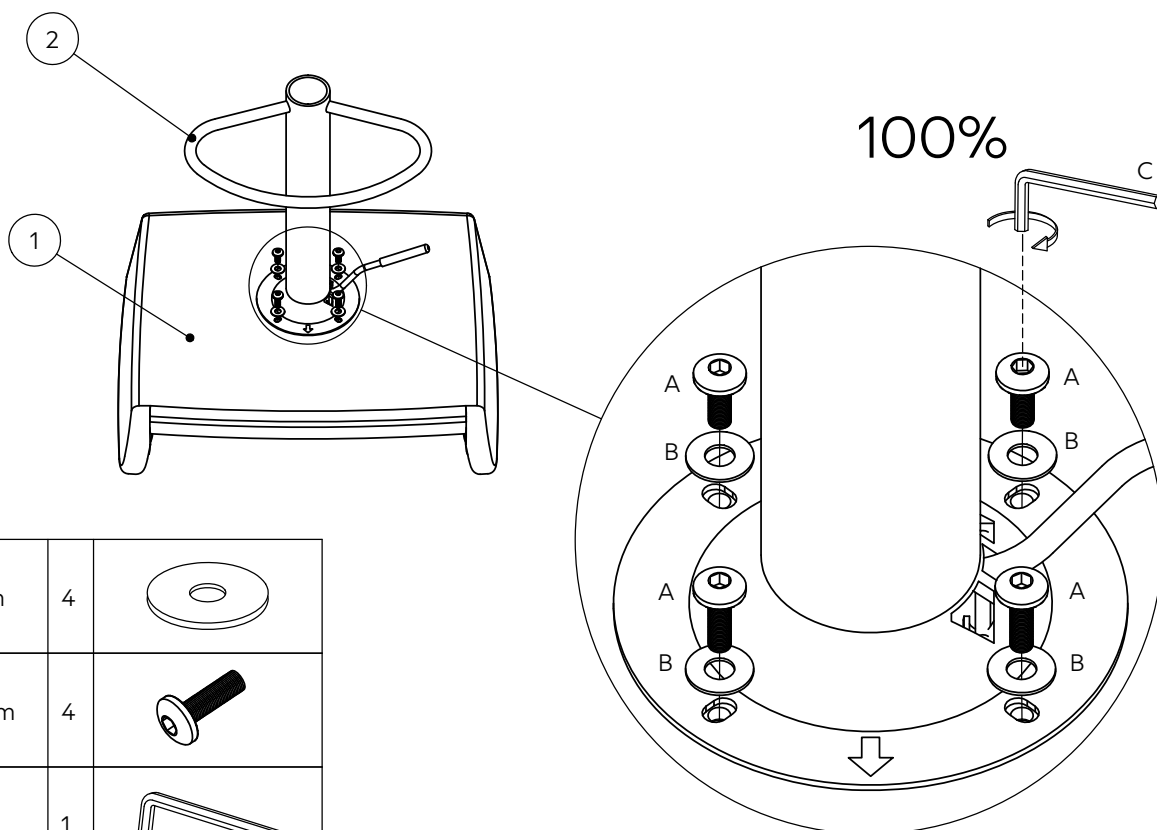

HAMILTON GAS BAR STOOL- M29621-U63526-M47178-C25087-T25398-U37949-995888-995894

Components supplied. Please use this guide if you require replacement parts.

Assembly instructions

Ref	Dimensions	Visual	Qty	Ctn
1	500x530mm		1	1
2	300x400mm		1	1
3	520mm		1	1
4	Ø75mm		1	1
5	Ø450mm		1	1

Fixtures and fittings supplied (actual size)

Ref	Dimensions	Qty	Spare Qty
A	M6x16mm	4	1

Fixtures and fittings supplied (not to scale)

Ref	Dimensions	Qty	Spare Qty	Visual
B	Ø18mm	4	1	
C	5mm	1		

1.

2.

B	Ø18mm	4	
A	M6x16mm	4	
C	5mm	1	

3.

NEXT

HAMILTON GAS BAR STOOL-M29621-U63526-M47178-C25087-T25398- U37949-995888-995894

Assembly instructions

Actual product size
H89-104 x W50 x D53.5cm