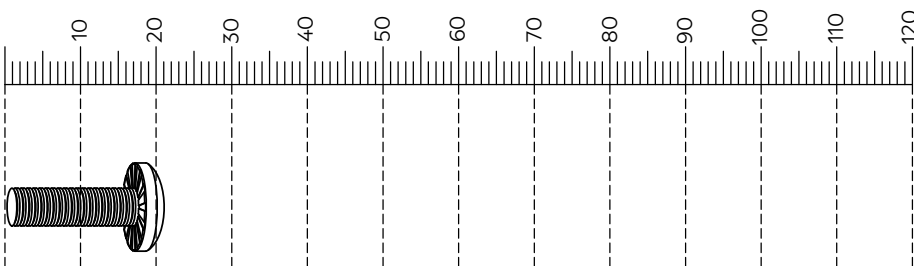

HAMILTON GAS BAR STOOL- M29621-U63526-M47178-C25087-T25398-U37949-995888-995894

Components supplied. Please use this guide if you require replacement parts.

Assembly instructions

Ref	Dimensions	Visual	Qty	Ctn
1	500x530mm		1	1
2	300x400mm		1	1
3	520mm		1	1
4	Ø75mm		1	1
5	Ø450mm		1	1

Fixtures and fittings supplied (actual size)

Ref	Dimensions	Qty	Spare Qty
A	M6x16mm	4	1

Fixtures and fittings supplied (not to scale)

Ref	Dimensions	Qty	Spare Qty	Visual
B	Ø18mm	4	1	
C	5mm	1		

1.

2.

B	Ø18mm	4	
A	M6x16mm	4	
C	5mm	1	