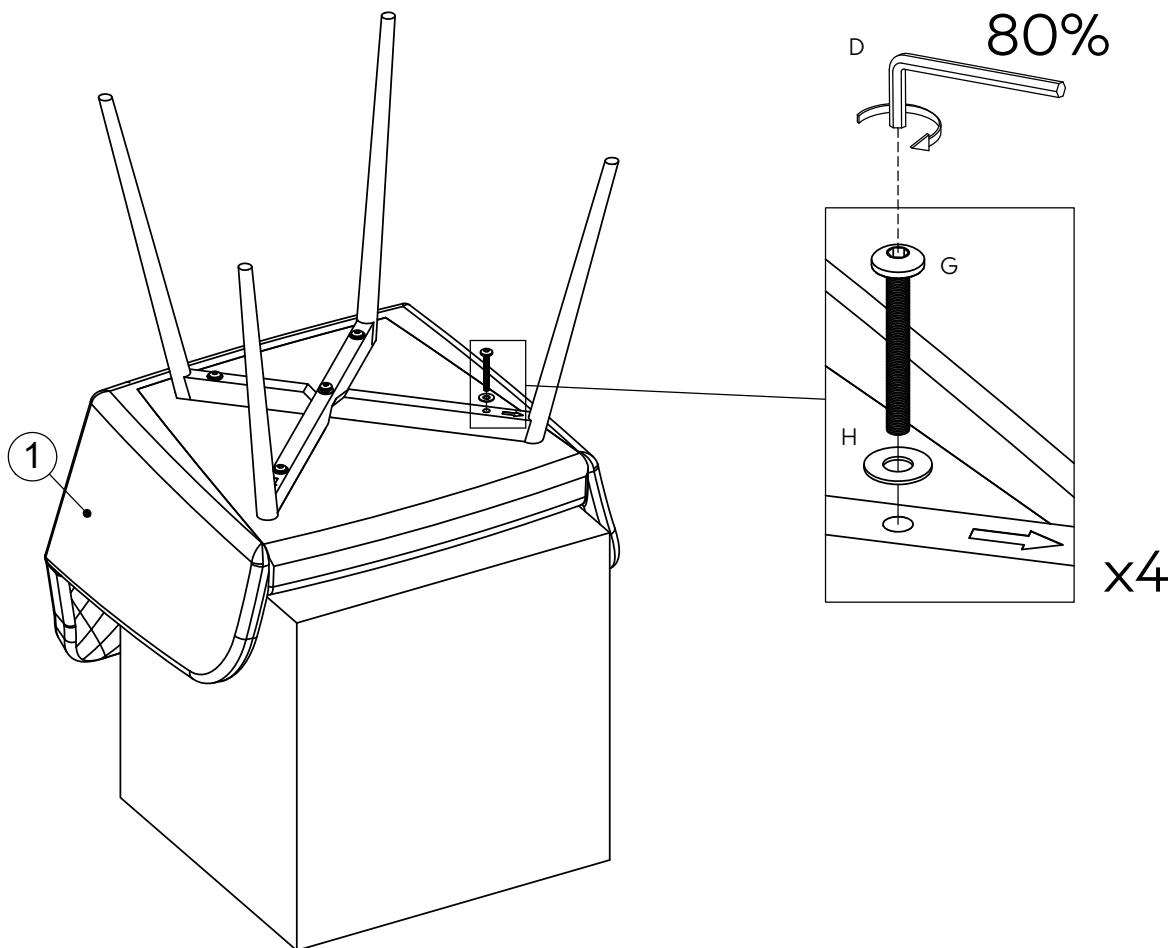

HAMILTON ARM DINING CHAIR

M29625-M29633-M47176-590563-C20304-U75068-C71595-U63436-U75069-U75067-C36171-M47346-M67547-308823-E47383

Assembly instructions

3.

G	M6x50mm	4	
H	Ø18mm	4	
D	5mm	1