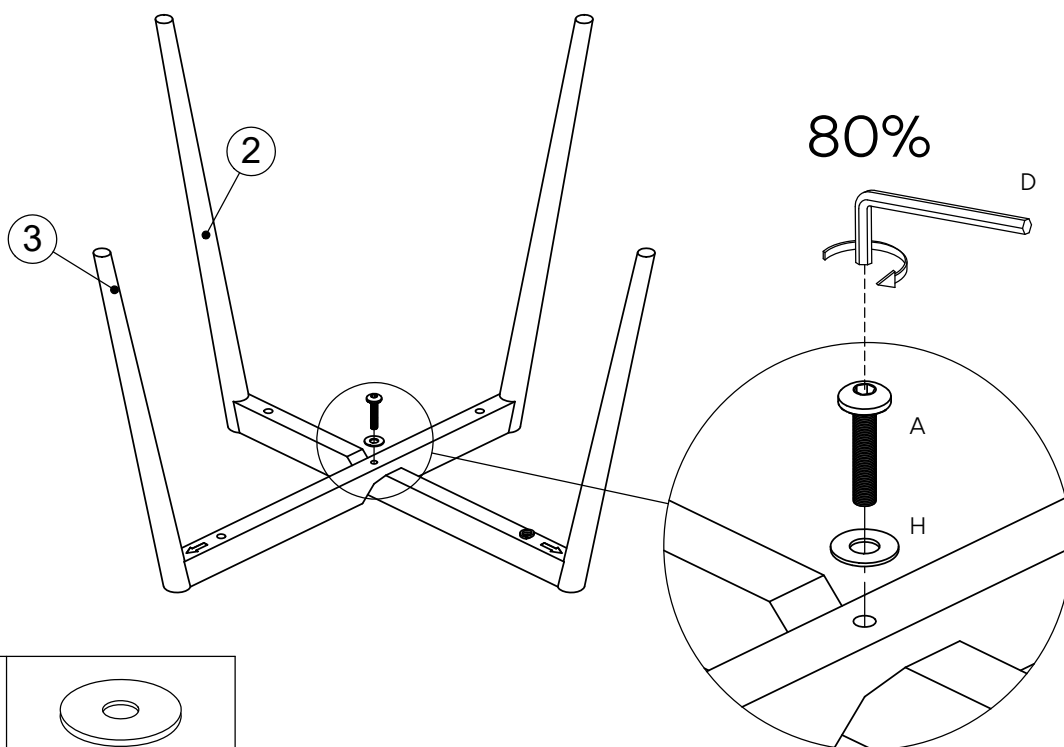

Assembly instructions

Ref	Dimensions	Visual	Qty	Ctn
1	580x460mm		1	1
2	670x400mm		1	1
3	670x400mm		1	1

Fixtures and fittings supplied (actual size)			
Ref	Dimensions	Qty	Spare Qty
A	M6x30mm	1	1
G	M6x50mm	4	1

Fixtures and fittings supplied (not to scale)				
Ref	Dimensions	Qty	Spare Qty	Visual
D	5mm	1		
H	Ø18mm	5	1	

HAMILTON ARM DINING CHAIR

M29625-M29633-M47176-590563-C20304-U75068-C71595-U63436-U75069-U75067-C36171-M47346-M67547-308823-E47383

Assembly instructions

1.

2.

H	Ø18mm	1	
A	M6x30mm	1	
D	5mm	1	

HAMILTON ARM DINING CHAIR

M29625-M29633-M47176-590563-C20304-U75068-C71595-U63436-U75069-U75067-C36171-M47346-M67547-308823-E47383

Assembly instructions