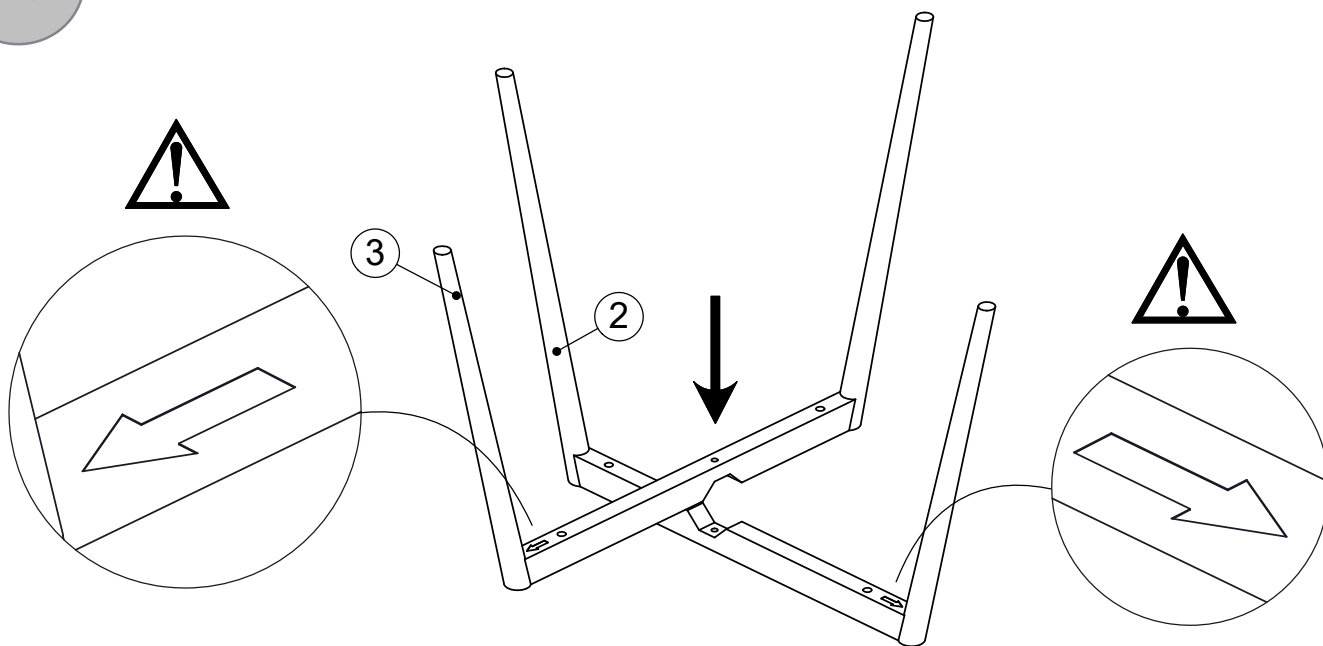

HAMILTON ARM DINING CHAIR

M29625-M29633-M47176-590563-C20304-U75068-C71595-U63436-U75069-U75067-C36171-M47346-M67547-308823-E47383

Assembly instructions

1.

2.