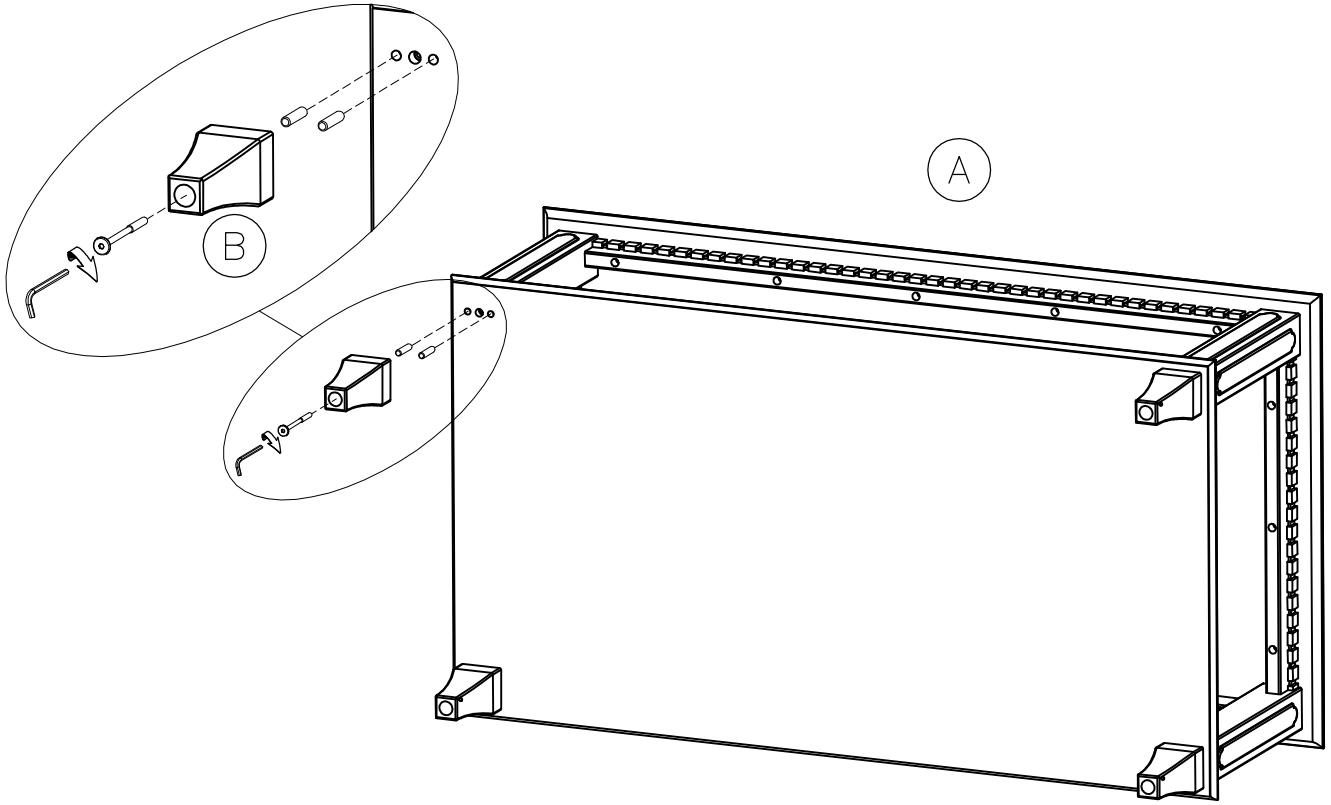

ASSEMBLY INSTRUCTION

HANOVER COFFEE TABLE

GSV2101

1

2