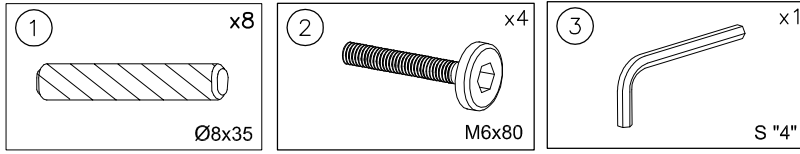

ASSEMBLY INSTRUCTION

HANOVER COFFEE TABLE

GSV2101

1

2