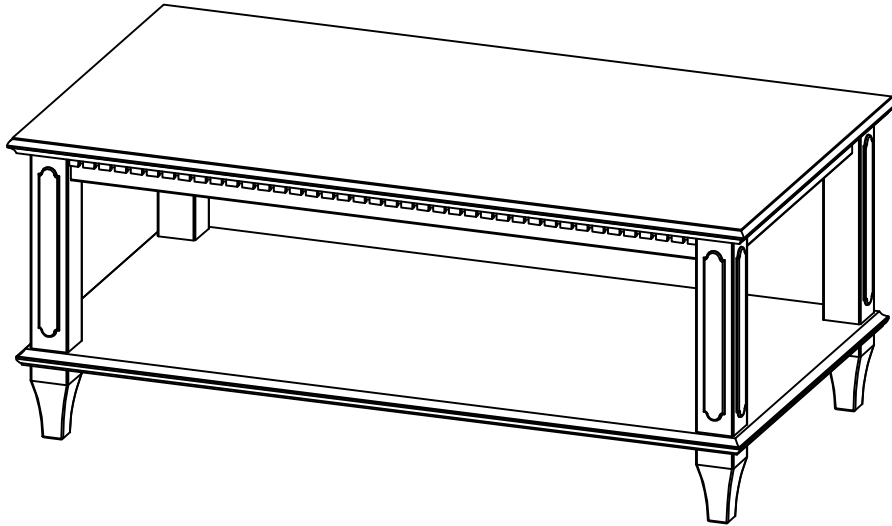

ASSEMBLY INSTRUCTION

HANOVER COFFEE TABLE

GSV2101

1

2