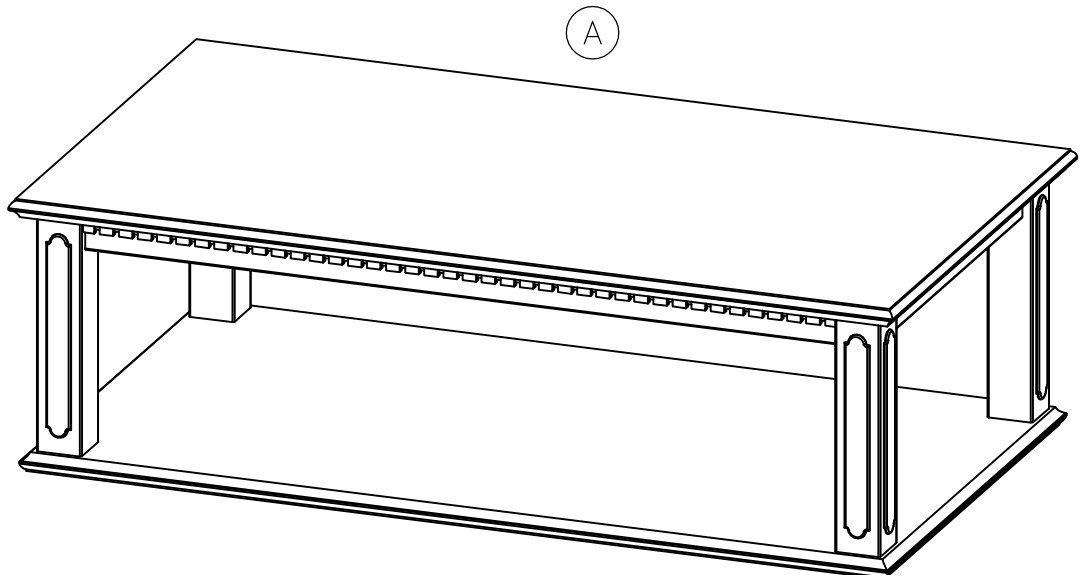

ASSEMBLY INSTRUCTION

HANOVER COFFEE TABLE

GSV2101

1

2