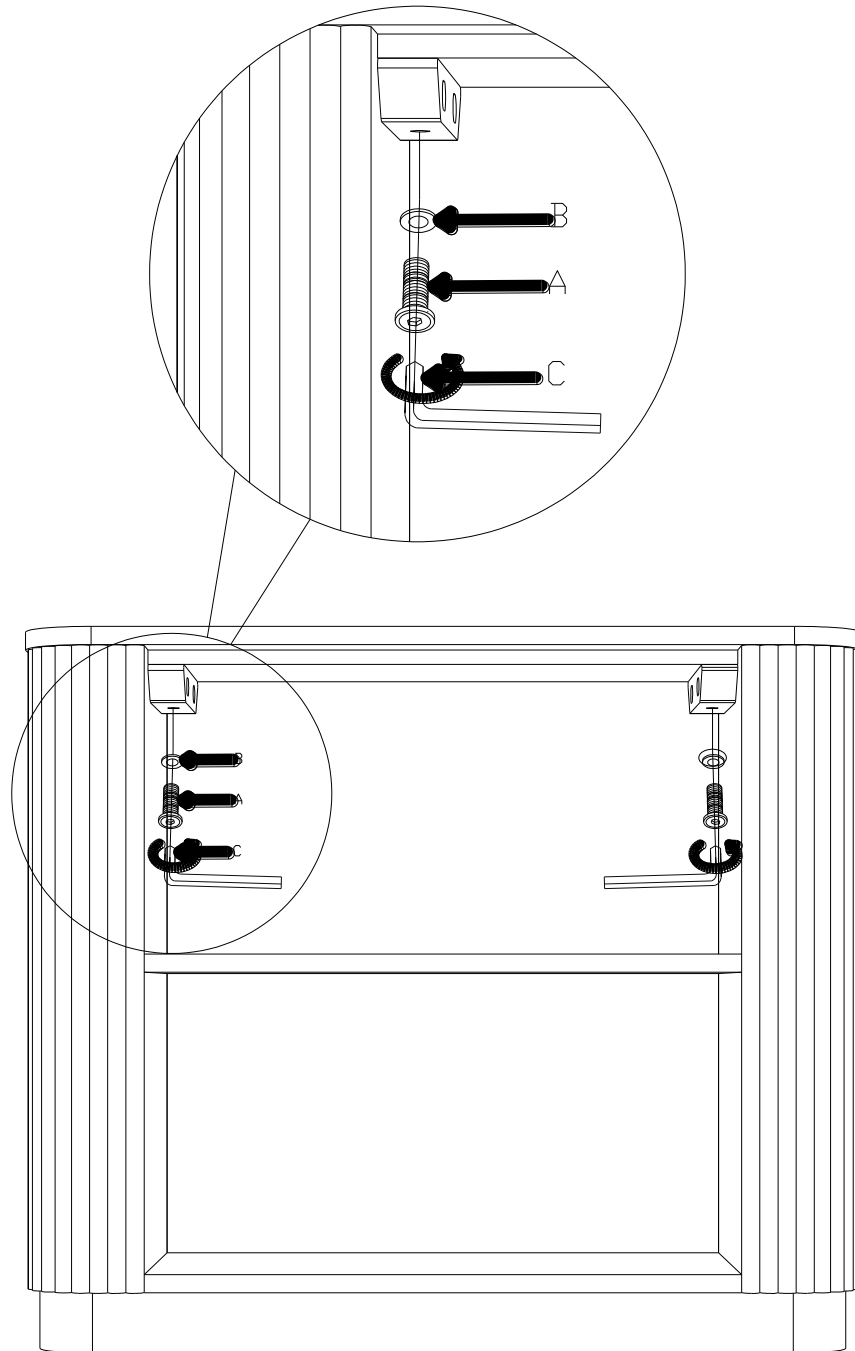

NEXT

VALENCIA SOFA SIDE-V18876
Assembly instruction

02 Note: Assemble marble top with base.