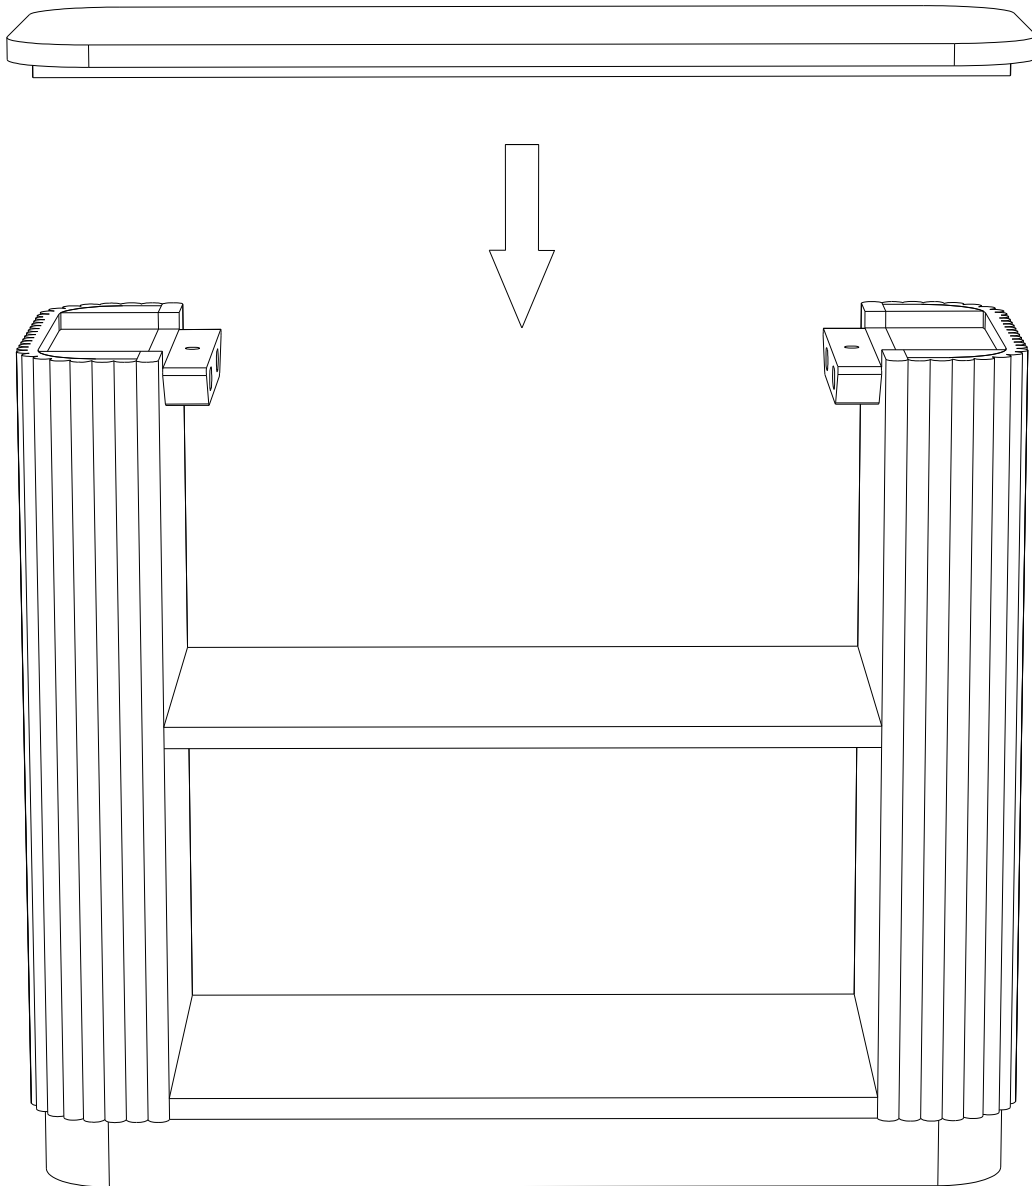

NEXT

VALENCIA SOFA SIDE-V18876
Assembly instruction

01 Note: Carefully place the marble on the sofa side table.