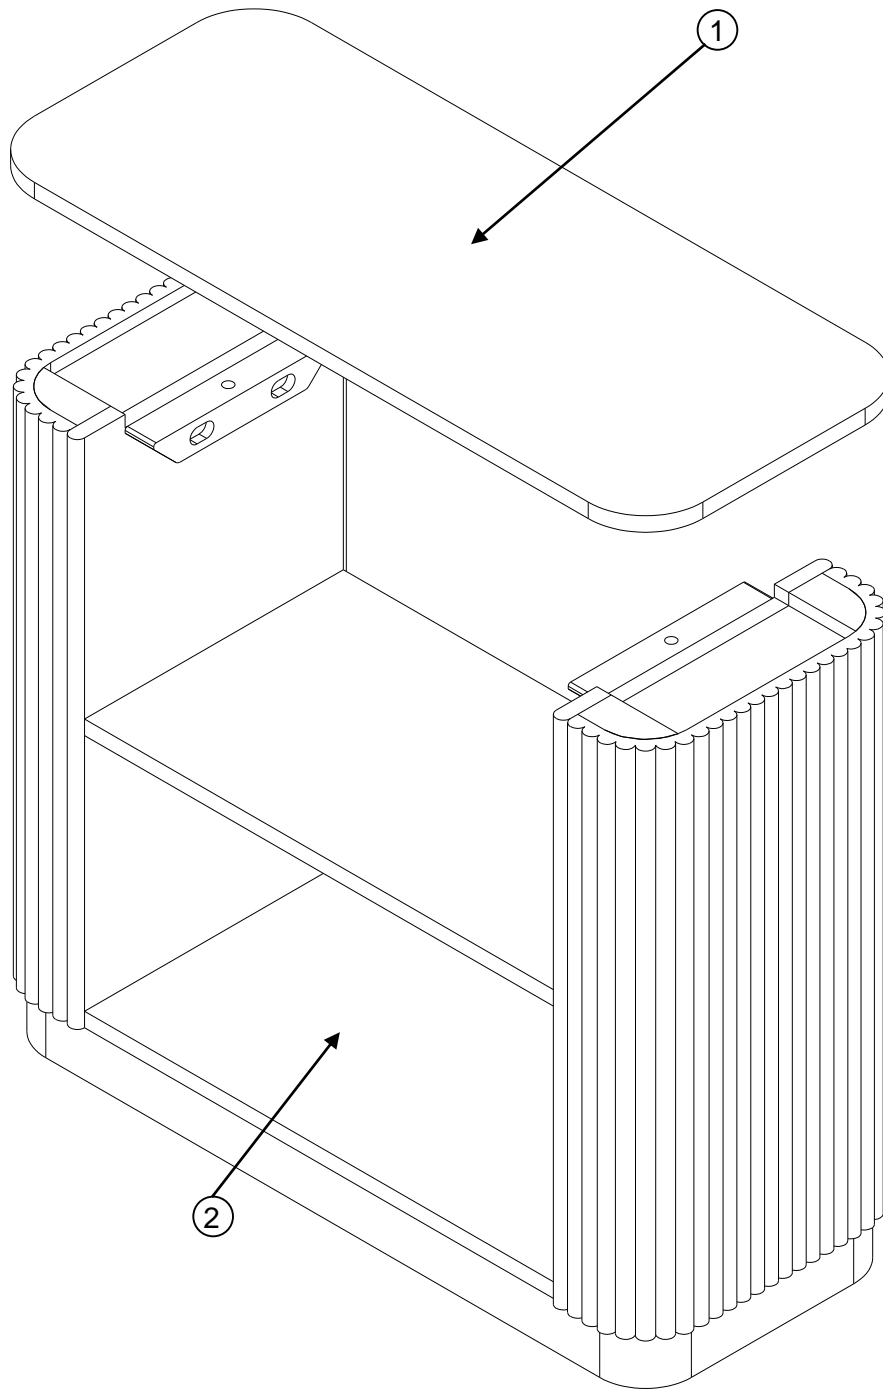

NEXT

VALENCIA SOFA SIDE-V18876 Assembly instruction