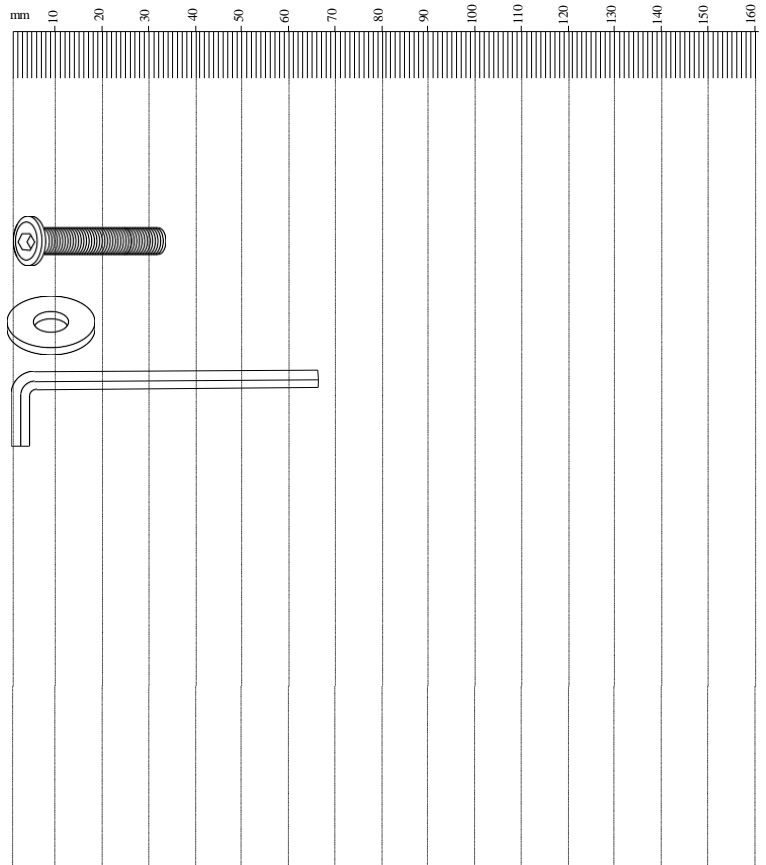

Ref	Dimensions	Visual	Qty	Ctn
1	15x700x290		1	1
2	585X696X286		1	1

Fixtures and Fittings Supplied			
Ref	Dimensions	Qty.	Spare Qty.
A	06X20mm	2	
C	08x17mm	2	
D	04mm key	1	

**1x** 

**00:15** 