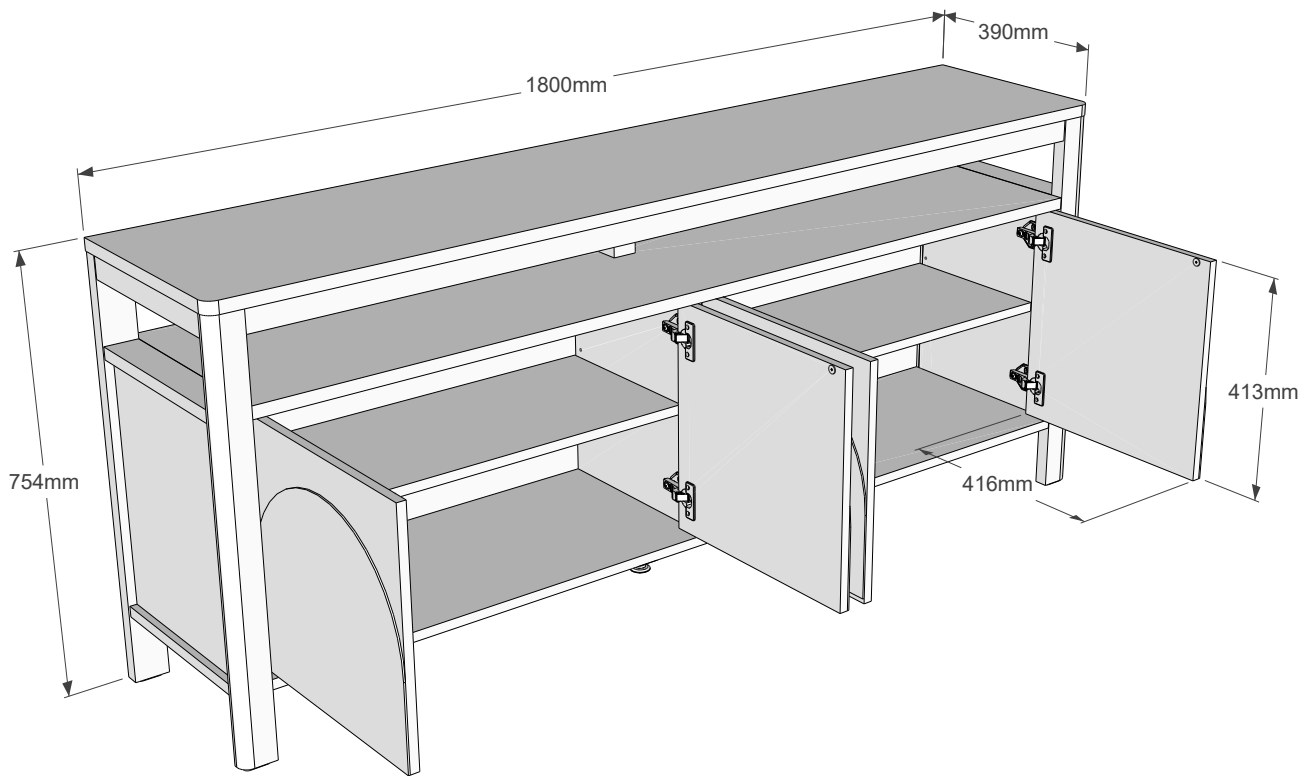

NEXT

ARCHES EXTRA LARGE FLOATING TOP SIDEBOARD V18888 Assembly instructions

19

U143	Ø4x 15mm	16		 not supplied
------	----------	----	---	---

NEXT

ARCHES EXTRA LARGE FLOATING TOP SIDEBOARD V18888

Actual product size
H75.5 x W180 x D39 cm