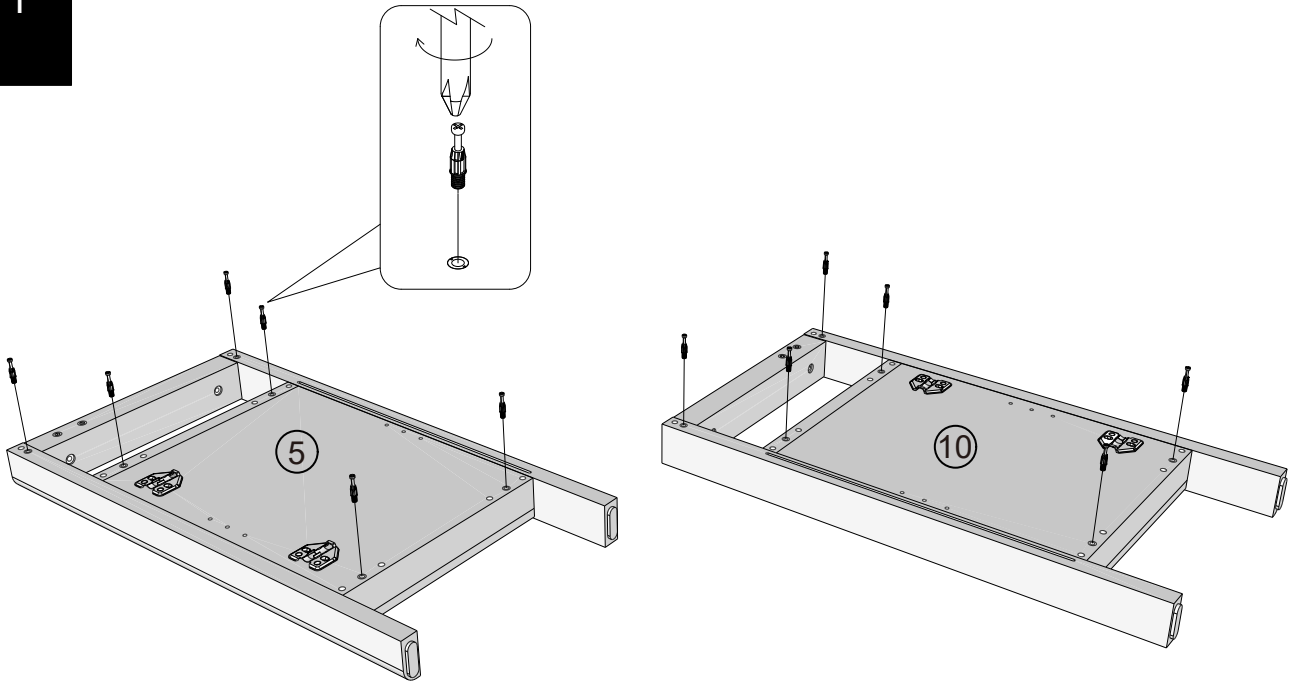

Fixtures and fittings supplied (not to scale)

Ref	Dimensions	Qty	Spare Qty	Visual
T1	N/A	2	N/A	
M38	N/A	4	N/A	
T38	N/A	12	2	
T39	N/A	2	N/A	
C11	N/A	4	N/A	
C12	N/A	4	N/A	

Ref	Dimensions	Qty	Spare Qty	Visual
O1	Ø21mm	12	2	

NEXT

ARCHES EXTRA LARGE FLOATING TOP SIDEBOARD V18888 Assembly instructions

1

B12	Ø7.5 x 33mm	12		 not supplied
-----	-------------	----	---	---

2

M38	N/A	4		 not supplied
-----	-----	---	---	---

3

T1	N/A	2	
Y8	Ø6 x 50mm	2	