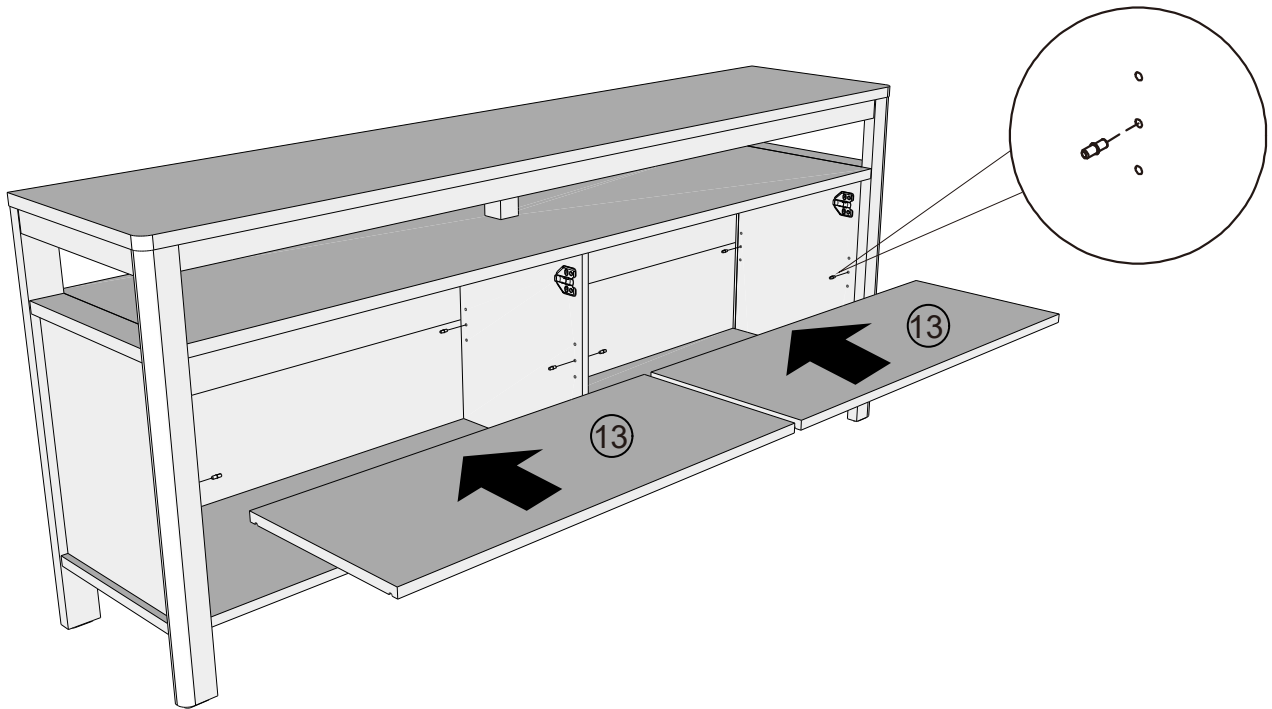

16

P3

Ø5 x 16mm

8