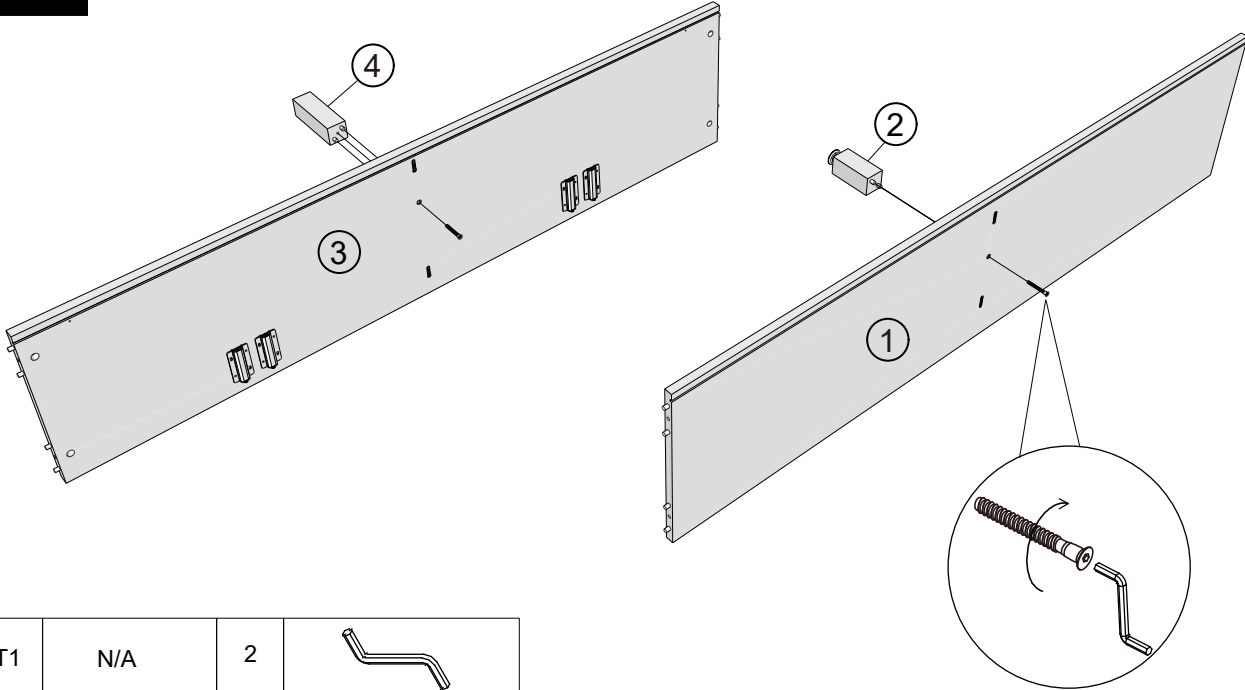

NEXT

ARCHES EXTRA LARGE FLOATING TOP SIDEBOARD V18888 Assembly instructions

1

B12	Ø7.5 x 33mm	12		 not supplied
-----	-------------	----	---	---

2

M38	N/A	4		 not supplied
-----	-----	---	---	---

3

T1	N/A	2	
Y8	Ø6 x 50mm	2	