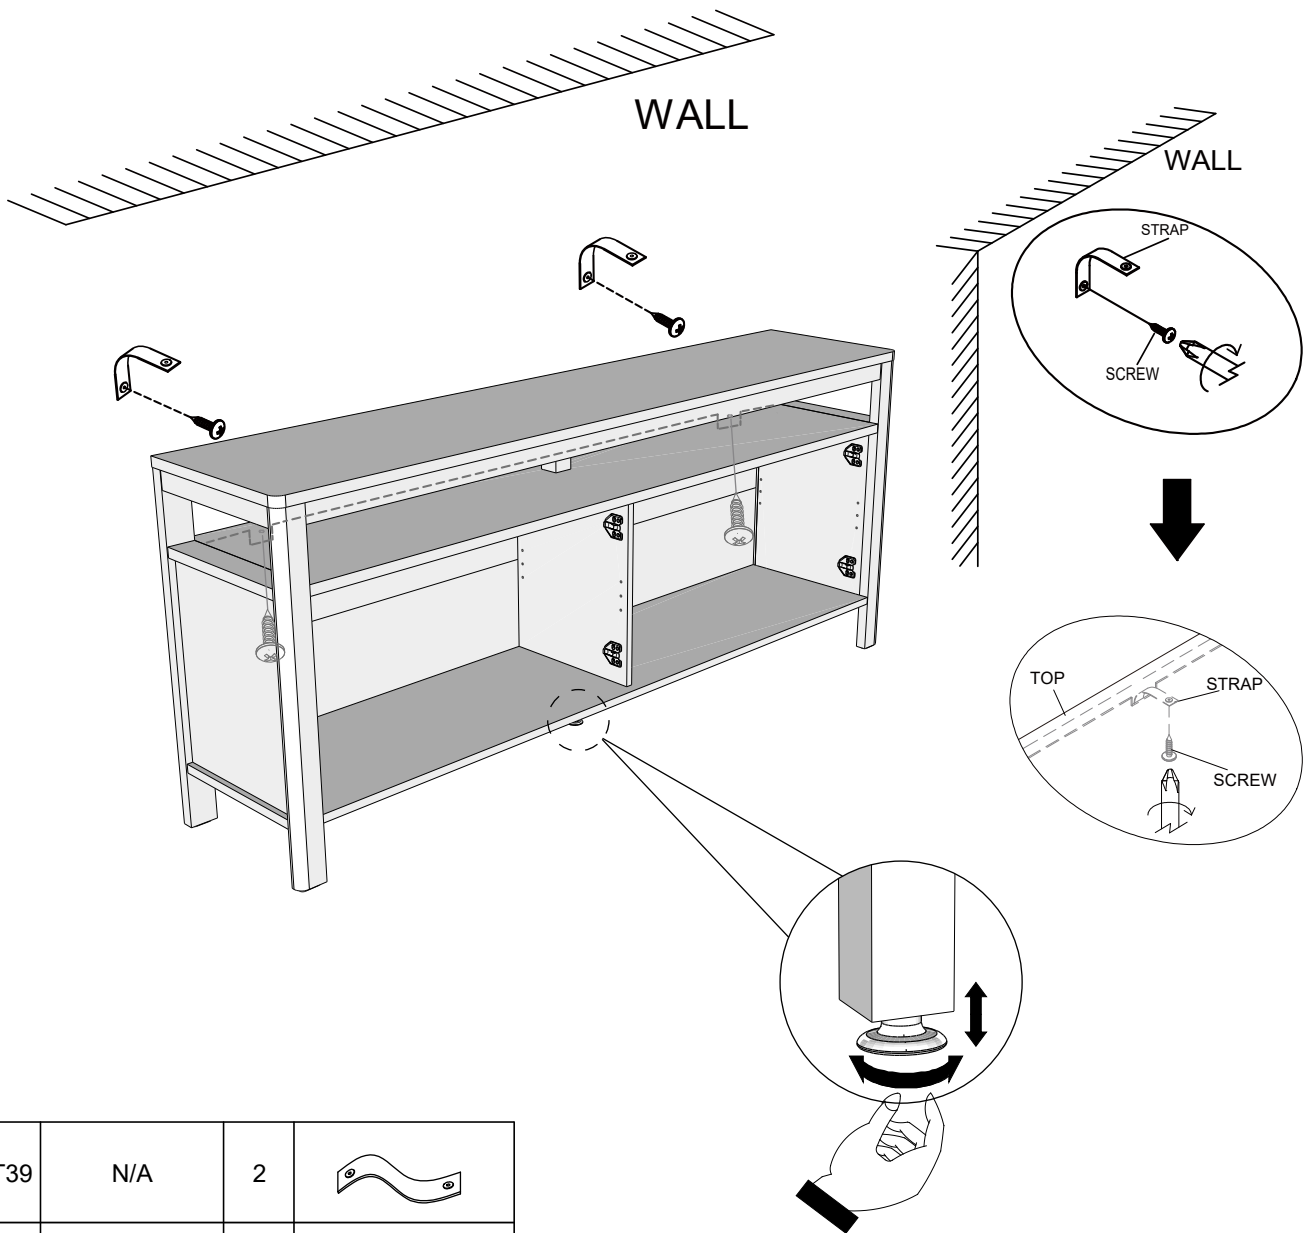

15

We recommend the use of the wall attachment bracket/strap provided for safety reasons. Secure the strap to the wall with an appropriate screw and wall plug for your wall type (not provided). To hide the strap behind the unit, drill the hole lower than the top of unit.

Attach the other end of the strap to the underside of the top panel with screw.

Warning: Always ensure intended wall area to be drilled is free from hidden electrical wires, water and gas pipes.

NB: Wall fixings are not included-Please source suitable fixing for your wall type.

If in doubt please consult a qualified trades person.

Please ensure you secure your product to the wall for your and your family's safety before you use it.

T39	N/A	2	
S41	Ø4x 15mm	2