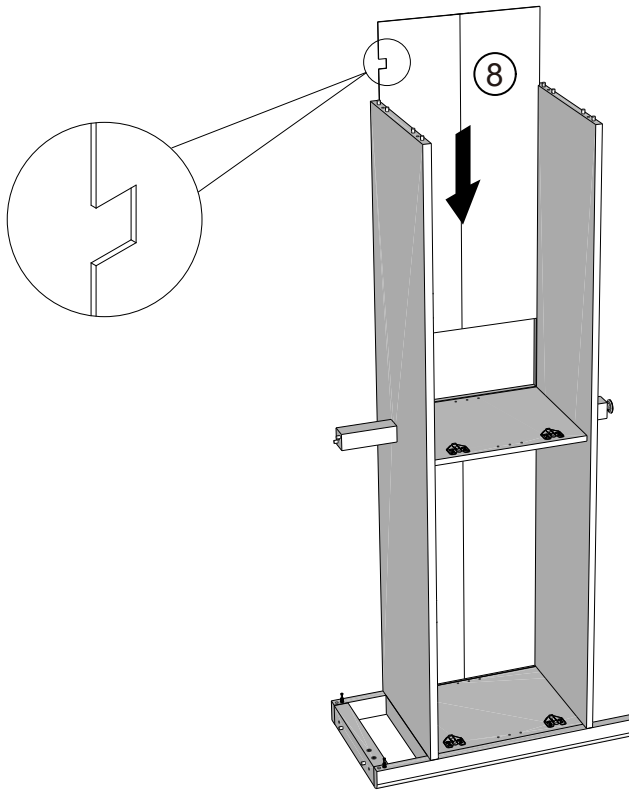

NEXT

ARCHES EXTRA LARGE FLOATING TOP SIDEBOARD V18888 Assembly instructions

7