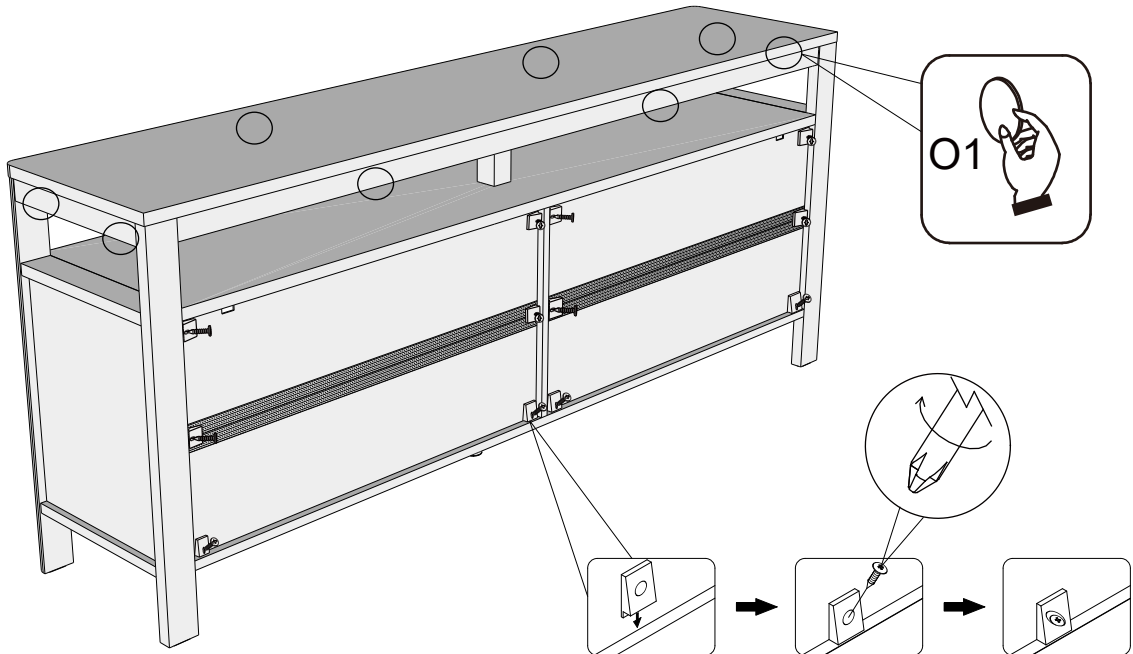

ARCHES EXTRA LARGE FLOATING TOP SIDEBOARD V18888 Assembly instructions

11

T1	N/A	2	
Y29	Ø6 x 15mm	4	

12

T1	N/A	2	
V68	Ø6 x 40mm	12	

NEXT

ARCHES EXTRA LARGE FLOATING TOP SIDEBOARD V18888 Assembly instructions

13

A=B

14

O1	Ø21mm	8	
T38	N/A	12	 not supplied

15

We recommend the use of the wall attachment bracket/strap provided for safety reasons. Secure the strap to the wall with an appropriate screw and wall plug for your wall type (not provided). To hide the strap behind the unit, drill the hole lower than the top of unit.