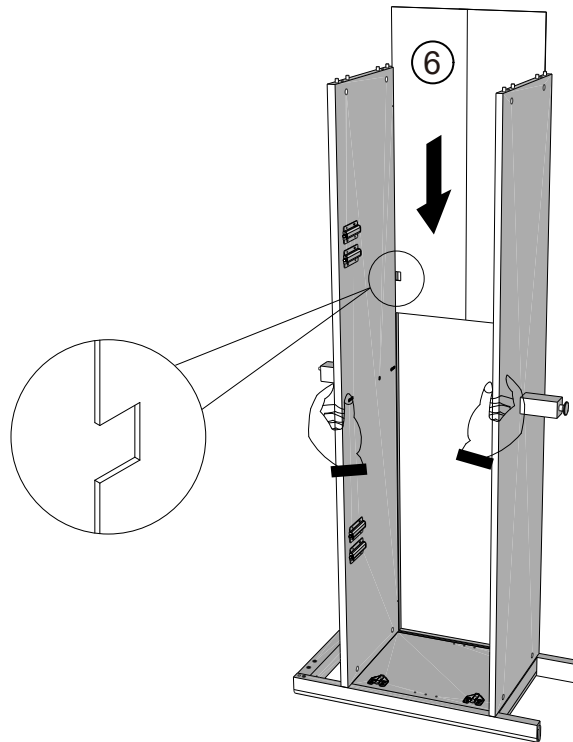

4

B3	Ø15 x 12mm	4	  not supplied
----	------------	---	---

NEXT

ARCHES EXTRA LARGE FLOATING TOP SIDEBOARD V18888 Assembly instructions

5

6

NEXT

ARCHES EXTRA LARGE FLOATING TOP SIDEBOARD V18888 Assembly instructions