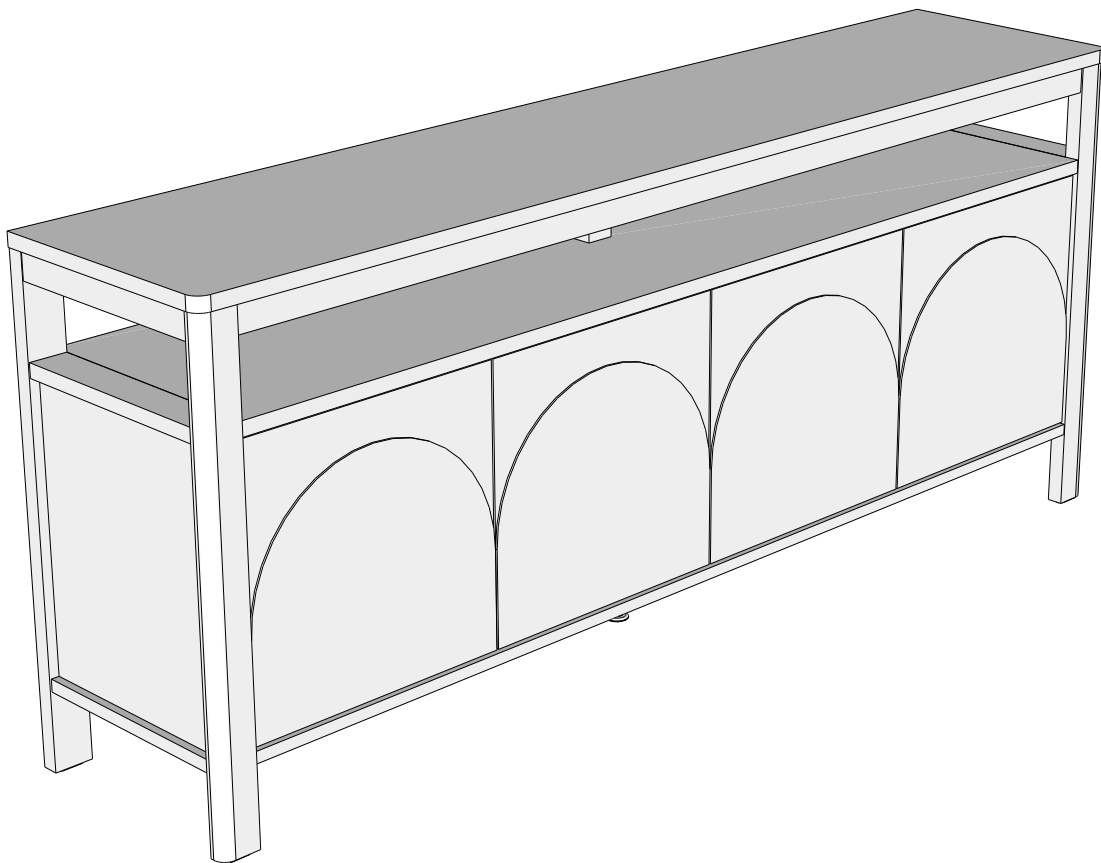

NEXT

ARCHES EXTRA LARGE FLOATING TOP SIDEBOARD V18888 Assembly instructions

Actual product size
H75.5 x W180 x D39 cm

Need Help ?

With: Assembly instruction
Missing or damaged parts

IMPORTANT - RETAIN FOR FUTURE REFERENCE