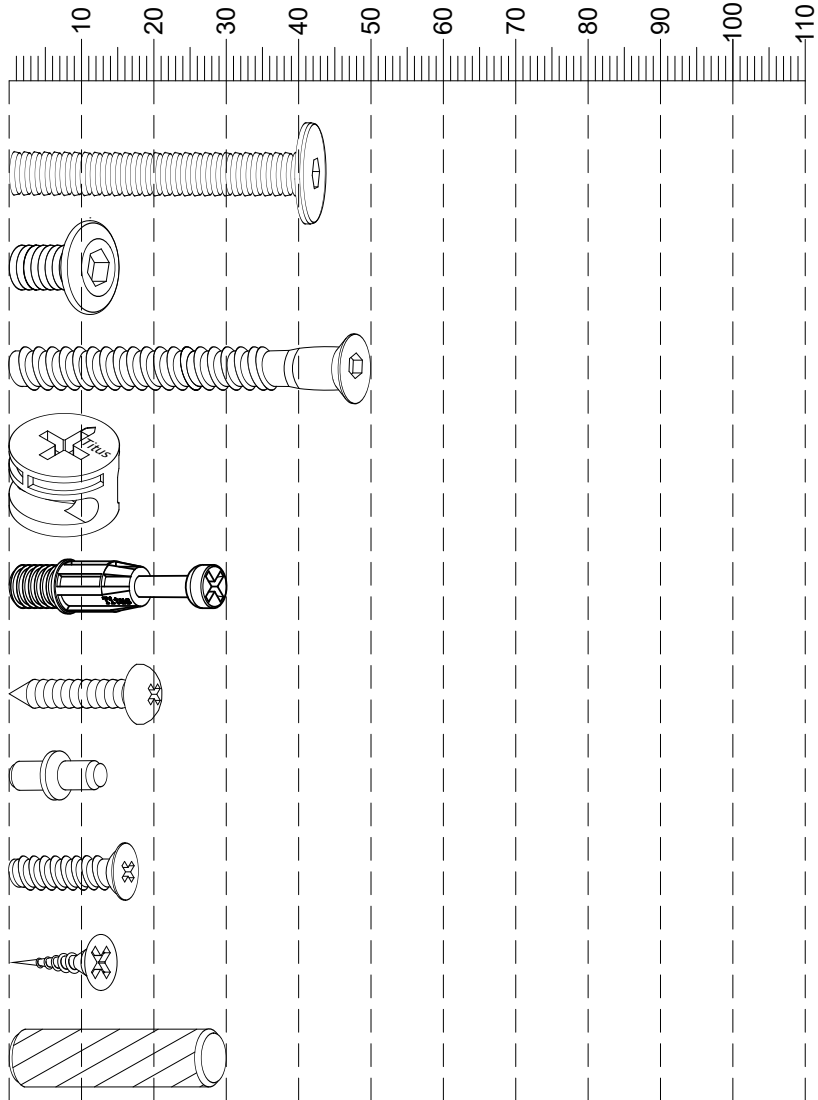

Components supplied. Please use this guide if you require replacement parts.

Ref	Dimensions	Visual	Qty	Ctn
1	39x167.5cm		1	2
2	4.5x12cm		1	1
3	39x167.5cm		1	2
4	4.5x15cm		1	1
5	39x73cm		1	1
6	43x84cm		1	2
7	36.5x42cm		1	1
8	43x84cm		1	2
9	4x167.5cm		2	2
10	39x73cm		1	1
11	6x167.5cm		1	2
12	39x180cm		1	2

Ref	Dimensions	Visual	Qty	Ctn
13	34x83cm		2	1
14	41.5x41.5cm		1	1
15	41.5x41.5cm		1	1
16	41.5x41.5cm		1	1
17	41.5x41.5cm		1	1

NEXT FITTINGS ASSEMBLE INSTRUCTIONS

Push connector into housing to join.

Make sure there is no gap between the panels.

Fixtures and fittings supplied (actual size)

Ref	Dimensions	Qty	Spare Qty
V68	Ø6 x 40mm	12	2
Y29	Ø6 x 15mm	4	1
Y8	Ø6 x 50mm	2	1
B3	Ø15 x 12mm	12	2
B12	Ø7.5 x 33mm	12	2
S41	Ø4 x 15mm	2	1
P3	Ø5 x 16mm	8	1
U139	Ø4.5 x 15mm	16	2
U143	Ø4 x 15mm	16	2
D6	Ø8 x 30mm	N/A	2

Fixtures and fittings supplied (not to scale)

Ref	Dimensions	Qty	Spare Qty	Visual
T1	N/A	2	N/A	
M38	N/A	4	N/A	
T38	N/A	12	2	
T39	N/A	2	N/A	
C11	N/A	4	N/A	
C12	N/A	4	N/A	

Ref	Dimensions	Qty	Spare Qty	Visual
O1	Ø21mm	12	2	