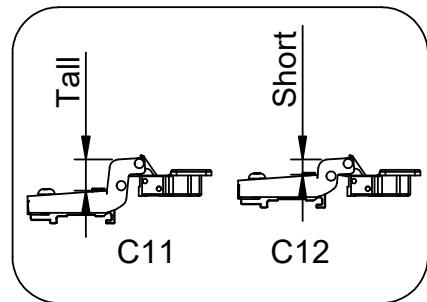

Attach the other end of the strap to the underside of the top panel with screw.

Warning: Always ensure intended wall area to be drilled is free from hidden electrical wires, water and gas pipes.

NB: Wall fixings are not included-Please source suitable fixing for your wall type.

If in doubt please consult a qualified trades person.

Please ensure you secure your product to the wall for your and your family's safety before you use it.

T39	N/A	2	
S41	Ø4x 15mm	2	

16

P3

Ø5 x 16mm

8

17