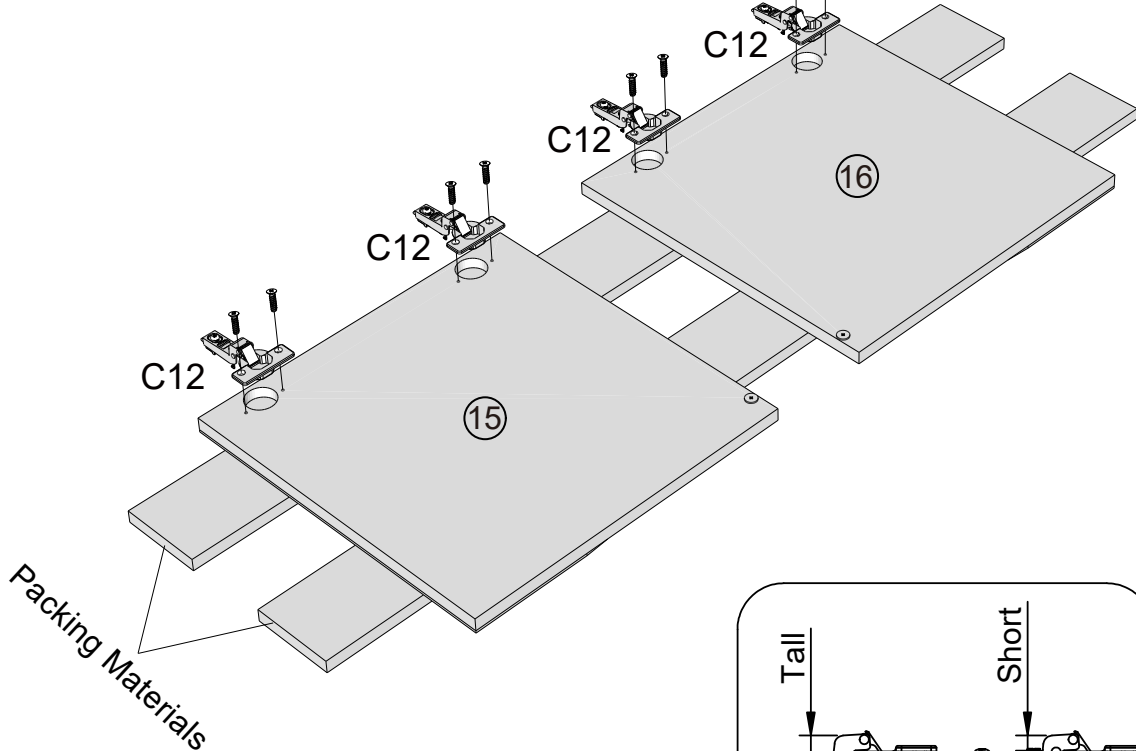

13

A=B

14

O1	Ø21mm	8	
T38	N/A	12	 not supplied

15

We recommend the use of the wall attachment bracket/strap provided for safety reasons. Secure the strap to the wall with an appropriate screw and wall plug for your wall type (not provided). To hide the strap behind the unit, drill the hole lower than the top of unit.

Attach the other end of the strap to the underside of the top panel with screw.

Warning: Always ensure intended wall area to be drilled is free from hidden electrical wires, water and gas pipes.

NB: Wall fixings are not included-Please source suitable fixing for your wall type.

If in doubt please consult a qualified trades person.

Please ensure you secure your product to the wall for your and your family's safety before you use it.

T39	N/A	2	
S41	Ø4x 15mm	2	

16

P3

Ø5 x 16mm

8

17

C11	N/A	4	
C12	N/A	4	
U139	Ø4.5x15mm	16	  <small>not supplied</small>

18

Install Hinge

Step.1:Lift up the hook

Step.2:Hook the hinge to the base

Step.3:Press inside

Remove Hinge

Adjust Hinge Position