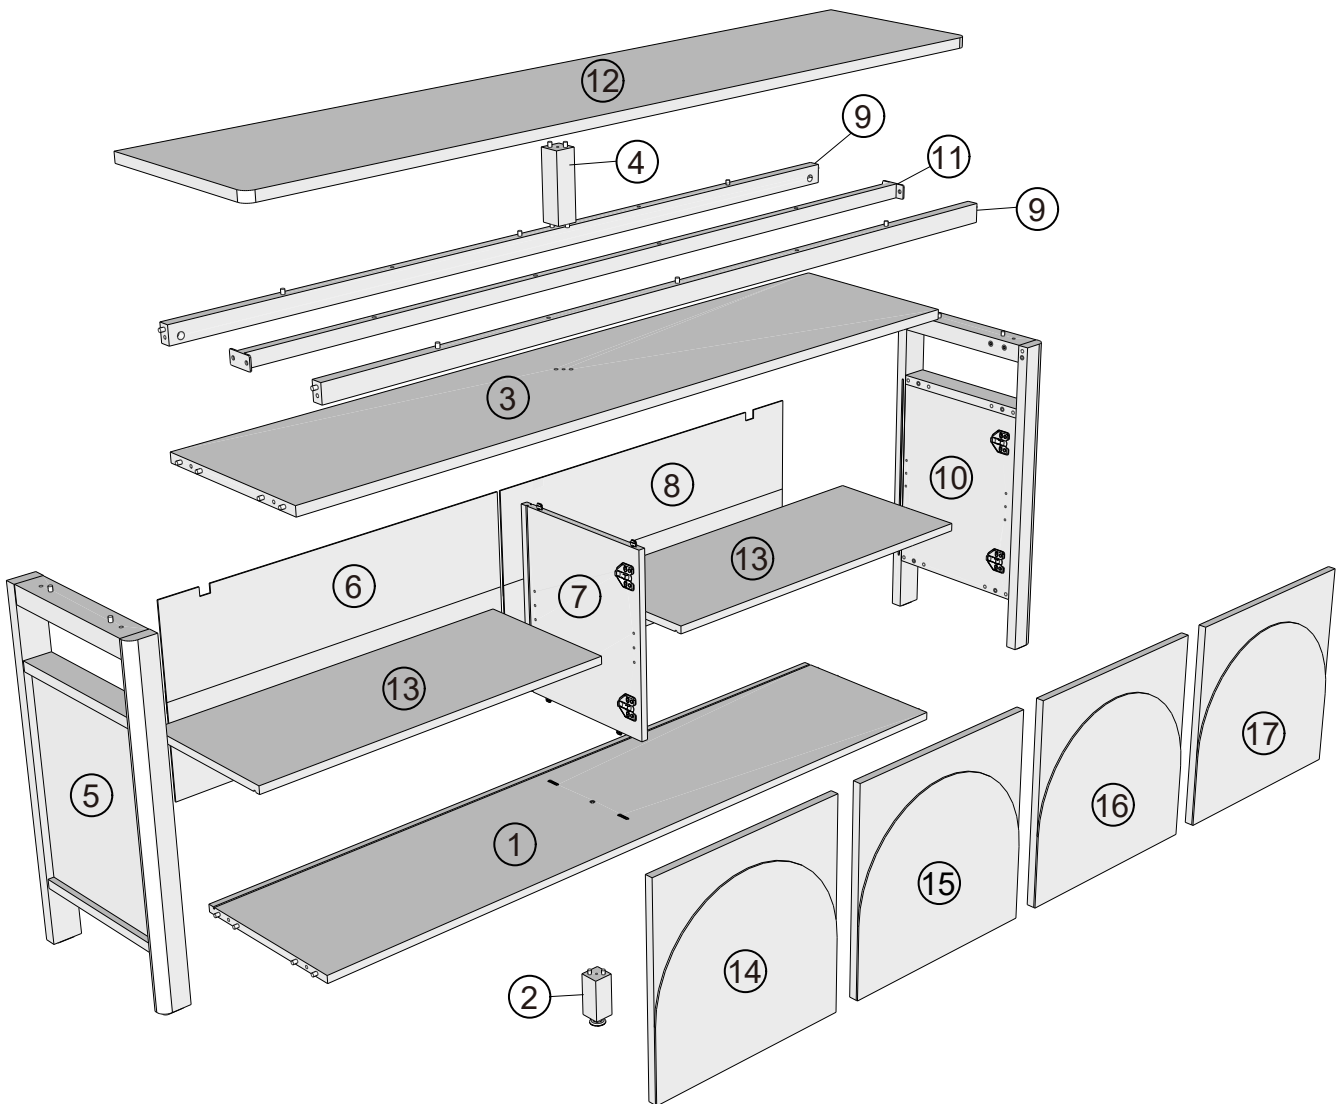

Do not place hot items (e.g. hot drinks) directly on to the wood surface. Please make sure you use a placemat or coaster.

NEXT

ARCHES EXTRA LARGE FLOATING TOP SIDEBOARD
V18888
Assembly instructions

GETTING TO KNOW YOUR PRODUCT