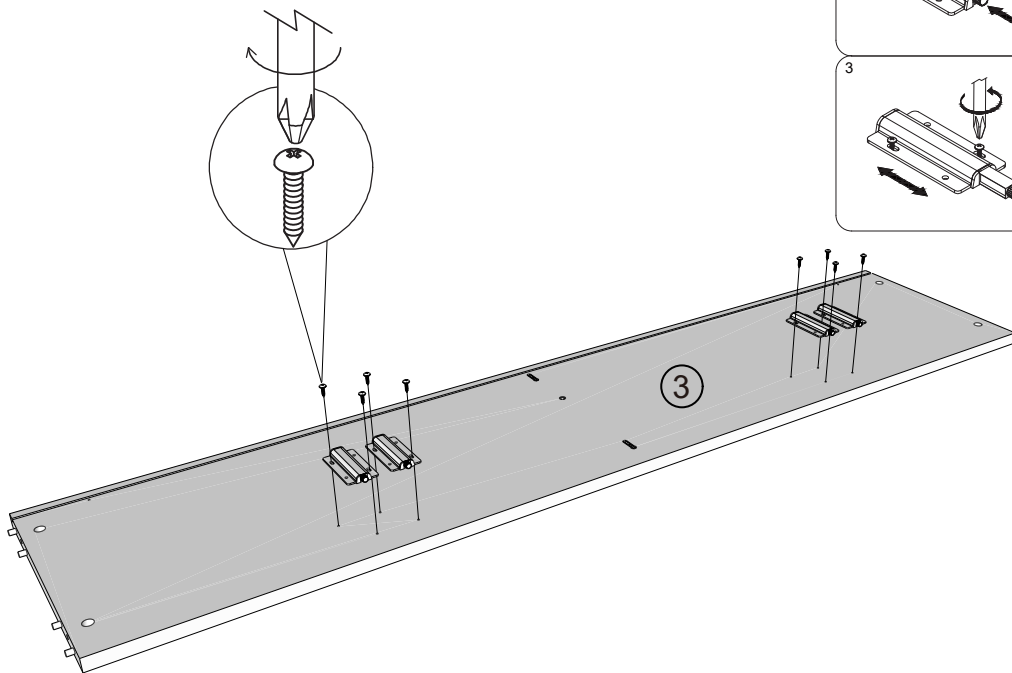

Fixtures and fittings supplied (not to scale)

Ref	Dimensions	Qty	Spare Qty	Visual
T1	N/A	2	N/A	
M38	N/A	4	N/A	
T38	N/A	12	2	
T39	N/A	2	N/A	
C11	N/A	4	N/A	
C12	N/A	4	N/A	

Ref	Dimensions	Qty	Spare Qty	Visual
O1	Ø21mm	12	2	

NEXT

ARCHES EXTRA LARGE FLOATING TOP SIDEBOARD V18888 Assembly instructions

1

B12	Ø7.5 x 33mm	12		 not supplied
-----	-------------	----	---	---

2

M38	N/A	4		 not supplied
-----	-----	---	---	---

3

T1	N/A	2	
Y8	Ø6 x 50mm	2	