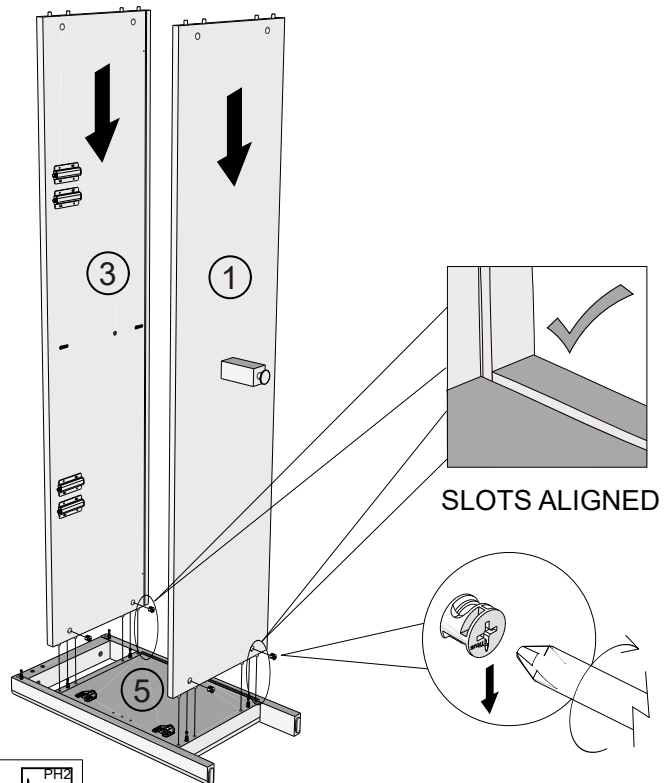

B3	Ø15 x 12mm	4	 not supplied