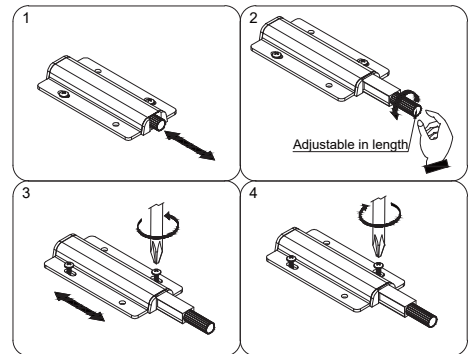

B12	Ø7.5 x 33mm	12		 not supplied

2