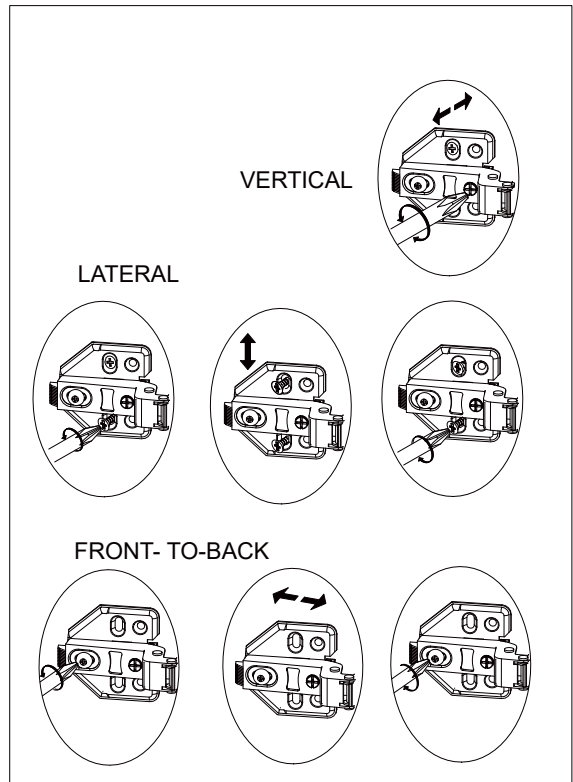

Attach the other end of the strap to the underside of the top panel with screw.

Warning: Always ensure intended wall area to be drilled is free from hidden electrical wires, water and gas pipes.

NB: Wall fixings are not included-Please source suitable fixing for your wall type.

C11	N/A	4	
C12	N/A	4	
U139	Ø4.5x15mm	16	  <small>not supplied</small>

18

Install Hinge

Step.1:Lift up the hook

Step.2:Hook the hinge to the base

Step.3:Press inside

Remove Hinge

Adjust Hinge Position