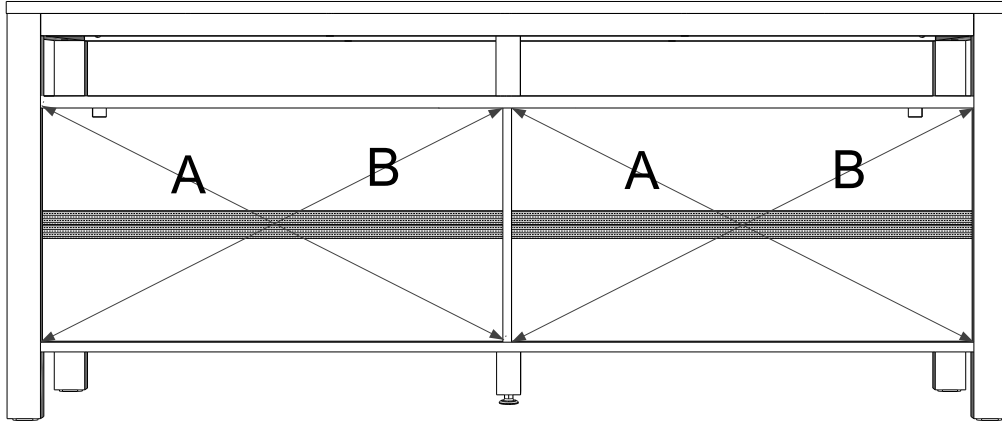

NEXT

ARCHES EXTRA LARGE FLOATING TOP SIDEBOARD V18888 Assembly instructions

13

A=B

14