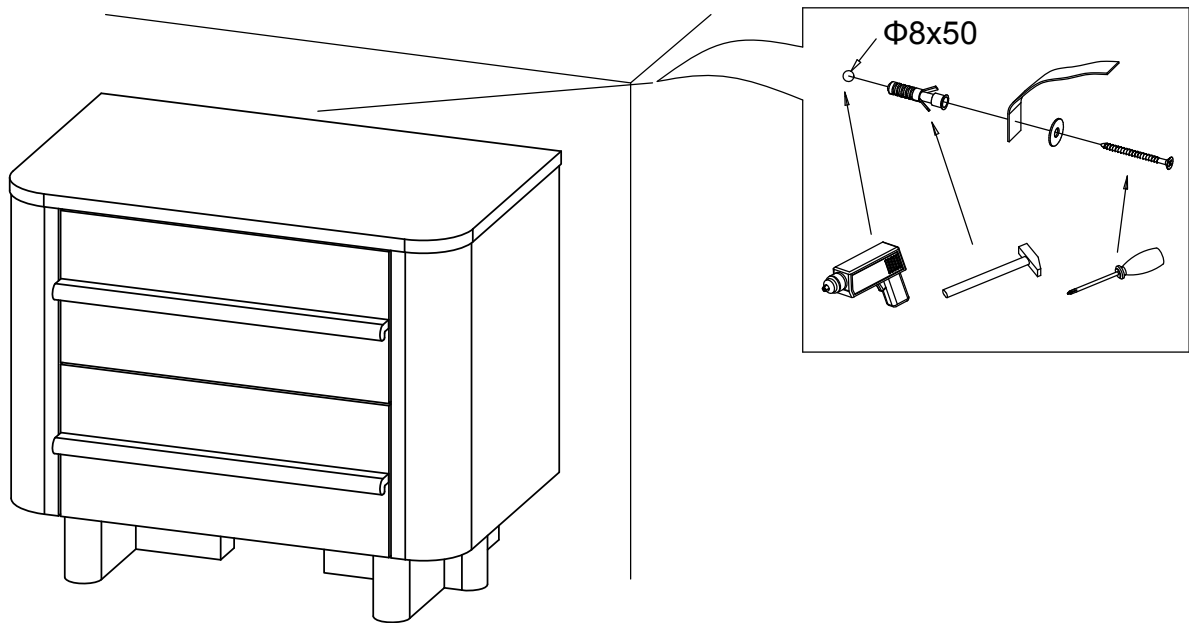

AVIANO WIDE BEDSIDE - M07852 V19923

Assembly instructions

7.

We recommend the use of the wall attachment bracket/strap provided for safety reasons. Secure the strap to the wall with an appropriate screw and wall plug for your wall type (not provided). To hide the strap behind the unit, drill the hole lower than the top of unit. Attach the other end of the strap to the underside of the top panel with screw.

Warning: Always ensure intended wall area to be drilled is free from hidden electrical wires, water and gas pipes. NB: Wall fixings are not included—Please source suitable fixing for your wall type. If in doubt please consult a qualified trades person. Please ensure you secure your product to the wall for your and your family's safety before you use it.

AG	$\emptyset 6/\emptyset 12\text{mm}$	1