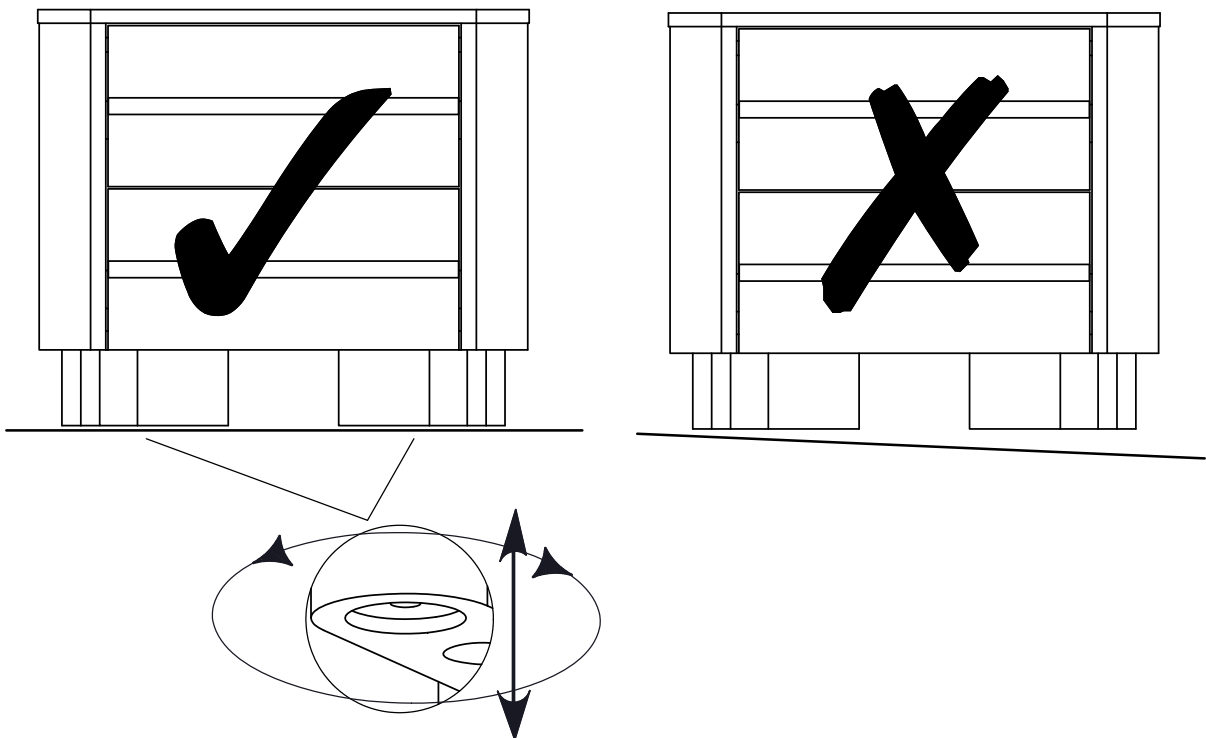

AVIANO WIDE BEDSIDE - M07852 V19923

Assembly instructions

1.

x2

AJ	Ø10 x 40mm	4		 not supplied
----	------------	---	---	---

2.

AVIANO WIDE BEDSIDE - M07852 V19923

Assembly instructions

3.

4.

AH	M8 x 95mm	8	
AB	M8mm	8	
AK	Ø8/Ø19mm	8	
AD	70 x 40 x 5mm	1	

AVIANO WIDE BEDSIDE - M07852 V19923

Assembly instructions

5.

6.

AVIANO WIDE BEDSIDE - M07852 V19923

Assembly instructions

7.

We recommend the use of the wall attachment bracket/strap provided for safety reasons. Secure the strap to the wall with an appropriate screw and wall plug for your wall type (not provided). To hide the strap behind the unit, drill the hole lower than the top of unit. Attach the other end of the strap to the underside of the top panel with screw.