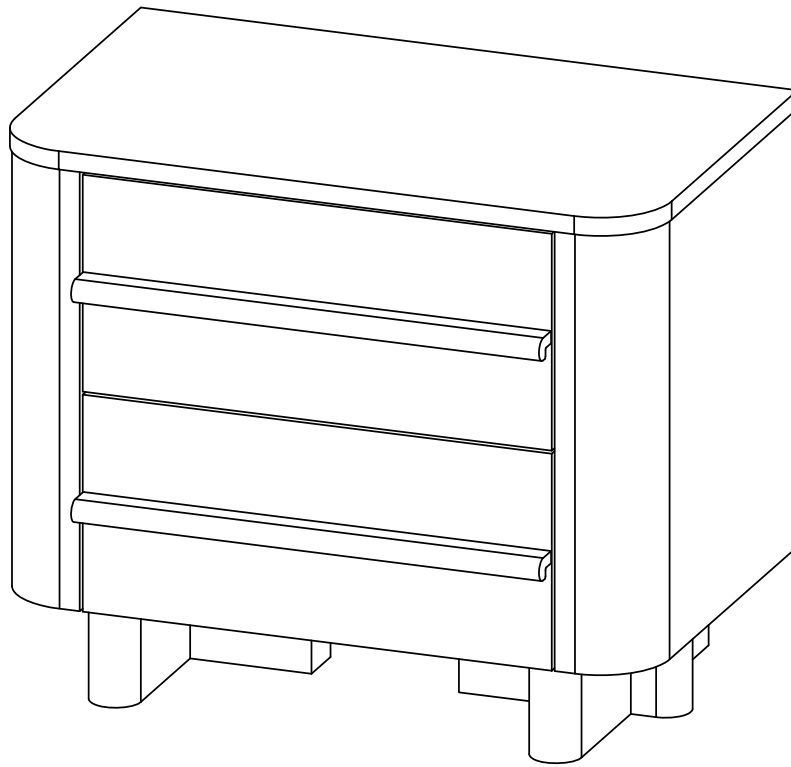

N.

PREMIUM COLLECTION

AVIANO

WIDE BEDSIDE - M07852 V19923

H55 X W65 X D40CM

ASSEMBLY INSTRUCTIONS

AVIANO WIDE BEDSIDE – M07852 V19923

Assembly instructions

Actual product size

H55 X W65 X D40CM