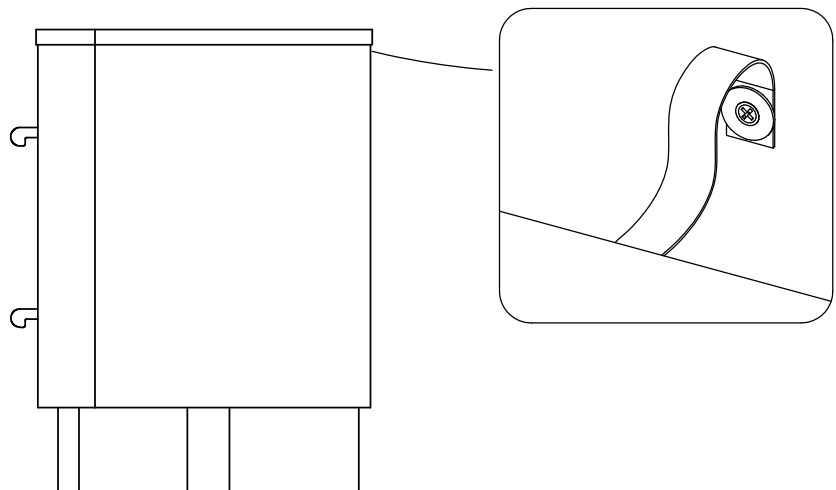

AVIANO WIDE BEDSIDE - M07852 V19923

Assembly instructions

7.

We recommend the use of the wall attachment bracket/strap provided for safety reasons. Secure the strap to the wall with an appropriate screw and wall plug for your wall type (not provided). To hide the strap behind the unit, drill the hole lower than the top of unit. Attach the other end of the strap to the underside of the top panel with screw.

Warning: Always ensure intended wall area to be drilled is free from hidden electrical wires, water and gas pipes. NB: Wall fixings are not included—Please source suitable fixing for your wall type. If in doubt please consult a qualified trades person. Please ensure you secure your product to the wall for your and your family's safety before you use it.

AG	$\emptyset 6/\emptyset 12\text{mm}$	1