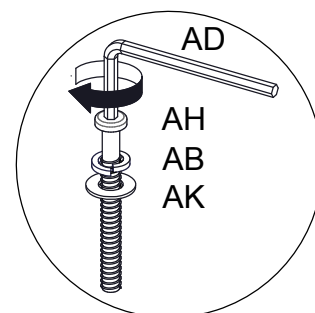

AVIANO WIDE BEDSIDE - M07852 V19923

Assembly instructions

Fixtures and fittings supplied (actual size)			
Ref	Dimensions	Qty	Spare Qty
AH	M8 x 95mm	8	1
AJ	Ø10 x 40mm	4	1

Fixtures and fittings supplied (actual size)				
Ref	Dimensions	Qty	Spare Qty	Visual
AB	M8mm	8	1	
AK	Ø8/Ø19mm	8	1	
AD	70x40x5mm	1		
AG	Ø6/Ø12mm	1		

AVIANO WIDE BEDSIDE - M07852 V19923

Assembly instructions

1.

x2

AJ	Ø10 x 40mm	4		 not supplied
----	------------	---	---	---

2.

AVIANO WIDE BEDSIDE - M07852 V19923

Assembly instructions

3.

4.

AH	M8 x 95mm	8	
AB	M8mm	8	
AK	Ø8/Ø19mm	8	
AD	70 x 40 x 5mm	1	

AVIANO WIDE BEDSIDE - M07852 V19923

Assembly instructions

5.

6.

AVIANO WIDE BEDSIDE - M07852 V19923