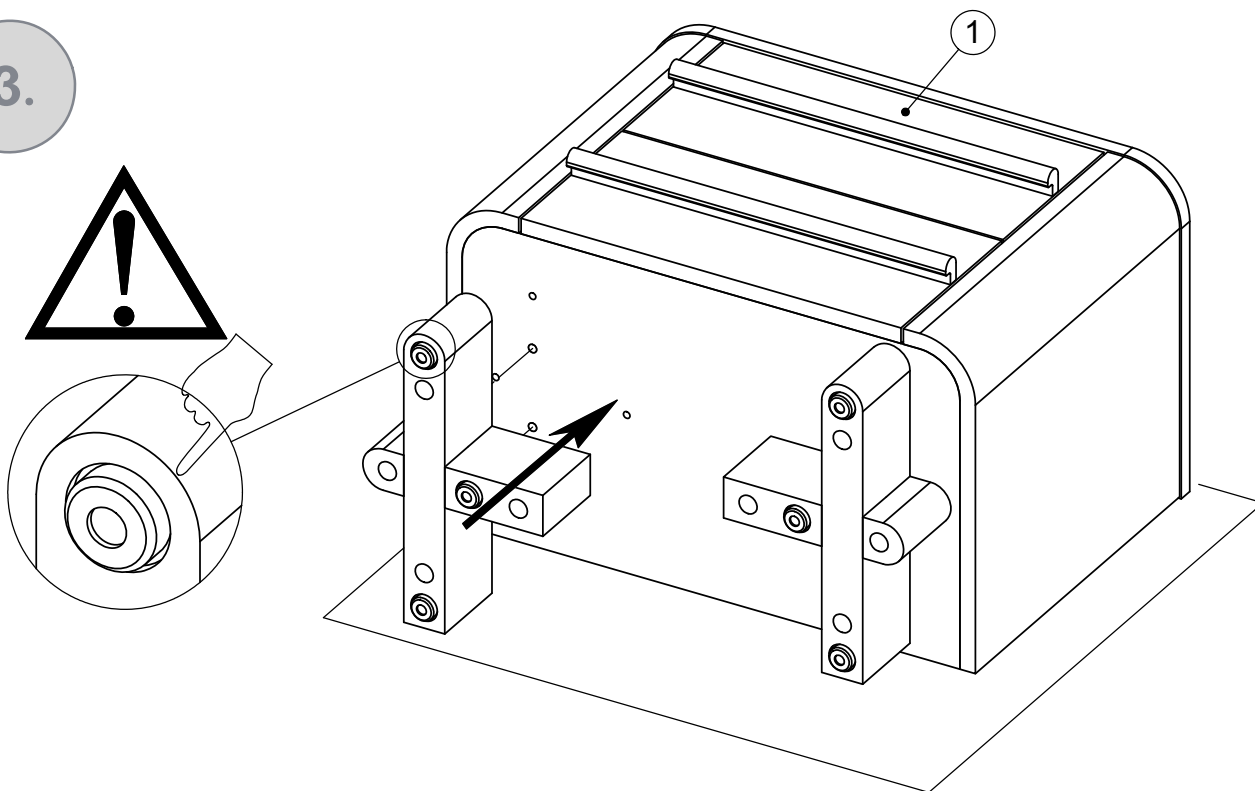

AVIANO WIDE BEDSIDE - M07852 V19923

Assembly instructions

3.