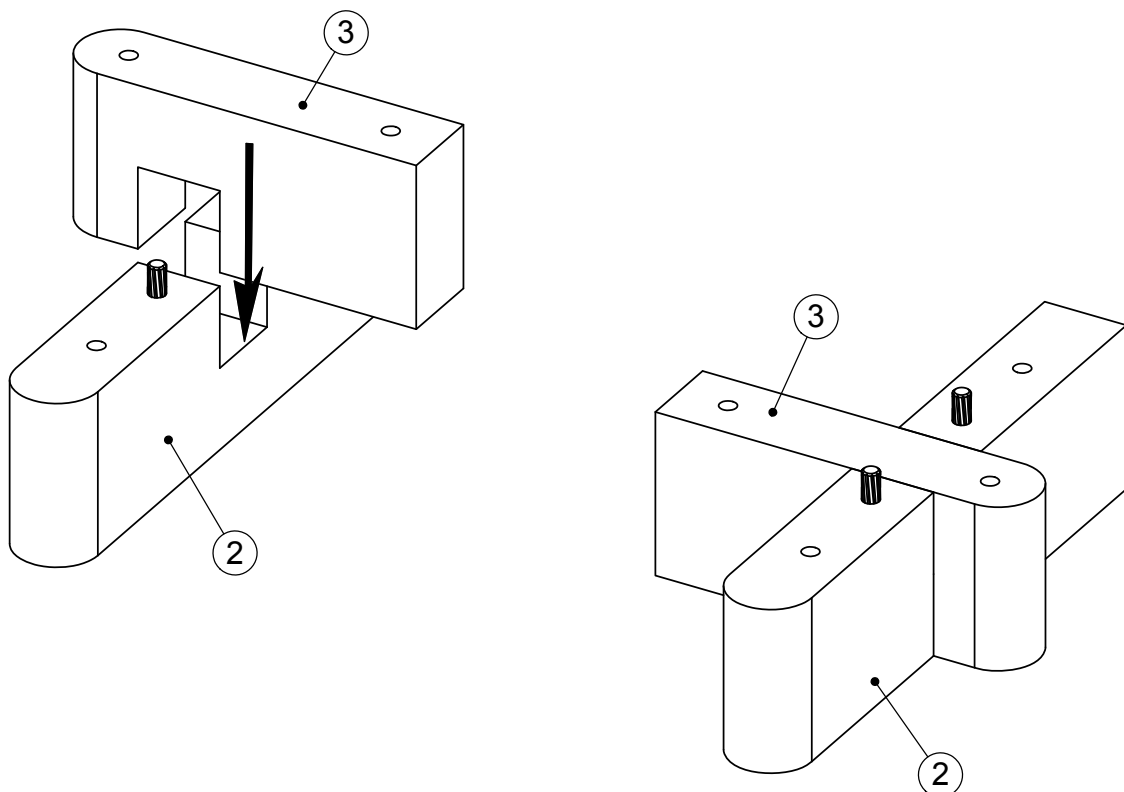

AVIANO WIDE BEDSIDE - M07852 V19923

Assembly instructions

Fixtures and fittings supplied (actual size)			
Ref	Dimensions	Qty	Spare Qty
AH	M8 x 95mm	8	1
AJ	Ø10 x 40mm	4	1

Fixtures and fittings supplied (actual size)				
Ref	Dimensions	Qty	Spare Qty	Visual
AB	M8mm	8	1	
AK	Ø8/Ø19mm	8	1	
AD	70x40x5mm	1		
AG	Ø6/Ø12mm	1		

AVIANO WIDE BEDSIDE - M07852 V19923

Assembly instructions

1.

x2

AJ	Ø10 x 40mm	4		 not supplied
----	------------	---	---	---

2.

AVIANO WIDE BEDSIDE - M07852 V19923

Assembly instructions

3.

4.

AH	M8 x 95mm	8	
AB	M8mm	8	
AK	Ø8/Ø19mm	8	
AD	70 x 40 x 5mm	1	

AVIANO WIDE BEDSIDE - M07852 V19923

Assembly instructions

5.

6.

AVIANO WIDE BEDSIDE - M07852 V19923