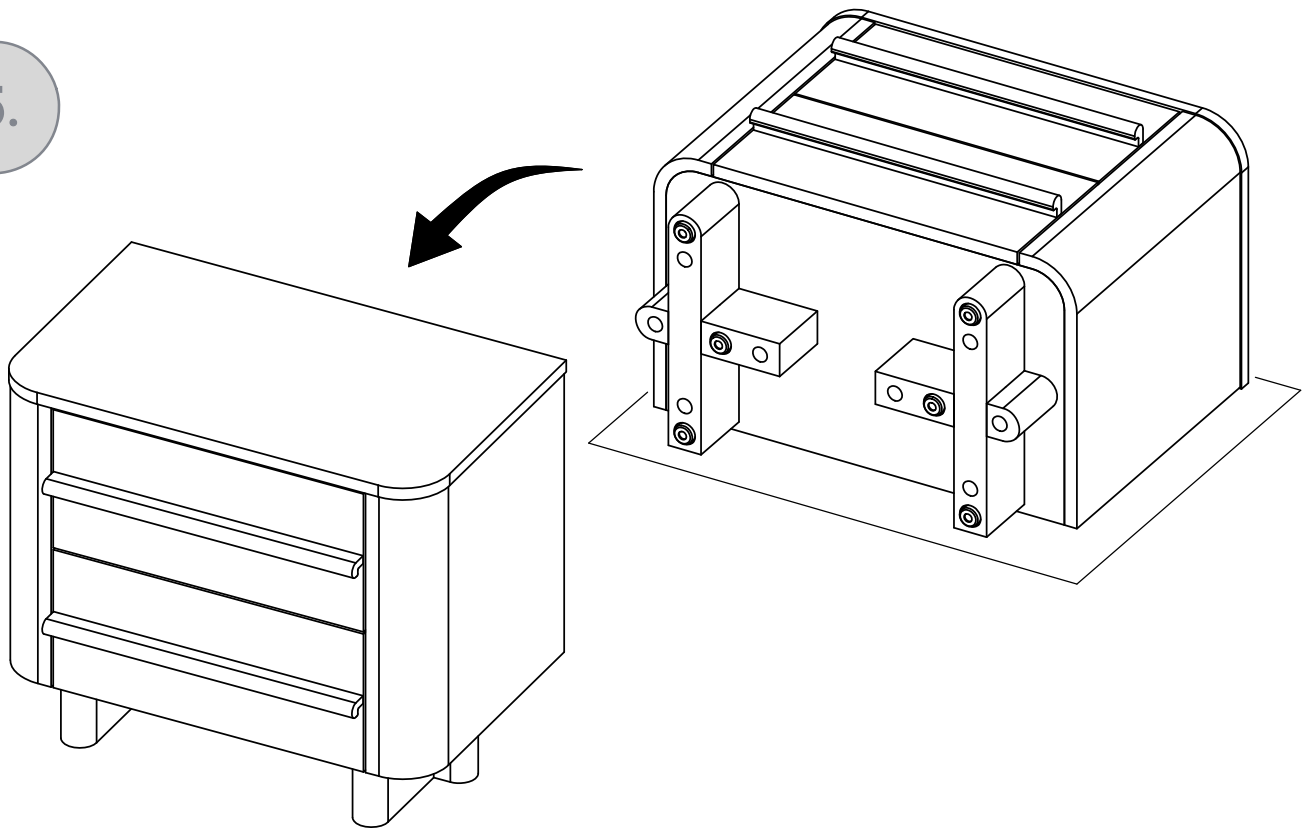

AVIANO WIDE BEDSIDE - M07852 V19923

Assembly instructions

1.

x2

AJ	Ø10 x 40mm	4		 not supplied
----	------------	---	---	---

2.

AVIANO WIDE BEDSIDE - M07852 V19923

Assembly instructions

3.

4.

AH	M8 x 95mm	8	
AB	M8mm	8	
AK	Ø8/Ø19mm	8	
AD	70 x 40 x 5mm	1	

AVIANO WIDE BEDSIDE - M07852 V19923

Assembly instructions

5.

6.

AVIANO WIDE BEDSIDE - M07852 V19923

Assembly instructions

7.

We recommend the use of the wall attachment bracket/strap provided for safety reasons. Secure the strap to the wall with an appropriate screw and wall plug for your wall type (not provided). To hide the strap behind the unit, drill the hole lower than the top of unit. Attach the other end of the strap to the underside of the top panel with screw.