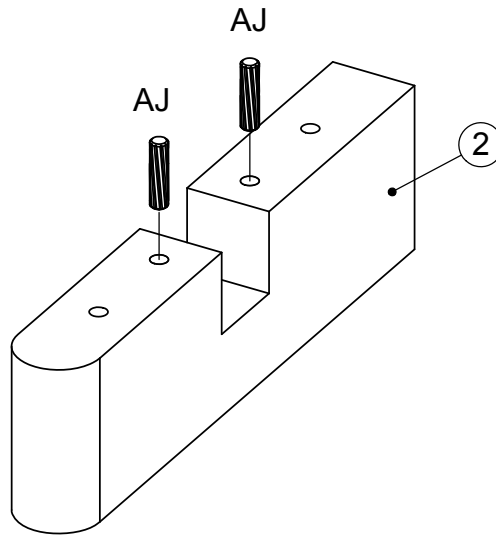

AVIANO WIDE BEDSIDE - M07852 V19923

Assembly instructions

Components supplied. Please use this guide if you require replacement parts.

Ref	Dimensions	Visual	Qty	Ctn
1	430x450mm		1	1
2	100x358mm		2	1
3	100x220mm		2	1

AVIANO WIDE BEDSIDE - M07852 V19923

Assembly instructions

Fixtures and fittings supplied (actual size)			
Ref	Dimensions	Qty	Spare Qty
AH	M8 x 95mm	8	1
AJ	Ø10 x 40mm	4	1

Fixtures and fittings supplied (actual size)				
Ref	Dimensions	Qty	Spare Qty	Visual
AB	M8mm	8	1	
AK	Ø8/Ø19mm	8	1	
AD	70x40x5mm	1		
AG	Ø6/Ø12mm	1		

AVIANO WIDE BEDSIDE - M07852 V19923

Assembly instructions

1.

x2

AJ	Ø10 x 40mm	4		 not supplied
----	------------	---	---	---

2.

AVIANO WIDE BEDSIDE - M07852 V19923

Assembly instructions