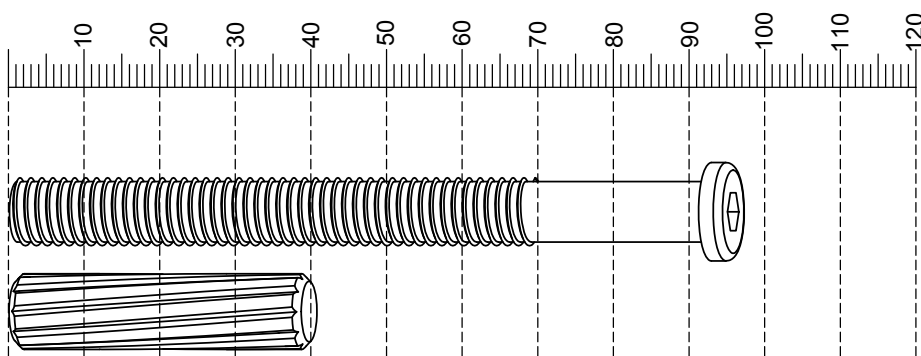

AVIANO WIDE BEDSIDE - M07852 V19923

Assembly instructions

Components supplied. Please use this guide if you require replacement parts.

Ref	Dimensions	Visual	Qty	Ctn
1	430x450mm		1	1
2	100x358mm		2	1
3	100x220mm		2	1

AVIANO WIDE BEDSIDE - M07852 V19923

Assembly instructions

Fixtures and fittings supplied (actual size)			
Ref	Dimensions	Qty	Spare Qty
AH	M8 x 95mm	8	1
AJ	Ø10 x 40mm	4	1

Fixtures and fittings supplied (actual size)				
Ref	Dimensions	Qty	Spare Qty	Visual
AB	M8mm	8	1	
AK	Ø8/Ø19mm	8	1	
AD	70x40x5mm	1		
AG	Ø6/Ø12mm	1		