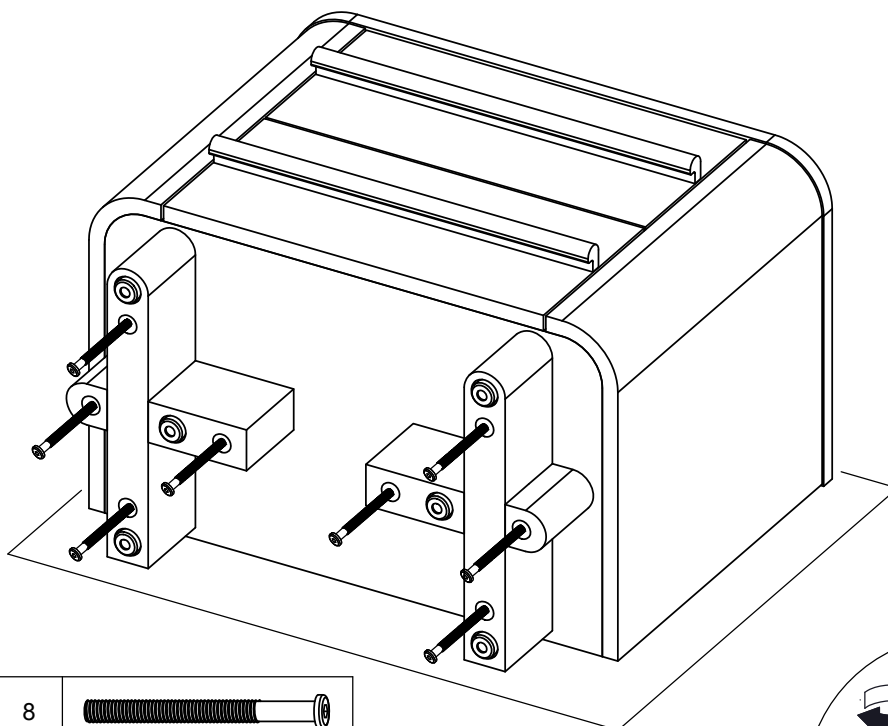

AVIANO WIDE BEDSIDE - M07852 V19923

Assembly instructions

Fixtures and fittings supplied (actual size)			
Ref	Dimensions	Qty	Spare Qty
AH	M8 x 95mm	8	1
AJ	Ø10 x 40mm	4	1

Fixtures and fittings supplied (actual size)				
Ref	Dimensions	Qty	Spare Qty	Visual
AB	M8mm	8	1	
AK	Ø8/Ø19mm	8	1	
AD	70x40x5mm	1		
AG	Ø6/Ø12mm	1		

AVIANO WIDE BEDSIDE - M07852 V19923

Assembly instructions

1.

x2

AJ	Ø10 x 40mm	4		 not supplied
----	------------	---	---	---

2.

AVIANO WIDE BEDSIDE - M07852 V19923

Assembly instructions

3.

4.

AH	M8 x 95mm	8	
AB	M8mm	8	
AK	Ø8/Ø19mm	8	
AD	70 x 40 x 5mm	1	

AVIANO WIDE BEDSIDE - M07852 V19923

Assembly instructions

5.

6.

AVIANO WIDE BEDSIDE - M07852 V19923