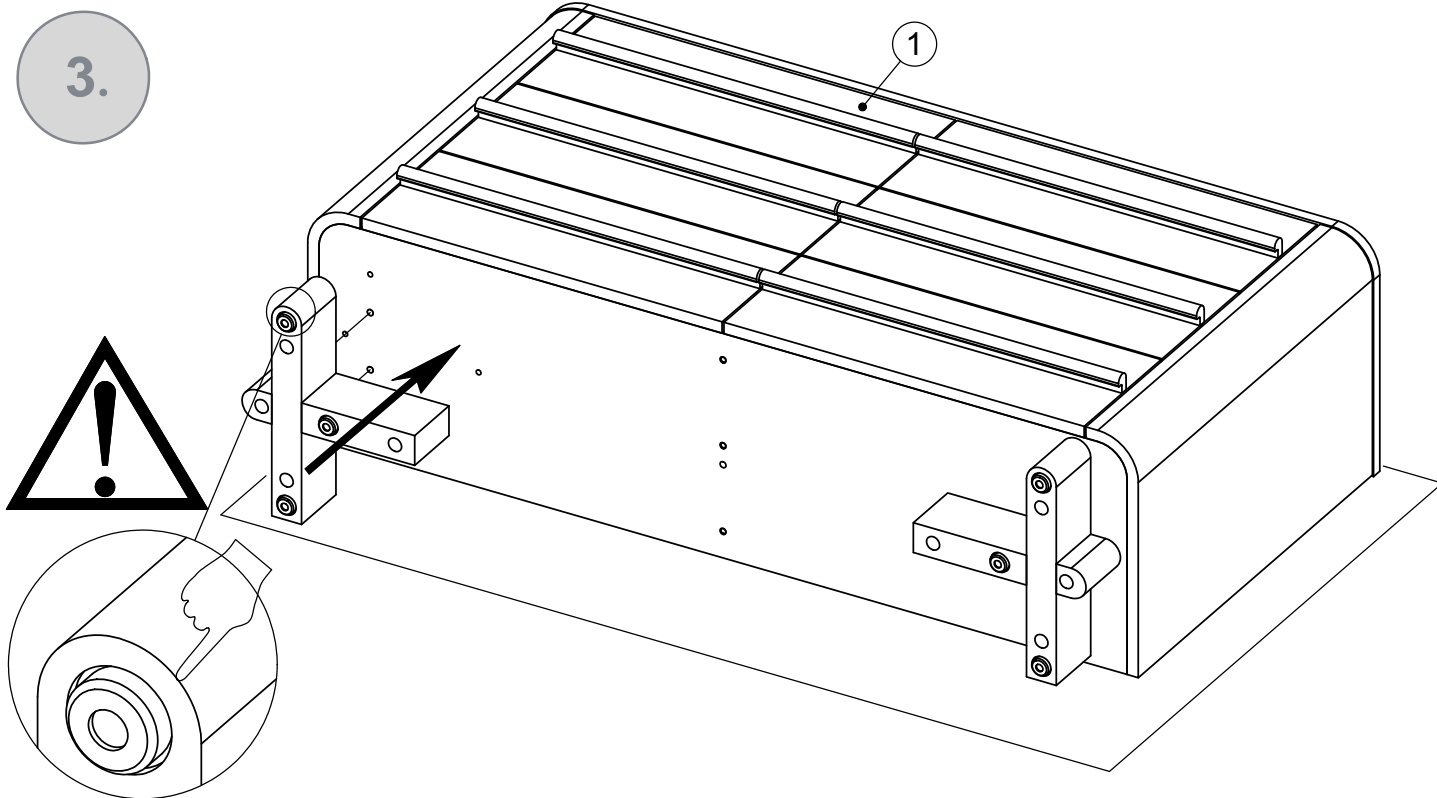

AVIANO SUPERWIDE CHEST - M08700 V19924

Assembly instructions

1.

x2

AJ	Ø10 x 40mm	4		 not supplied
----	------------	---	---	---

2.

AVIANO SUPERWIDE CHEST - M08700 V19924

Assembly instructions

AVIANO SUPERWIDE CHEST - M08700 V19924

Assembly instructions

5.

6.

AVIANO SUPERWIDE CHEST - M08700 V19924

Assembly instructions

7.

We recommend the use of the wall attachment bracket/strap provided for safety reasons. Secure the strap to the wall with an appropriate screw and wall plug for your wall type (not provided). To hide the strap behind the unit, drill the hole lower than the top of unit. Attach the other end of the strap to the underside of the top panel with screw.