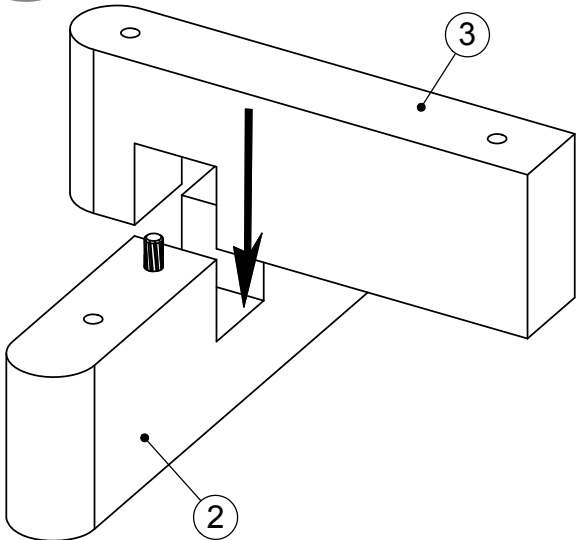

AVIANO SUPERWIDE CHEST - M08700 V19924

Assembly instructions

Fixtures and fittings supplied (actual size)			
Ref	Dimensions	Qty	Spare Qty
AH	M8 x 95mm	8	1
AJ	Ø10 x 40mm	4	1

Fixtures and fittings supplied (actual size)				
Ref	Dimensions	Qty	Spare Qty	Visual
AB	M8mm	8	1	
AK	Ø8/Ø19mm	8	1	
AD	70x40x5mm	1		
AG	Ø6/Ø12mm	2		

AVIANO SUPERWIDE CHEST - M08700 V19924

Assembly instructions

1.

x2

AJ	Ø10 x 40mm	4		 not supplied
----	------------	---	---	---

2.

AVIANO SUPERWIDE CHEST - M08700 V19924

Assembly instructions

AVIANO SUPERWIDE CHEST - M08700 V19924

Assembly instructions

5.

6.

AVIANO SUPERWIDE CHEST - M08700 V19924

Assembly instructions

7.

We recommend the use of the wall attachment bracket/strap provided for safety reasons. Secure the strap to the wall with an appropriate screw and wall plug for your wall type (not provided). To hide the strap behind the unit, drill the hole lower than the top of unit. Attach the other end of the strap to the underside of the top panel with screw.