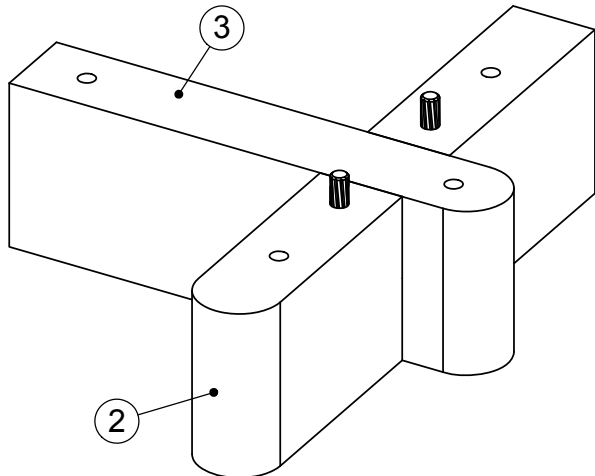

AVIANO SUPERWIDE CHEST - M08700 V19924

Assembly instructions

Fixtures and fittings supplied (actual size)			
Ref	Dimensions	Qty	Spare Qty
AH	M8 x 95mm	8	1
AJ	Ø10 x 40mm	4	1

Fixtures and fittings supplied (actual size)				
Ref	Dimensions	Qty	Spare Qty	Visual
AB	M8mm	8	1	
AK	Ø8/Ø19mm	8	1	
AD	70x40x5mm	1		
AG	Ø6/Ø12mm	2		

AVIANO SUPERWIDE CHEST - M08700 V19924

Assembly instructions

1.

x2

AJ	Ø10 x 40mm	4		 not supplied
----	------------	---	---	---

2.

AVIANO SUPERWIDE CHEST - M08700 V19924

Assembly instructions

AVIANO SUPERWIDE CHEST - M08700 V19924

Assembly instructions

5.

6.

AVIANO SUPERWIDE CHEST - M08700 V19924

Assembly instructions

7.

We recommend the use of the wall attachment bracket/strap provided for safety reasons. Secure the strap to the wall with an appropriate screw and wall plug for your wall type (not provided). To hide the strap behind the unit, drill the hole lower than the top of unit. Attach the other end of the strap to the underside of the top panel with screw.