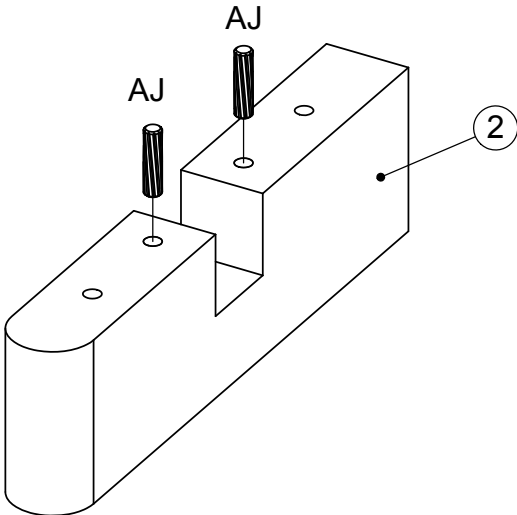

AVIANO SUPERWIDE CHEST – M08700 V19924

Assembly instructions

Components supplied. Please use this guide if you require replacement parts.

Ref	Dimensions	Visual	Qty	Ctn
1	430x1399mm		1	1
2	100x358mm		2	1
3	100x290mm		2	1
4	40x93mm		1	1

AVIANO SUPERWIDE CHEST - M08700 V19924

Assembly instructions

Fixtures and fittings supplied (actual size)			
Ref	Dimensions	Qty	Spare Qty
AH	M8 x 95mm	8	1
AJ	Ø10 x 40mm	4	1

Fixtures and fittings supplied (actual size)				
Ref	Dimensions	Qty	Spare Qty	Visual
AB	M8mm	8	1	
AK	Ø8/Ø19mm	8	1	
AD	70x40x5mm	1		
AG	Ø6/Ø12mm	2		

AVIANO SUPERWIDE CHEST - M08700 V19924

Assembly instructions

1.

x2

AJ	Ø10 x 40mm	4		 not supplied
----	------------	---	---	---

2.

AVIANO SUPERWIDE CHEST - M08700 V19924

Assembly instructions