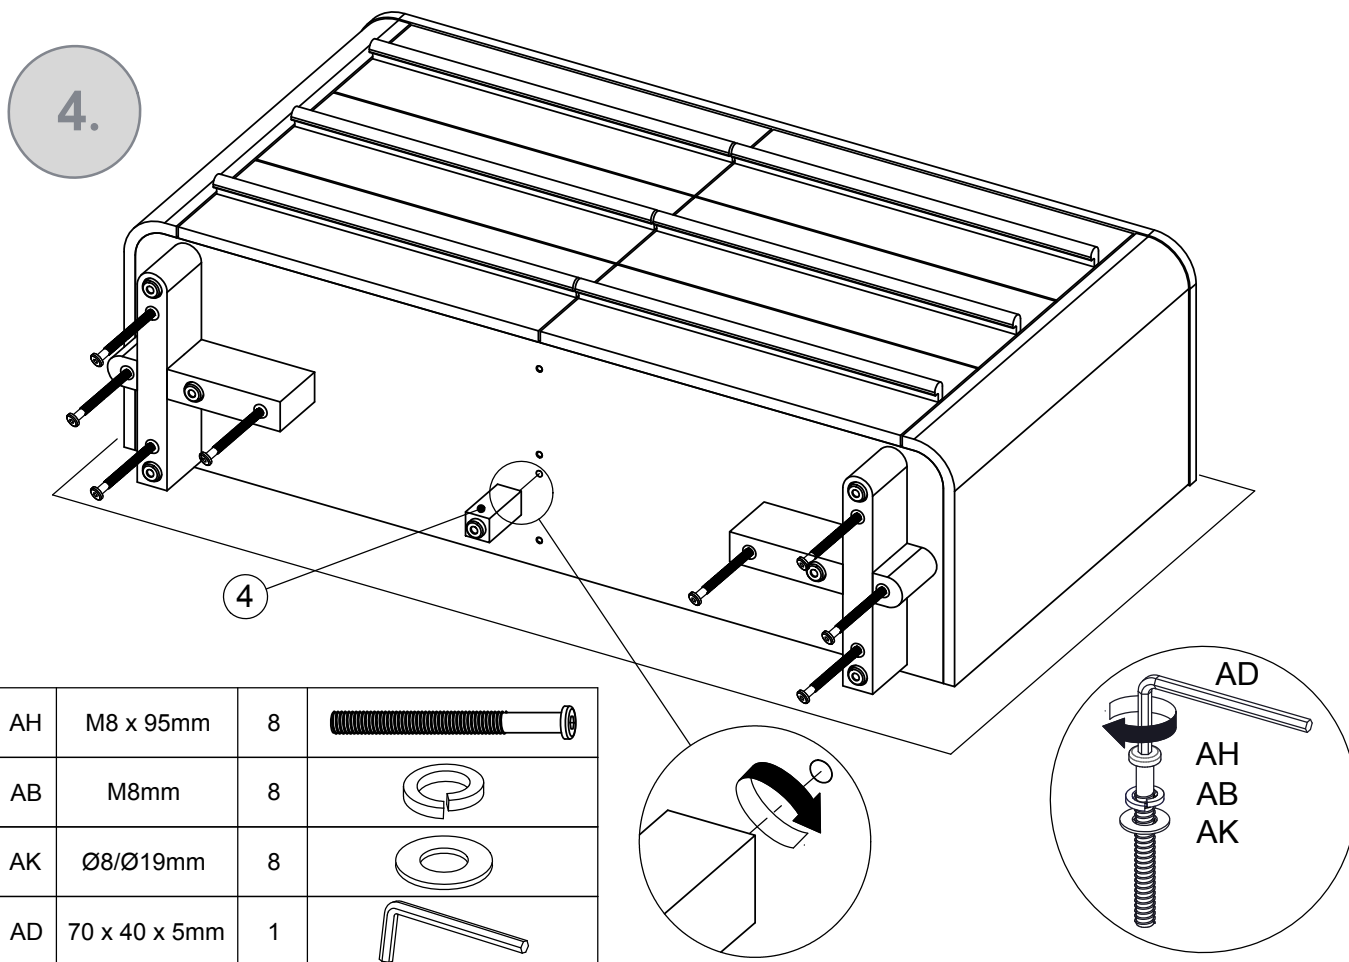

AVIANO SUPERWIDE CHEST - M08700 V19924

Assembly instructions

Fixtures and fittings supplied (actual size)			
Ref	Dimensions	Qty	Spare Qty
AH	M8 x 95mm	8	1
AJ	Ø10 x 40mm	4	1

Fixtures and fittings supplied (actual size)				
Ref	Dimensions	Qty	Spare Qty	Visual
AB	M8mm	8	1	
AK	Ø8/Ø19mm	8	1	
AD	70x40x5mm	1		
AG	Ø6/Ø12mm	2		

AVIANO SUPERWIDE CHEST - M08700 V19924

Assembly instructions

1.

x2

AJ	Ø10 x 40mm	4		 not supplied
----	------------	---	---	---

2.

AVIANO SUPERWIDE CHEST - M08700 V19924

Assembly instructions

AVIANO SUPERWIDE CHEST - M08700 V19924

Assembly instructions

5.

6.

AVIANO SUPERWIDE CHEST - M08700 V19924

Assembly instructions

7.

We recommend the use of the wall attachment bracket/strap provided for safety reasons. Secure the strap to the wall with an appropriate screw and wall plug for your wall type (not provided). To hide the strap behind the unit, drill the hole lower than the top of unit. Attach the other end of the strap to the underside of the top panel with screw.