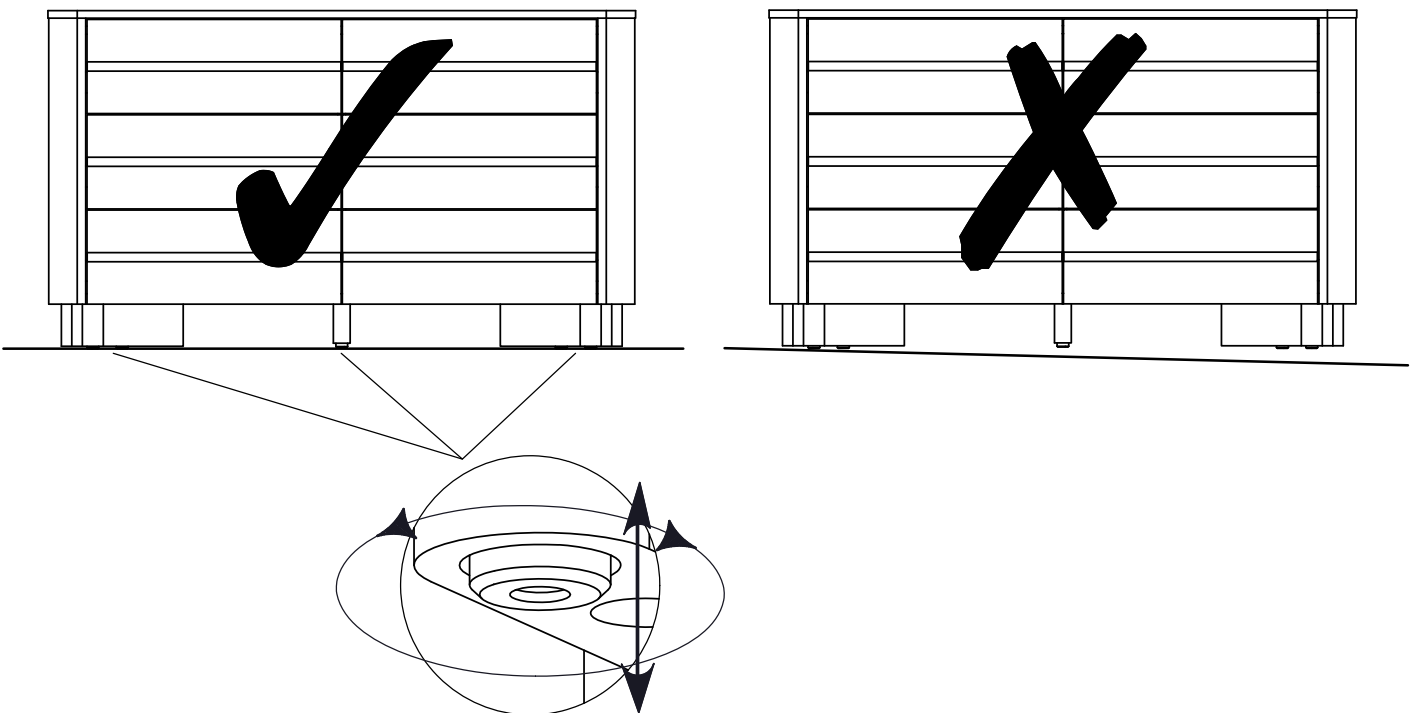

AVIANO SUPERWIDE CHEST - M08700 V19924

Assembly instructions

5.

6.