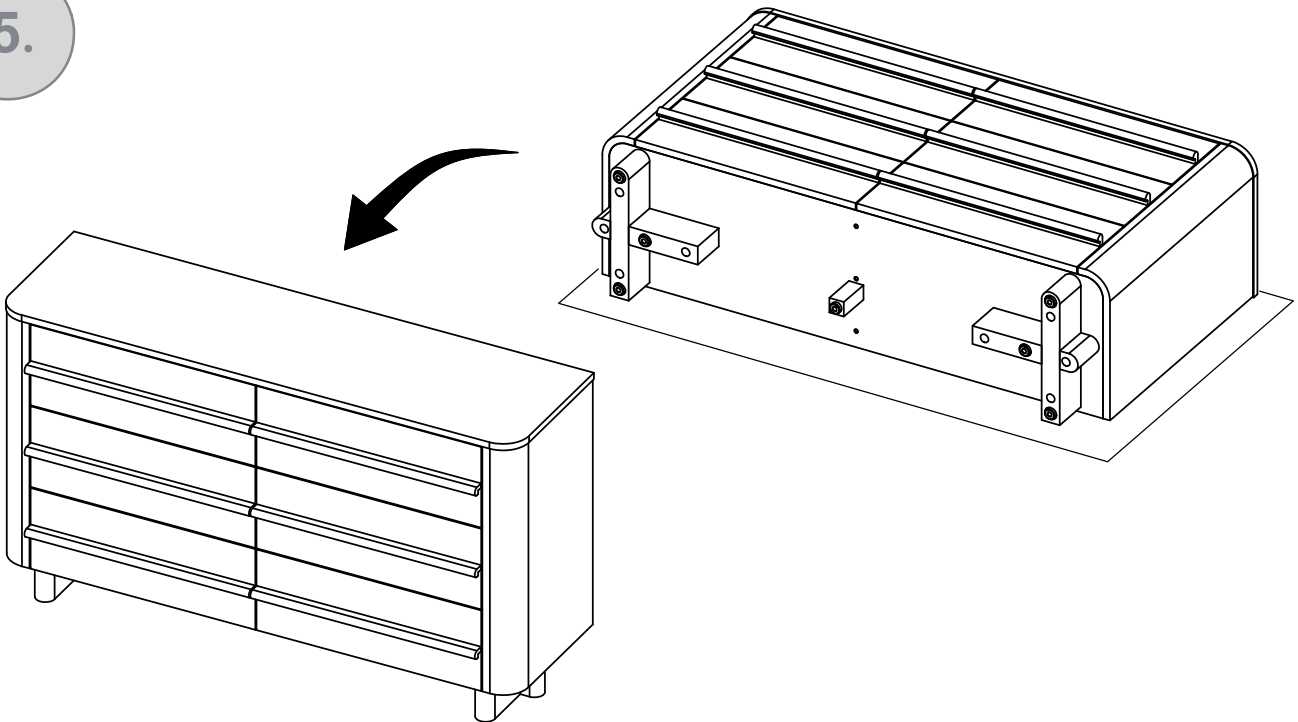

AVIANO SUPERWIDE CHEST - M08700 V19924

Assembly instructions

1.

x2

AJ	Ø10 x 40mm	4		 not supplied
----	------------	---	---	---

2.

AVIANO SUPERWIDE CHEST - M08700 V19924

Assembly instructions

AVIANO SUPERWIDE CHEST - M08700 V19924

Assembly instructions

5.

6.

AVIANO SUPERWIDE CHEST - M08700 V19924

Assembly instructions

7.

We recommend the use of the wall attachment bracket/strap provided for safety reasons. Secure the strap to the wall with an appropriate screw and wall plug for your wall type (not provided). To hide the strap behind the unit, drill the hole lower than the top of unit. Attach the other end of the strap to the underside of the top panel with screw.