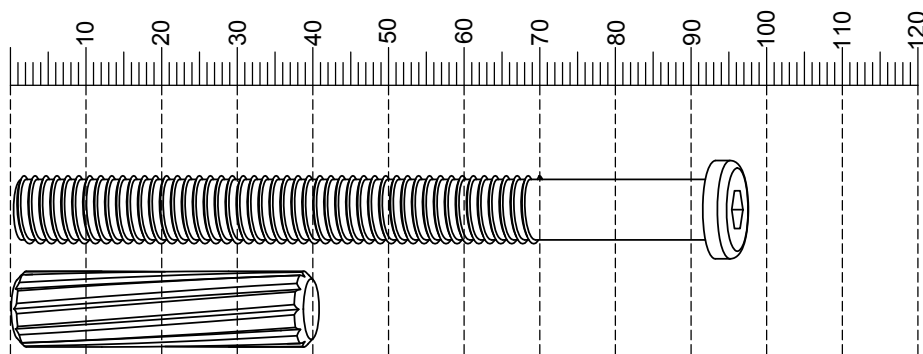

AVIANO SUPERWIDE CHEST – M08700 V19924

Assembly instructions

Components supplied. Please use this guide if you require replacement parts.

Ref	Dimensions	Visual	Qty	Ctn
1	430x1399mm		1	1
2	100x358mm		2	1
3	100x290mm		2	1
4	40x93mm		1	1

AVIANO SUPERWIDE CHEST - M08700 V19924

Assembly instructions

Fixtures and fittings supplied (actual size)			
Ref	Dimensions	Qty	Spare Qty
AH	M8 x 95mm	8	1
AJ	Ø10 x 40mm	4	1

Fixtures and fittings supplied (actual size)				
Ref	Dimensions	Qty	Spare Qty	Visual
AB	M8mm	8	1	
AK	Ø8/Ø19mm	8	1	
AD	70x40x5mm	1		
AG	Ø6/Ø12mm	2		