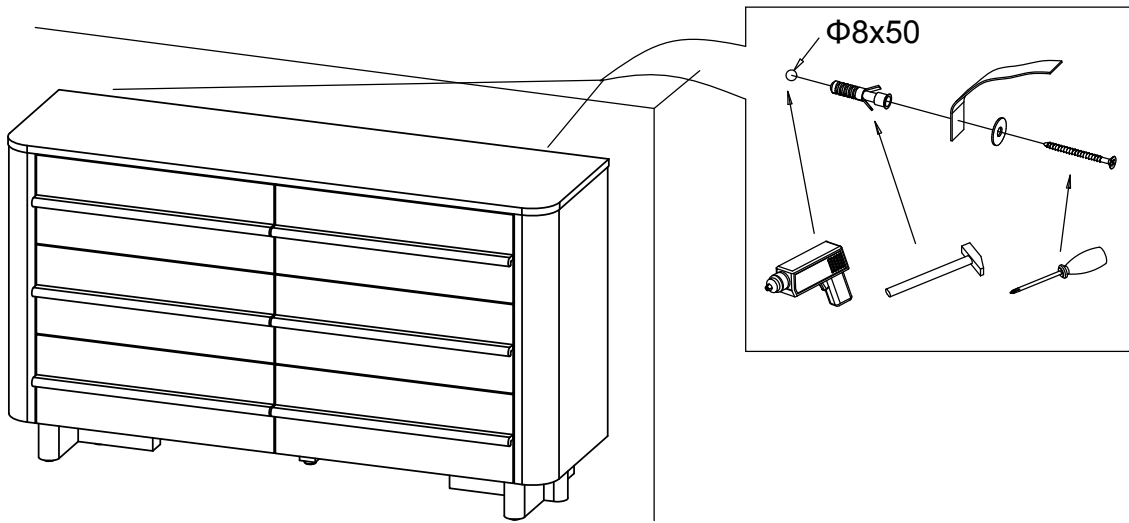

AVIANO SUPERWIDE CHEST - M08700 V19924

Assembly instructions

7.

We recommend the use of the wall attachment bracket/strap provided for safety reasons. Secure the strap to the wall with an appropriate screw and wall plug for your wall type (not provided). To hide the strap behind the unit, drill the hole lower than the top of unit. Attach the other end of the strap to the underside of the top panel with screw.

Warning: Always ensure intended wall area to be drilled is free from hidden electrical wires, water and gas pipes. NB: Wall fixings are not included—Please source suitable fixing for your wall type. If in doubt please consult a qualified trades person. Please ensure you secure your product to the wall for your and your family's safety before you use it.

AG	Ø6/Ø12mm	2		 PH2 not supplied