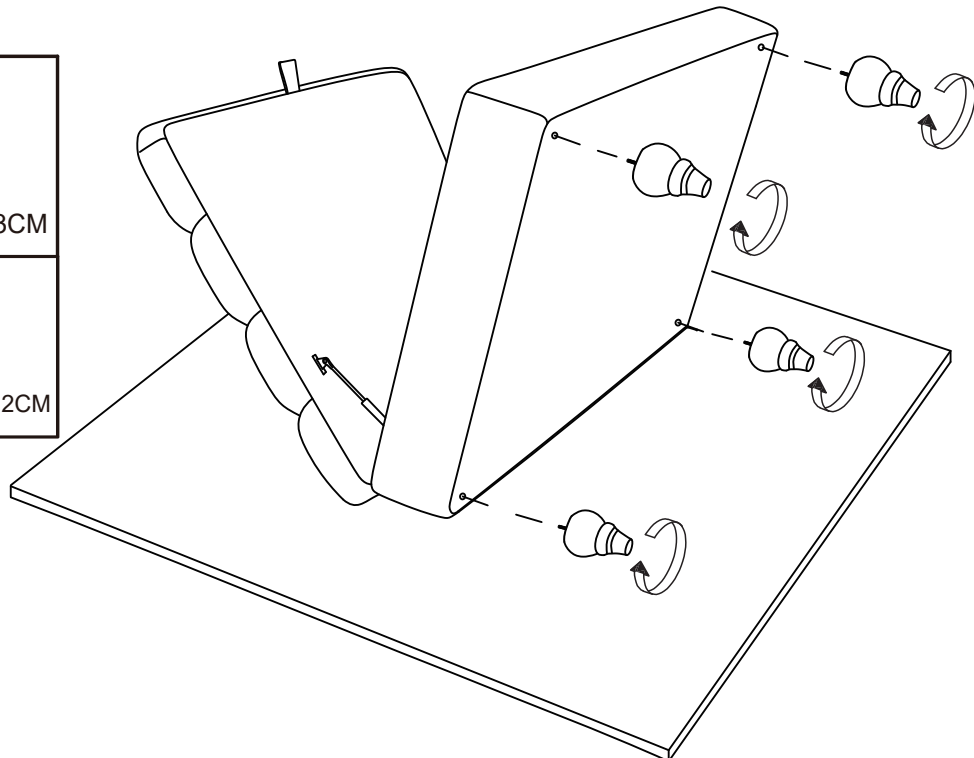

ALBURY STORAGE STOOL
LARGE WITH BUTTONS
K83207-U01880-U09245-
U09246-U09247-E12122-
V35267-V35268

Assembly instructions

1.

2.