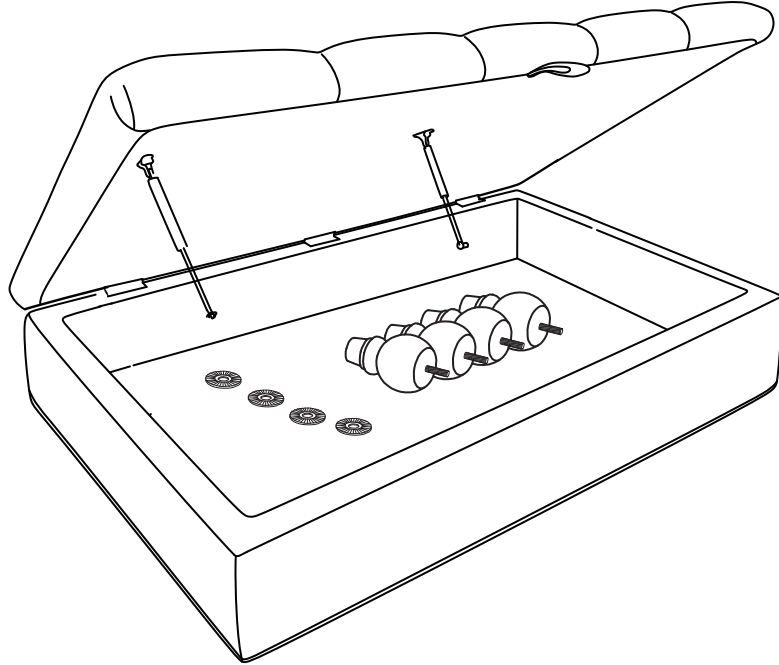

ALBURY STORAGE STOOL
LARGE WITH BUTTONS
K83207-U01880-U09245-
U09246-U09247-E12122-
V35267-V35268

Assembly instructions

1.