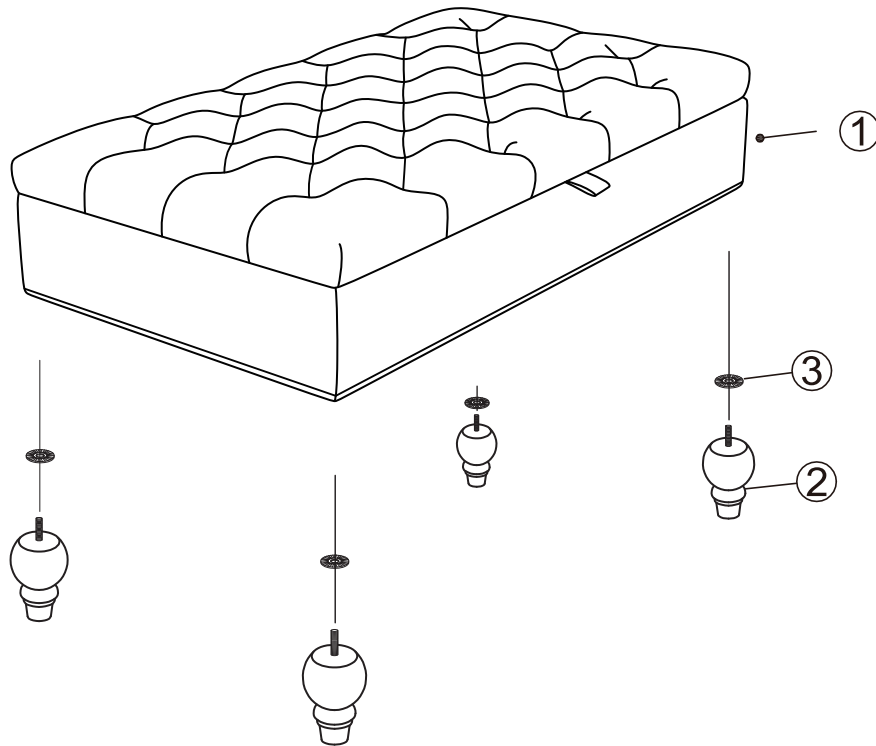

ALBURY STORAGE STOOL
LARGE WITH BUTTONS
K83207-U01880-U09245-
U09246-U09247-E12122-
V35267-V35268

Assembly instructions

GETTING TO KNOW YOUR PRODUCT

Components supplied. Please use this guide if you require replacement parts.

Ref	Dimension	Visual	Qty
1	Seat: H30xW120xD70CM		1
2	legs: Φ9-Φ3x13CM		4
3	Plastic spacer: Φ4.5xΦ1x0.2CM		4