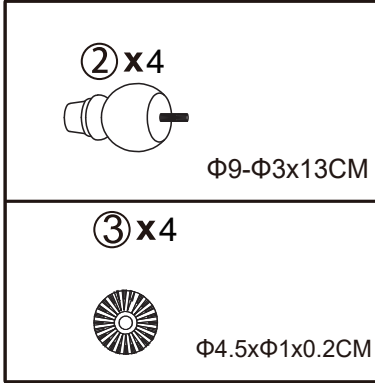

ALBURY STORAGE STOOL
LARGE WITH BUTTONS
K83207-U01880-U09245-
U09246-U09247-E12122-
V35267-V35268

Assembly instructions

1.