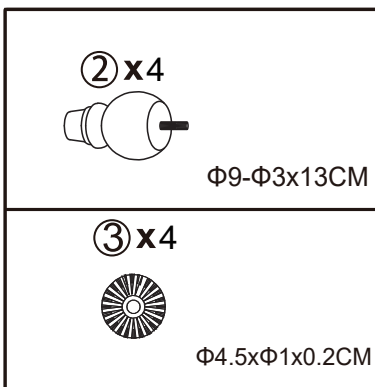

ALBURY STORAGE STOOL
LARGE WITH BUTTONS
K83207-U01880-U09245-
U09246-U09247-E12122-
V35267-V35268

Assembly instructions

1.

2.