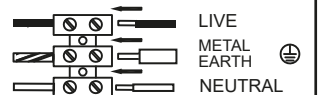

APPROVED
16-07-25
ISSUE 1

MAINS SUPPLY

LIVE -Possible colours: Red or Brown
 ⊕ EARTH -Unsleeved copper or (Green/Yellow)
 NEUTRAL -Possible colours: Black or Blue

LIGHT FITTING

LIVE
 METAL EARTH ⊕
 NEUTRAL