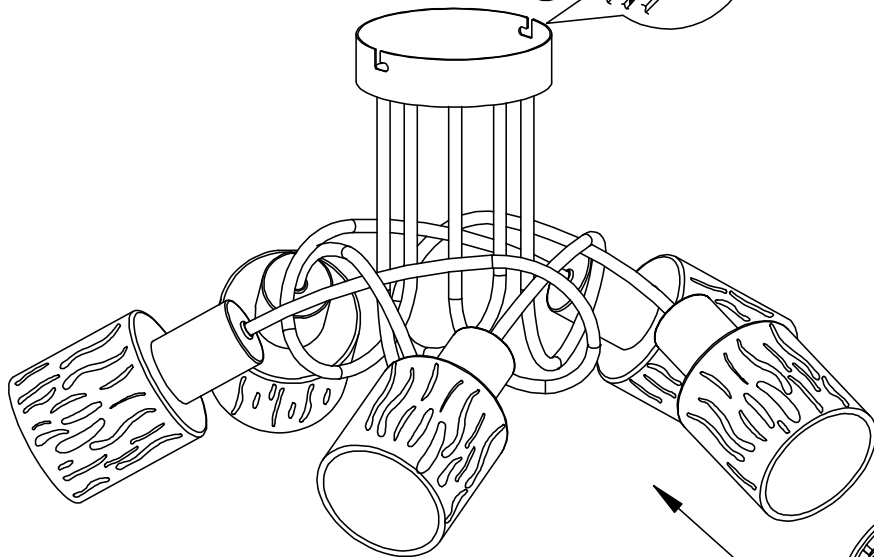

7

8

9

10

APPROVED
19-05-25
ISSUE 1

MAINS SUPPLY

LIVE -Possible colours: Red or Brown

EARTH -Unsleeved copper or (Green/Yellow)

NEUTRAL -Possible colours: Black or Blue

LIGHT FITTING

LIVE

EARTH