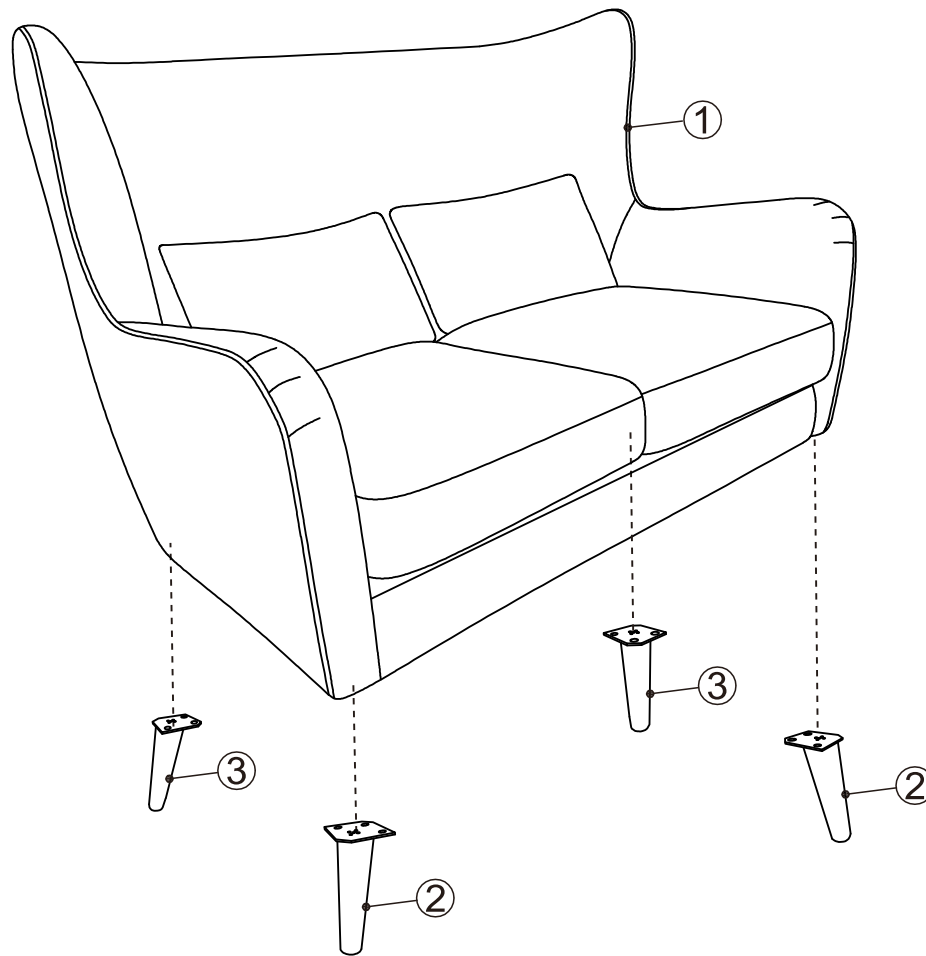

GETTING TO KNOW YOUR PRODUCT

Components supplied. Please use this guide if you require replacement parts.

Ref	Dimension	Visual	Qty
1	Seat: H89xW138xD91.5CM		1
2	Front legs: 17x ϕ 4.9x ϕ 2.9CM		2
3	Back legs: 17x ϕ 4.9x ϕ 2.9CM		2