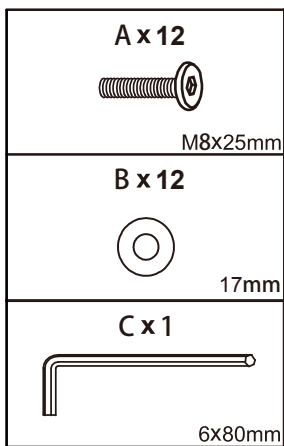

PENDRY SOFA V55619

Assembly instructions

1.

WARNING!

Open the bottom of the chair and take the legs out.

2.