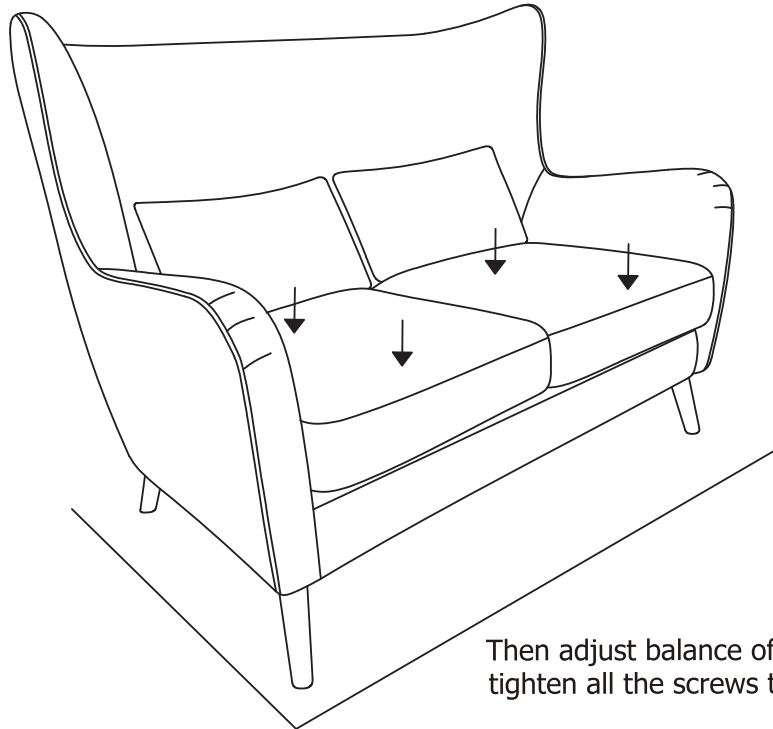

PENDRY SOFA V55619

Assembly instructions

3.

Then adjust balance of this chair
tighten all the screws to 100%.

4.