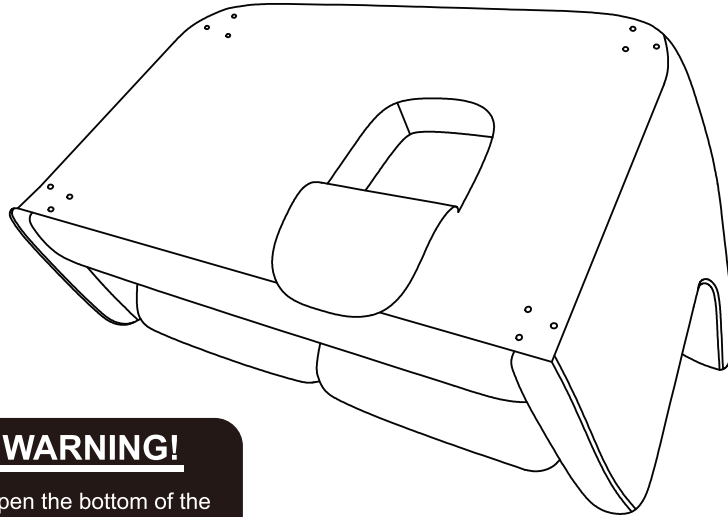

PENDRY SOFA V55619

Assembly instructions

1.

WARNING!

Open the bottom of the chair and take the legs out.

2.