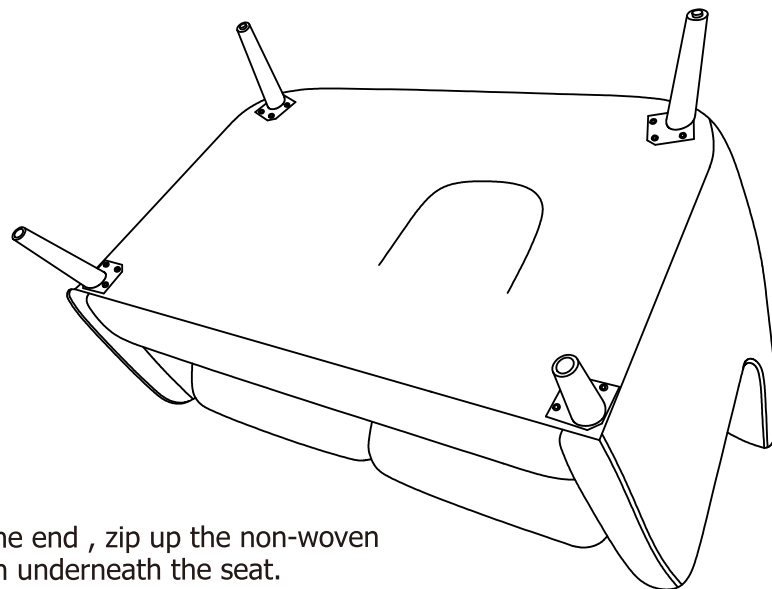

In the end , zip up the non-woven
cloth underneath the seat.