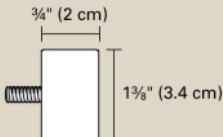

CAPPA 1" & 3/4" DIAMETER DOUBLE ROD
36-66" (91-168 cm)

SCREWS & ANCHORS 4 SETS

BRACKETS

2 PCS

FINIALS

4 PCS

RODS

4 PCS ADJUSTABLE 36" TO 66"