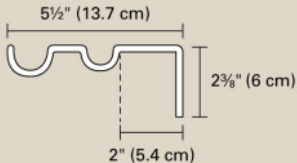

CAPPA 1" & 3/4" DIAMETER DOUBLE ROD
36-66" (91-168 cm)

SCREWS & ANCHORS 4 SETS

BRACKETS

2 PCS

FINIALS

4 PCS

RODS

4 PCS ADJUSTABLE 36" TO 66"