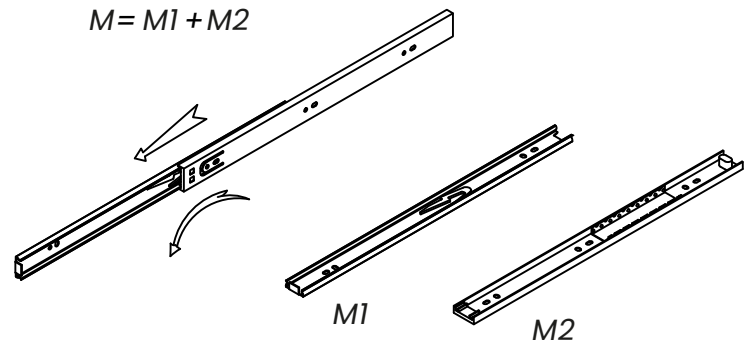

 +44 (0) 208 185 6960

 info@cultfurniture.com

 www.cultfurniture.com

Santana Coffee Table, Sintered Stone & Smokey Oak

CF_HE2379-1/SIN-STONE/SMK-OAK_bundle

PRODUCT PARTS INCLUDED

STEP 1

STEP 2