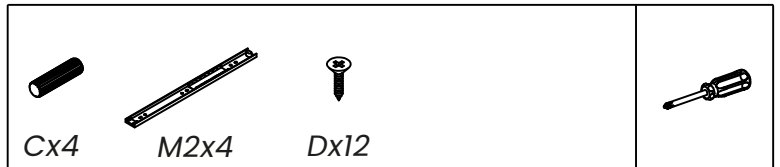

Santana Coffee Table, Sintered Stone & Smokey Oak

CF_HE2379-1/SIN-STONE/SMK-OAK_bundle

PRODUCT PARTS INCLUDED

6

x2

7

x2

STEP 3

STEP 4