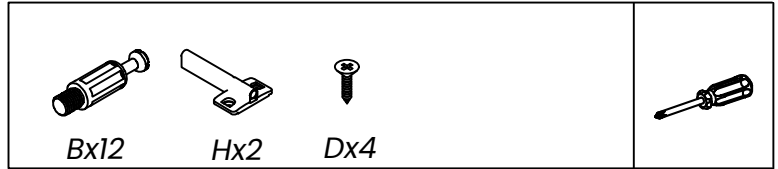

Raphael 2 Door Sideboard, Burgundy

CF_HE24115/BURG_bundle

PRODUCT PARTS INCLUDED

7B

x1

STEP 3