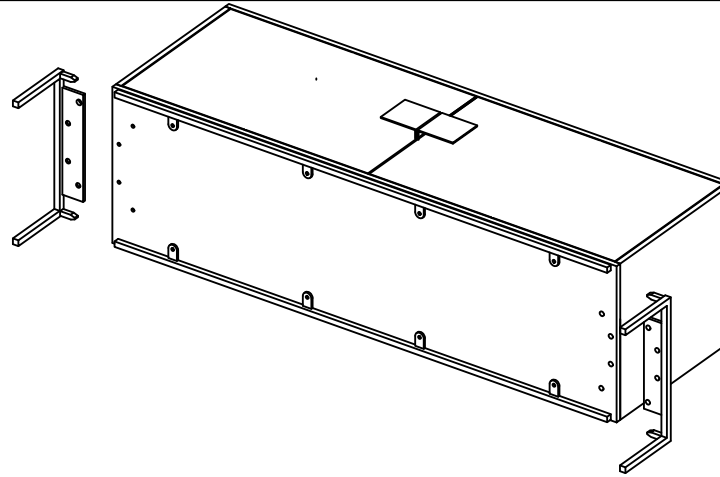

SWOON

BT0362E

BANNER Media Unit

1 x Media Cabinet

2 x Leg

8 x Allen bolt 6 x 16 mm

8 x Washer 8 x 16 mm

4 x Allen bolt 6 x 10 mm

1 x Allen Key 4 mm

EXTRA
HARDWARE

- 2 x Allen bolt 6 x 16 mm
- 2 x Washer 8 x 16 mm
- 2 x Allen bolt 6 x 10 mm

" Important "

Use mat or carpet to assemble
the product to avoid scratches.

1/1

①

③