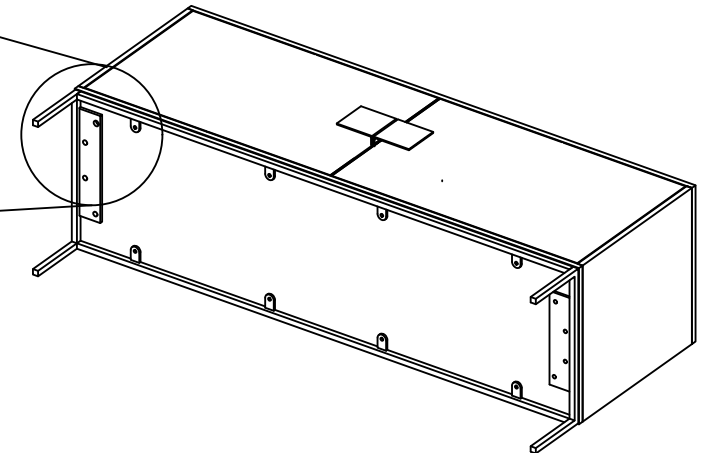

SWOON

BT0362E

BANNER Media Unit

1 x Media Cabinet

2 x Leg

8 x Allen bolt 6 x 16 mm

8 x Washer 8 x 16 mm

4 x Allen bolt 6 x 10 mm

1 x Allen Key 4 mm

EXTRA
HARDWARE

- 2 x Allen bolt 6 x 16 mm
- 2 x Washer 8 x 16 mm
- 2 x Allen bolt 6 x 10 mm

" Important "

Use mat or carpet to assemble
the product to avoid scratches.

1/1

①

③