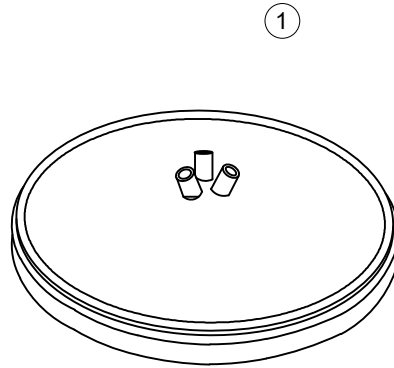

SIVOON

PEARL

1 X T OP

3 X LEG

15 MIN

ASSEMBLED

NOTE : PLEASE ASSEMBLE ON A MAT OR CARPET