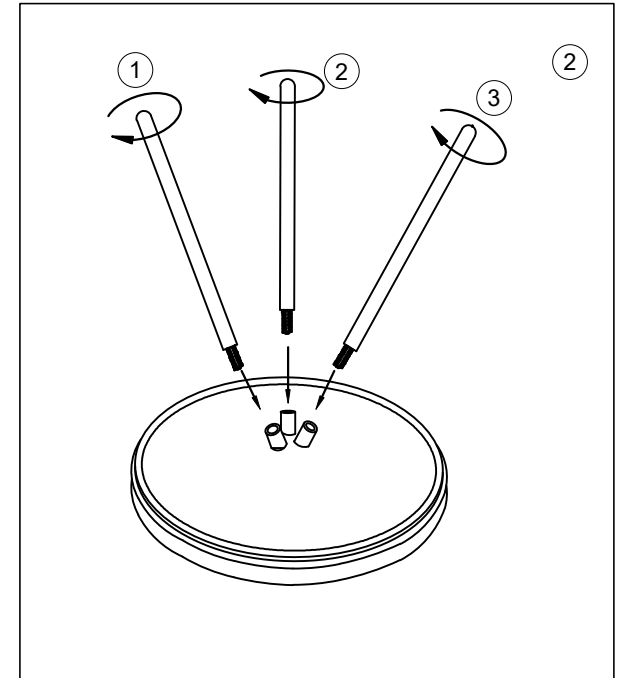

SIVOON

PEARL

1 X T OP

3 X LEG

15 MIN

ASSEMBLED

NOTE : PLEASE ASSEMBLE ON A MAT OR CARPET