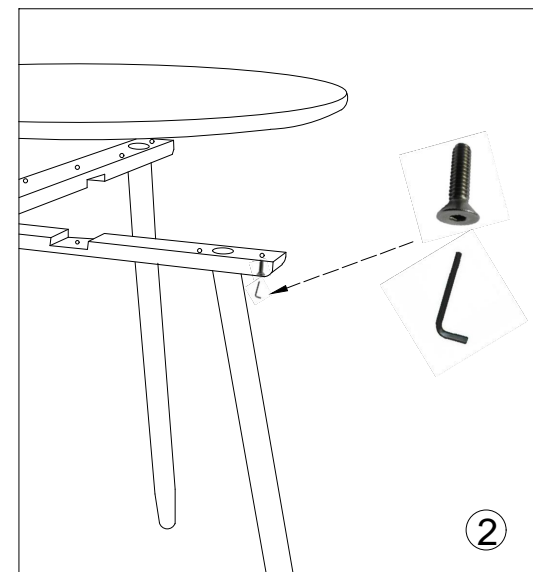

SWOON

SOUTHWARK DINING TABLE

SKSWC013

 1 X TABLE TOP

 2 X TABLE LEGS

 9 X ALLEN BOLT
6x40MM

 1 X ALLEN KEY
4MM

 9 X WASHER

①

③

②

ASSEMBLED

NOTE : PLEASE ASSEMBLE ON A MAT OR CARPET