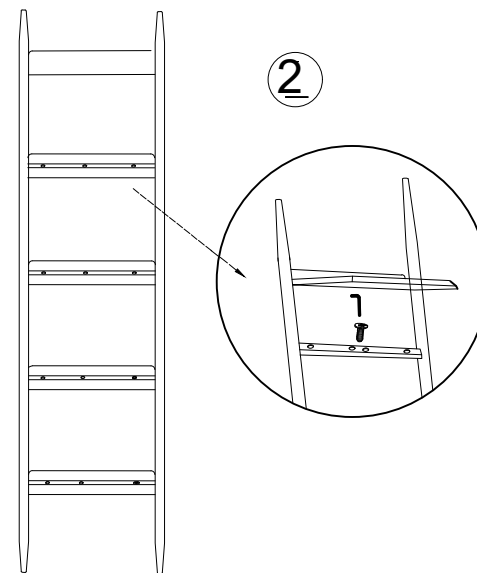

SWOON

SOUTHWARK SHELVING NARROW

SHELVING UNIT

2 X CONNECTING PLATE

A 8 X ALLEN BOLT
6 X 16MM

B 15 X ALLEN BOLT
6 X 35 MM

1 X ALLEN KEY

15 X WASHER

1

A

3

2

B

ASSEMBLED
NOTE: PLEASE ASSEMBLE ON A MAT OR CARPRT