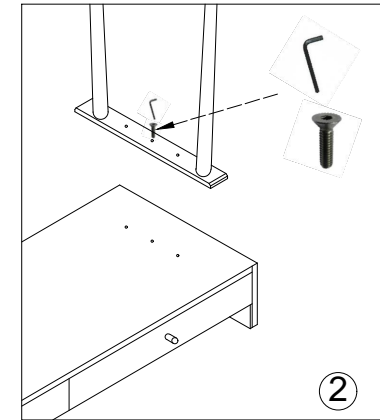

SWOON

FRESCO CONSOLE TABLE

SKWN227

1 X CONSOLE
TOP

2 X LEG

6 X ALLEN BOLT
6 x 35mm

1 X ALLEN KEY
4MM

6 X WASHER

ASSEMBLED

NOTE : PLEASE ASSEMBLE ON A MAT OR CARPET