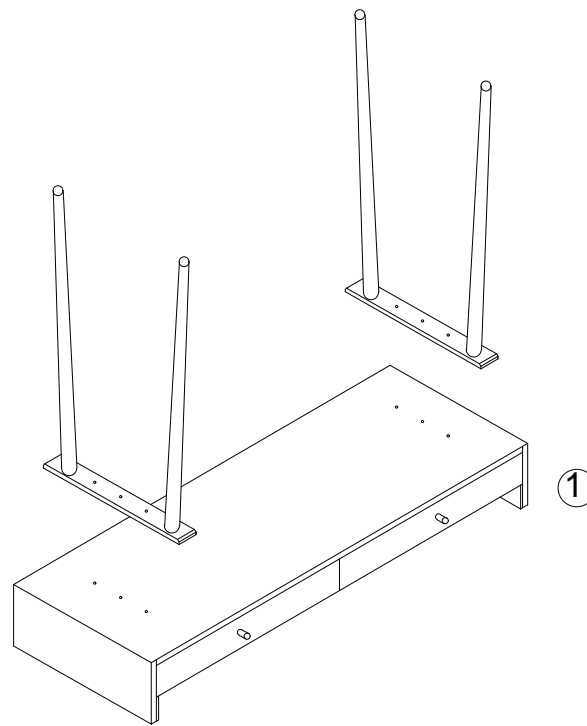

SWOON

FRESCO CONSOLE TABLE

SKWN227

1 X CONSOLE
TOP

2 X LEG

6 X ALLEN BOLT
6 x 35mm

1 X ALLEN KEY
4MM

6 X WASHER

ASSEMBLED

NOTE : PLEASE ASSEMBLE ON A MAT OR CARPET