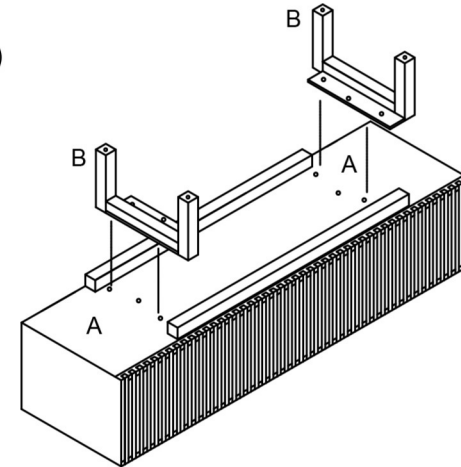

SWOON

KLAUS - MEDIA UNIT
- MEDIUM - REV B

A.

: - 1 x Carcase

B.

2 x Legs

C.

6 x Bolt
15x6 mm

D.

6 x Flat Washer

E.

1 x Allen Key
4mm

F. Extra Items

1 pc

1 pc

1 pc

①

②

③

④

Assembled

Note : Please Assemble on a mat or carpet