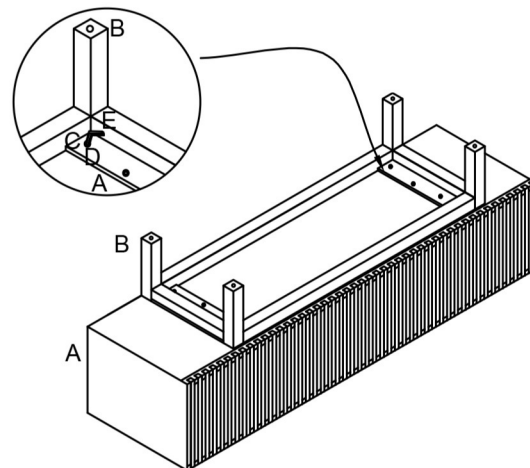

SWOON

KLAUS - MEDIA UNIT
- MEDIUM - REV B

A.

: - 1 x Carcase

B.

2 x Legs

C.

6 x Bolt
15x6 mm

D.

6 x Flat Washer

E.

1 x Allen Key
4mm

F. Extra Items

1 pc

1 pc

1 pc

①

②

③

④

Assembled

Note : Please Assemble on a mat or carpet