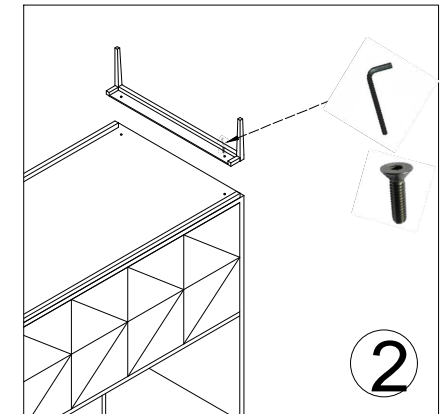

SWOON

NORREBRO SHELVING UNIT

1 X SHELVING TOP

2 X LEG

6 X ALLEN BOLT
6X16MM

1 X ALLEN KEY
4MM

1

2

ASSEMBLED

NOTE : PLEASE ASSEMBLE ON A MAT OR CARPET
DURING ASSEMBLY ENSURE LABELLED FIXING POINTS MATCH