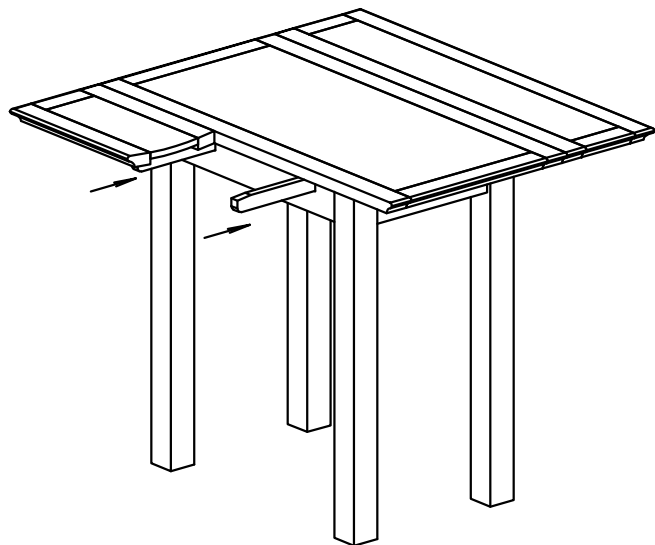

ASSEMBLY INSTRUCTION

MOR144-SQUARE DROP LEAF TABLE KD

No	Name of Component	Q.ty	STEP 1
----	-------------------	------	--------

A	 <p>Top Frame</p>	1
----------	--	---

B	 <p>Legs</p>	4
----------	---	---

No	Name of Hardware	Q.ty	
----	------------------	------	--

1	Bolts M8x50 	8	FINAL
2	Spring Washers 	8	
3	Flat Washers 	1	
4	Allen key K4 	1	

ASSEMBLY INSTRUCTION
MOR144-SQUARE DROP LEAF TABLE KD

FOLDING THE LEAF:

STEP 1

STEP 2

FINAL