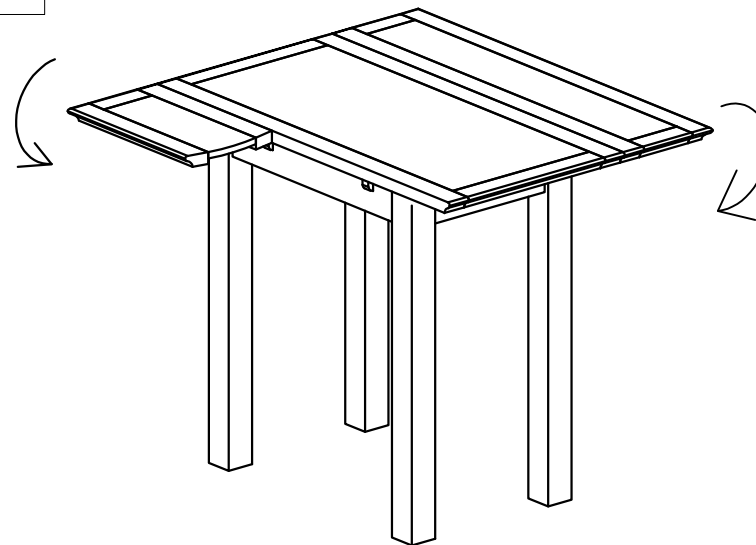

ASSEMBLY INSTRUCTION

MOR144-SQUARE DROP LEAF TABLE KD

No	Name of Component	Q.ty	STEP 1
----	-------------------	------	--------

A	 <p>Top Frame</p>	1
----------	--	---

B	 <p>Legs</p>	4
----------	---	---

No	Name of Hardware	Q.ty	
----	------------------	------	--

1	Bolts M8x50 	8	FINAL
2	Spring Washers 	8	
3	Flat Washers 	1	
4	Allen key K4 	1	

ASSEMBLY INSTRUCTION
MOR144-SQUARE DROP LEAF TABLE KD

FOLDING THE LEAF:

STEP 1

STEP 2

FINAL