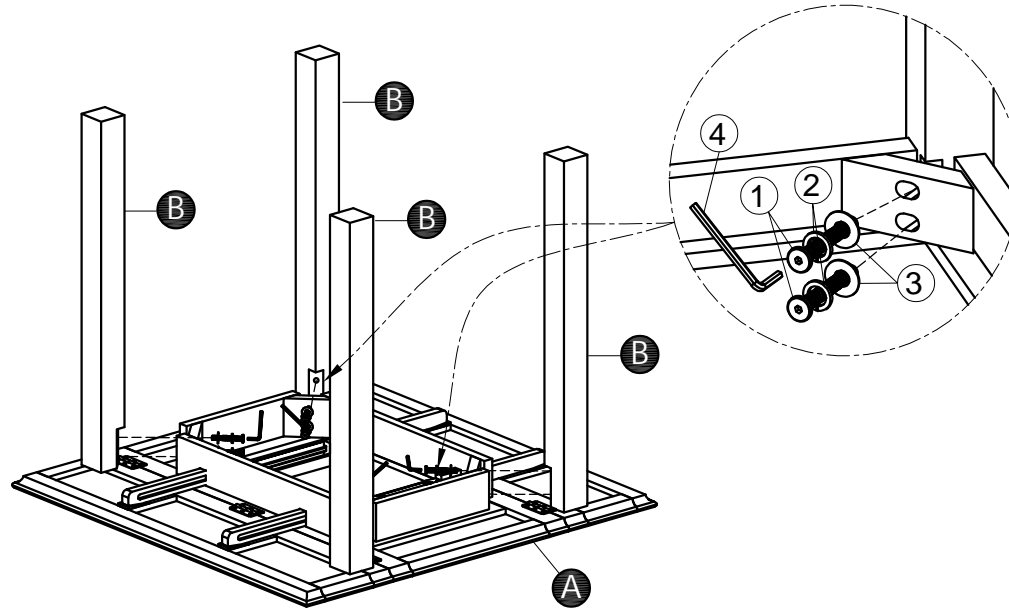

ASSEMBLY INSTRUCTION

MOR144-SQUARE DROP LEAF TABLE KD

No	Name of Component	Q.ty	STEP 1
----	-------------------	------	--------

A	 <p>Top Frame</p>	1
----------	--	---

B	 <p>Legs</p>	4
----------	---	---

No	Name of Hardware	Q.ty	
----	------------------	------	--

1	Bolts M8x50 	8	FINAL
2	Spring Washers 	8	
3	Flat Washers 	1	
4	Allen key K4 	1	

ASSEMBLY INSTRUCTION
MOR144-SQUARE DROP LEAF TABLE KD

FOLDING THE LEAF:

STEP 1

STEP 2

FINAL