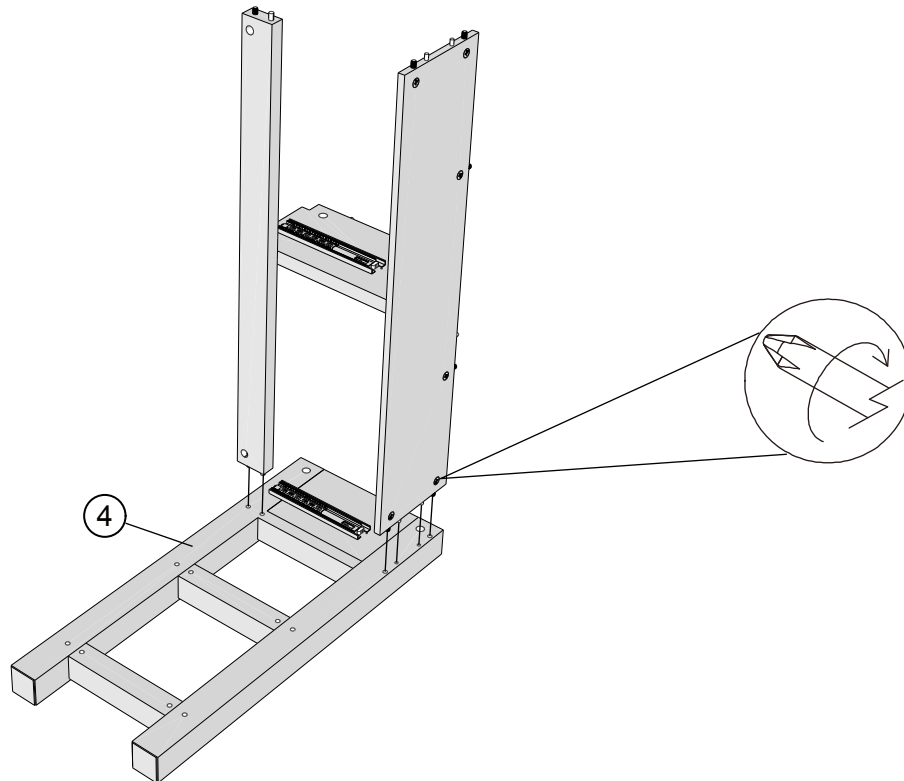

NEXT

MALVERN OAK EFFECT CONSOLE W19940 Assembly instructions

1

2