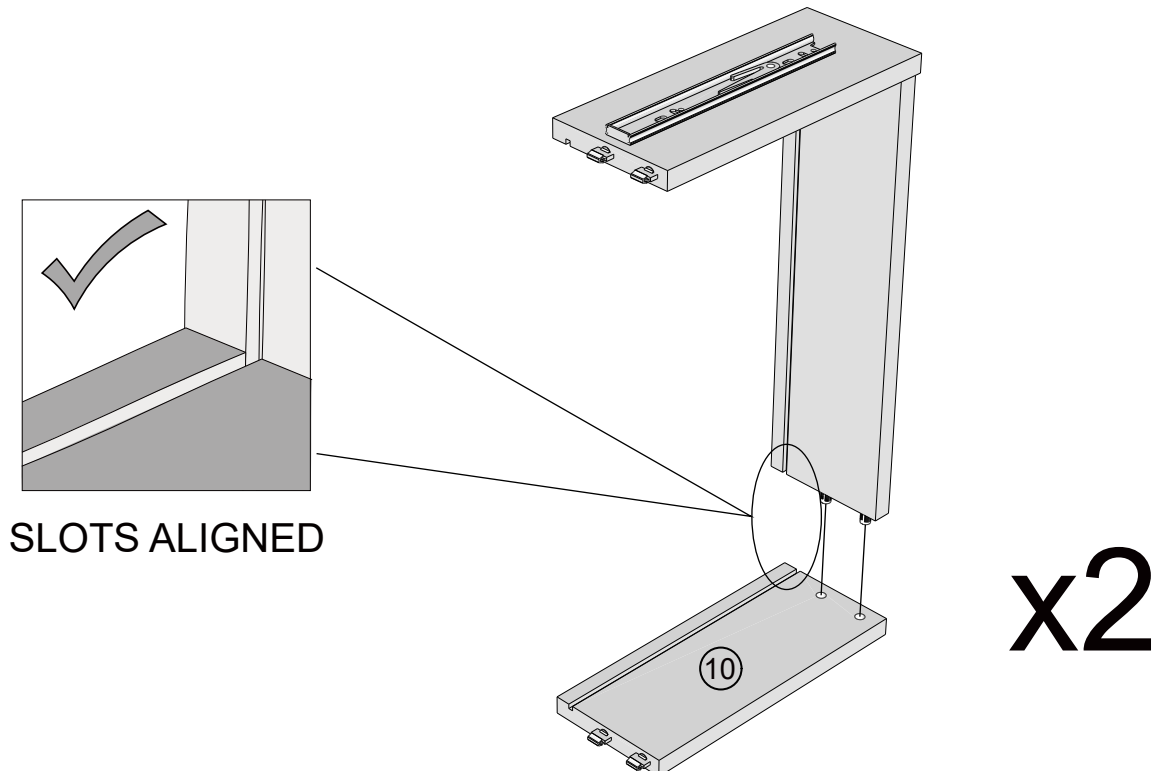

MAXIMUM
LOCK

TURN
TO UNLOCK

UNLOCKED

NEXT

MALVERN OAK EFFECT CONSOLE W19940 Assembly instructions

8

9

10

x2

11

Note: Drawer will be permanently assembled once panel 12 is fitted.

x2

12

x2

E29	N/A	2	N/A	
-----	-----	---	-----	--

13