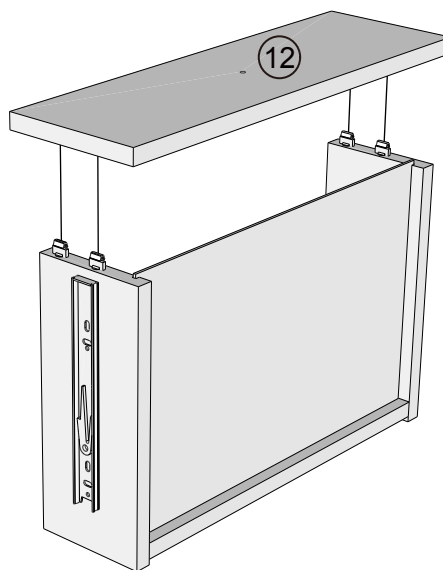

MAXIMUM
LOCK

TURN
TO UNLOCK

UNLOCKED

NEXT

MALVERN OAK EFFECT CONSOLE W19940 Assembly instructions

8

9

10

x2

11

Note: Drawer will be permanently assembled once panel 12 is fitted.

x2

12

x2

E29	N/A	2	N/A	
-----	-----	---	-----	--

13