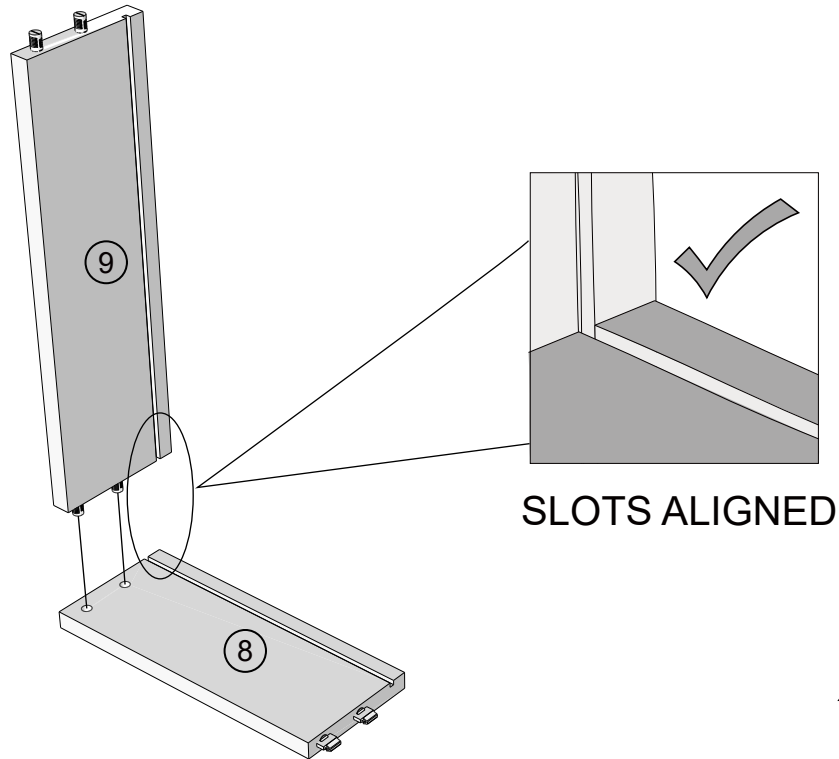

Attach the other end of the strap to the underside of the top panel with screw.

Warning: Always ensure intended wall area to be drilled is free from hidden electrical wires, water and gas pipes.

NB: Wall fixings are not included - Please source suitable fixing for your wall type.

If in doubt please consult a qualified trades person.

Please ensure you secure your product to the wall for your and your family's safety before you use it.

WHEN LOOSENING THE CAM

TURN THE CAM IN A COUNTERCLOCKWISE DIRECTION UNTIL THE ARROW POINTS IN THE POSITION SHOWN IN THE DIAGRAMS BELOW

MAXIMUM
LOCK

TURN
TO UNLOCK

UNLOCKED

NEXT

MALVERN OAK EFFECT CONSOLE W19940 Assembly instructions

8

9

10

x2

11

Note: Drawer will be permanently assembled once panel 12 is fitted.

x2

12

x2

E29	N/A	2	N/A	
-----	-----	---	-----	--

13