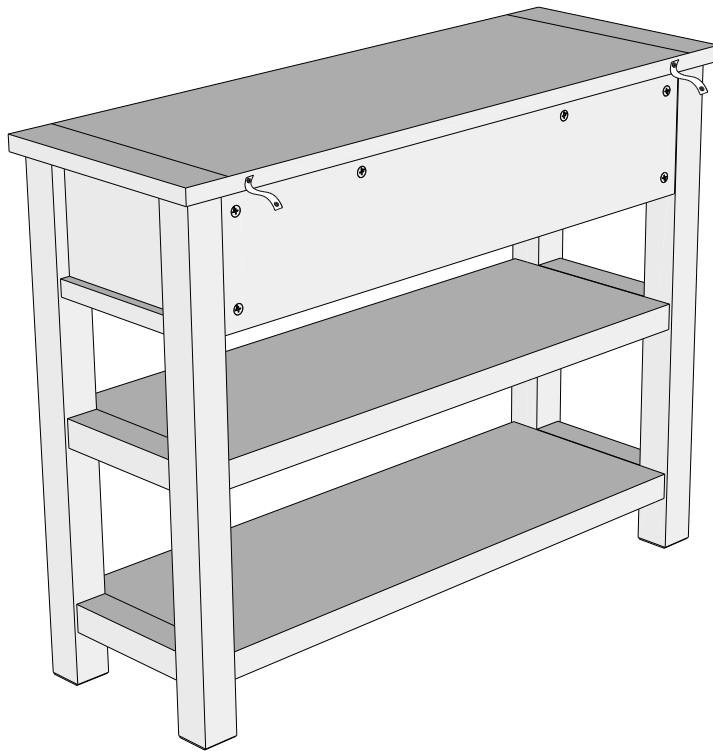

7

We recommend the use of the wall attachment bracket/strap provided for safety reasons. Secure the strap to the wall with an appropriate screw and wall plug for your wall type (not provided). To hide the strap behind the unit, drill the hole lower than the top of unit.

Attach the other end of the strap to the underside of the top panel with screw.

Warning: Always ensure intended wall area to be drilled is free from hidden electrical wires, water and gas pipes.

NB: Wall fixings are not included - Please source suitable fixing for your wall type.

If in doubt please consult a qualified trades person.

Please ensure you secure your product to the wall for your and your family's safety before you use it.

WHEN LOOSENING THE CAM

TURN THE CAM IN A COUNTERCLOCKWISE DIRECTION UNTIL THE ARROW POINTS IN THE POSITION SHOWN IN THE DIAGRAMS BELOW

MAXIMUM
LOCK

TURN
TO UNLOCK

UNLOCKED