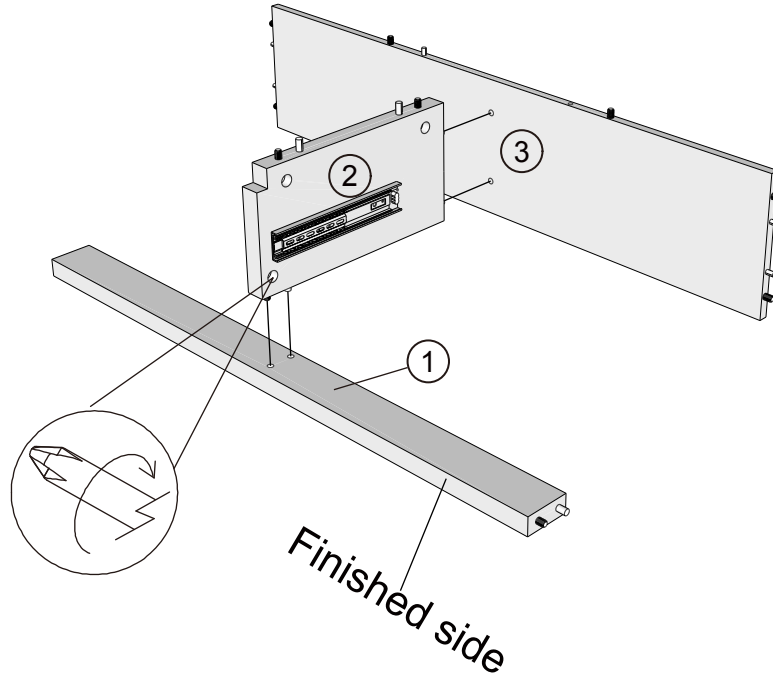

NEXT

MALVERN OAK EFFECT CONSOLE W19940 Assembly instructions

1