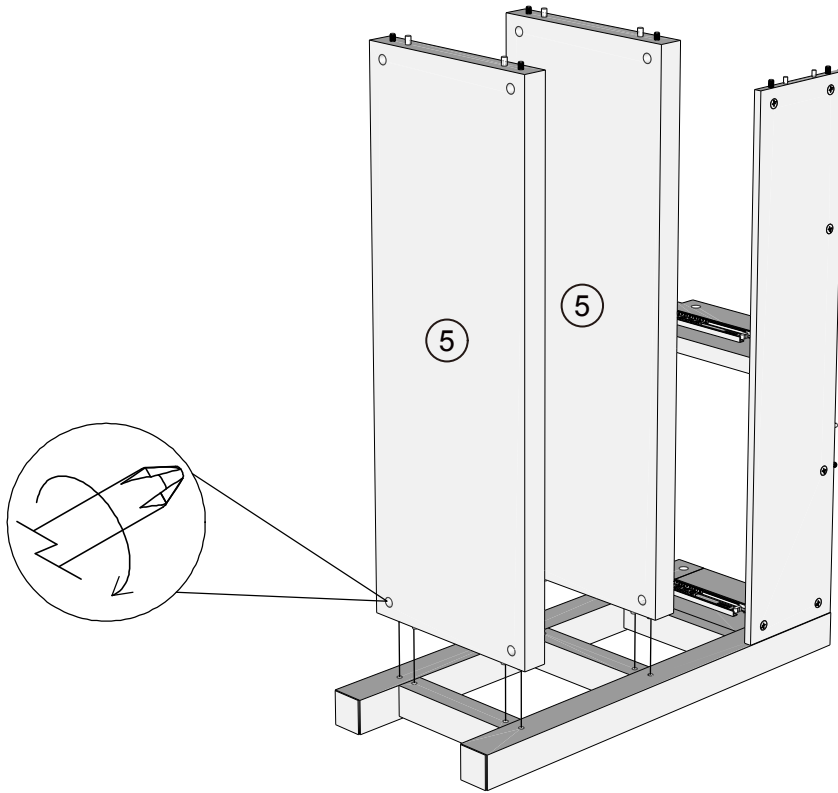

Fixtures and fittings supplied (actual size)

Ref	Dimensions	Qty	Spare Qty
B2	Ø15 x 10mm	N/A	1
B3	Ø15 x 12mm	N/A	2
B8	Ø8 x 38mm	N/A	2
D3	Ø6 x 30mm	N/A	1
D6	Ø8 x 30mm	N/A	2

Fixtures and fittings supplied (not to scale)

4

NEXT

MALVERN OAK EFFECT CONSOLE W19940 Assembly instructions

5

6

7

We recommend the use of the wall attachment bracket/strap provided for safety reasons. Secure the strap to the wall with an appropriate screw and wall plug for your wall type (not provided). To hide the strap behind the unit, drill the hole lower than the top of unit.