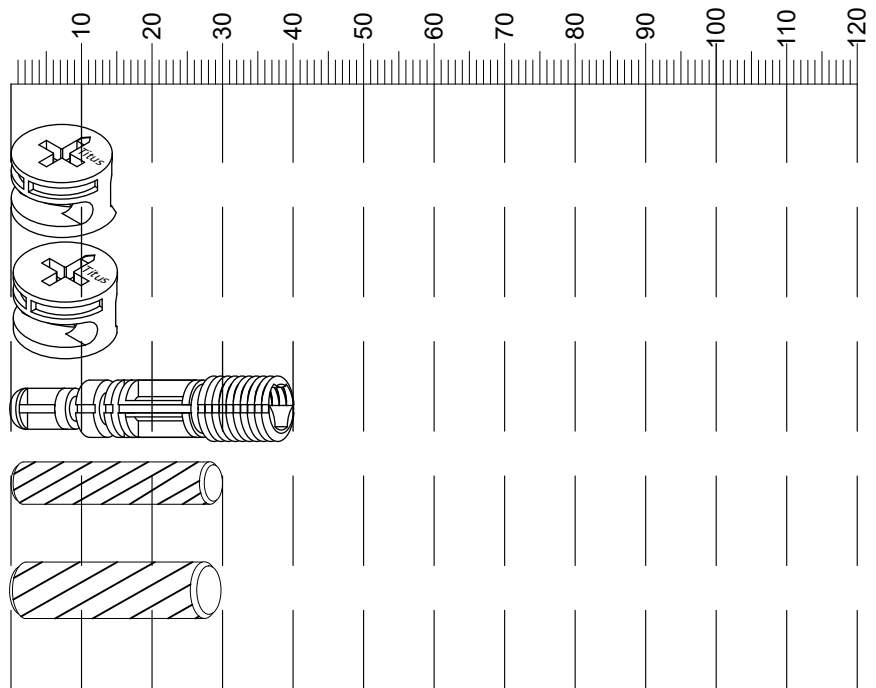

Components supplied. Please use this guide if you require replacement parts.

Ref	Dimensions	Visual	Qty	Ctn
1	6x86cm		1	1
2	13x30cm		1	1
3	18.5x86cm		1	1
4	32x75cm		1	1
5	31x86cm		2	1
6	32x75cm		1	1
7	35x100cm		1	1
8	10.5x25cm		2	1

Ref	Dimensions	Visual	Qty	Ctn
9	10.5x36cm		2	1
10	10.5x25cm		2	1
11	23.5x37cm		2	1
12	13x41cm		2	1

NEXT FITTINGS ASSEMBLE INSTRUCTIONS

Push connector into housing to be jointed.

Make sure there is no gap between the panels.

Fixtures and fittings supplied (actual size)

Ref	Dimensions	Qty	Spare Qty
B2	Ø15 x 10mm	N/A	1
B3	Ø15 x 12mm	N/A	2
B8	Ø8 x 38mm	N/A	2
D3	Ø6 x 30mm	N/A	1
D6	Ø8 x 30mm	N/A	2

Fixtures and fittings supplied (not to scale)