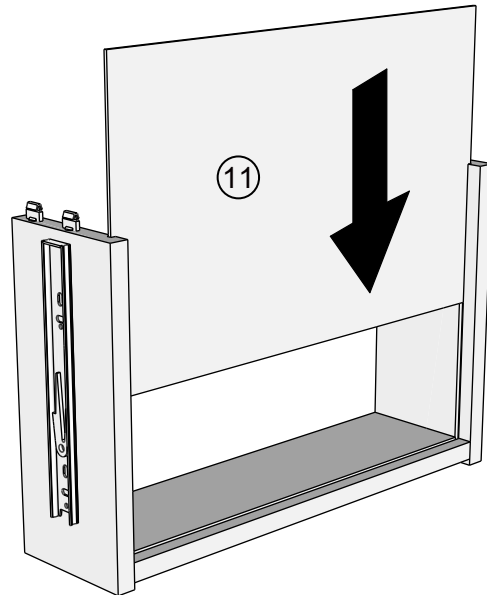

MAXIMUM
LOCK

TURN
TO UNLOCK

UNLOCKED

NEXT

MALVERN OAK EFFECT CONSOLE W19940 Assembly instructions

8

9

10

x2

11

Note: Drawer will be permanently assembled once panel 12 is fitted.

x2

12

x2

E29	N/A	2	N/A	
-----	-----	---	-----	--

13