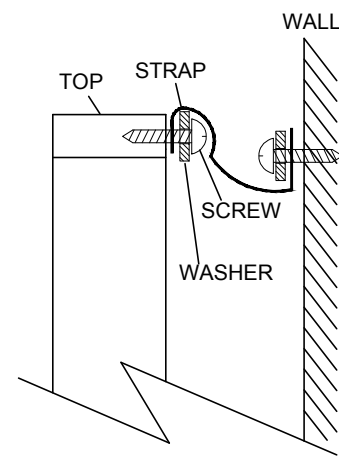

7

We recommend the use of the wall attachment bracket/strap provided for safety reasons. Secure the strap to the wall with an appropriate screw and wall plug for your wall type (not provided). To hide the strap behind the unit, drill the hole lower than the top of unit.

Attach the other end of the strap to the underside of the top panel with screw.

Warning: Always ensure intended wall area to be drilled is free from hidden electrical wires, water and gas pipes.

NB: Wall fixings are not included - Please source suitable fixing for your wall type.

If in doubt please consult a qualified trades person.

Please ensure you secure your product to the wall for your and your family's safety before you use it.

WHEN LOOSENING THE CAM

TURN THE CAM IN A COUNTERCLOCKWISE DIRECTION UNTIL THE ARROW POINTS IN THE POSITION SHOWN IN THE DIAGRAMS BELOW

MAXIMUM
LOCK

TURN
TO UNLOCK

UNLOCKED