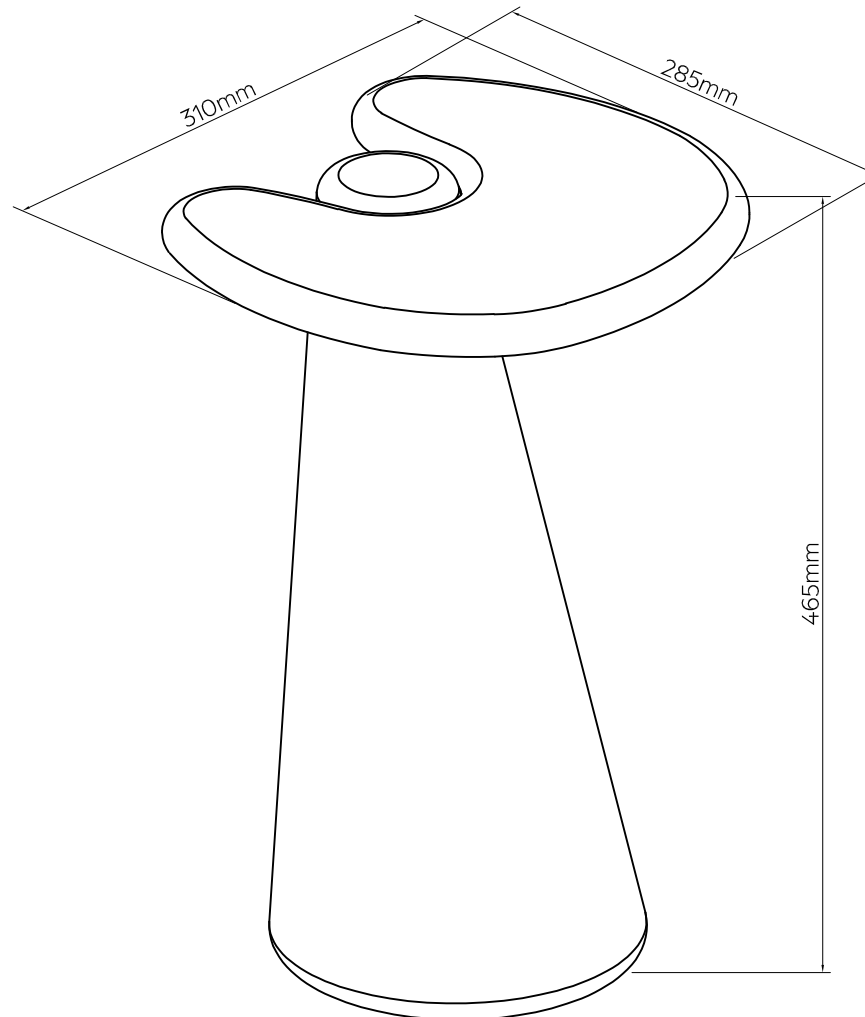

GB - Check regularly that all assembly fastenings are properly tightened and retighten when necessary

FR - Vérifiez régulièrement que toutes les fixations soient bien serrées et resserrez si nécessaire.

NL - Controleer regelmatig of alle bevestigingen goed zijn aangedraaid; draai ze indien nodig opnieuw aan.

DE - Regelmäßig kontrollieren, dass alle Beschläge und Verschraubungen gut festgezogen sind und sie bei Bedarf nachziehen.

ES - Comprueba regularmente que las fijaciones estén bien apretadas y vuelve a apretarlas en caso necesario.