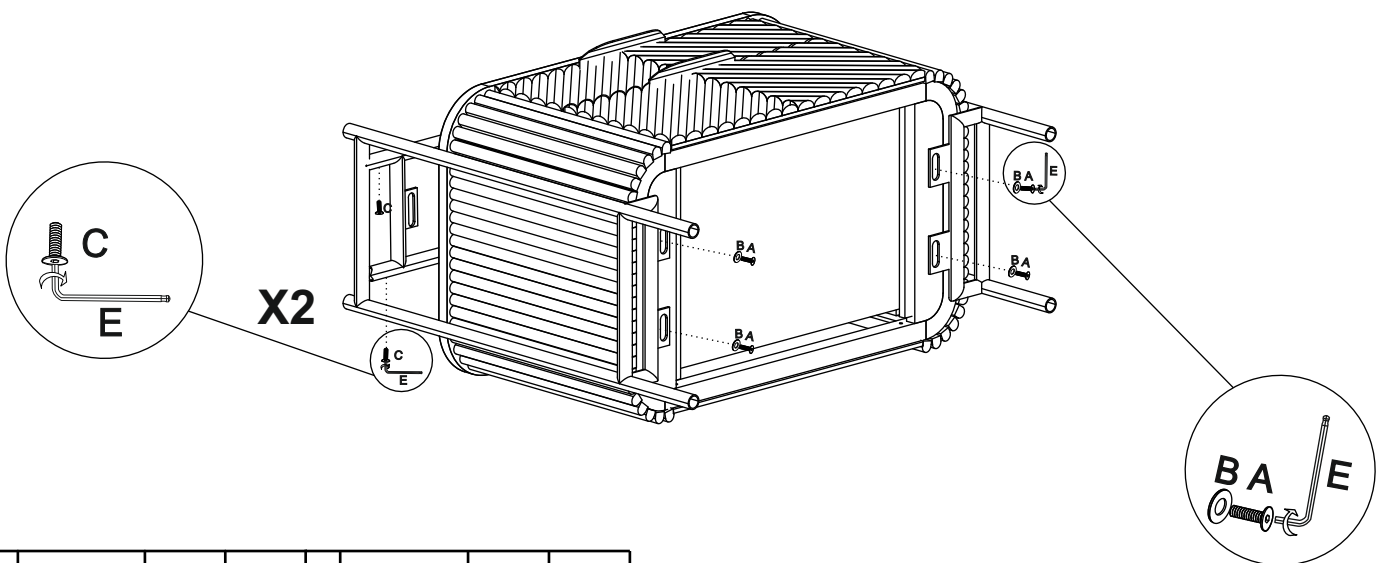

VALENCIA FLOATING WIDE BEDSIDE TABLE - W29798

Assembly instructions

| Fixtures and Fittings supplied (actual size) | | | |
|--|------------|-----|-----------|
| Ref | Dimensions | Qty | Spare Qty |
| A | 6 x 16mm | 6 | 1 |
| B | ∅20mm | 6 | 1 |
| C | 6 x 12mm | 4 | 1 |
| D | 20 x 18mm | NA | 1 |

| Fixtures and fittings supplied (not to scale) | | | |
|---|-----|-------|--------|
| Ref | Qty | Spare | Visual |
| E | 1 | N/A | |

VALENCIA FLOATING WIDE BEDSIDE TABLE - W29798

Assembly instructions

2. Note: Do not fully tighten until all fittings are in position.