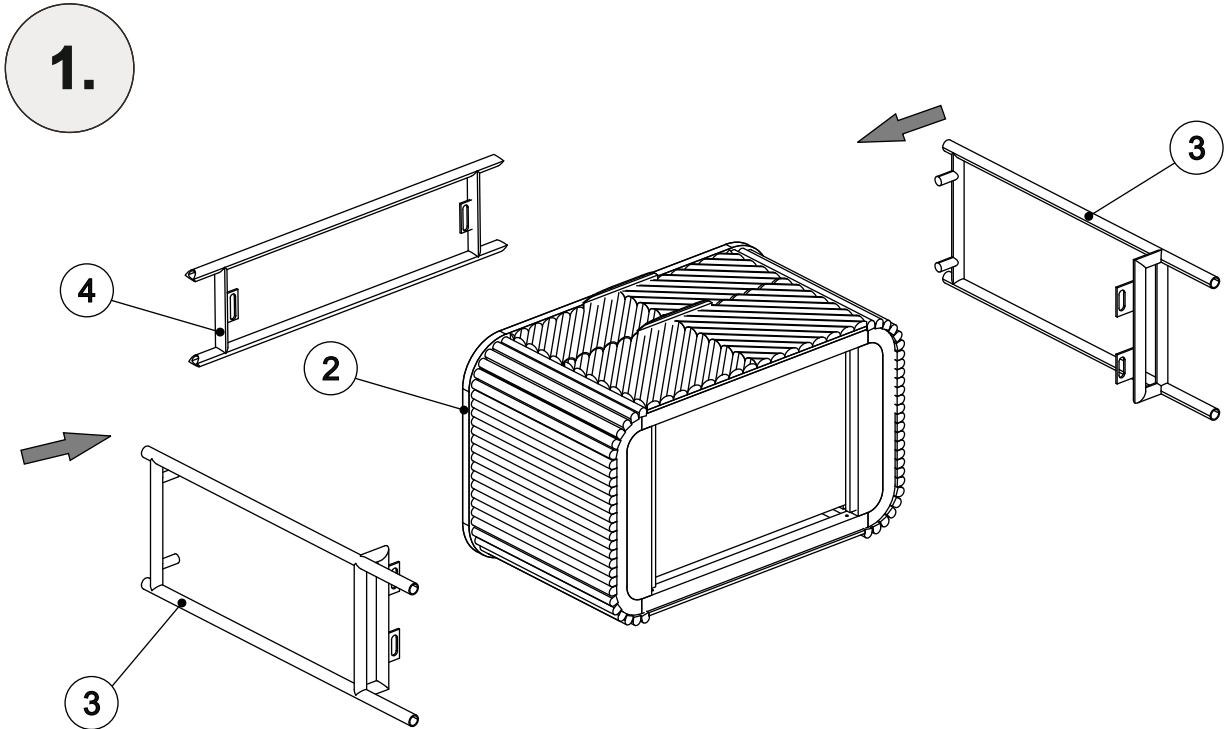

CALL: 0333 777 8999

VALENCIA FLOATING WIDE BEDSIDE TABLE - W29798

Assembly instructions

GETTING TO KNOW YOUR PRODUCT

Product supplied.

| Ref | Dimensions | Visual | Qty | Ctn |
|-----|-------------|---|-----|-----|
| 1 | 61 x 38cm |  | 1 | 1 |
| 2 | 61 x 34.2cm |  | 1 | 1 |
| 3 | 63 x 24.6cm |  | 2 | 1 |
| 4 | 62 x 24.2cm |  | 1 | 1 |

VALENCIA FLOATING WIDE BEDSIDE TABLE - W29798

Assembly instructions

| Fixtures and Fittings supplied (actual size) | | | |
|--|------------|-----|-----------|
| Ref | Dimensions | Qty | Spare Qty |
| A | 6 x 16mm | 6 | 1 |
| B | ∅20mm | 6 | 1 |
| C | 6 x 12mm | 4 | 1 |
| D | 20 x 18mm | NA | 1 |

| Fixtures and fittings supplied (not to scale) | | | |
|---|-----|-------|--------|
| Ref | Qty | Spare | Visual |
| E | 1 | N/A | |

VALENCIA FLOATING WIDE BEDSIDE TABLE - W29798

Assembly instructions

2. Note: Do not fully tighten until all fittings are in position.