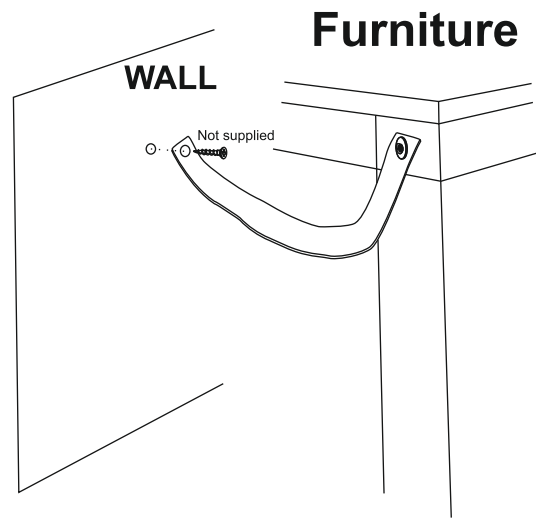

VALENCIA FLOATING WIDE BEDSIDE TABLE - W29798

Assembly instructions

5.

We recommend the use of the wall attachment bracket/strap provided for safety reasons. Secure the strap to the wall with an appropriate screw and wall plug for your wall type (not provided). To hide the strap behind the unit, drill the hole lower than the top of unit.

Warning: Always ensure intended wall area to be drilled is free from hidden electrical wires, water and gas pipes. NB: Wall fixings are not included—Please source suitable fixing for your wall type. If in doubt please consult a qualified trades person. Please ensure you secure your product to the wall for your and your family's safety before you use it.