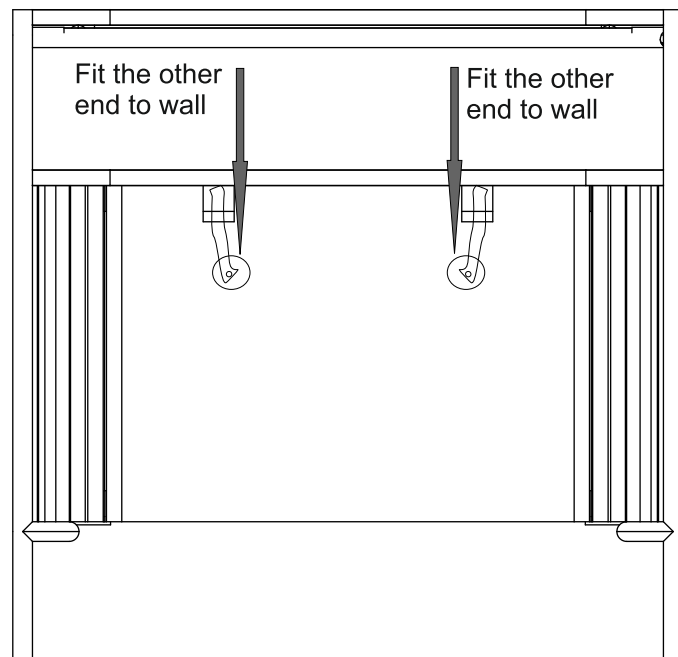

3.

Note: Match the labels e.g. A on top to A on metal part

4.

Note: Do not fully tighten until all fittings are in position.

| | | | | | | | |
|---|----------|---|---|---|----|---|---|
| A | 6 x 16mm | 2 |  | E | NA | 1 |  |
| B | ø20mm | 2 |  | | | | |

VALENCIA FLOATING WIDE BEDSIDE TABLE - W29798

Assembly instructions

5.

We recommend the use of the wall attachment bracket/strap provided for safety reasons. Secure the strap to the wall with an appropriate screw and wall plug for your wall type (not provided). To hide the strap behind the unit, drill the hole lower than the top of unit.

Warning: Always ensure intended wall area to be drilled is free from hidden electrical wires, water and gas pipes. NB: Wall fixings are not included—Please source suitable fixing for your wall type. If in doubt please consult a qualified trades person. Please ensure you secure your product to the wall for your and your family's safety before you use it.

Note: Fit the other end of anti-tip straps provided on both top corners of the rear side of the product to wall

**VALENCIA FLOATING WIDE BEDSIDE
TABLE - W29798**
Assembly instructions

NEXT

Actual product size
H63 x W65 x D38 cm