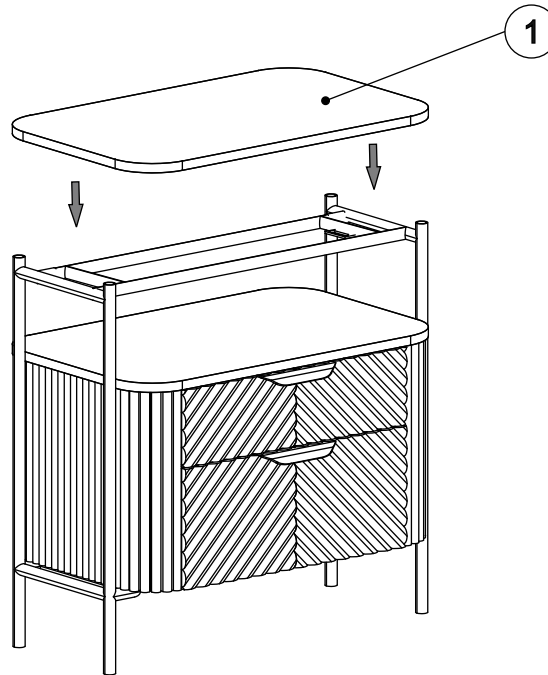

VALENCIA FLOATING WIDE BEDSIDE TABLE - W29798

Assembly instructions

3.

Note: Match the labels e.g. A on top to A on metal part