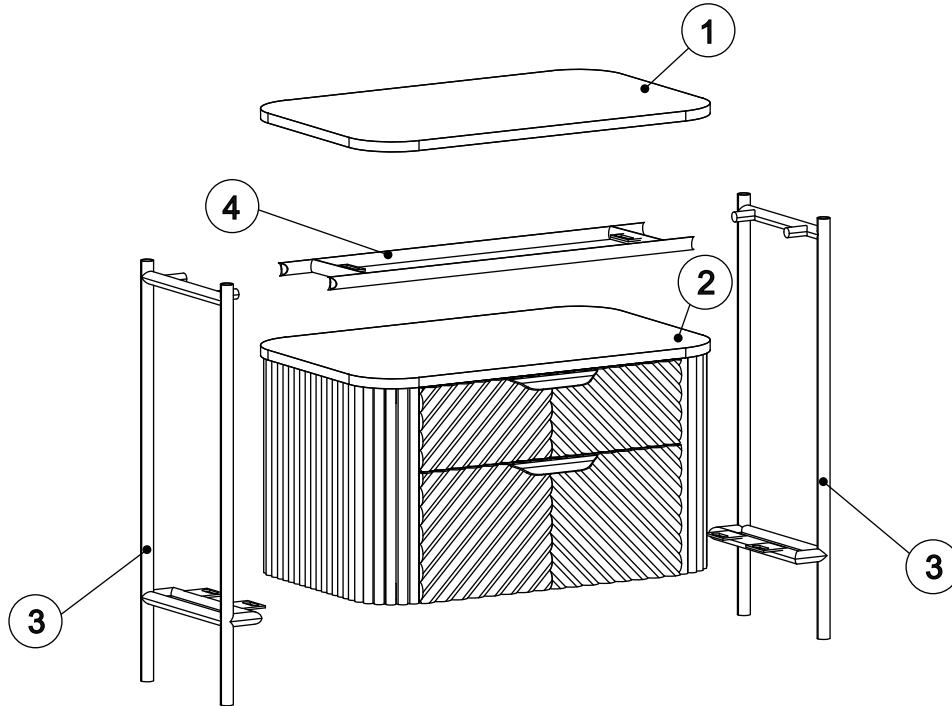

CALL: 0333 777 8999

VALENCIA FLOATING WIDE BEDSIDE TABLE - W29798

Assembly instructions

GETTING TO KNOW YOUR PRODUCT

Product supplied.

| Ref | Dimensions | Visual | Qty | Ctn |
|-----|-------------|---|-----|-----|
| 1 | 61 x 38cm |  | 1 | 1 |
| 2 | 61 x 34.2cm |  | 1 | 1 |
| 3 | 63 x 24.6cm |  | 2 | 1 |
| 4 | 62 x 24.2cm |  | 1 | 1 |