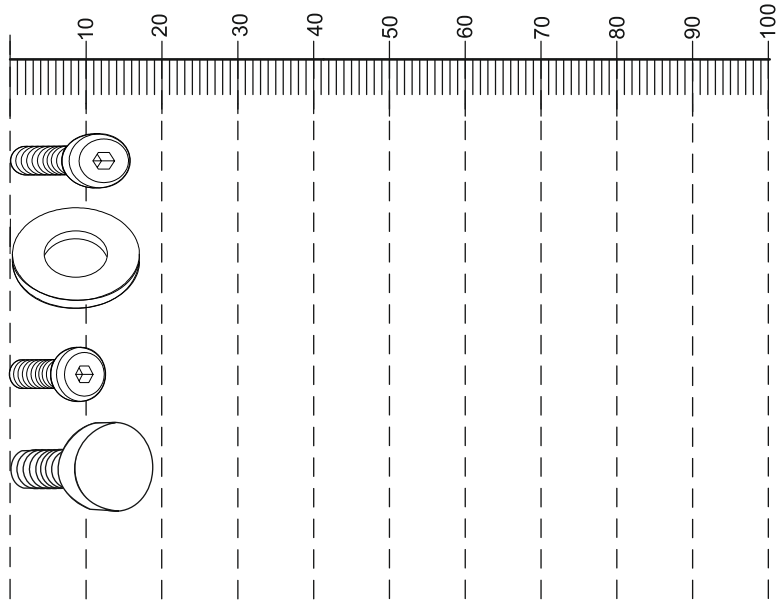

CALL: 0333 777 8999

VALENCIA FLOATING WIDE BEDSIDE TABLE - W29798

Assembly instructions

GETTING TO KNOW YOUR PRODUCT

Product supplied.

| Ref | Dimensions | Visual | Qty | Ctn |
|-----|-------------|---|-----|-----|
| 1 | 61 x 38cm |  | 1 | 1 |
| 2 | 61 x 34.2cm |  | 1 | 1 |
| 3 | 63 x 24.6cm |  | 2 | 1 |
| 4 | 62 x 24.2cm |  | 1 | 1 |

VALENCIA FLOATING WIDE BEDSIDE TABLE - W29798

Assembly instructions

| Fixtures and Fittings supplied (actual size) | | | |
|--|------------|-----|-----------|
| Ref | Dimensions | Qty | Spare Qty |
| A | 6 x 16mm | 6 | 1 |
| B | ∅20mm | 6 | 1 |
| C | 6 x 12mm | 4 | 1 |
| D | 20 x 18mm | NA | 1 |