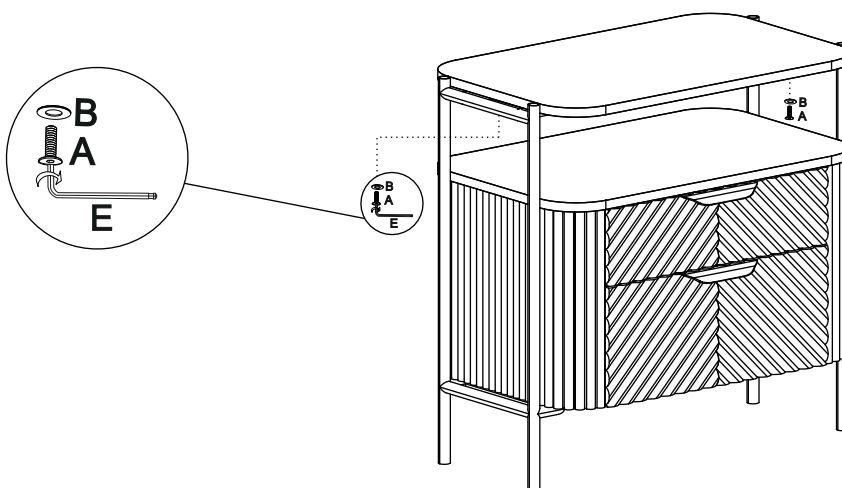

4.

Note: Do not fully tighten until all fittings are in position.