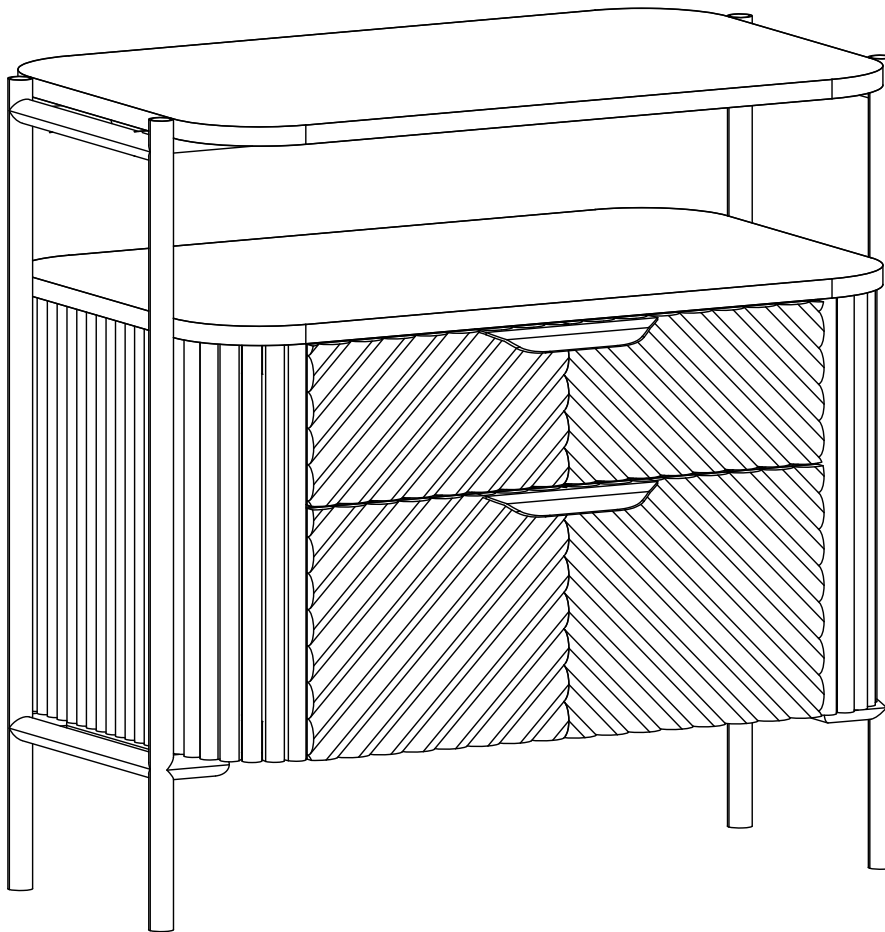

NEXT

VALENCIA

FLOATING WIDE BEDSIDE TABLE - W29798

Assembly instructions

Actual product size

H63 x W65 x D38 cm

Need Help ?

With: Assembly instruction
Missing or damaged parts

CALL: 0333 777 8999

IMPORTANT - RETAIN FOR FUTURE REFERENCE

VALENCIA FLOATING WIDE BEDSIDE TABLE - W29798

Assembly instructions

BEFORE YOU START

Number of people required to assemble
Two people are required to assemble this item