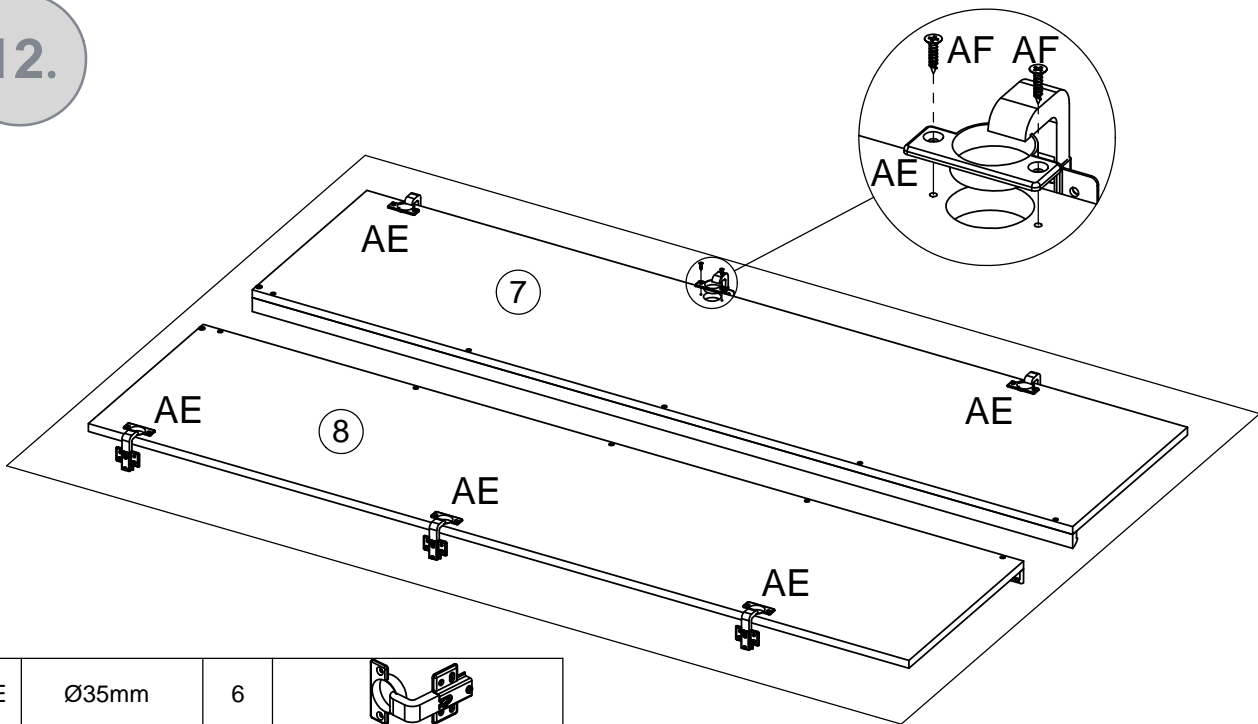

AVIANO WARDROBE - W29813

Assembly instructions

8.

AC	Ø7 x 50mm	4	
AD	4mm	1	

9.

AL	M8 x 30mm	6	
AN	Ø8/Ø16mm	6	
AP	5mm	1	

AVIANO WARDROBE - W29813

Assembly instructions

10.

11.

AB	Ø15 x 12mm	10	 	 not supplied
AR	Ø15 x 12mm	8	 	 not supplied

AVIANO WARDROBE - W29813

Assembly instructions

12.

AE	Ø35mm	6	
AF	Ø3.5 x 16mm	12	  not supplied

13.

AF	Ø3.5 x 16mm	24	  not supplied
----	-------------	----	---

AVIANO WARDROBE - W29813

Assembly instructions

14.

15.

AVIANO WARDROBE - W29813

Assembly instructions

16.