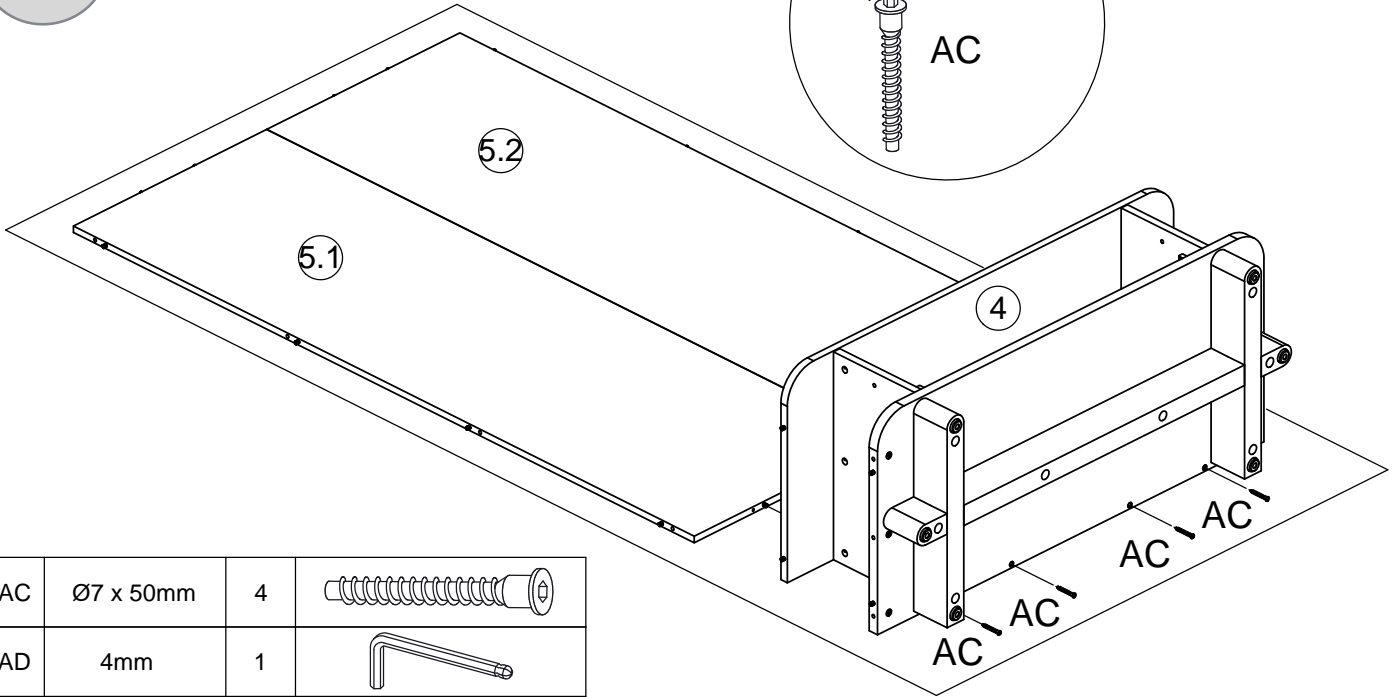

Fixtures and fittings supplied (actual size)				
Ref	Dimensions	Qty	Spare Qty	Visual
AB	Ø15 x 12mm	10	1	
AD	4mm	1		
AE	Ø35mm	6		
AG	85x30x20mm	2		
AK	Ø6/Ø12mm	4		
AN	Ø8/Ø16mm	6	1	

Fixtures and fittings supplied (actual size)				
Ref	Dimensions	Qty	Spare Qty	Visual
AP	5mm	1		
AR	Ø15 x 12mm	14	1	

AVIANO WARDROBE - W29813

Assembly instructions

1.

AVIANO WARDROBE - W29813

Assembly instructions

2.

AA	Ø6 x 68mm	5	
----	-----------	---	---

3.

AQ	Ø8 x 43mm	14	
----	-----------	----	---

AVIANO WARDROBE - W29813

Assembly instructions

4.

AC	Ø7 x 50mm	4	
AD	4mm	1	

5.

WHEN FITTING CAMS
ENSURE STARTING POSITION IS CORRECT
BEFORE YOU INSERT CONNECTING CAM-PILLAR
TURN CLOCKWISE UNTIL SECURE