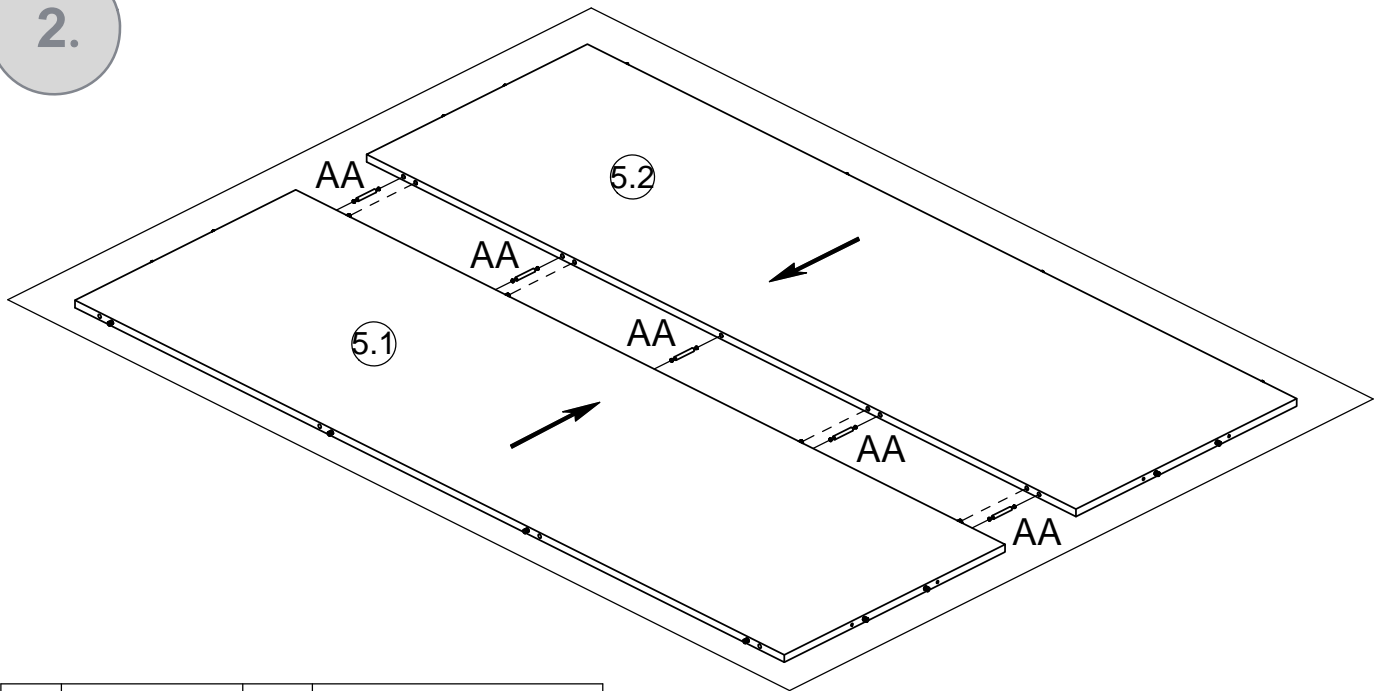

AVIANO WARDROBE - W29813

Assembly instructions

Fixtures and fittings supplied (actual size)			
Ref	Dimensions	Qty	Spare Qty
AA	Ø6 x 68mm	5	1
AC	Ø7 x 50mm	14	1
AF	Ø3.5 x 16mm	36	2
AH	Ø3.5 x 16mm	4	1
AL	M8 x 30mm	6	1
AQ	Ø8 x 43mm	14	1

Fixtures and fittings supplied (actual size)				
Ref	Dimensions	Qty	Spare Qty	Visual
AB	Ø15 x 12mm	10	1	
AD	4mm	1		
AE	Ø35mm	6		
AG	85x30x20mm	2		
AK	Ø6/Ø12mm	4		
AN	Ø8/Ø16mm	6	1	

Fixtures and fittings supplied (actual size)				
Ref	Dimensions	Qty	Spare Qty	Visual
AP	5mm	1		
AR	Ø15 x 12mm	14	1	

AVIANO WARDROBE - W29813

Assembly instructions

1.

AVIANO WARDROBE - W29813

Assembly instructions

2.

AA	Ø6 x 68mm	5	
----	-----------	---	---

3.

AQ	Ø8 x 43mm	14	
----	-----------	----	---

AVIANO WARDROBE - W29813

Assembly instructions

4.

AC	Ø7 x 50mm	4	
AD	4mm	1	

5.

WHEN FITTING CAMS
ENSURE STARTING POSITION IS CORRECT
BEFORE YOU INSERT CONNECTING CAM-PILLAR
TURN CLOCKWISE UNTIL SECURE