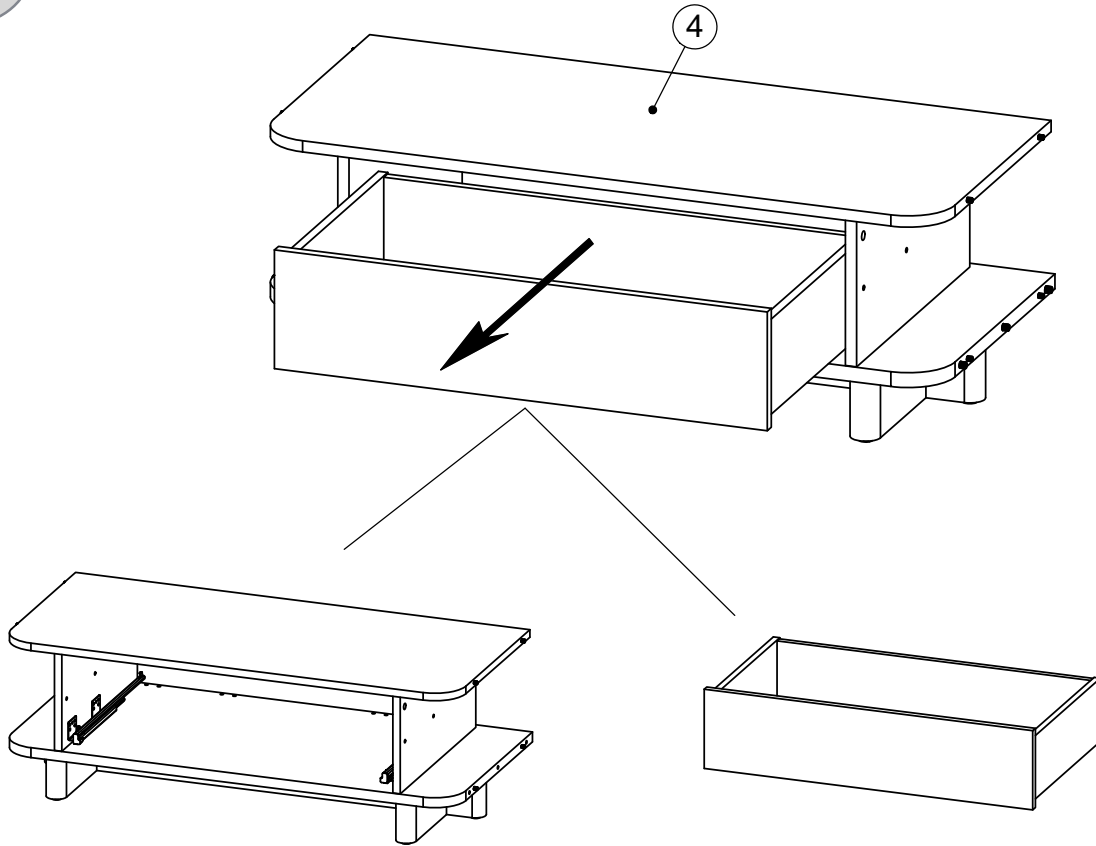

AVIANO WARDROBE - W29813

Assembly instructions

1.