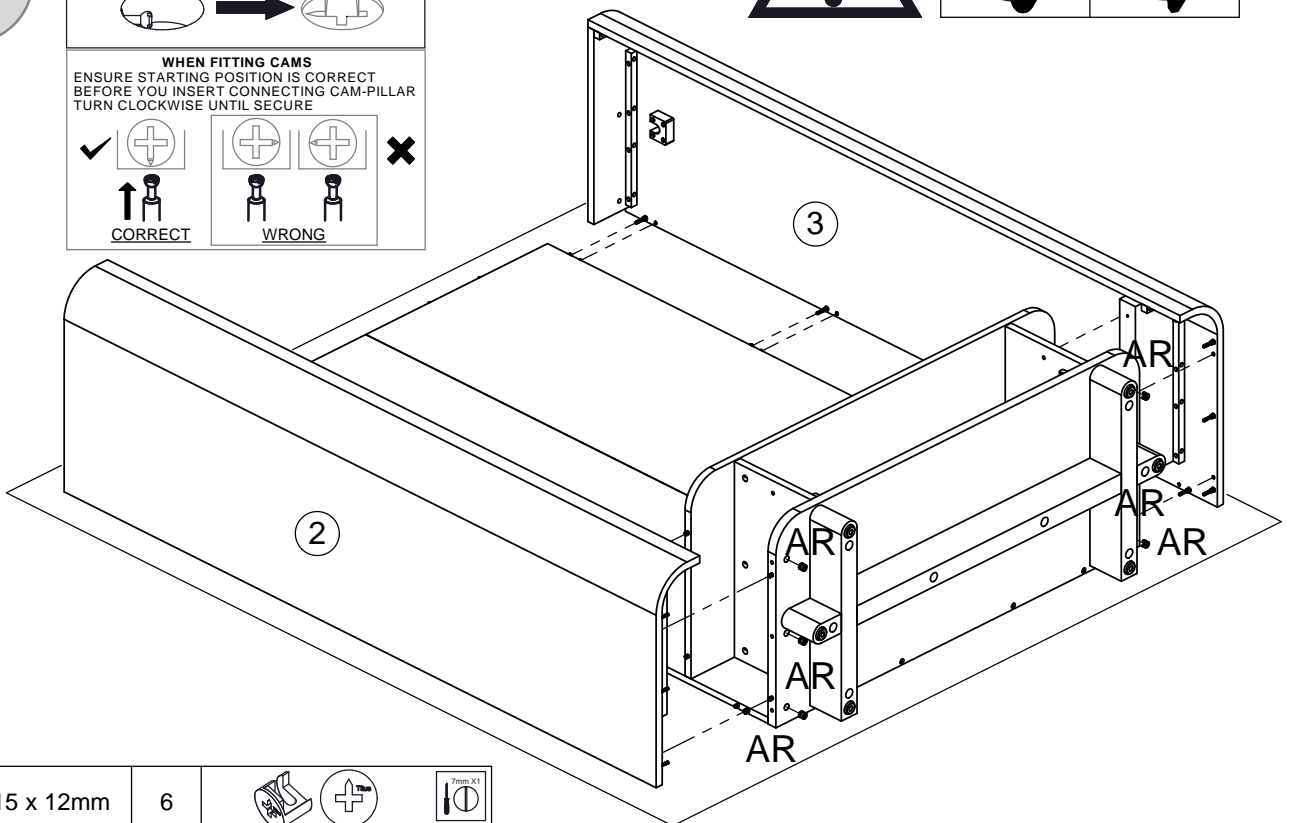

AVIANO WARDROBE - W29813

Assembly instructions

1.

AVIANO WARDROBE - W29813

Assembly instructions

2.

AA	Ø6 x 68mm	5	
----	-----------	---	---

3.

AQ	Ø8 x 43mm	14	
----	-----------	----	---

AVIANO WARDROBE - W29813

Assembly instructions

4.

AC	Ø7 x 50mm	4	
AD	4mm	1	

5.

WHEN FITTING CAMS
ENSURE STARTING POSITION IS CORRECT
BEFORE YOU INSERT CONNECTING CAM-PILLAR
TURN CLOCKWISE UNTIL SECURE

AR	Ø15 x 12mm	6		
----	------------	---	--	--

AVIANO WARDROBE - W29813

Assembly instructions

6.

AC	Ø7 x 50mm	6	
AD	4mm	1	

7.

AG	85 x 30 x 20mm	2	
AH	Ø3.5 x 16mm	4	  <small>not supplied</small>
AK	Ø6/Ø12mm	4	