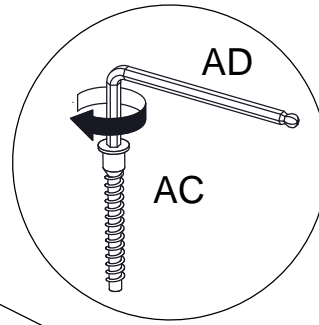

Fixtures and fittings supplied (actual size)				
Ref	Dimensions	Qty	Spare Qty	Visual
AB	Ø15 x 12mm	10	1	
AD	4mm	1		
AE	Ø35mm	6		
AG	85x30x20mm	2		
AK	Ø6/Ø12mm	4		
AN	Ø8/Ø16mm	6	1	

Fixtures and fittings supplied (actual size)				
Ref	Dimensions	Qty	Spare Qty	Visual
AP	5mm	1		
AR	Ø15 x 12mm	14	1	

AVIANO WARDROBE - W29813

Assembly instructions

1.

AVIANO WARDROBE - W29813

Assembly instructions

2.

AA	Ø6 x 68mm	5	
----	-----------	---	---

3.

AQ	Ø8 x 43mm	14	
----	-----------	----	---

AVIANO WARDROBE - W29813

Assembly instructions

4.

AC	Ø7 x 50mm	4	
AD	4mm	1	

5.

WHEN FITTING CAMS
ENSURE STARTING POSITION IS CORRECT
BEFORE YOU INSERT CONNECTING CAM-PILLAR
TURN CLOCKWISE UNTIL SECURE