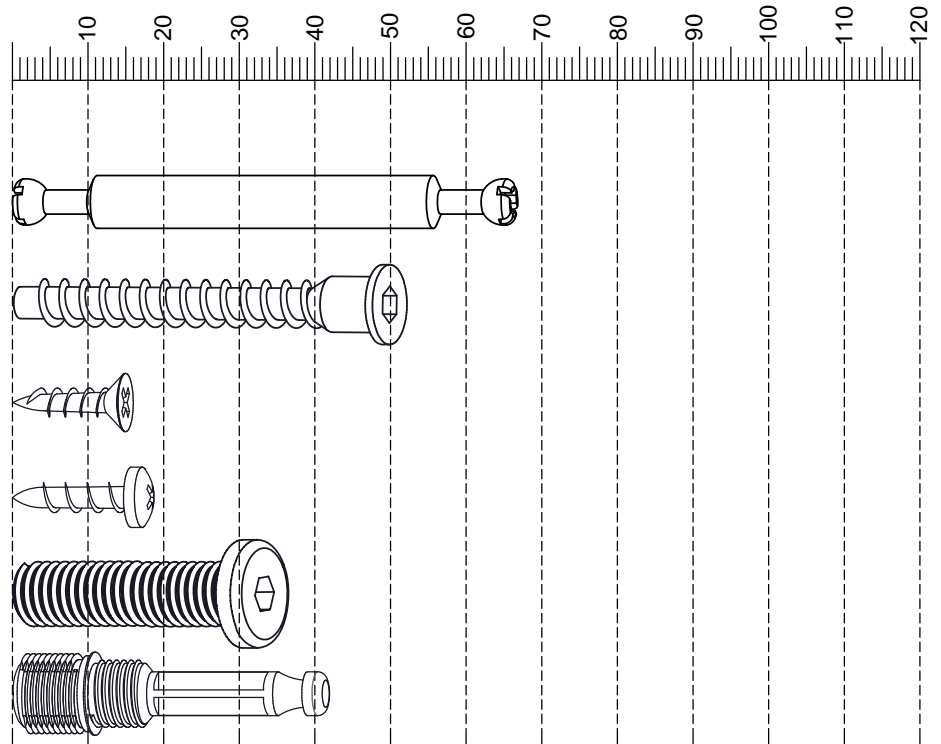

AVIANO WARDROBE - W29813

Assembly instructions

Components supplied. Please use this guide if you require replacement parts.

Ref	Dimensions	Visual	Qty	Ctn
1	1200x550mm		1	3
2	1882x546mm		1	2
3	1882x546mm		1	2
4	1156x572mm		1	1
5.1	1857x578mm		1	3
5.2	1857x578mm		1	3
6	1152x35mm		1	3
7	1879x455mm		1	3
8	1879x455mm		1	3

AVIANO WARDROBE - W29813

Assembly instructions

Fixtures and fittings supplied (actual size)			
Ref	Dimensions	Qty	Spare Qty
AA	Ø6 x 68mm	5	1
AC	Ø7 x 50mm	14	1
AF	Ø3.5 x 16mm	36	2
AH	Ø3.5 x 16mm	4	1
AL	M8 x 30mm	6	1
AQ	Ø8 x 43mm	14	1

Fixtures and fittings supplied (actual size)				
Ref	Dimensions	Qty	Spare Qty	Visual
AB	Ø15 x 12mm	10	1	
AD	4mm	1		
AE	Ø35mm	6		
AG	85x30x20mm	2		
AK	Ø6/Ø12mm	4		
AN	Ø8/Ø16mm	6	1	

Fixtures and fittings supplied (actual size)				
Ref	Dimensions	Qty	Spare Qty	Visual
AP	5mm	1		
AR	Ø15 x 12mm	14	1	