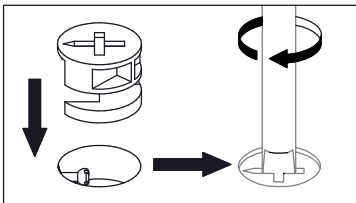

AVIANO WARDROBE - W29813

Assembly instructions

1.

AVIANO WARDROBE - W29813

Assembly instructions

2.

AA	Ø6 x 68mm	5	
----	-----------	---	---

3.

AQ	Ø8 x 43mm	14	
----	-----------	----	---

AVIANO WARDROBE - W29813

Assembly instructions

4.

AC	Ø7 x 50mm	4	
AD	4mm	1	

5.

WHEN FITTING CAMS
ENSURE STARTING POSITION IS CORRECT
BEFORE YOU INSERT CONNECTING CAM-PILLAR
TURN CLOCKWISE UNTIL SECURE

AR	Ø15 x 12mm	6		
----	------------	---	--	--

AVIANO WARDROBE - W29813

Assembly instructions

6.

AC	Ø7 x 50mm	6	
AD	4mm	1	

7.

AG	85 x 30 x 20mm	2	
AH	Ø3.5 x 16mm	4	  <small>not supplied</small>
AK	Ø6/Ø12mm	4	