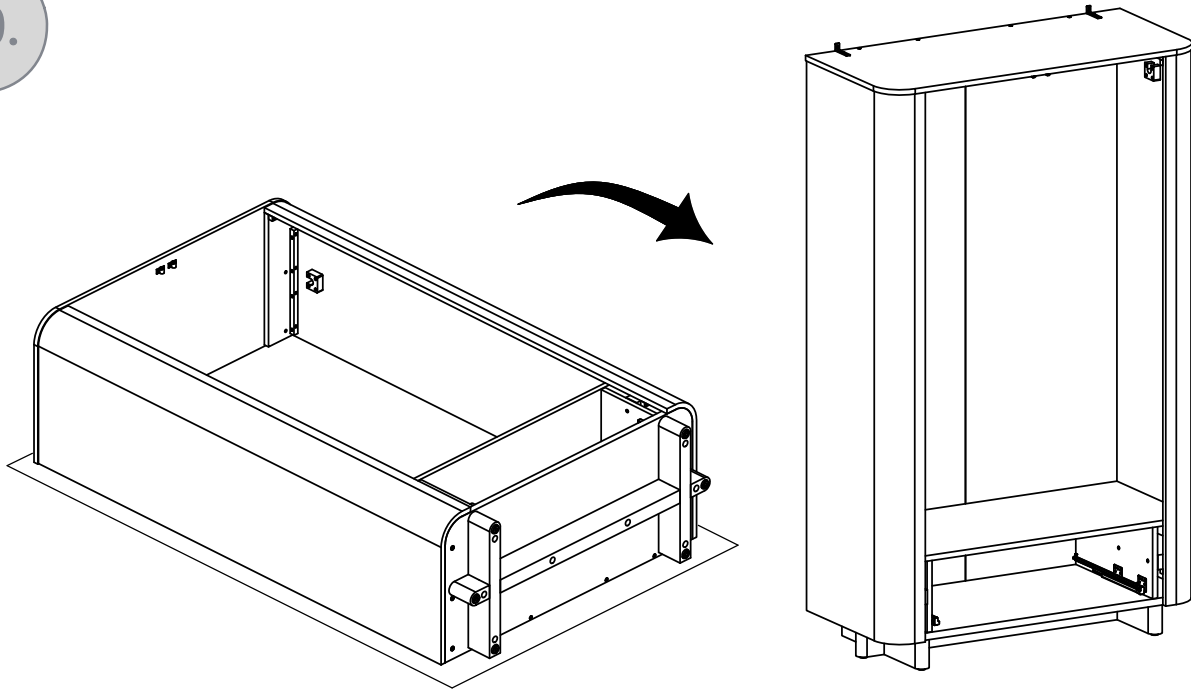

AVIANO WARDROBE - W29813

Assembly instructions

10.