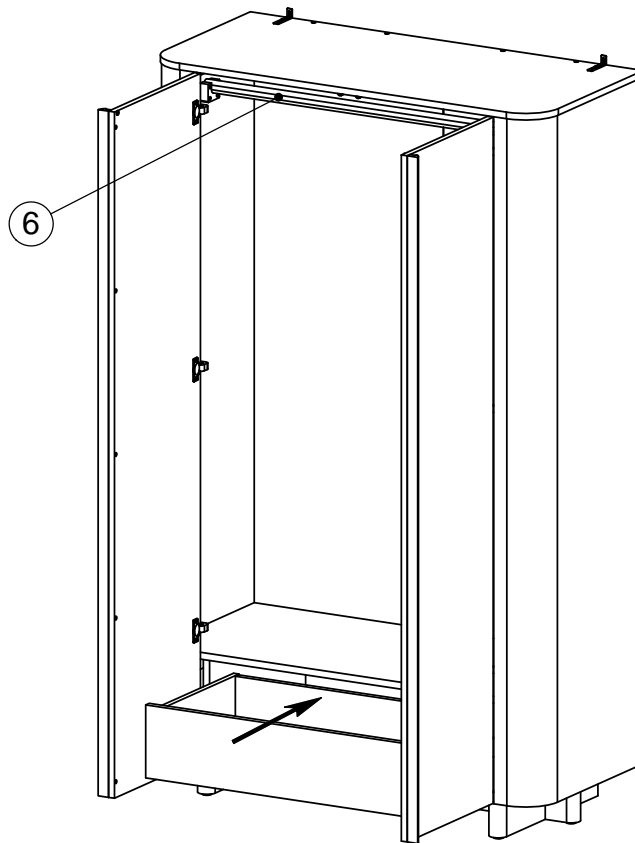

AVIANO WARDROBE - W29813

Assembly instructions

14.