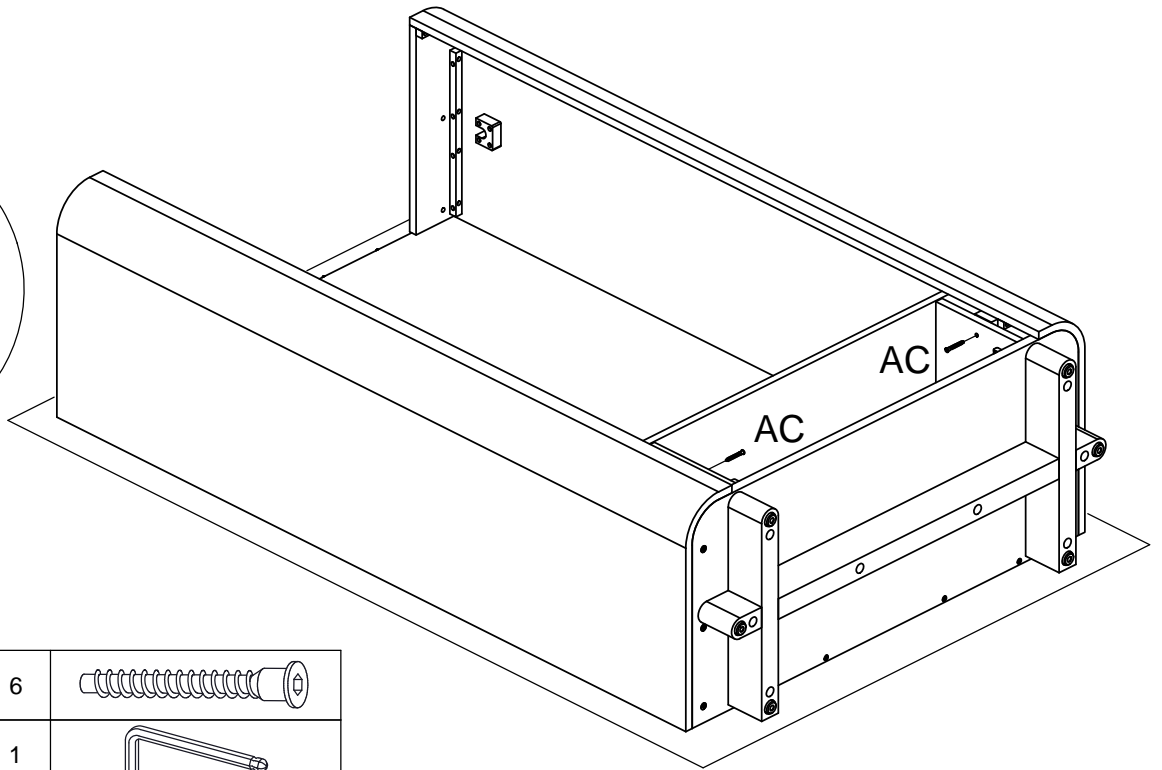

AVIANO WARDROBE - W29813

Assembly instructions

6.

AC	Ø7 x 50mm	6	
AD	4mm	1	

7.