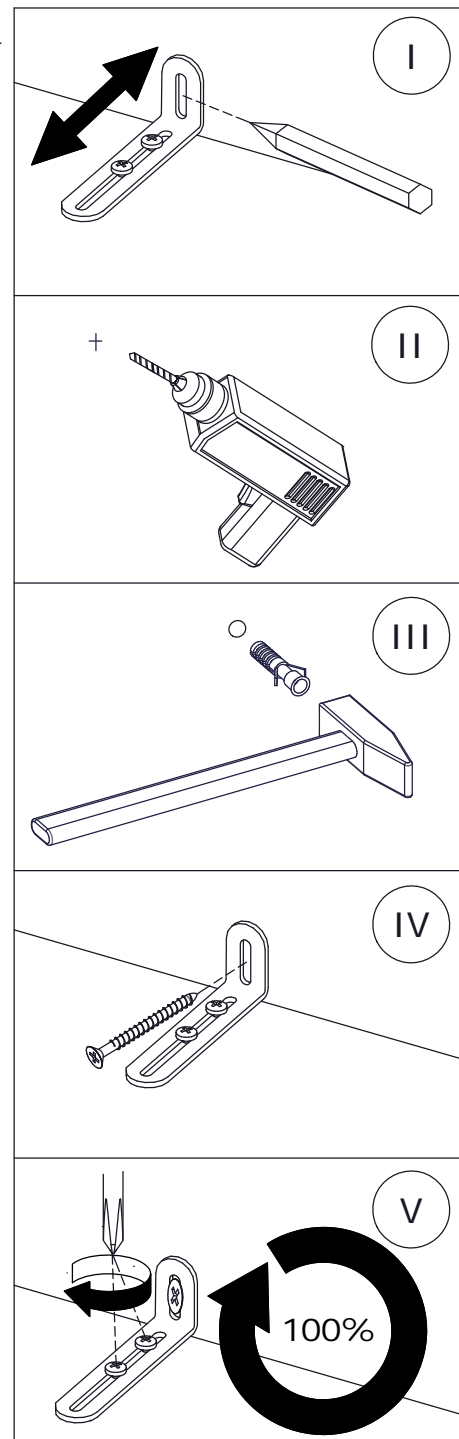

Fixtures and fittings supplied (actual size)				
Ref	Dimensions	Qty	Spare Qty	Visual
AB	Ø15 x 12mm	10	1	
AD	4mm	1		
AE	Ø35mm	6		
AG	85x30x20mm	2		
AK	Ø6/Ø12mm	4		
AN	Ø8/Ø16mm	6	1	

Fixtures and fittings supplied (actual size)				
Ref	Dimensions	Qty	Spare Qty	Visual
AP	5mm	1		
AR	Ø15 x 12mm	14	1	

10.

11.

AB	Ø15 x 12mm	10	 	 not supplied
AR	Ø15 x 12mm	8	 	 not supplied

AVIANO WARDROBE - W29813

Assembly instructions

12.

AE	Ø35mm	6	
AF	Ø3.5 x 16mm	12	  not supplied

13.

AF	Ø3.5 x 16mm	24	  not supplied
----	-------------	----	---

AVIANO WARDROBE - W29813

Assembly instructions

14.

15.

AVIANO WARDROBE - W29813

Assembly instructions

16.

We recommend the use of the wall attachment bracket provided for safety reasons. Secure the bracket to the wall with an appropriate screw and wall plug for your wall type (not provided).

Warning: Always ensure intended wall area to be drilled is free from hidden electrical wires, water and gas pipes. NB: Wall fixings are not included—Please source suitable fixing for your wall type. If in doubt please consult a qualified trades person. Please ensure you secure your product to the wall for your and your family's safety before you use it.