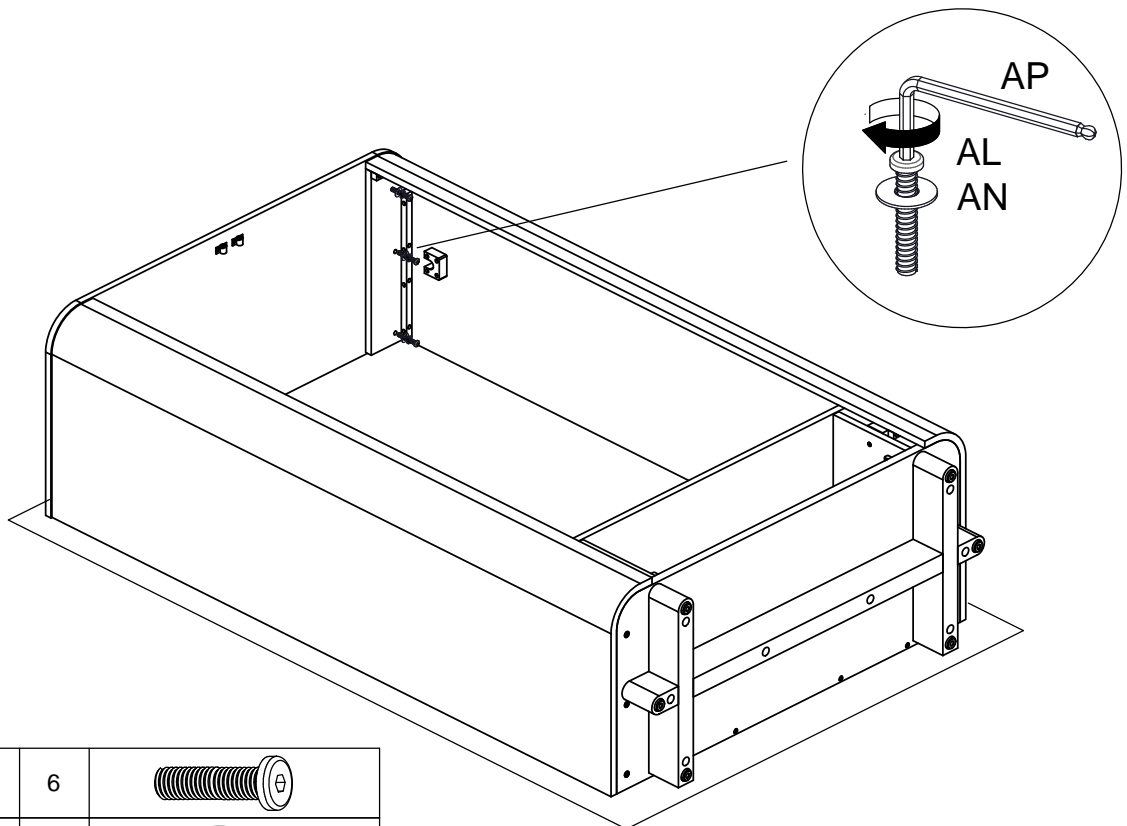

AVIANO WARDROBE - W29813

Assembly instructions

8.

AC	Ø7 x 50mm	4	
AD	4mm	1	

9.

AL	M8 x 30mm	6	
AN	Ø8/Ø16mm	6	
AP	5mm	1	

AVIANO WARDROBE - W29813

Assembly instructions