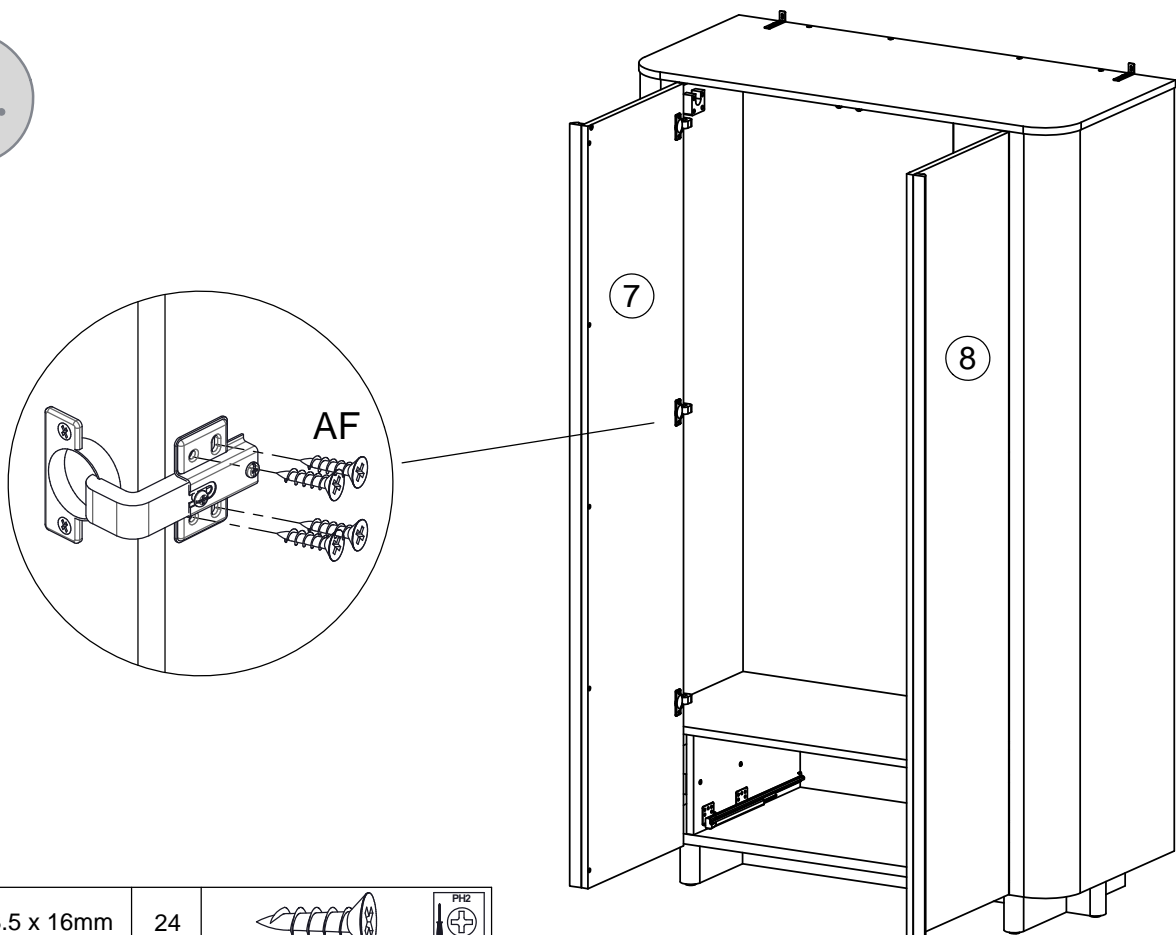

AVIANO WARDROBE - W29813

Assembly instructions

8.

AC	Ø7 x 50mm	4	
AD	4mm	1	

9.

AL	M8 x 30mm	6	
AN	Ø8/Ø16mm	6	
AP	5mm	1	

AVIANO WARDROBE - W29813

Assembly instructions

10.

11.

AB	Ø15 x 12mm	10	 	 not supplied
AR	Ø15 x 12mm	8	 	 not supplied

AVIANO WARDROBE - W29813

Assembly instructions

12.

AE	Ø35mm	6	
AF	Ø3.5 x 16mm	12	  not supplied

13.

AF	Ø3.5 x 16mm	24	  not supplied
----	-------------	----	---

AVIANO WARDROBE - W29813

Assembly instructions

14.

15.

AVIANO WARDROBE - W29813

Assembly instructions

16.