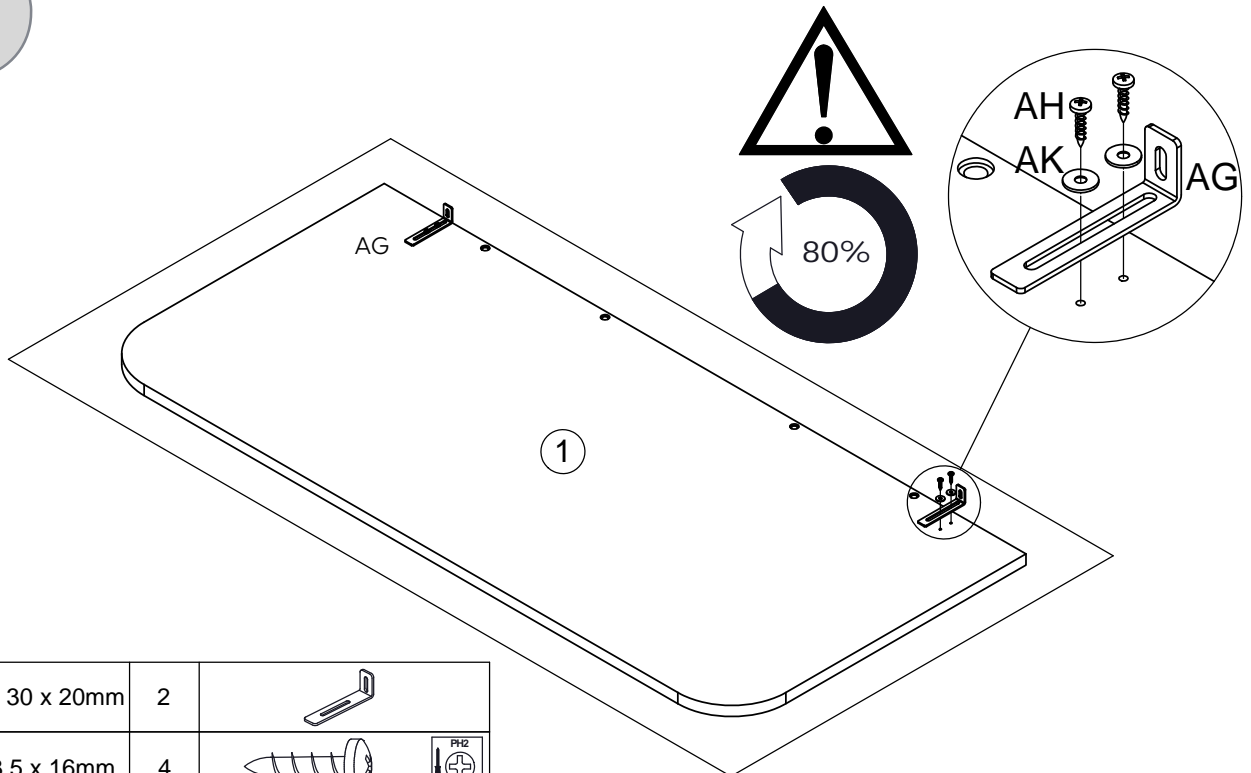

AQ	Ø8 x 43mm	14	
----	-----------	----	---

AVIANO WARDROBE - W29813

Assembly instructions

4.

AC	Ø7 x 50mm	4	
AD	4mm	1	

5.

WHEN FITTING CAMS
ENSURE STARTING POSITION IS CORRECT
BEFORE YOU INSERT CONNECTING CAM-PILLAR
TURN CLOCKWISE UNTIL SECURE

AR	Ø15 x 12mm	6		
----	------------	---	--	--

AVIANO WARDROBE - W29813

Assembly instructions

6.

AC	Ø7 x 50mm	6	
AD	4mm	1	

7.

AG	85 x 30 x 20mm	2	
AH	Ø3.5 x 16mm	4	  <small>not supplied</small>
AK	Ø6/Ø12mm	4	

AVIANO WARDROBE - W29813

Assembly instructions

8.

AC	Ø7 x 50mm	4	
AD	4mm	1	

9.

AL	M8 x 30mm	6	
AN	Ø8/Ø16mm	6	
AP	5mm	1	

AVIANO WARDROBE - W29813

Assembly instructions