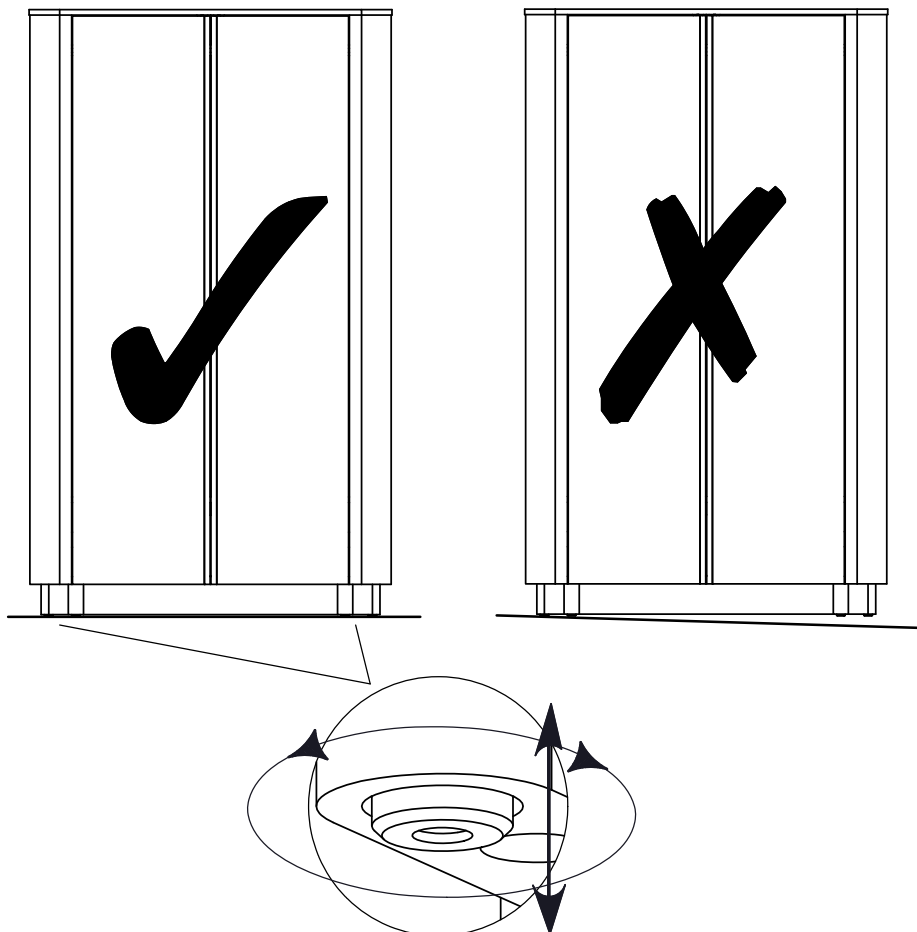

AF	Ø3.5 x 16mm	24	  not supplied
----	-------------	----	---

AVIANO WARDROBE - W29813

Assembly instructions

14.

15.

AVIANO WARDROBE - W29813

Assembly instructions

16.

We recommend the use of the wall attachment bracket provided for safety reasons. Secure the bracket to the wall with an appropriate screw and wall plug for your wall type (not provided).

Warning: Always ensure intended wall area to be drilled is free from hidden electrical wires, water and gas pipes. NB: Wall fixings are not included—Please source suitable fixing for your wall type. If in doubt please consult a qualified trades person. Please ensure you secure your product to the wall for your and your family's safety before you use it.