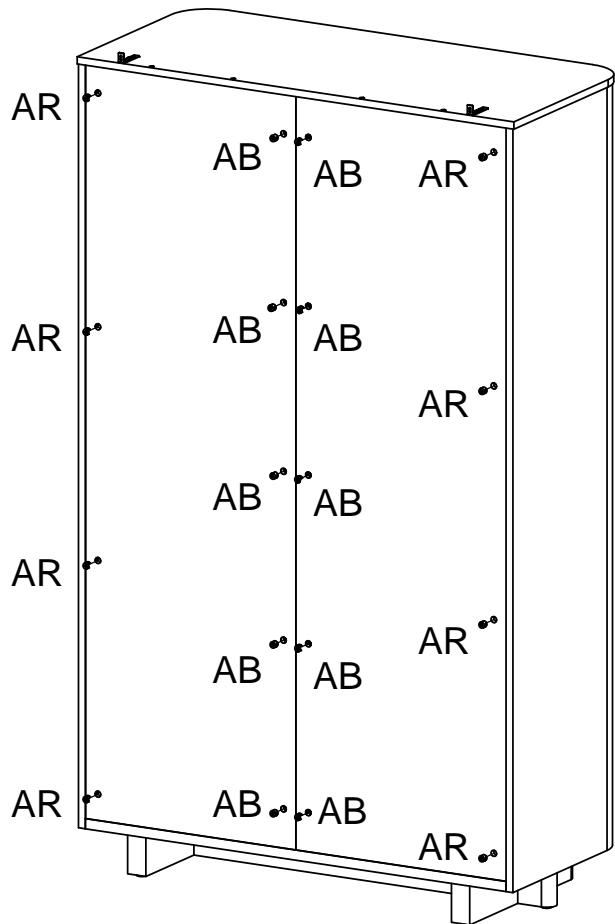

AVIANO WARDROBE - W29813

Assembly instructions

10.

11.

AB	Ø15 x 12mm	10		not supplied
AR	Ø15 x 12mm	8		not supplied