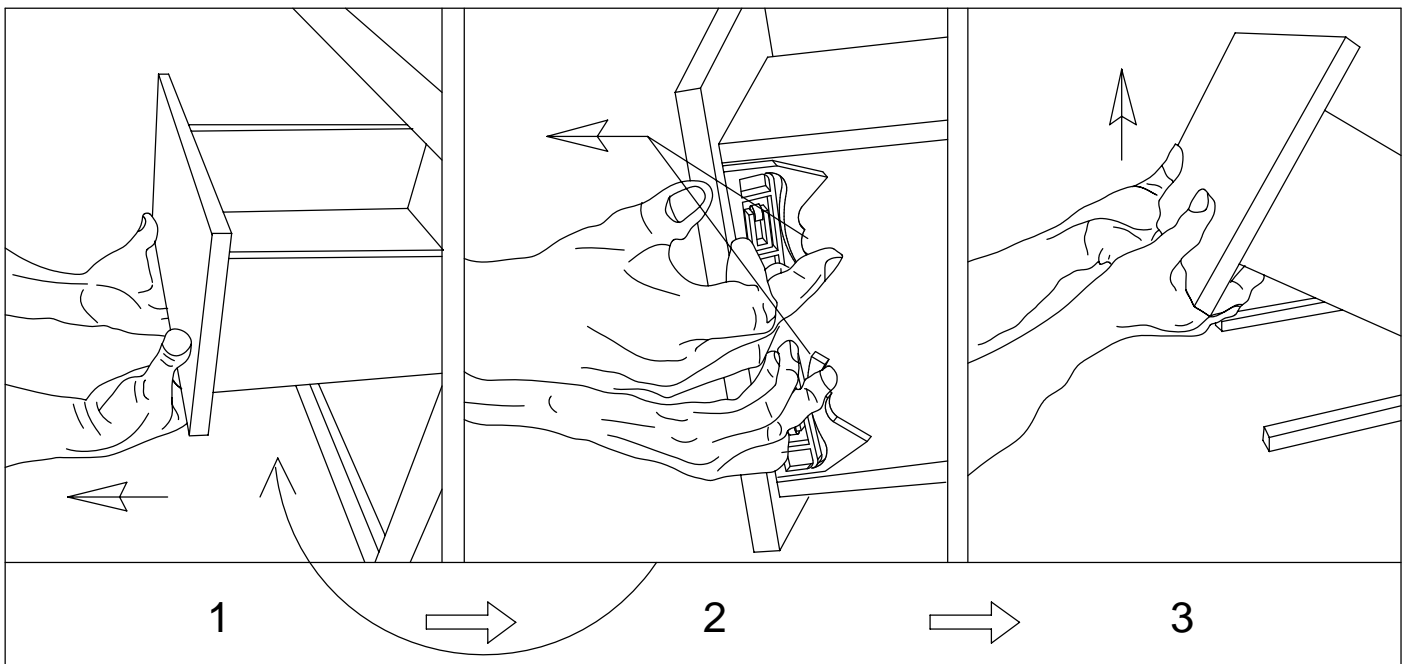

AVIANO WARDROBE - W29813

Assembly instructions

1.