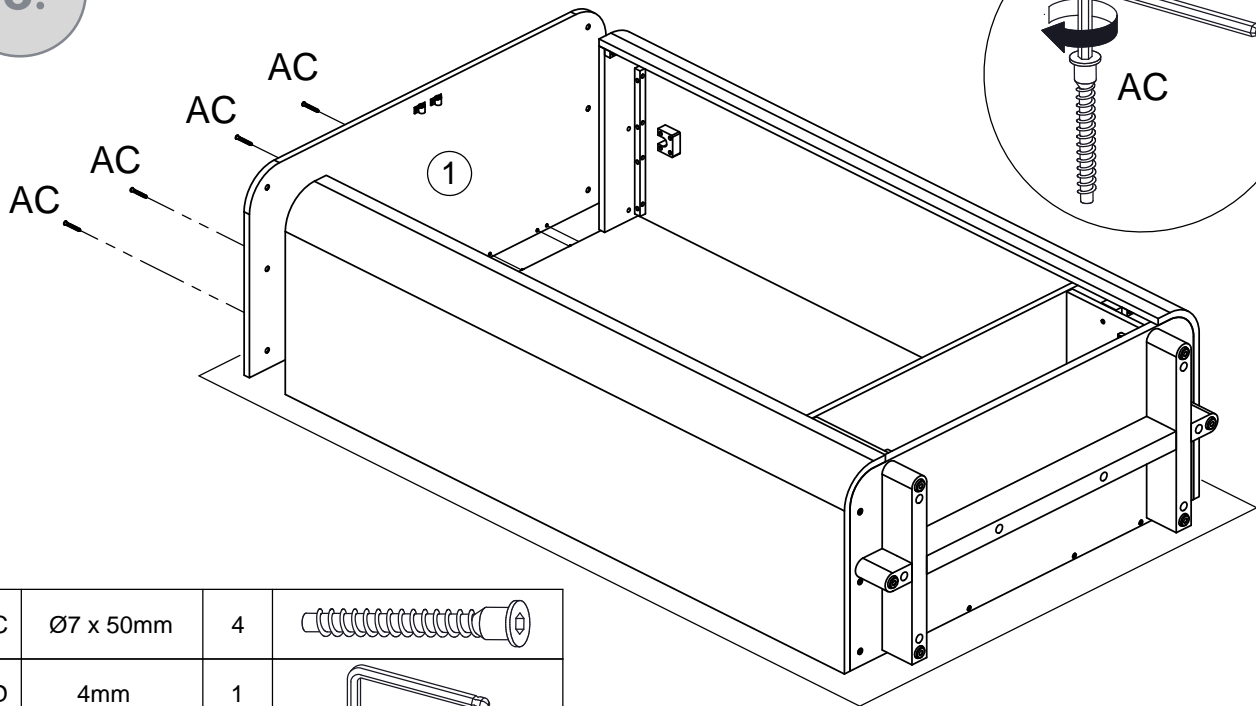

AQ	Ø8 x 43mm	14	
----	-----------	----	---

AVIANO WARDROBE - W29813

Assembly instructions

4.

AC	Ø7 x 50mm	4	
AD	4mm	1	

5.

WHEN FITTING CAMS
ENSURE STARTING POSITION IS CORRECT
BEFORE YOU INSERT CONNECTING CAM-PILLAR
TURN CLOCKWISE UNTIL SECURE

AR	Ø15 x 12mm	6		
----	------------	---	--	--

AVIANO WARDROBE - W29813

Assembly instructions

6.

AC	Ø7 x 50mm	6	
AD	4mm	1	

7.

AG	85 x 30 x 20mm	2	
AH	Ø3.5 x 16mm	4	  <small>not supplied</small>
AK	Ø6/Ø12mm	4	

AVIANO WARDROBE - W29813

Assembly instructions

8.

AC	Ø7 x 50mm	4	
AD	4mm	1	

9.

AL	M8 x 30mm	6	
AN	Ø8/Ø16mm	6	
AP	5mm	1	

AVIANO WARDROBE - W29813

Assembly instructions