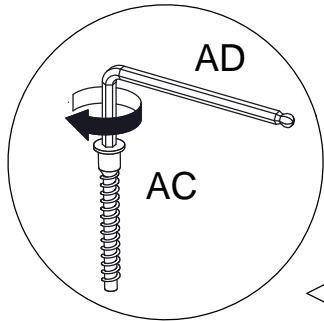

AVIANO WARDROBE - W29813

Assembly instructions

1.

AVIANO WARDROBE - W29813

Assembly instructions

2.

AA	Ø6 x 68mm	5	
----	-----------	---	---

3.

AQ	Ø8 x 43mm	14	
----	-----------	----	---

AVIANO WARDROBE - W29813

Assembly instructions

4.

AC	Ø7 x 50mm	4	
AD	4mm	1	

5.

WHEN FITTING CAMS
ENSURE STARTING POSITION IS CORRECT
BEFORE YOU INSERT CONNECTING CAM-PILLAR
TURN CLOCKWISE UNTIL SECURE

AR	Ø15 x 12mm	6		
----	------------	---	--	--

AVIANO WARDROBE - W29813

Assembly instructions

6.

AC	Ø7 x 50mm	6	
AD	4mm	1	

7.

AG	85 x 30 x 20mm	2	
AH	Ø3.5 x 16mm	4	  <small>not supplied</small>
AK	Ø6/Ø12mm	4	