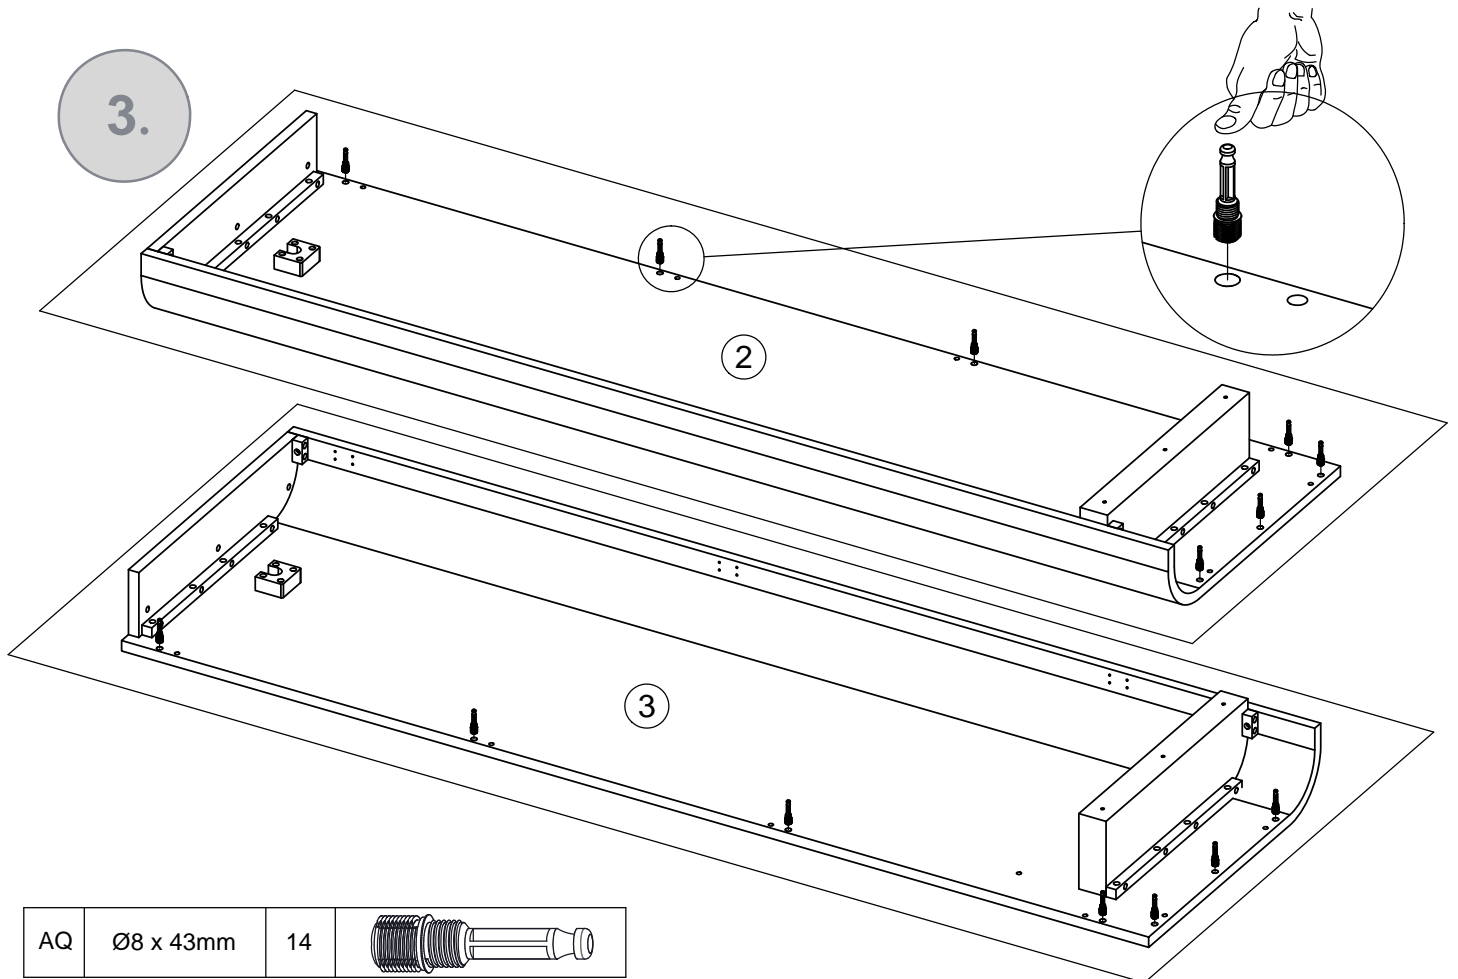

Fixtures and fittings supplied (actual size)				
Ref	Dimensions	Qty	Spare Qty	Visual
AB	Ø15 x 12mm	10	1	
AD	4mm	1		
AE	Ø35mm	6		
AG	85x30x20mm	2		
AK	Ø6/Ø12mm	4		
AN	Ø8/Ø16mm	6	1	

Fixtures and fittings supplied (actual size)				
Ref	Dimensions	Qty	Spare Qty	Visual
AP	5mm	1		
AR	Ø15 x 12mm	14	1	

AVIANO WARDROBE - W29813

Assembly instructions

1.

AVIANO WARDROBE - W29813

Assembly instructions

2.

AA	Ø6 x 68mm	5	
----	-----------	---	---

3.

AQ	Ø8 x 43mm	14	
----	-----------	----	---

AVIANO WARDROBE - W29813

Assembly instructions

4.

AC	Ø7 x 50mm	4	
AD	4mm	1	

5.

WHEN FITTING CAMS
ENSURE STARTING POSITION IS CORRECT
BEFORE YOU INSERT CONNECTING CAM-PILLAR
TURN CLOCKWISE UNTIL SECURE