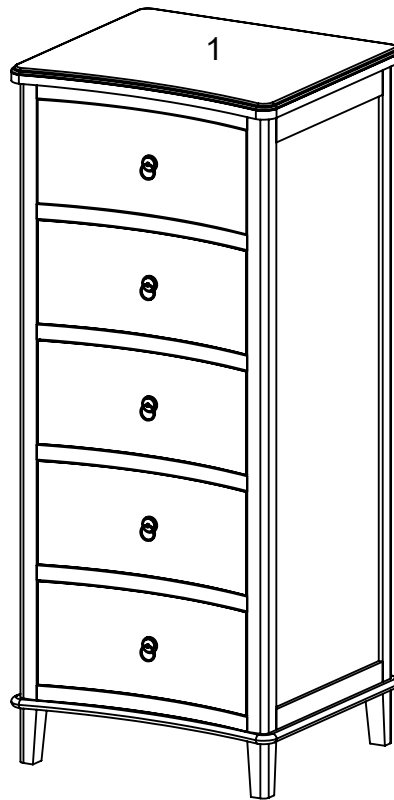

SADIE TALL NARROW CHEST- W29815

Assembly instructions

Components supplied. Please use this guide if you require replacement parts.

Ref	Dimensions	Visual	Qty	Ctn
1	635x380x775mm		1	1

SADIE TALL NARROW CHEST- W29815

WARNING: Always ensure the wall to be drilled is free from hidden electrical wires, water and gas pipes.

NEXT

SADIE TALL SLIM CHEST- W29815

Actual product size
H119.5x W50 x D45cm