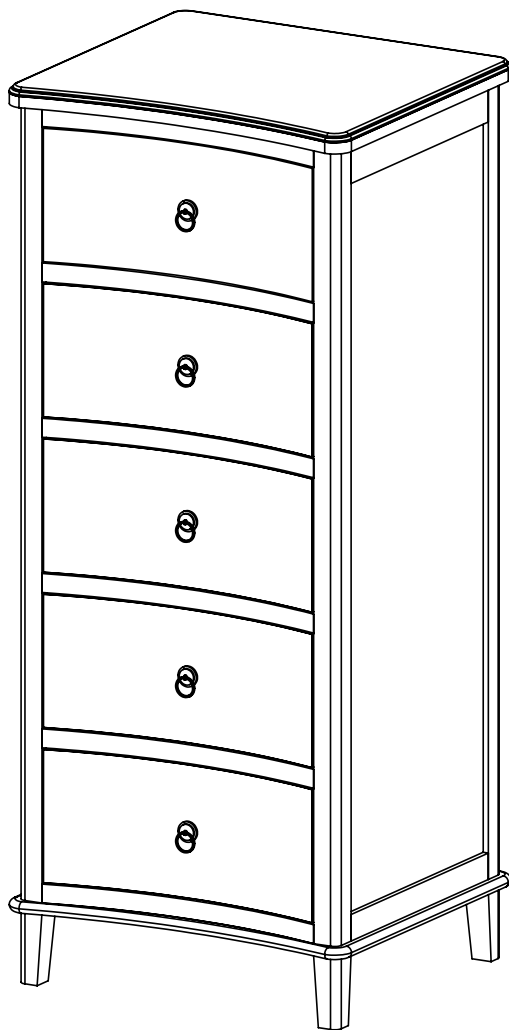

NEXT

SADIE TALL NARROW CHEST- W29815

Actual product size

H80x W200 x D40cm

IMPORTANT — RETAIN FOR FUTURE REFERENCE

Produced in India for Next Retail Ltd. W29815-2025-V1.

Need Help ?

With: Assembly instruction

Missing or damaged parts

CALL: 0333 777 8999

SADIE TALL NARROW CHEST- W29815

Assembly instructions

BEFORE YOU START

Number of people required to assemble
Two people are required to assemble this
item Time to assemble: 30 minutes