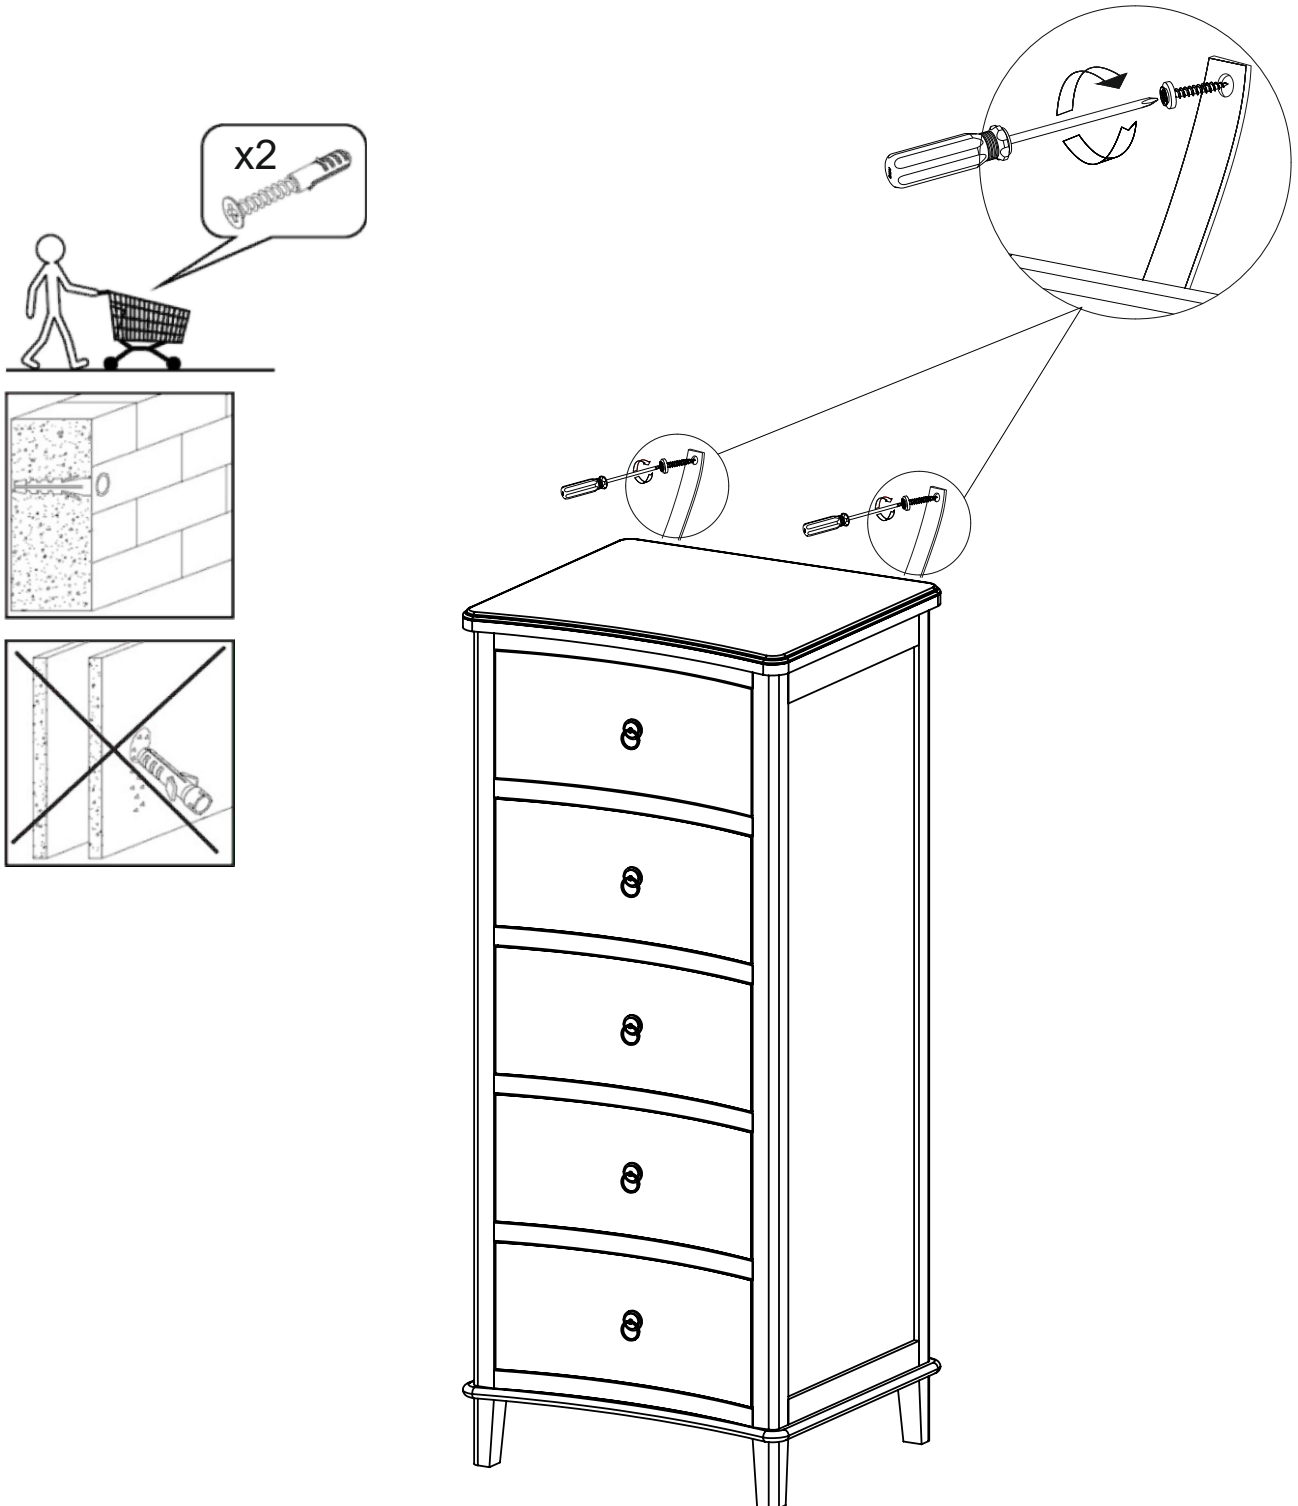

WARNING: Always ensure the wall to be drilled is free from hidden electrical wires, water and gas pipes.

NEXT

SADIE TALL SLIM CHEST- W29815

Actual product size
H119.5x W50 x D45cm