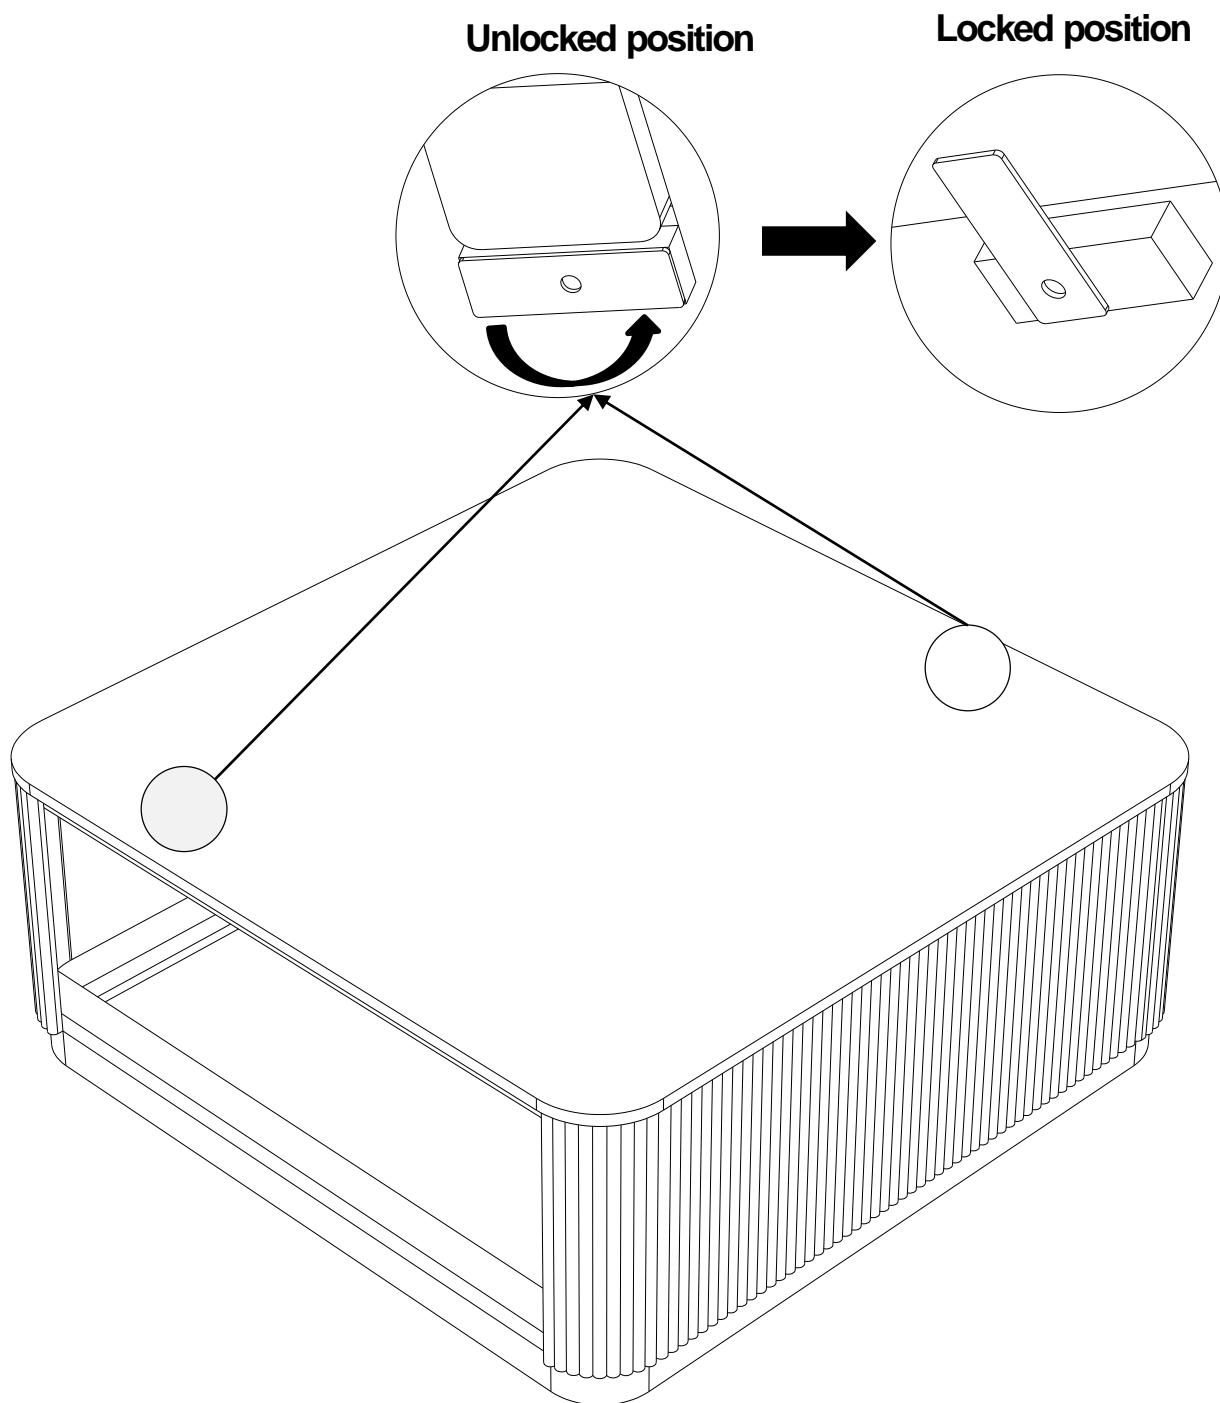

Assembly instruction

02 Note: Twist the bracket to unlock the drawer

NEXT

VALENCIA STORAGE COFFEE TABLE – W50908

Assembly instruction

03 Note: Twist the bracket to lock the top

NEXT

VALENCIA STORAGE COFFEE TABLE – W50908 Assembly instruction

Actual product size
H40XW98XD98 CM