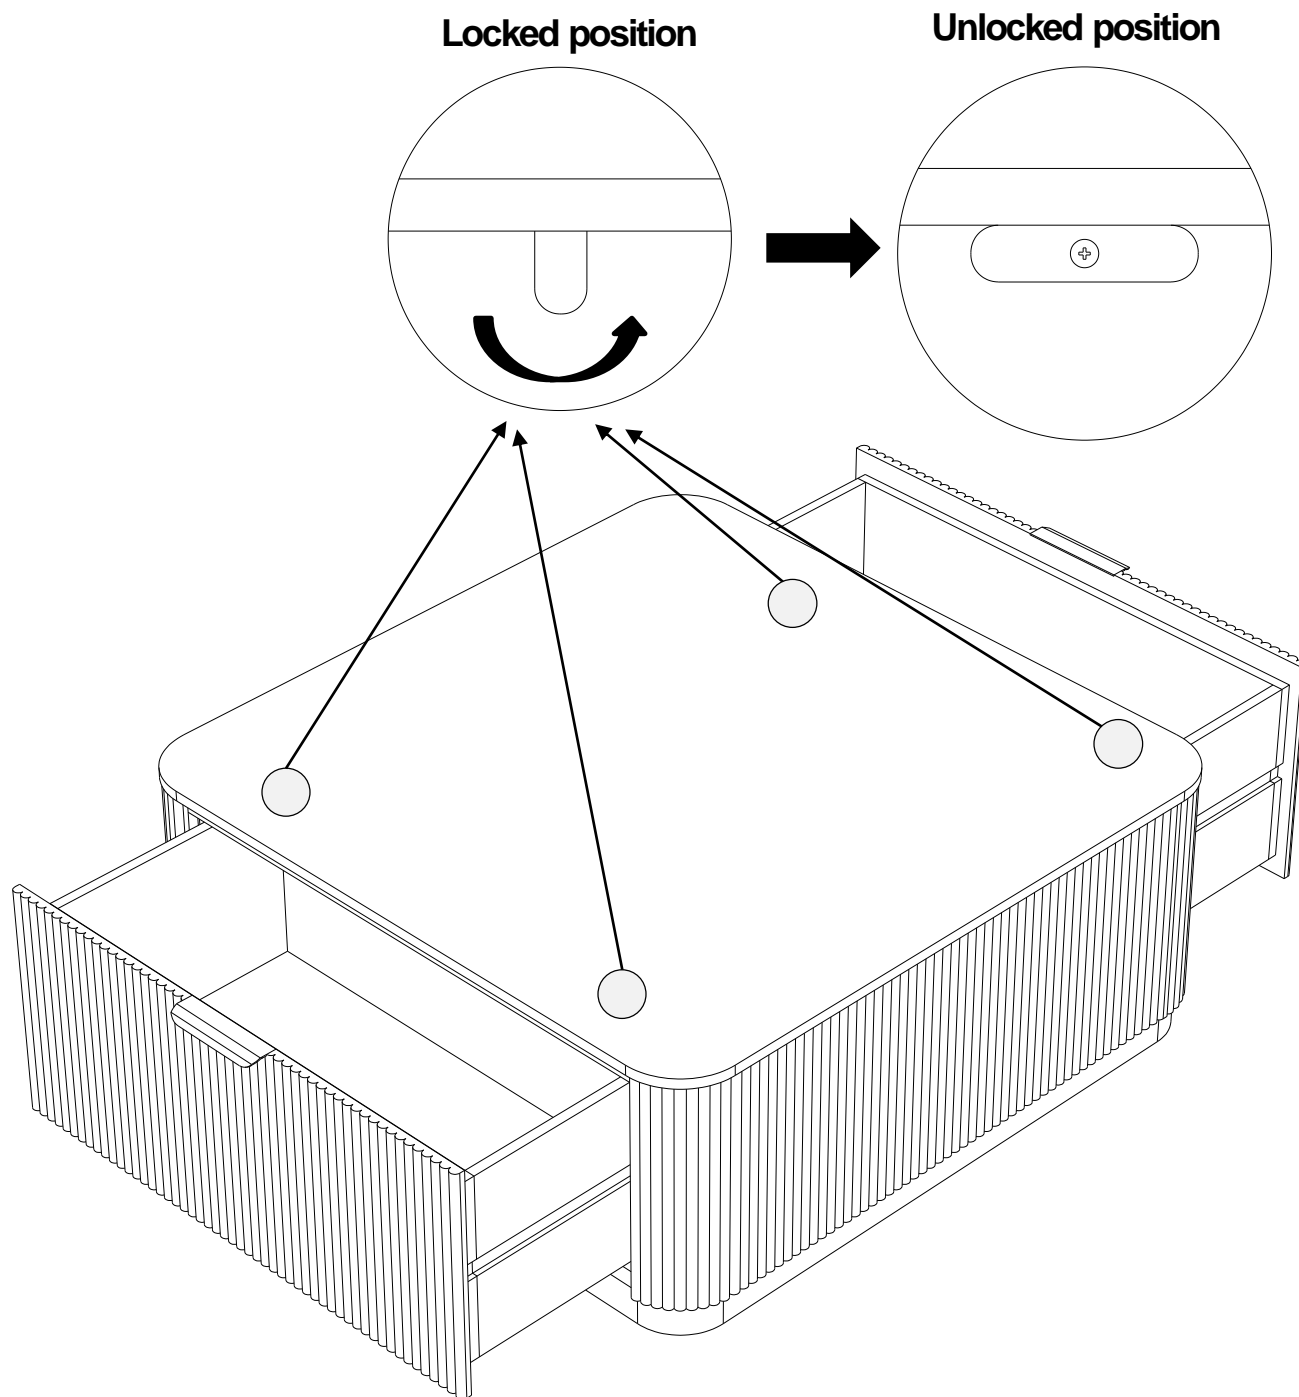

NEXT

VALENCIA STORAGE COFFEE TABLE – W50908

Assembly instruction

02 Note: Twist the bracket to unlock the drawer