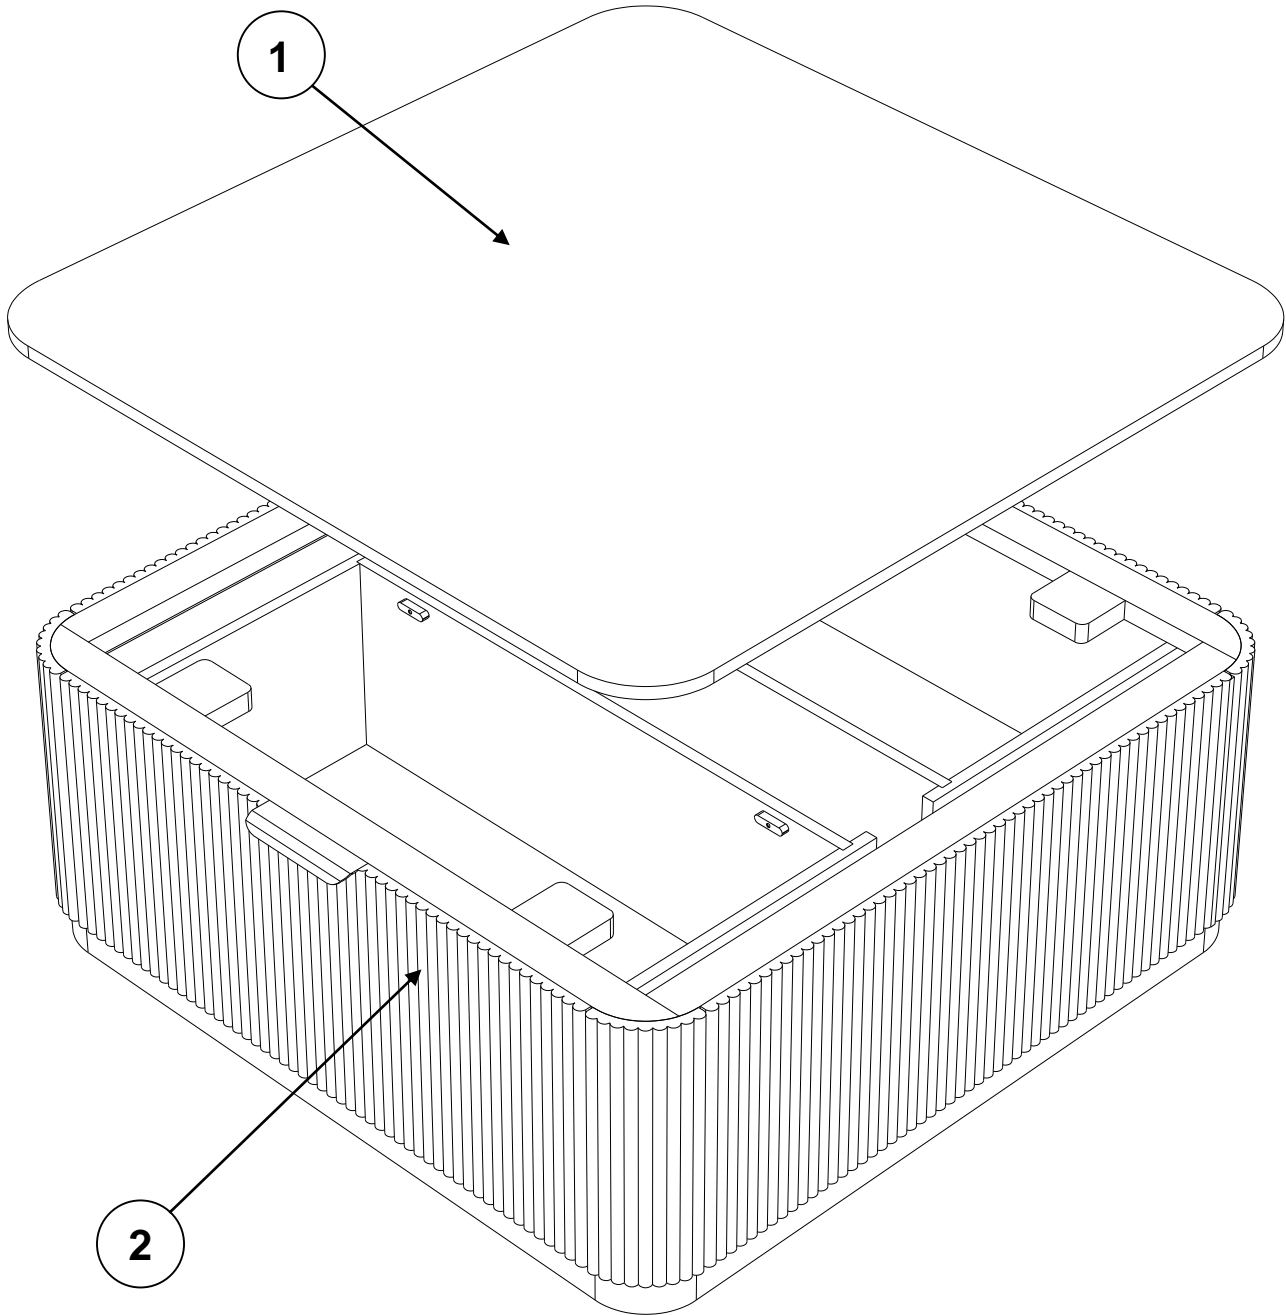

NEXT

VALENCIA STORAGE COFFEE TABLE – W50908 Assembly instruction

Components supplied. Please use this guide if you require replacement parts.

Ref	Dimensions	Visual	Qty	Ctn
1	980x980x15		1	1
2	976x976x385		1	1

NEXT

VALENCIA STORAGE COFFEE TABLE – W50908 Assembly instruction