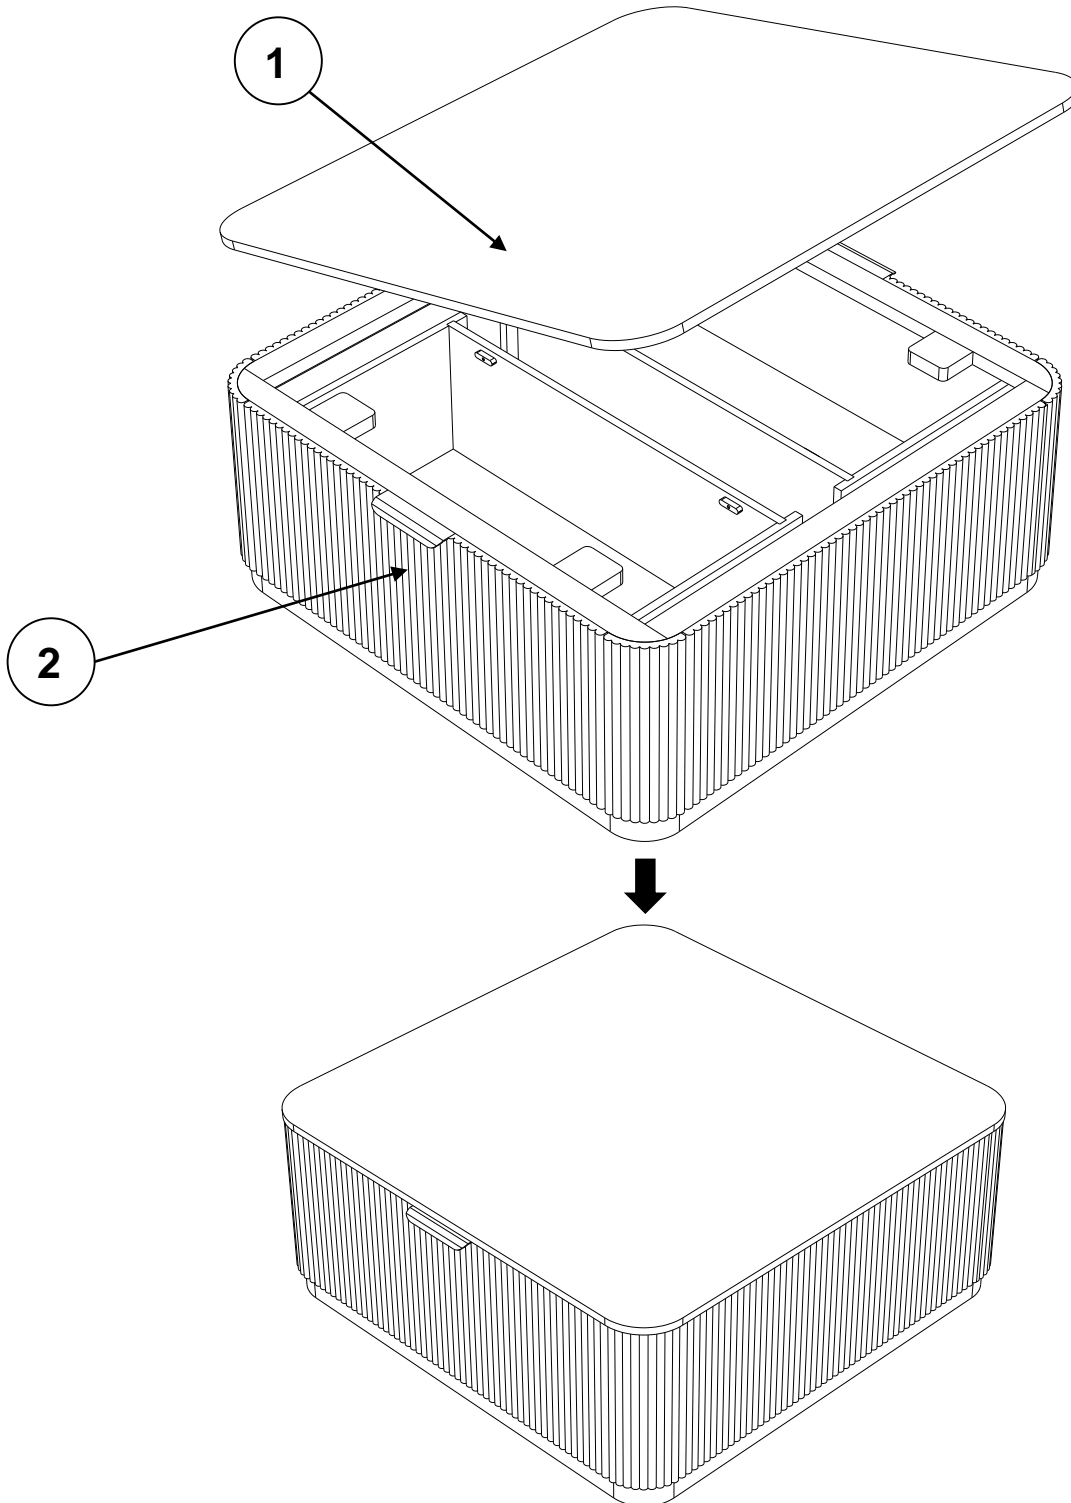

IMPORTANT – RETAIN FOR FUTURE REFERENCE

NEXT

VALENCIA STORAGE COFFEE TABLE – W50908 Assembly instruction

Components supplied. Please use this guide if you require replacement parts.

Ref	Dimensions	Visual	Qty	Ctn
1	980x980x15		1	1
2	976x976x385		1	1

NEXT

VALENCIA STORAGE COFFEE TABLE – W50908 Assembly instruction

NEXT

VALENCIA STORAGE COFFEE TABLE – W50908 Assembly instruction

01 Note: Carefully place the marble top

NEXT

VALENCIA STORAGE COFFEE TABLE – W50908

Actual product size
H40XW98XD98 CM