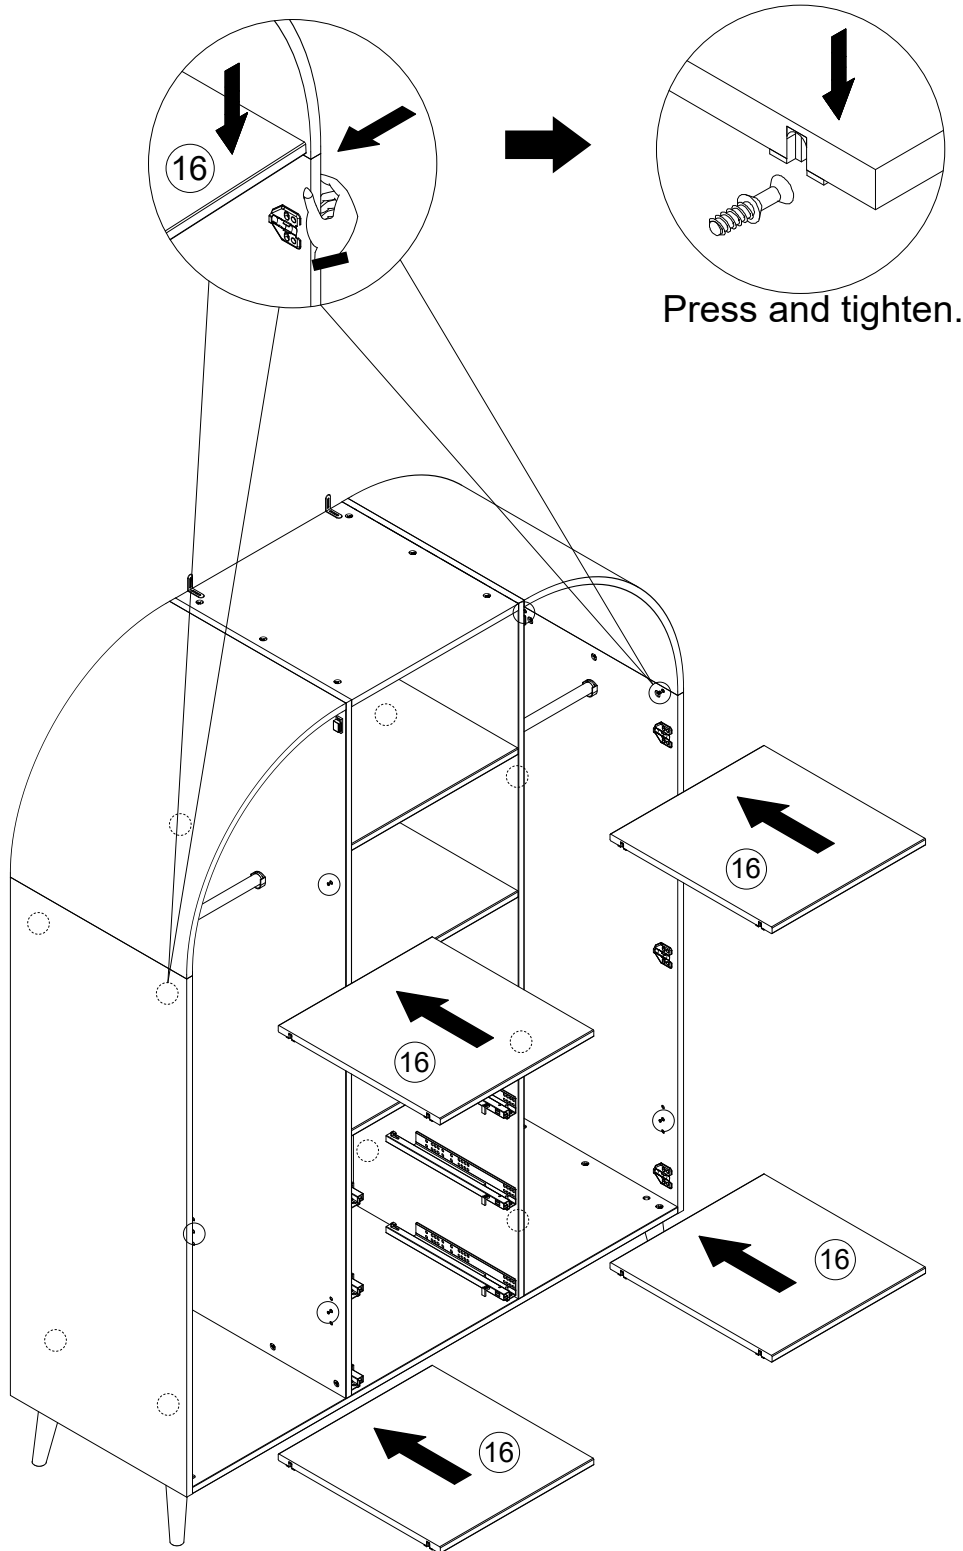

NEXT

FELIX 2 DOOR TRIPLE WARDROBE W53276 Assembly instructions

31