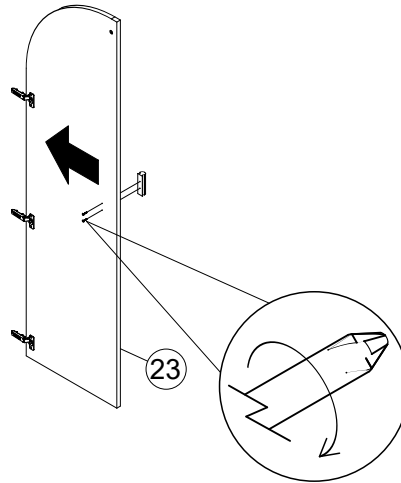

x3

1. Pull runners out.
2. Pull plastic tabs inwards.

step:1.pull out runner

step:2.unlock

37

3. Place drawers on runner making sure hooks at back of runners.
4. Locate pin under drawer.
5. Lock drawer in position.

6. Adjust drawer height if needed.

OK

Need to adjust as below

Anti-clockwise is up

Clockwise is down

39

U139	Ø4.5 x 15mm	12		 not supplied
C16	N/A	6		

40

M26	N/A	2		 not supplied
-----	-----	---	---	---

41

Install Hinge

Step.1:Lift up the hook

Step.2:Hook the hinge to the base Step.3:Press inside

Remove Hinge

Adjust Hinge Position

Z14	Ø4 x 21mm	4		 not supplied
E2	N/A	2		