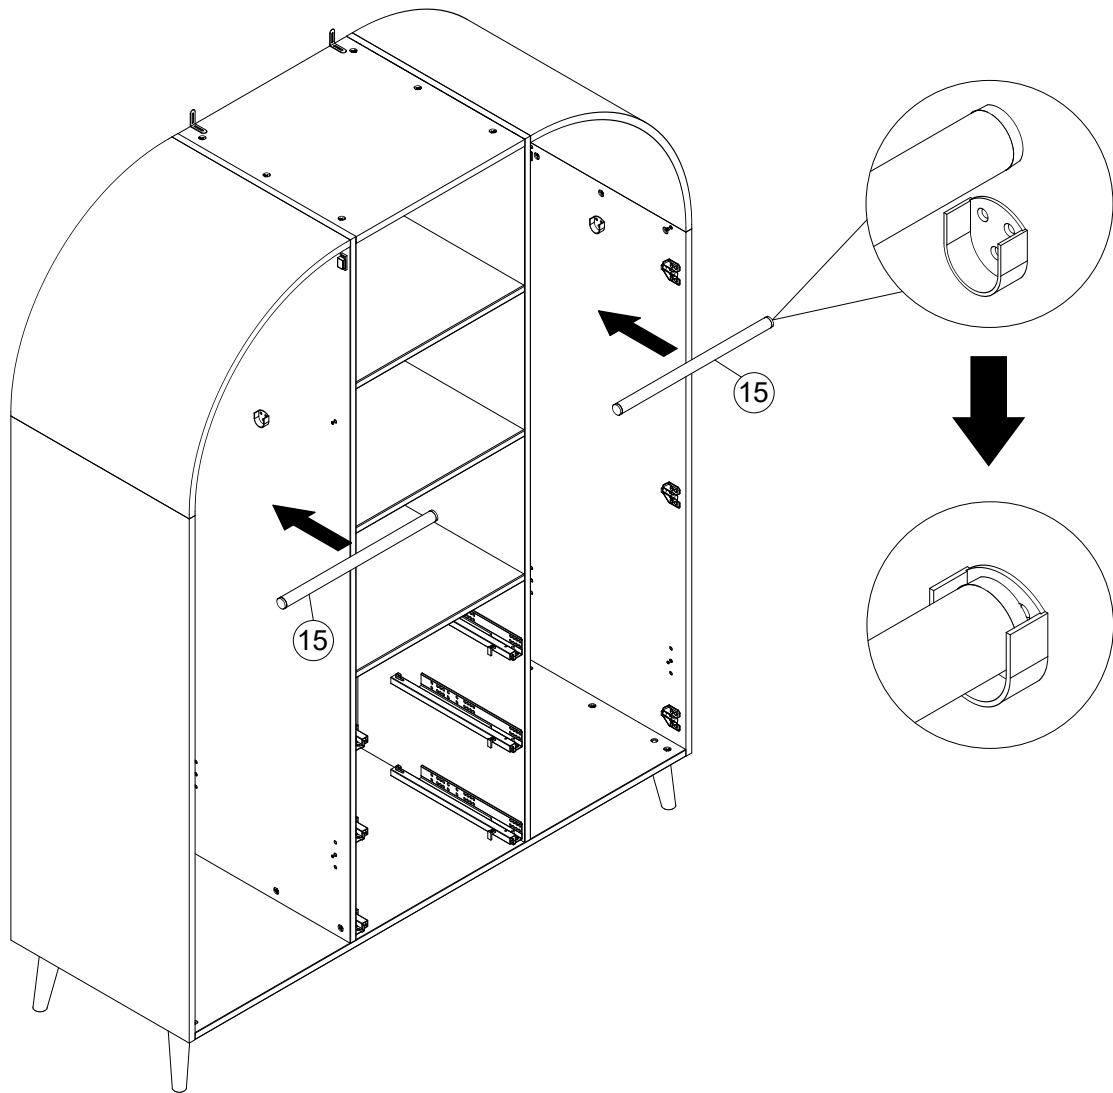

NEXT

FELIX 2 DOOR TRIPLE WARDROBE W53276 Assembly instructions

30