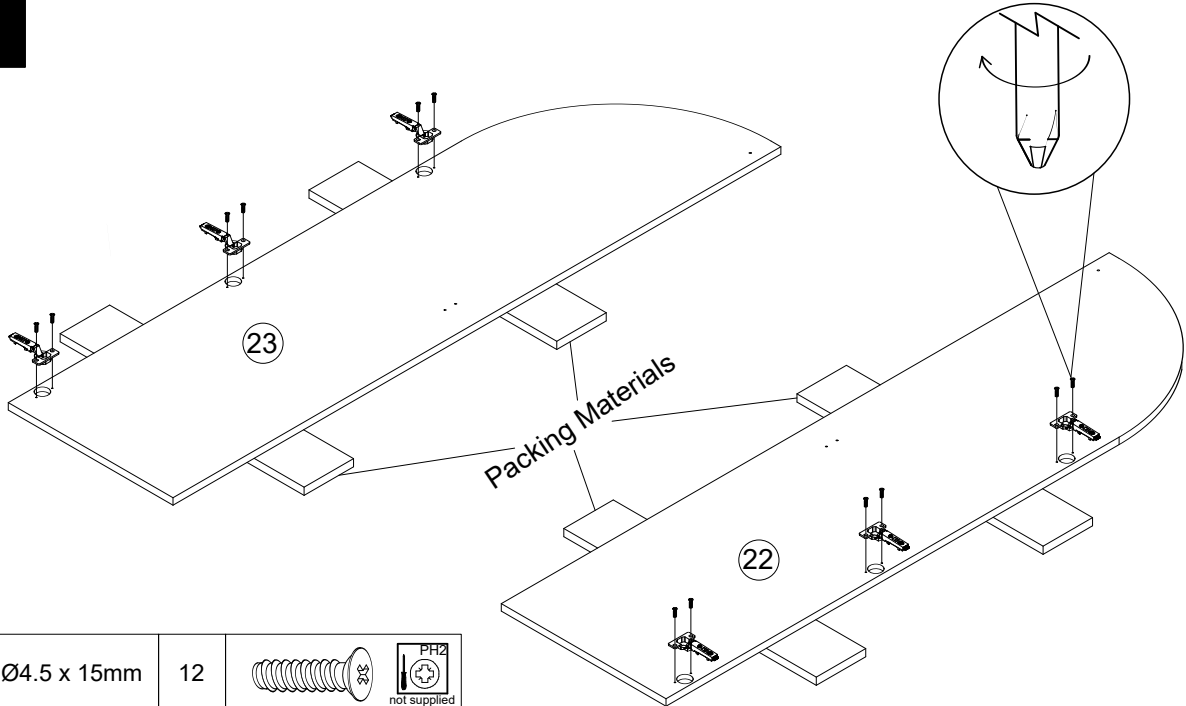

x3

1. Pull runners out.
2. Pull plastic tabs inwards.

step:1.pull out runner

step:2.unlock

37

3. Place drawers on runner making sure hooks at back of runners.
4. Locate pin under drawer.
5. Lock drawer in position.

6. Adjust drawer height if needed.

OK

Need to adjust as below

Anti-clockwise is up

Clockwise is down

39

U139	Ø4.5 x 15mm	12		 not supplied
C16	N/A	6		

40

M26	N/A	2		 not supplied
-----	-----	---	---	---

41

Install Hinge

Step.1:Lift up the hook

Step.2:Hook the hinge to the base Step.3:Press inside

Remove Hinge

Adjust Hinge Position

Z14	Ø4 x 21mm	4		 not supplied
E2	N/A	2		