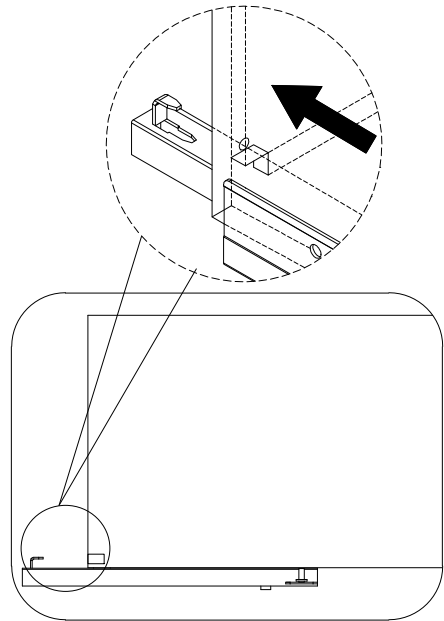

WHEN LOOSENING THE CAM
TURN THE CAM IN A COUNTERCLOCKWISE DIRECTION UNTIL THE ARROW POINTS IN THE POSITION SHOWN IN THE DIAGRAMS BELOW

MAXIMUM LOCK

TURN TO UNLOCK

UNLOCKED

x3

35

Z14	Ø4 x 21mm	6		 not supplied
E2	N/A	3		

x3

1. Pull runners out.
2. Pull plastic tabs inwards.

step:1.pull out runner

step:2.unlock

37

3. Place drawers on runner making sure hooks at back of runners.
4. Locate pin under drawer.
5. Lock drawer in position.