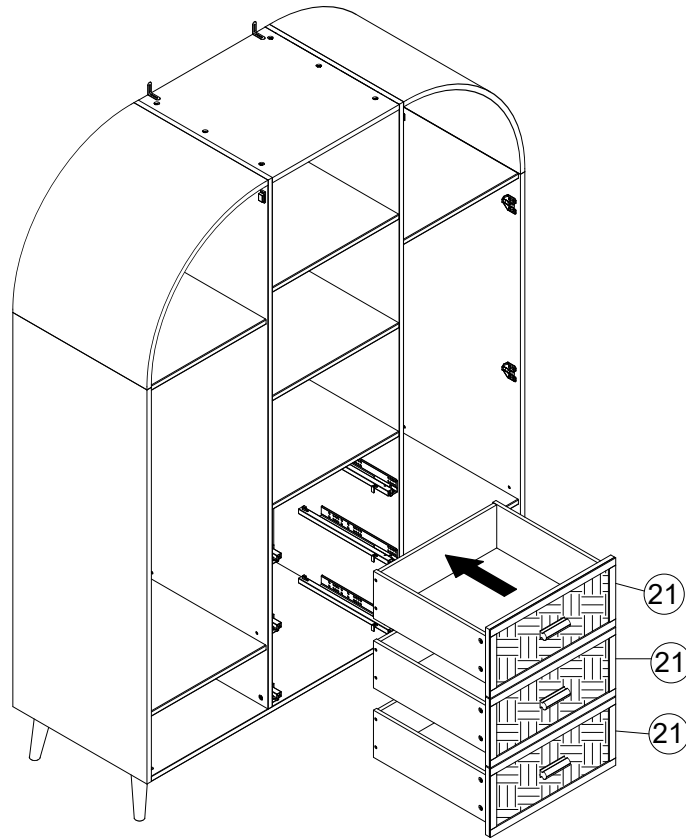

WHEN LOOSENING THE CAM
TURN THE CAM IN A COUNTERCLOCKWISE DIRECTION UNTIL THE ARROW POINTS IN THE POSITION SHOWN IN THE DIAGRAMS BELOW

MAXIMUM LOCK

TURN TO UNLOCK

UNLOCKED

x3

35

Z14	Ø4 x 21mm	6		 not supplied
E2	N/A	3		

x3

1. Pull runners out.
2. Pull plastic tabs inwards.

step:1.pull out runner

step:2.unlock

37

3. Place drawers on runner making sure hooks at back of runners.
4. Locate pin under drawer.
5. Lock drawer in position.