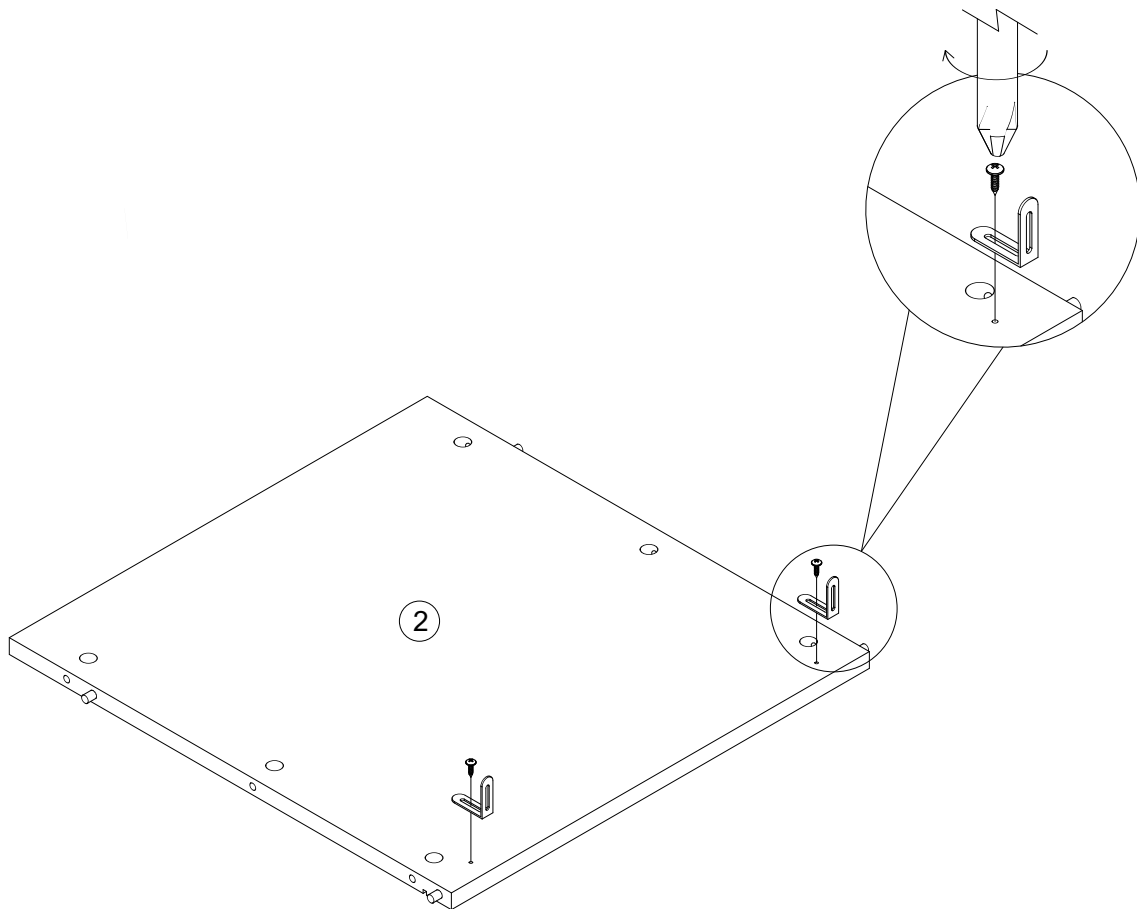

NEXT

FELIX 2 DOOR TRIPLE WARDROBE

W53276
Assembly instructions

1

S41	Ø4 x 15mm	2	 not supplied
N7	N/A	2