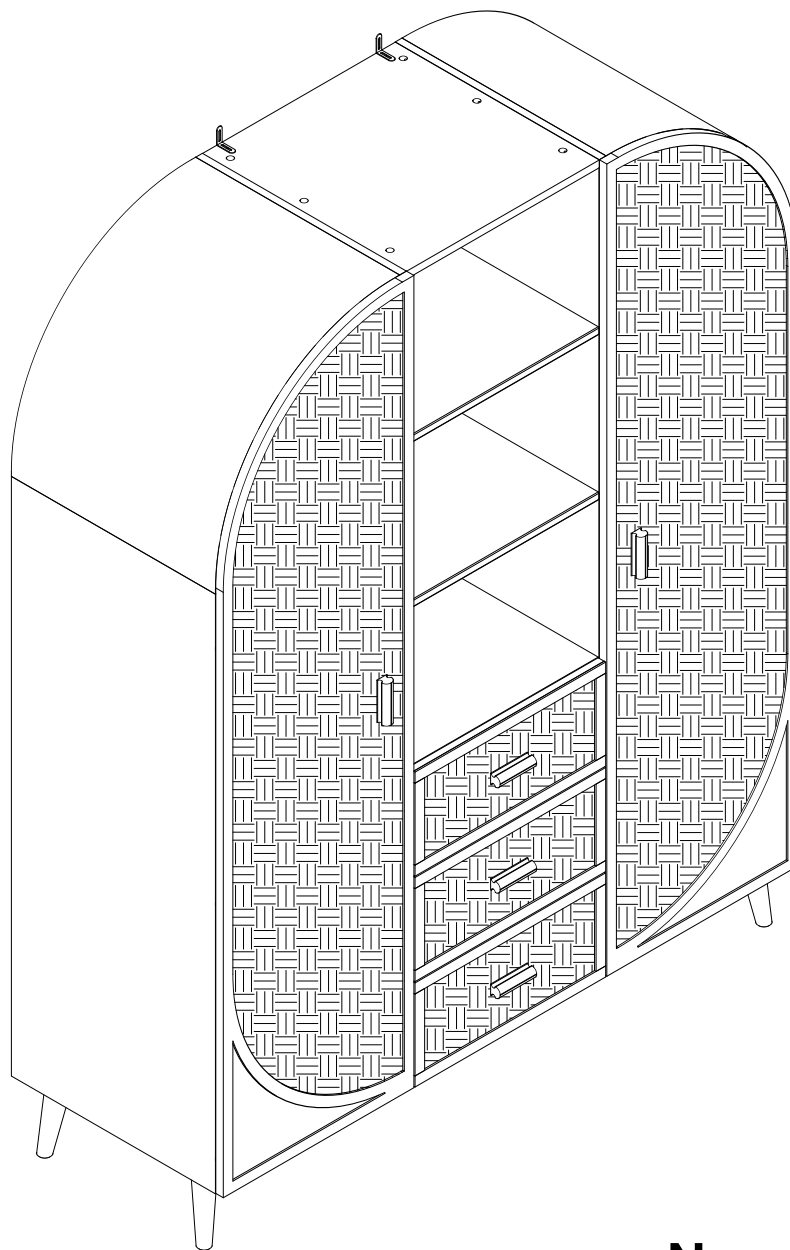

NEXT

FELIX 2 DOOR TRIPLE WARDROBE W53276 Assembly instructions

Actual product size
H199 x W150 x D55 cm

Need Help ?

With: Assembly instruction
Missing or damaged parts

IMPORTANT - RETAIN FOR FUTURE REFERENCE