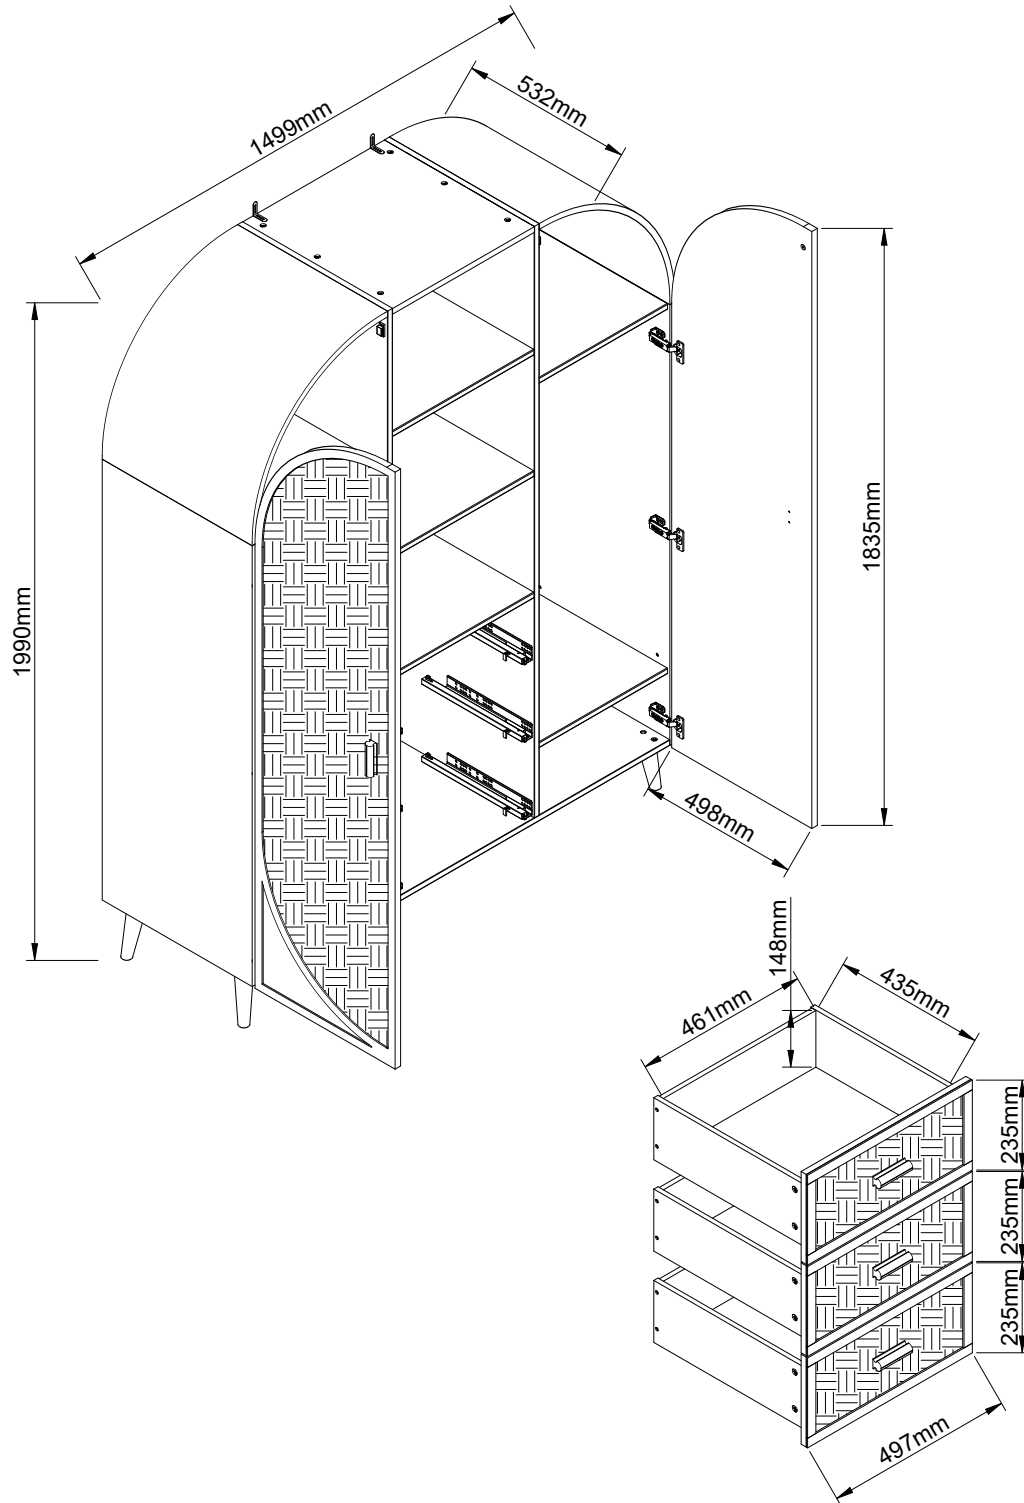

NEXT

FELIX 2 DOOR TRIPLE WARDROBE W53276 Assembly instructions

42

U143	Ø4 x 15mm	12		 not supplied
------	-----------	----	---	---

NEXT

FELIX 2 DOOR TRIPLE WARDROBE W53276

Actual product size
H199 x W150 x D55 cm