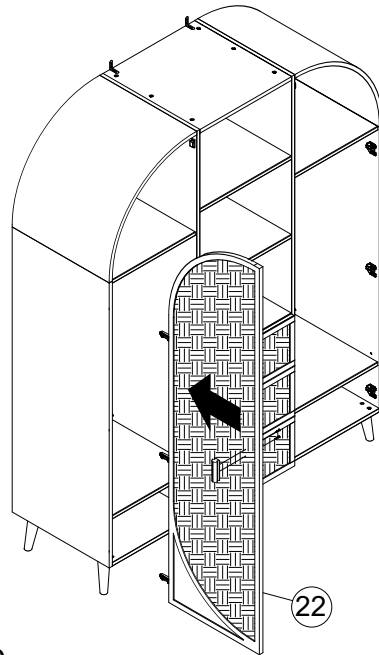

6. Adjust drawer height if needed.

OK

Need to adjust as below

Anti-clockwise is up

Clockwise is down

39

U139	Ø4.5 x 15mm	12		 not supplied
C16	N/A	6		

40

M26	N/A	2		 not supplied
-----	-----	---	---	---

41

Install Hinge

Step.1:Lift up the hook

Step.2:Hook the hinge to the base Step.3:Press inside

Remove Hinge

Adjust Hinge Position

Z14	Ø4 x 21mm	4		 not supplied
E2	N/A	2		