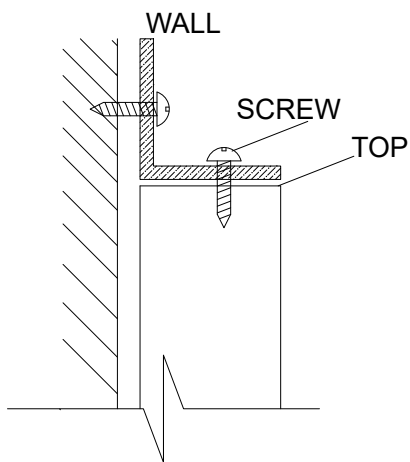

A=B

28

T38

N/A

16

29

We recommend the use of the wall attachment bracket/strap provided for safety reasons. Move unit into desired position. Secure the 2X"L" metal brackets to the wall with an appropriate screw and wall plug for your wall type (not provided).

Warning: Always ensure intended wall area to be drilled is free from hidden electrical wires, water and gas pipes.

NB: Wall fixings are not included-Please source suitable fixing for your wall type.

If in doubt please consult a qualified trades person.