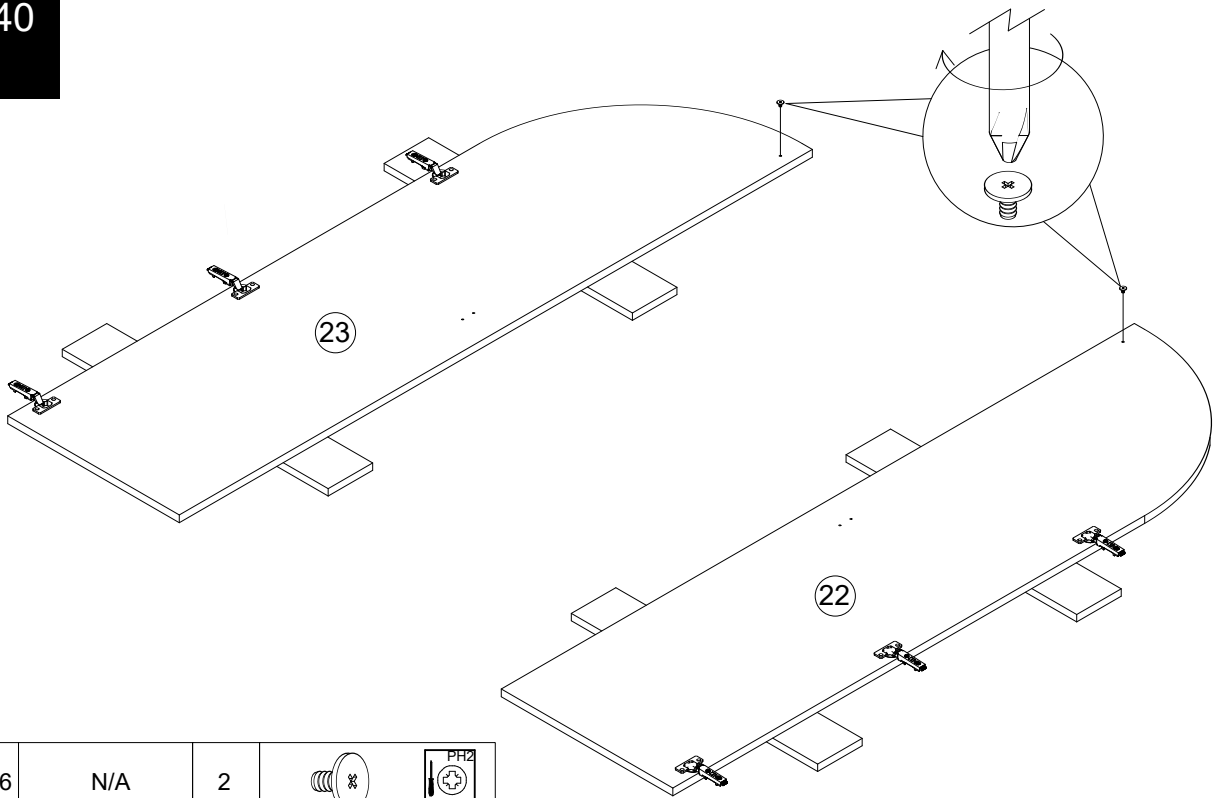

x3

1. Pull runners out.
2. Pull plastic tabs inwards.

step:1.pull out runner

step:2.unlock

37

3. Place drawers on runner making sure hooks at back of runners.
4. Locate pin under drawer.
5. Lock drawer in position.

6. Adjust drawer height if needed.

OK

Need to adjust as below

Anti-clockwise is up

Clockwise is down

39

U139	Ø4.5 x 15mm	12		 not supplied
C16	N/A	6		

40

M26	N/A	2		 not supplied
-----	-----	---	---	---

41

Install Hinge

Step.1:Lift up the hook

Step.2:Hook the hinge to the base Step.3:Press inside

Remove Hinge

Adjust Hinge Position

Z14	Ø4 x 21mm	4		 not supplied
E2	N/A	2		