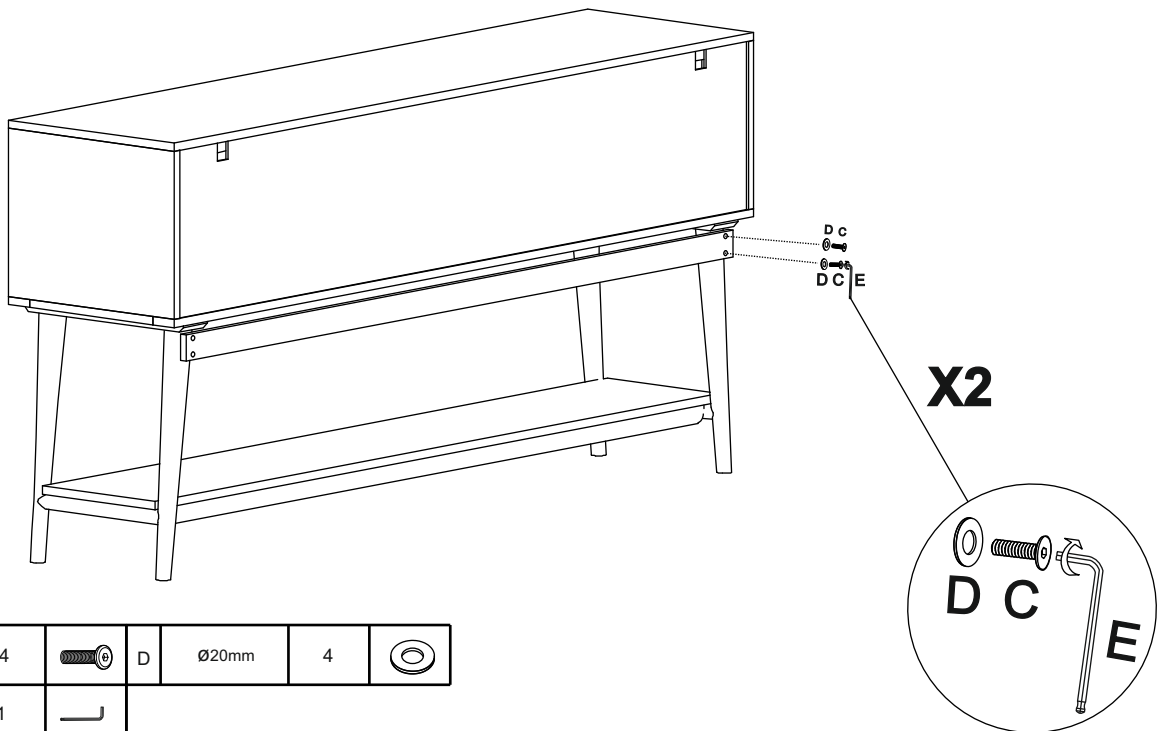

6.

Note: Do not fully tighten until all fittings are in position.