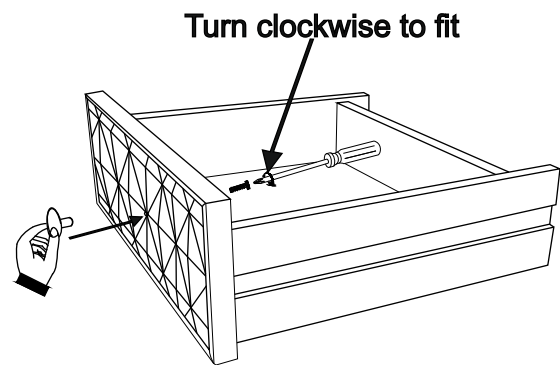

LLOYD STORAGE CONBOARD - W57023 Assembly instructions

7.

Note: Open the drawer to its maximum and remove the knob from back of drawer front and fit to front