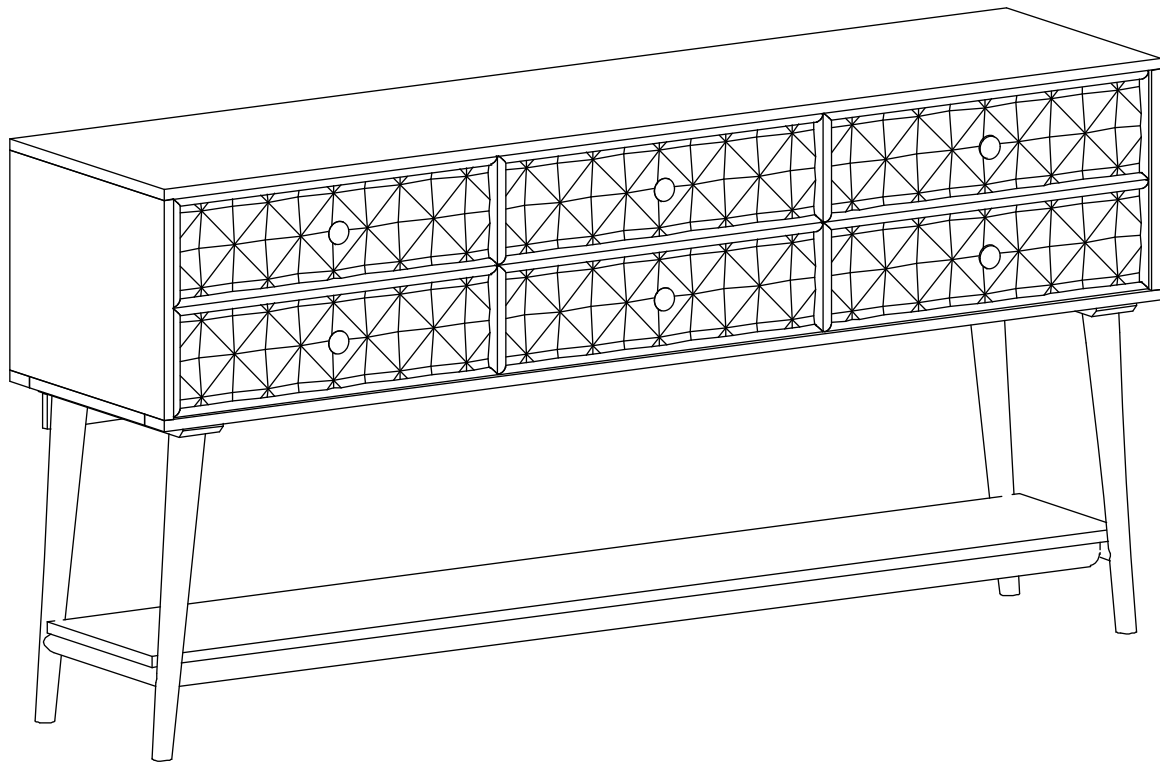

NEXT

LLOYD STORAGE CONBOARD - W57023

Assembly instructions

Actual product size
H80 x W160 x D39 cm

IMPORTANT - RETAIN FOR FUTURE REFERENCE

Need Help ?

With: Assembly instruction
Missing or damaged parts

CALL: 0333 777 8999

LLOYD STORAGE CONBOARD - W57023 Assembly instructions

BEFORE YOU START

Number of people required to assemble
Two people are required to assemble this item

Time to assemble : 30 minutes

Do's

We suggest you spend a short time reading through this leaflet before you start. When you are ready to start, make sure that you have the right tools and plenty of space. Unwrap all packaging materials and place the components on a clean surface to protect it from damage, We recommend that the packaging is used to protect the surfaces during assembly. Carefully check that you have all the parts before beginning assembly. Due to the size of this product we recommend that it is assembled in the room intended for use. Ensure the product is fully assembled as illustrated and all fixings fully tightened before use. Wipe occasionally with a soft cloth slightly dampened with water. Then buff with a dry clean soft cloth. Wood will mellow and change colour over time, we recommend that ornaments and items placed on the surface are moved regularly for the first few months to prevent uneven mellowing.