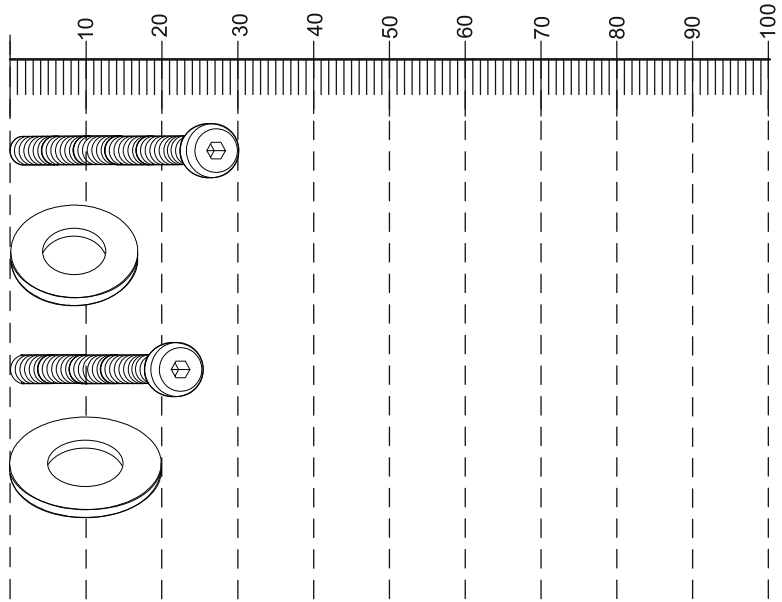

CALL: 0333 777 8999

LLOYD STORAGE CONBOARD
- W57023
 Assembly instructions

GETTING TO KNOW YOUR PRODUCT

Components supplied.

Ref	Dimensions	Visual	Qty	Ctn
1			1	1
2			4	1
3			1	1
4			2	1

LLOYD STORAGE CONBOARD - W57023 Assembly instructions

Fixtures and Fittings supplied (actual size)			
Ref	Dimensions	Qty	Spare Qty
A	6 x 30mm	4	1
B	Ø16mm	10	2
C	6 x 25mm	10	2
D	Ø20mm	4	1

Fixtures and fittings supplied (not to scale)			
Ref	Qty	Spare	Visual
E	1	N/A	