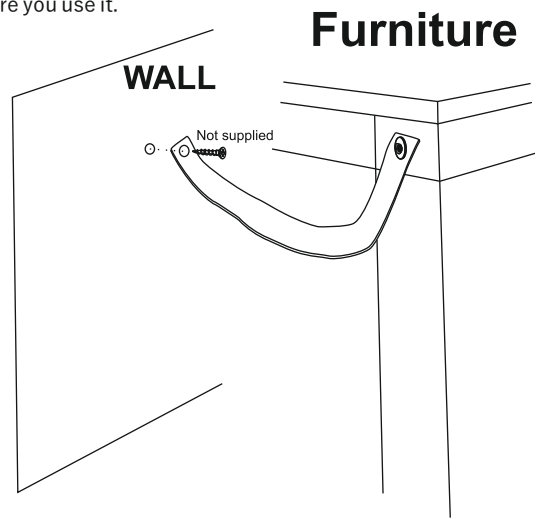

LLOYD STORAGE CONBOARD - W57023 Assembly instructions

5.

6.

Note: Do not fully tighten until all fittings are in position.

C	6 x 16mm	4		D	Ø20mm	4	
E	NA	1					

LLOYD STORAGE CONBOARD - W57023 Assembly instructions

7.

Note: Open the drawer to its maximum and remove the knob from back of drawer front and fit to front

LLOYD STORAGE CONBOARD - W57023 Assembly instructions

8.

We recommend the use of the wall attachment bracket/strap provided for safety reasons. Secure the strap to the wall with an appropriate screw and wall plug for your wall type (not provided). To hide the strap behind the unit, drill the hole lower than the top of unit.

Warning: Always ensure intended wall area to be drilled is free from hidden electrical wires, water and gas pipes. NB: Wall fixings are not included-Please source suitable fixing for your wall type. If in doubt please consult a qualified trades person. Please ensure you secure your product to the wall for your and your family's safety before you use it.

Note: Fit the other end of anti-tip straps provided on both top corners of the rear side of the product to wall

NEXT

LLOYD STORAGE CONBOARD - W57023 Assembly instructions

Actual product size
H80 x W160 x D39 cm