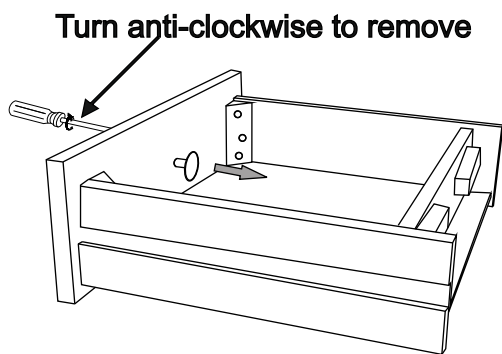

LLOYD STORAGE CONBOARD - W57023 Assembly instructions

7.

Note: Open the drawer to its maximum and remove the knob from back of drawer front and fit to front