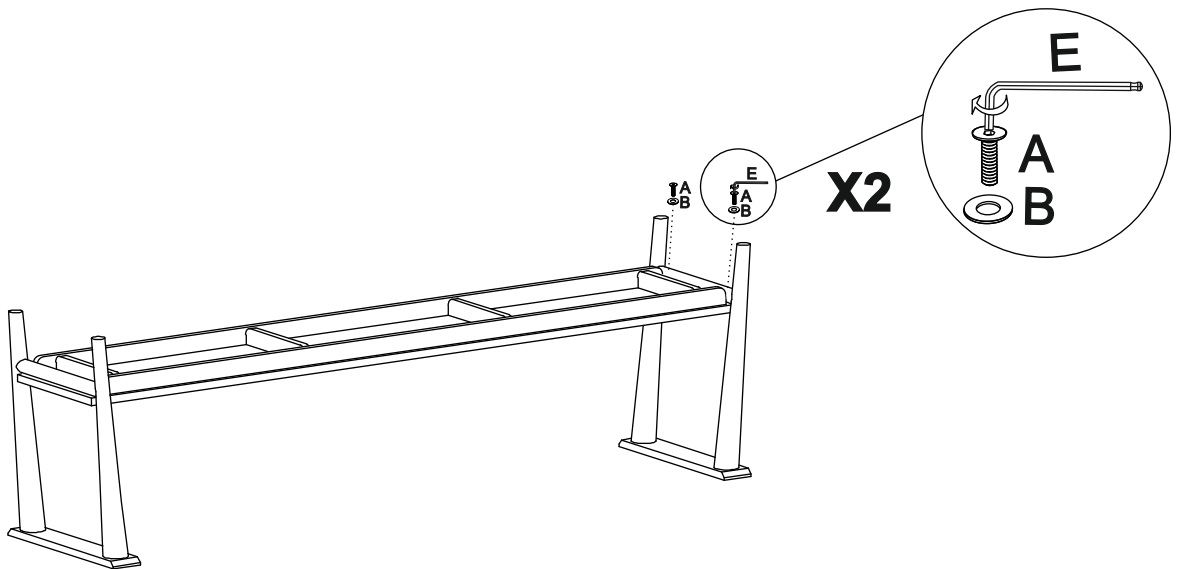

Fixtures and Fittings supplied (actual size)			
Ref	Dimensions	Qty	Spare Qty
A	6 x 30mm	4	1
B	Ø16mm	10	2
C	6 x 25mm	10	2
D	Ø20mm	4	1

Fixtures and fittings supplied (not to scale)			
Ref	Qty	Spare	Visual
E	1	N/A	

LLOYD STORAGE CONBOARD - W57023 Assembly instructions

1.

Note: Match the labels e.g. A on leg to A on top

2.

Note: Do not fully tighten until all fittings are in position.

A	6 x 30mm	4		B	Ø16mm	4	
E	NA	1					