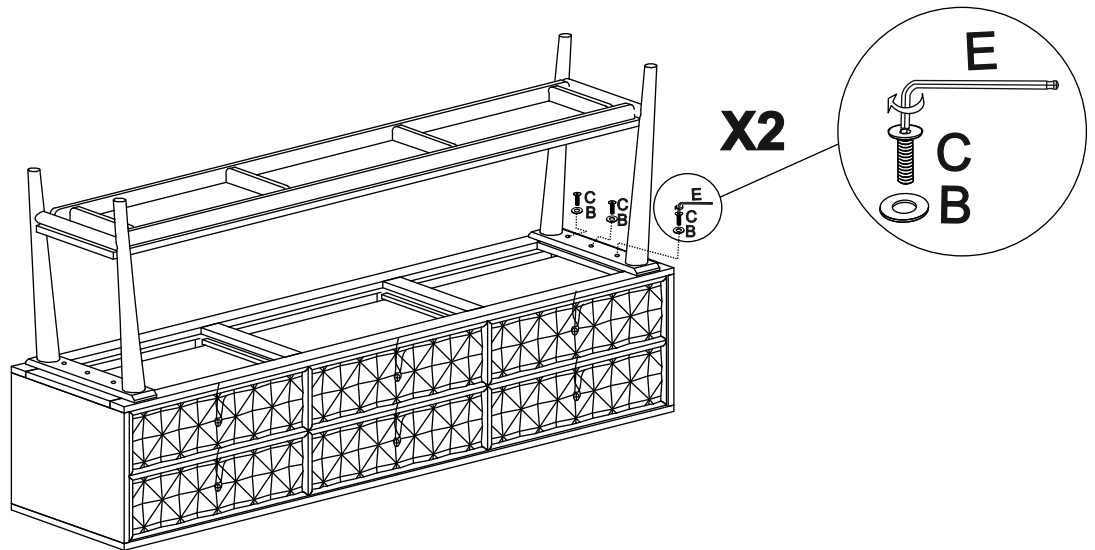

LLOYD STORAGE CONBOARD - W57023 Assembly instructions

3.

Note: Match the labels e.g. A on leg to A on top

4.

Note: Do not fully tighten until all fittings are in position.

C	6 x 25mm	6		B	Ø16mm	6	
E	NA	1					