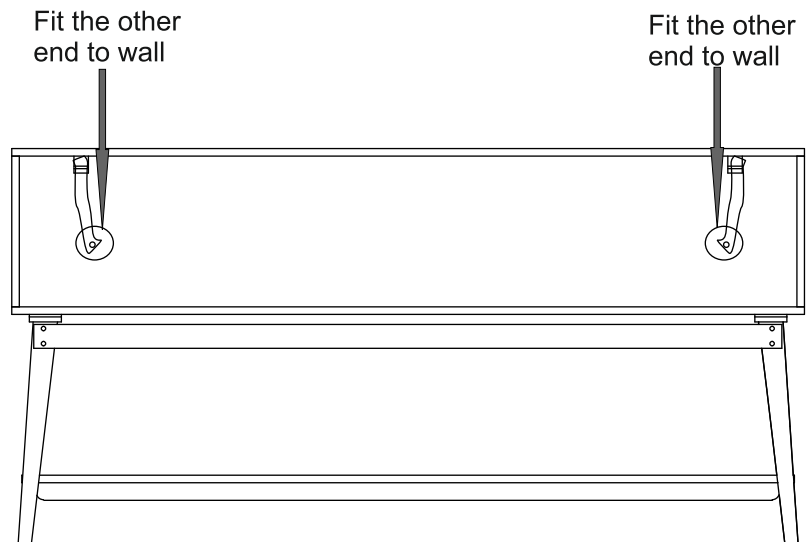

Note: Fit the other end of anti-tip straps provided on both top corners of the rear side of the product to wall