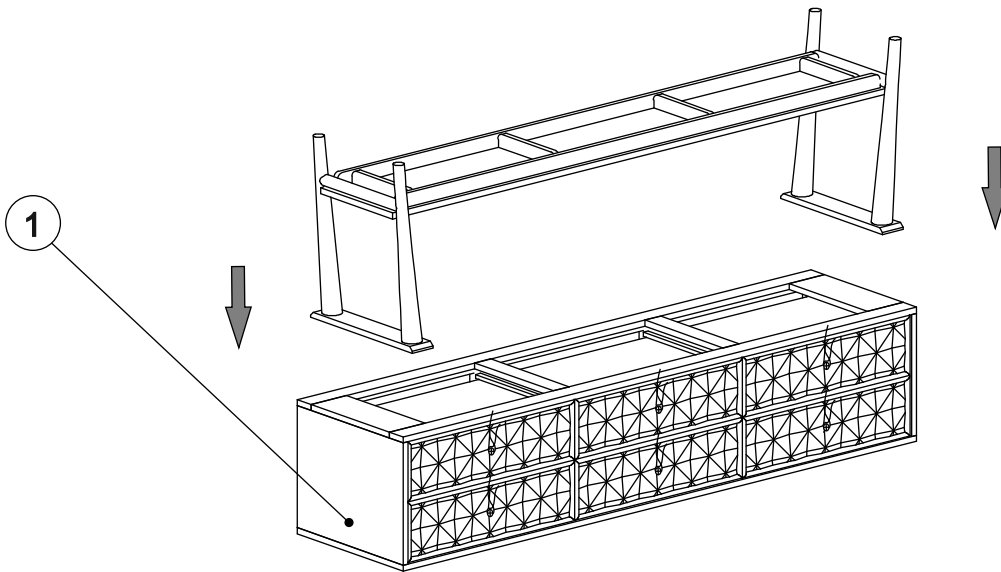

Fixtures and Fittings supplied (actual size)			
Ref	Dimensions	Qty	Spare Qty
A	6 x 30mm	4	1
B	Ø16mm	10	2
C	6 x 25mm	10	2
D	Ø20mm	4	1

Fixtures and fittings supplied (not to scale)			
Ref	Qty	Spare	Visual
E	1	N/A	

LLOYD STORAGE CONBOARD - W57023 Assembly instructions

1.

Note: Match the labels e.g. A on leg to A on top

2.

Note: Do not fully tighten until all fittings are in position.

A	6 x 30mm	4		B	Ø16mm	4	
E	NA	1					

LLOYD STORAGE CONBOARD - W57023 Assembly instructions

3.

Note: Match the labels e.g. A on leg to A on top

4.

Note: Do not fully tighten until all fittings are in position.

C	6 x 25mm	6		B	Ø16mm	6	
E	NA	1					